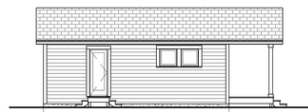

THE BLUEBELL
LOT 737

1 BED 416
1 BATH SQ FT

FLOOR PLANS AND ELEVATIONS

LEFT SIDE ELEVATION
(BASE PLAN)

FRONT ELEVATION
(BASE PLAN)

RIGHT SIDE ELEVATION
(BASE PLAN)

REAR ELEVATION
(BASE PLAN)

FLOOR PLANS AND
ELEVATIONS
WITH THE PORCH
UPGRADE OPTION
PRICE VARIES

LEFT SIDE ELEVATION
(FLEX OPTIONS PLAN)

FRONT ELEVATION
(FLEX OPTIONS PLAN)

RIGHT SIDE ELEVATION
(FLEX OPTIONS PLAN)

REAR ELEVATION
(FLEX OPTIONS PLAN)

DETAILS AND PRICING SUBJECT TO CHANGE