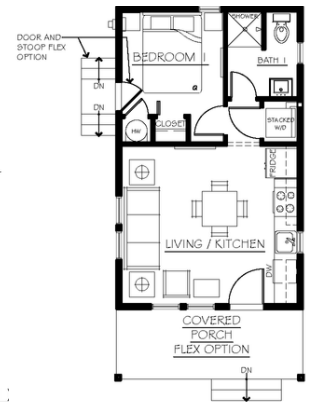

THE BLUEBELL
LOT 737

1 BED 416
1 BATH SQ FT

FLOOR PLANS AND ELEVATIONS

LEFT SIDE ELEVATION
(BASE PLAN)

FRONT ELEVATION
(BASE PLAN)

RIGHT SIDE ELEVATION
(BASE PLAN)

REAR ELEVATION
(BASE PLAN)

FLOOR PLANS AND
ELEVATIONS
WITH THE PORCH
UPGRADE OPTION
PRICE VARIES

LEFT SIDE ELEVATION
(FLEX OPTIONS PLAN)

FRONT ELEVATION
(FLEX OPTIONS PLAN)

RIGHT SIDE ELEVATION
(FLEX OPTIONS PLAN)

REAR ELEVATION
(FLEX OPTIONS PLAN)

DETAILS AND PRICING SUBJECT TO CHANGE