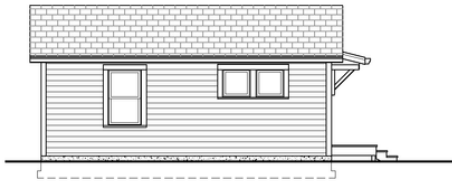

THE BLUEBELL
LOT 737

1 BED 416
1 BATH SQ FT

FLOOR PLANS AND ELEVATIONS

LEFT SIDE ELEVATION
(BASE PLAN)

FRONT ELEVATION
(BASE PLAN)

RIGHT SIDE ELEVATION
(BASE PLAN)

REAR ELEVATION
(BASE PLAN)

FLOOR PLANS AND
ELEVATIONS
WITH THE PORCH
UPGRADE OPTION
PRICE VARIES

LEFT SIDE ELEVATION
(FLEX OPTIONS PLAN)

FRONT ELEVATION
(FLEX OPTIONS PLAN)

RIGHT SIDE ELEVATION
(FLEX OPTIONS PLAN)

REAR ELEVATION
(FLEX OPTIONS PLAN)

DETAILS AND PRICING SUBJECT TO CHANGE