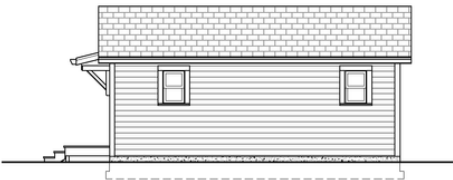

THE BLUEBELL
LOT 737

1 BED 416
1 BATH SQ FT

FLOOR PLANS AND ELEVATIONS

LEFT SIDE ELEVATION
(BASE PLAN)

FRONT ELEVATION
(BASE PLAN)

RIGHT SIDE ELEVATION
(BASE PLAN)

REAR ELEVATION
(BASE PLAN)

FLOOR PLANS AND
ELEVATIONS
WITH THE PORCH
UPGRADE OPTION
PRICE VARIES

LEFT SIDE ELEVATION
(FLEX OPTIONS PLAN)

FRONT ELEVATION
(FLEX OPTIONS PLAN)

RIGHT SIDE ELEVATION
(FLEX OPTIONS PLAN)

REAR ELEVATION
(FLEX OPTIONS PLAN)

DETAILS AND PRICING SUBJECT TO CHANGE