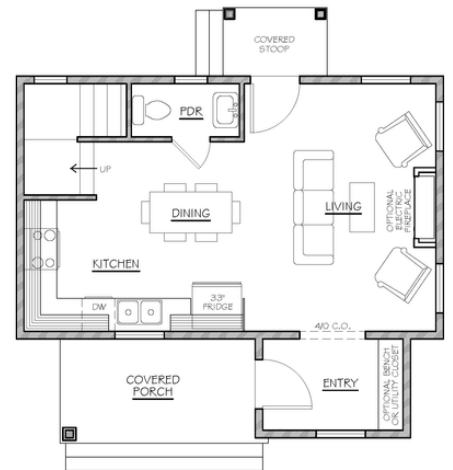

THE FERN LILY
LOT 723

2 BED 889
1.5 BATH SQ FT

FLOOR PLANS AND ELEVATIONS

REAR ELEVATION

RIGHT ELEVATION

SECOND FLOOR

LEFT ELEVATION

FRONT ELEVATION

GRIDDED WINDOW PANES
ARE OPTIONAL UPGRADES

FIRST FLOOR