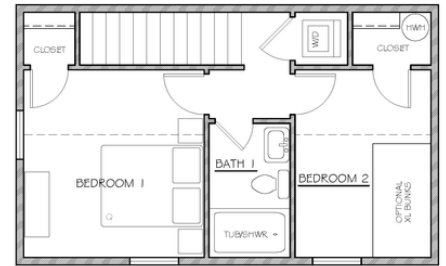

THE FERN LILY
LOT 723

2 BED 889
1.5 BATH SQ FT

FLOOR PLANS AND ELEVATIONS

REAR ELEVATION

RIGHT ELEVATION

SECOND FLOOR

LEFT ELEVATION

FRONT ELEVATION

GRIDDED WINDOW PANES
ARE OPTIONAL UPGRADES

FIRST FLOOR