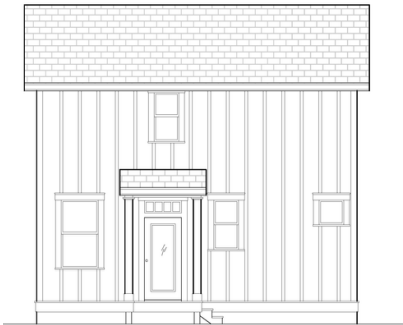

THE FERN LILY
LOT 723

2 BED 889
1.5 BATH SQ FT

FLOOR PLANS AND ELEVATIONS

REAR ELEVATION

RIGHT ELEVATION

SECOND FLOOR

LEFT ELEVATION

FRONT ELEVATION

GRIDDED WINDOW PANES
ARE OPTIONAL UPGRADES

FIRST FLOOR