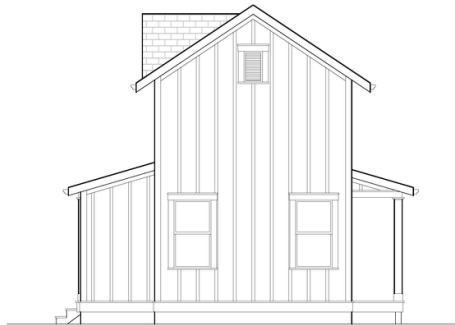

THE FERN LILY
LOT 723

2 BED 889
1.5 BATH SQ FT

FLOOR PLANS AND ELEVATIONS

REAR ELEVATION

RIGHT ELEVATION

SECOND FLOOR

LEFT ELEVATION

FRONT ELEVATION

GRIDDED WINDOW PANES
ARE OPTIONAL UPGRADES

FIRST FLOOR