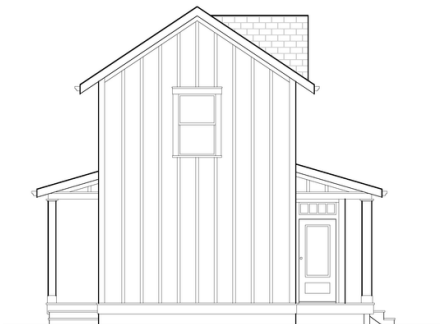

THE FERN LILY
LOT 723

2 BED 889
1.5 BATH SQ FT

FLOOR PLANS AND ELEVATIONS

REAR ELEVATION

RIGHT ELEVATION

SECOND FLOOR

LEFT ELEVATION

FRONT ELEVATION

GRIDDED WINDOW PANES
ARE OPTIONAL UPGRADES

FIRST FLOOR