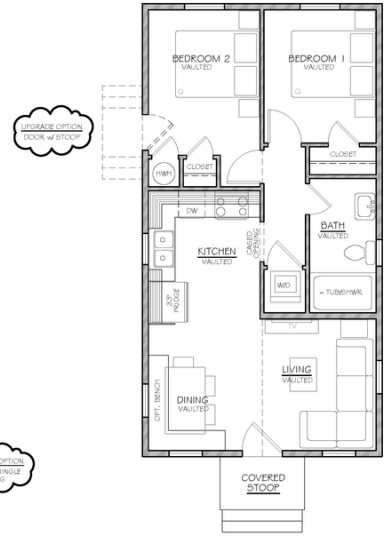

THE YARROW
LOT 727

2 BED 612
1 BATH SQ FT

\$579,000

FLOOR PLANS AND ELEVATIONS

SOUTH ELEVATION

WEST ELEVATION

EAST ELEVATION

NORTH ELEVATION

FLOOR PLANS AND
ELEVATIONS
WITH THE PORCH
UPGRADE OPTION
PRICE VARIES

SOUTH ELEVATION

WEST ELEVATION

EAST ELEVATION

NORTH ELEVATION