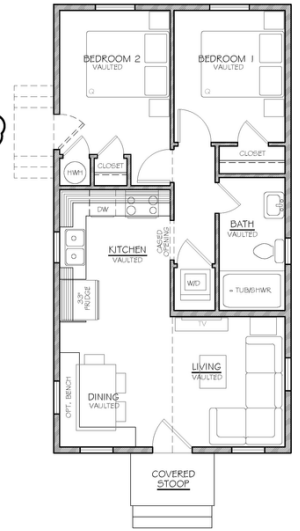

THE YARROW
LOT 726

2 BED 612
1 BATH SQ FT

\$569,000

FLOOR PLANS AND ELEVATIONS

SOUTH ELEVATION

WEST ELEVATION

EAST ELEVATION

NORTH ELEVATION

FLOOR PLANS AND
ELEVATIONS
WITH THE PORCH
UPGRADE OPTION
PRICE VARIES

SOUTH ELEVATION

WEST ELEVATION

EAST ELEVATION

NORTH ELEVATION