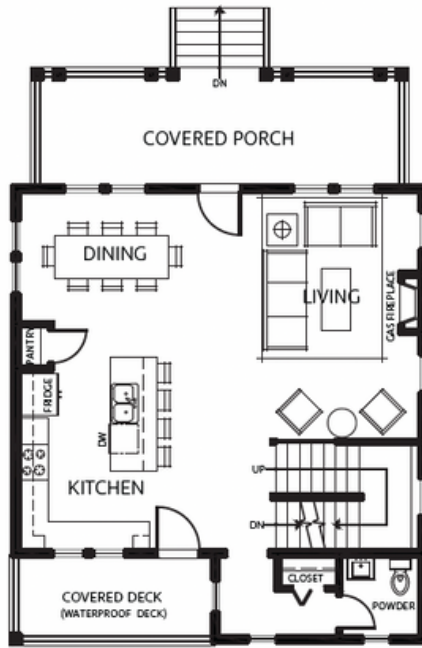

ON THE HORIZON

LOWER FLOOR
844 SQ FT

MAIN FLOOR
844 SQ FT
Covered Porches 273 SQ FT

UPPER FLOOR
754 SQ FT

Floor plans may feature flex and premium options not included in pricing. Information deemed reliable but subject to change and not guaranteed. All measurements shown are approximate. Contact your sales agent for exact specifications.