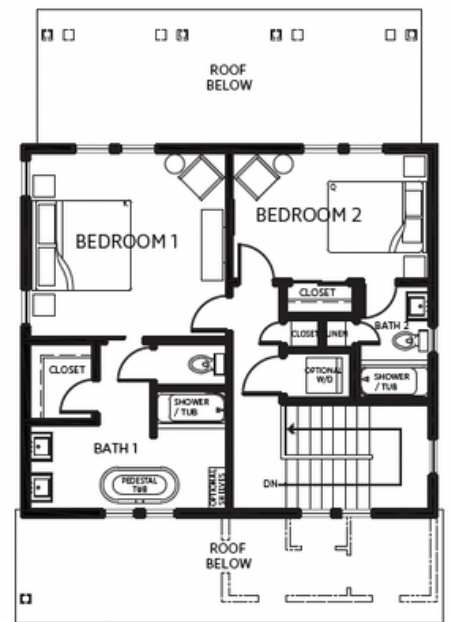

ON THE HORIZON

LOWER FLOOR
844 SQ FT

MAIN FLOOR
844 SQ FT
Covered Porches 273 SQ FT

UPPER FLOOR
754 SQ FT

Floor plans may feature flex and premium options not included in pricing. Information deemed reliable but subject to change and not guaranteed. All measurements shown are approximate. Contact your sales agent for exact specifications.