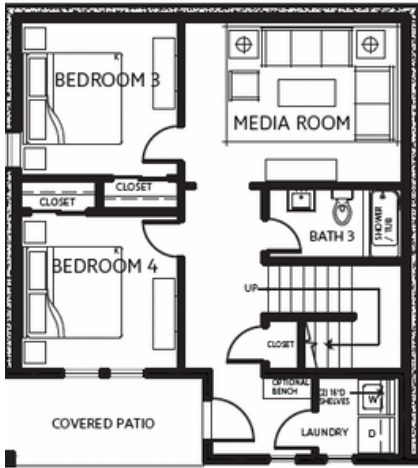

ON THE HORIZON

LOWER FLOOR
844 SQ FT

MAIN FLOOR
844 SQ FT
Covered Porches 273 SQ FT

UPPER FLOOR
754 SQ FT

Floor plans may feature flex and premium options not included in pricing. Information deemed reliable but subject to change and not guaranteed. All measurements shown are approximate. Contact your sales agent for exact specifications.