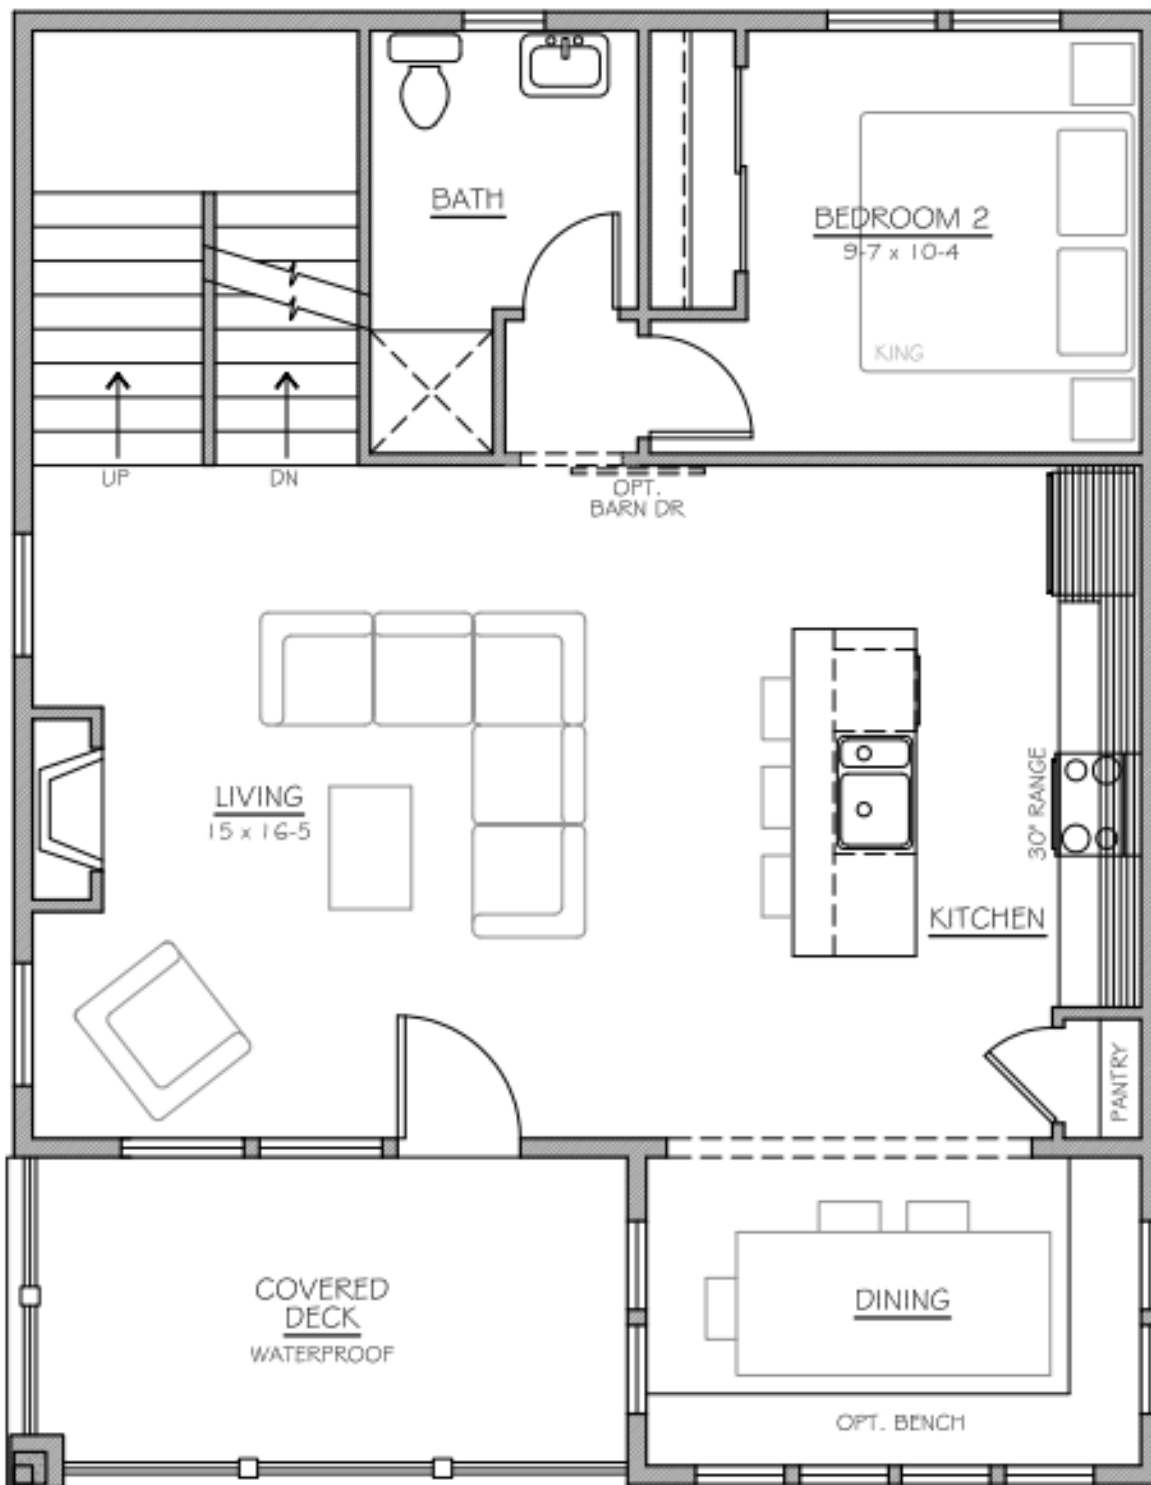

UPPER FLOOR

888 SQ. FT.

MAIN FLOOR
888 SQ. FT.

LOWER FLOOR

433 SQ. FT.

GARAGE

455 SQ. FT.