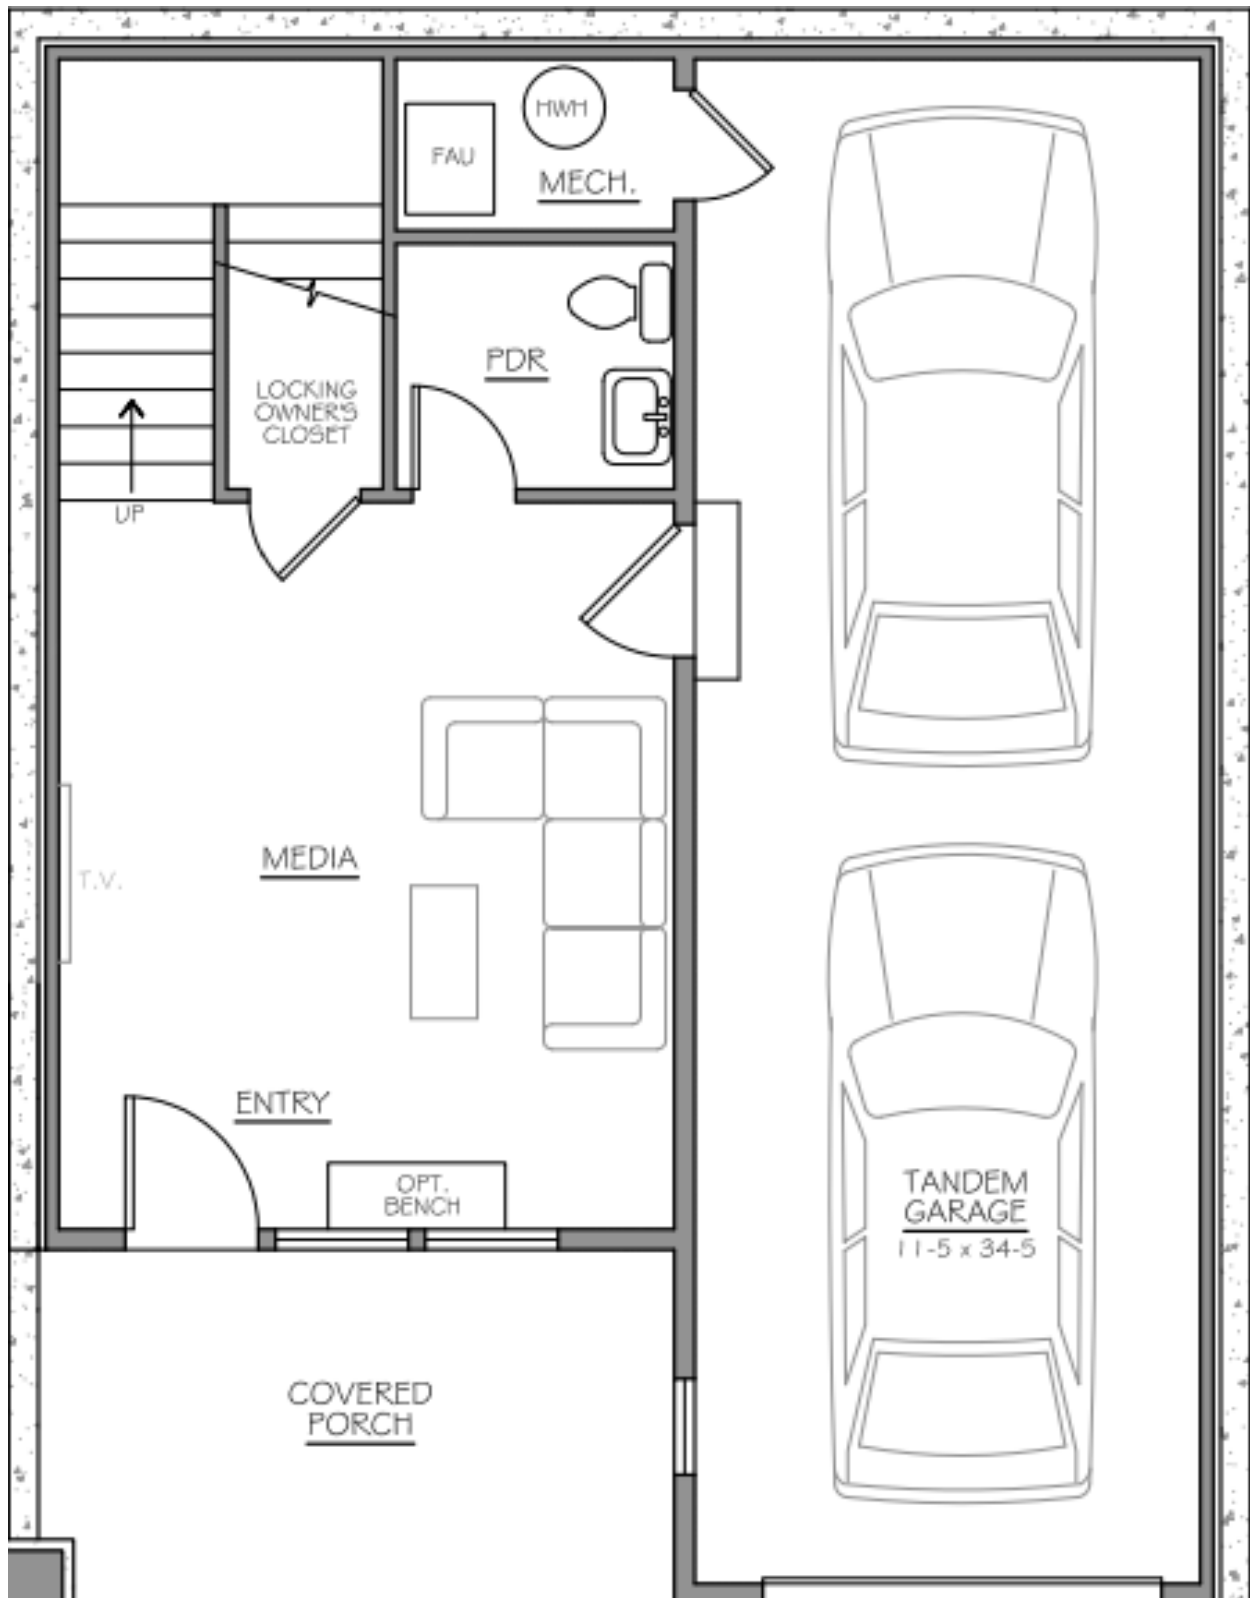

UPPER FLOOR

888 SQ. FT.

MAIN FLOOR
888 SQ. FT.

LOWER FLOOR

433 SQ. FT.

GARAGE

455 SQ. FT.