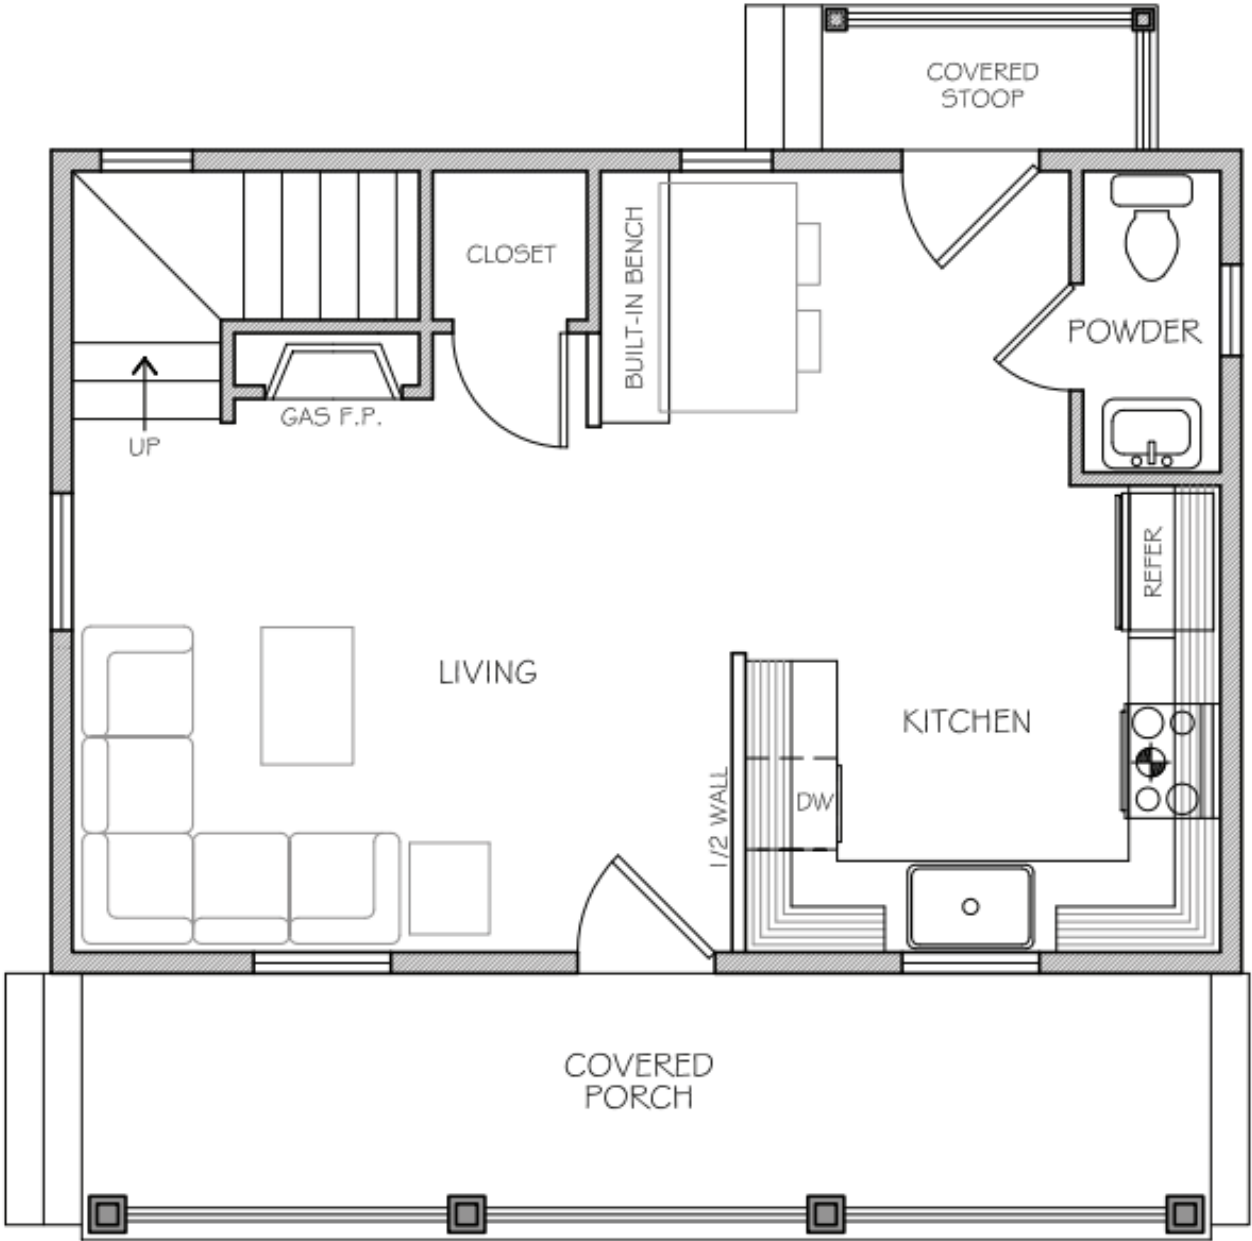

LOWER FLOOR  
468 SQ FT  
Covered Porch –153 SQ FT

# UPPER FLOOR

468 SQ FT