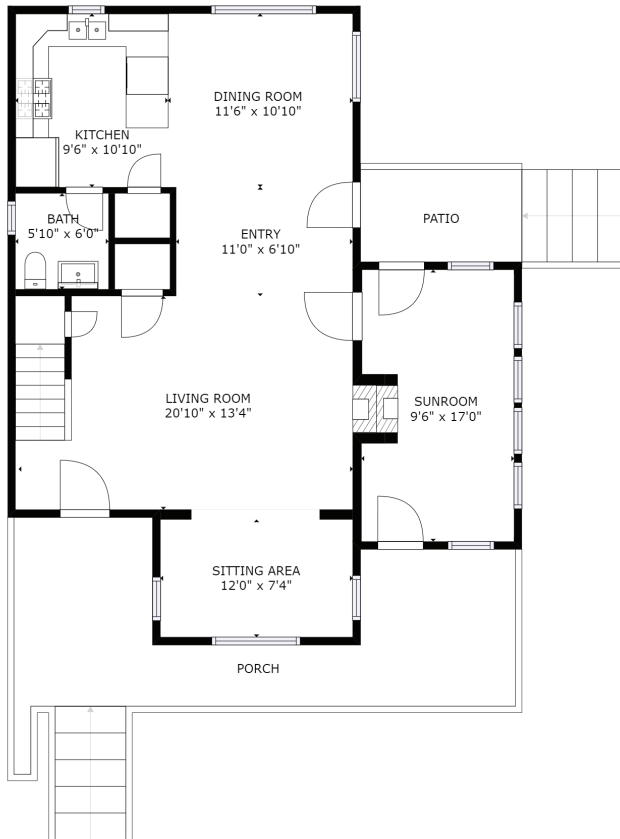

# BOAT HOUSE

Main Floor  
988 SF

Upper Floor  
808 SF

3 Bed | 2.5 Baths  
Plus CH  
2,312 SF