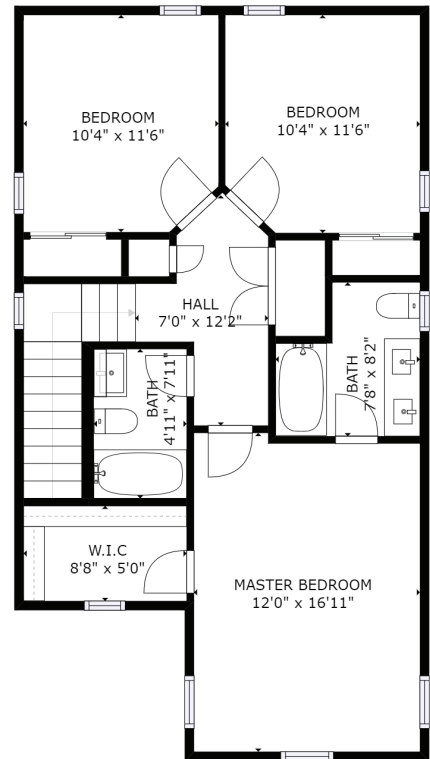

# BOAT HOUSE

Main Floor  
988 SF

Upper Floor  
808 SF

3 Bed | 2.5 Baths  
Plus CH  
2,312 SF