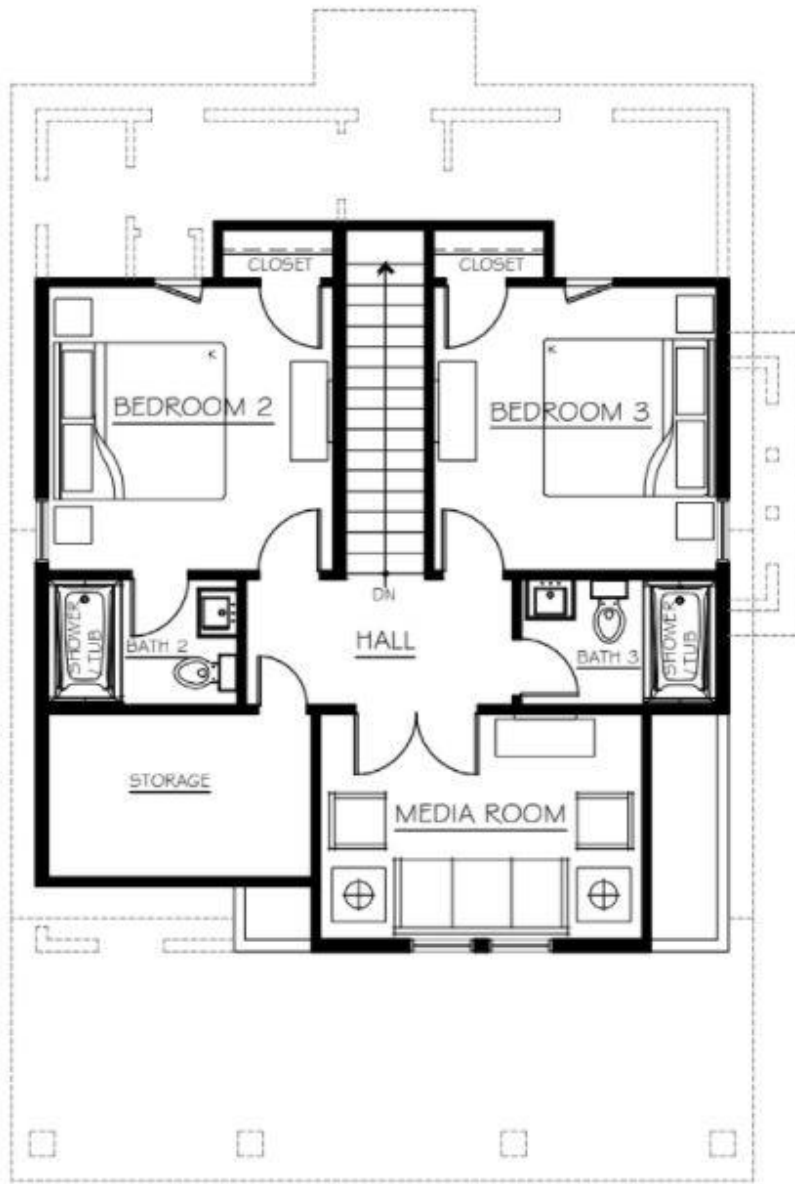

FIRST FLOOR:  
 972 SQ FT  
 COVERED PORCHES 224 SQ FT

## SECOND FLOOR:

654 SQ FT