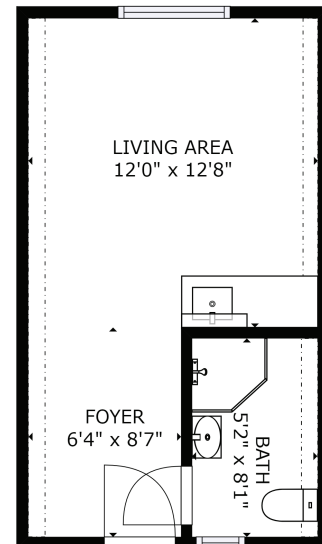

ADELINE

Main Floor
1,072 SF

Second Floor
1,008 SF

Third Floor
752 SF

Carriage House
282 SF

5 Beds | 4.5 Baths
Includes CH
3,065 SF