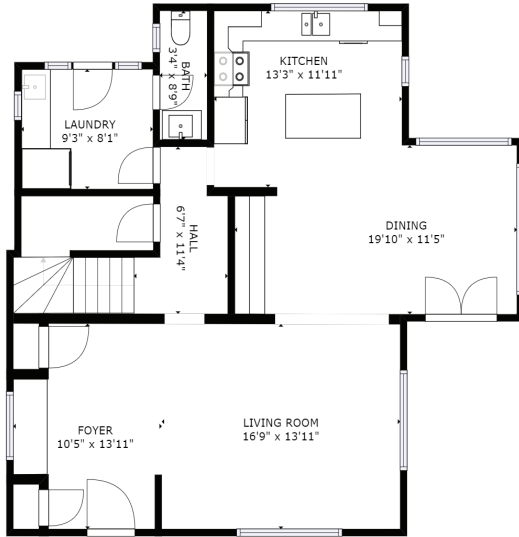

ADELINE

Main Floor
1,072 SF

Second Floor
1,008 SF

Third Floor
752 SF

Carriage House
282 SF

5 Beds | 4.5 Baths
Includes CH
3,065 SF