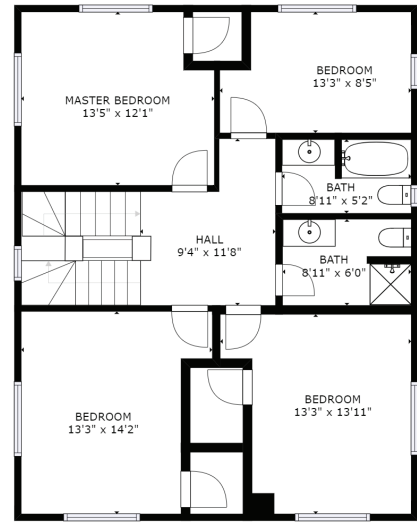

ADELINE

Main Floor
1,072 SF

Second Floor
1,008 SF

Third Floor
752 SF

Carriage House
282 SF

5 Beds | 4.5 Baths
Includes CH
3,065 SF