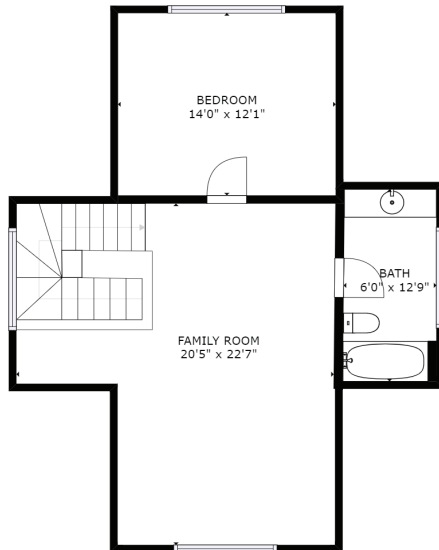

ADELINE

Main Floor
1,072 SF

Second Floor
1,008 SF

Third Floor
752 SF

Carriage House
282 SF

5 Beds | 4.5 Baths
Includes CH
3,065 SF