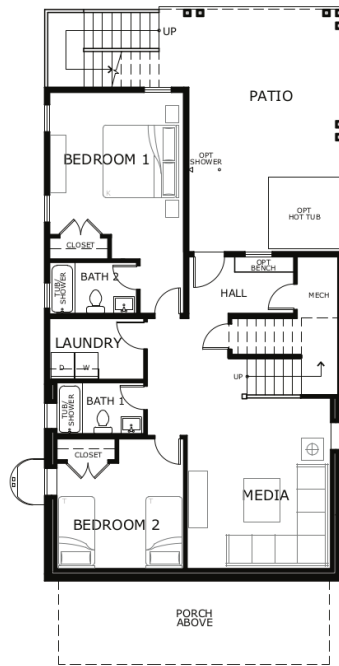

INNISFREE

Main Floor  
1,152 SF

Lower Floor  
1,152 SF

Upper Floor  
754 SF

5 Beds | 5.5 Baths  
3,058 SF