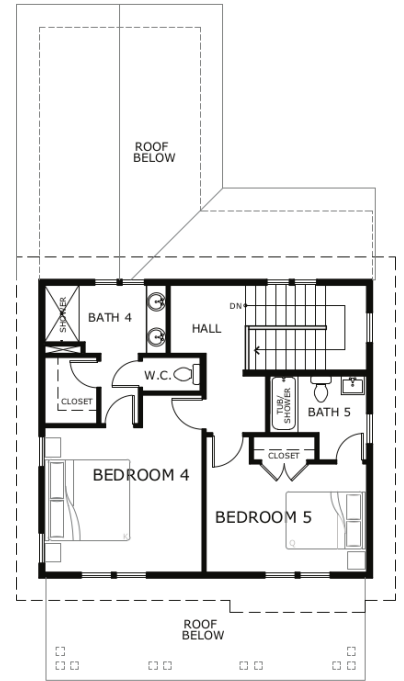

INNISFREE

Main Floor  
1,152 SF

Lower Floor  
1,152 SF

Upper Floor  
754 SF

5 Beds | 5.5 Baths  
3,058 SF