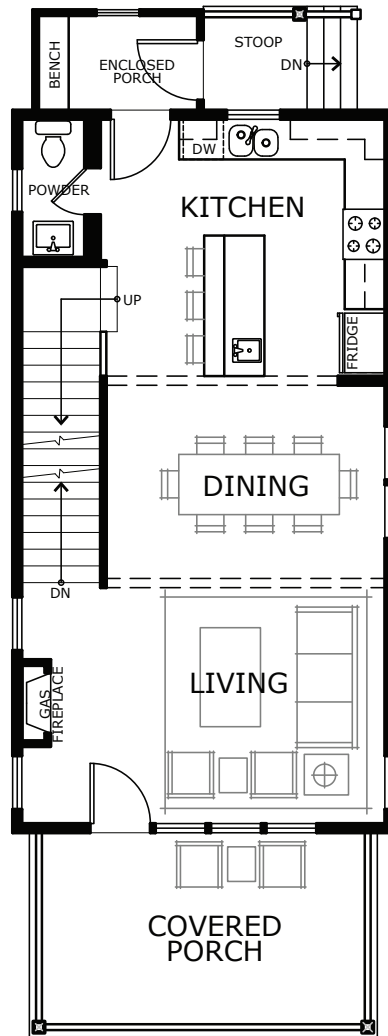

LOWER FLOOR
684 SF
Covered Deck – 176 SF

MAIN FLOOR
727 SF
Covered Deck – 176 SQ FT

UPPER FLOOR
684 SQ FT
Open Balcony – 72 SQ FT

LATITUDE ADJUSTMENT

3 Beds | 3.5 Baths
2,095 SF