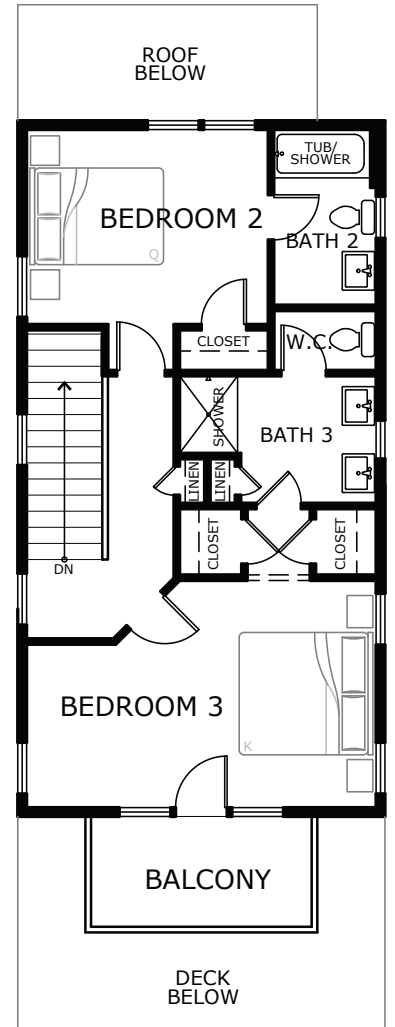

LOWER FLOOR
684 SF
Covered Deck – 176 SF

MAIN FLOOR
727 SF
Covered Deck – 176 SQ FT

UPPER FLOOR
684 SQ FT
Open Balcony – 72 SQ FT

LATITUDE ADJUSTMENT

3 Beds | 3.5 Baths
2,095 SF