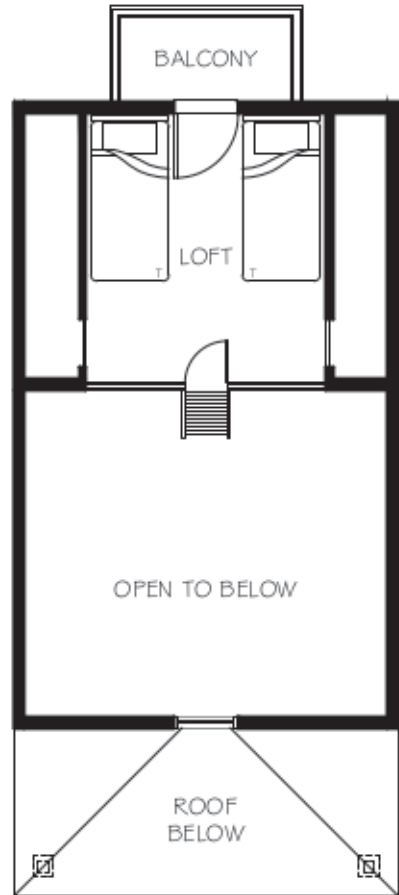

## THE SAILS GULLS

Main Floor  
416 SF

Second Floor  
110 SF

1 Bed + Loft | 1 Bath  
536 SF