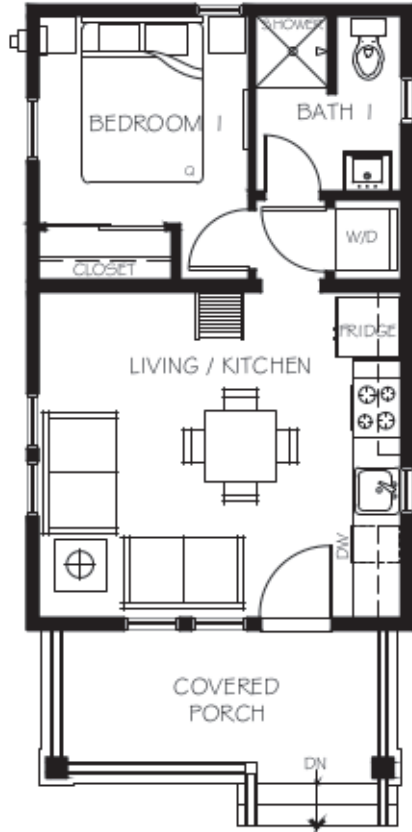

## THE SAILS GULLS

Main Floor  
416 SF

Second Floor  
110 SF

1 Bed + Loft | 1 Bath  
536 SF