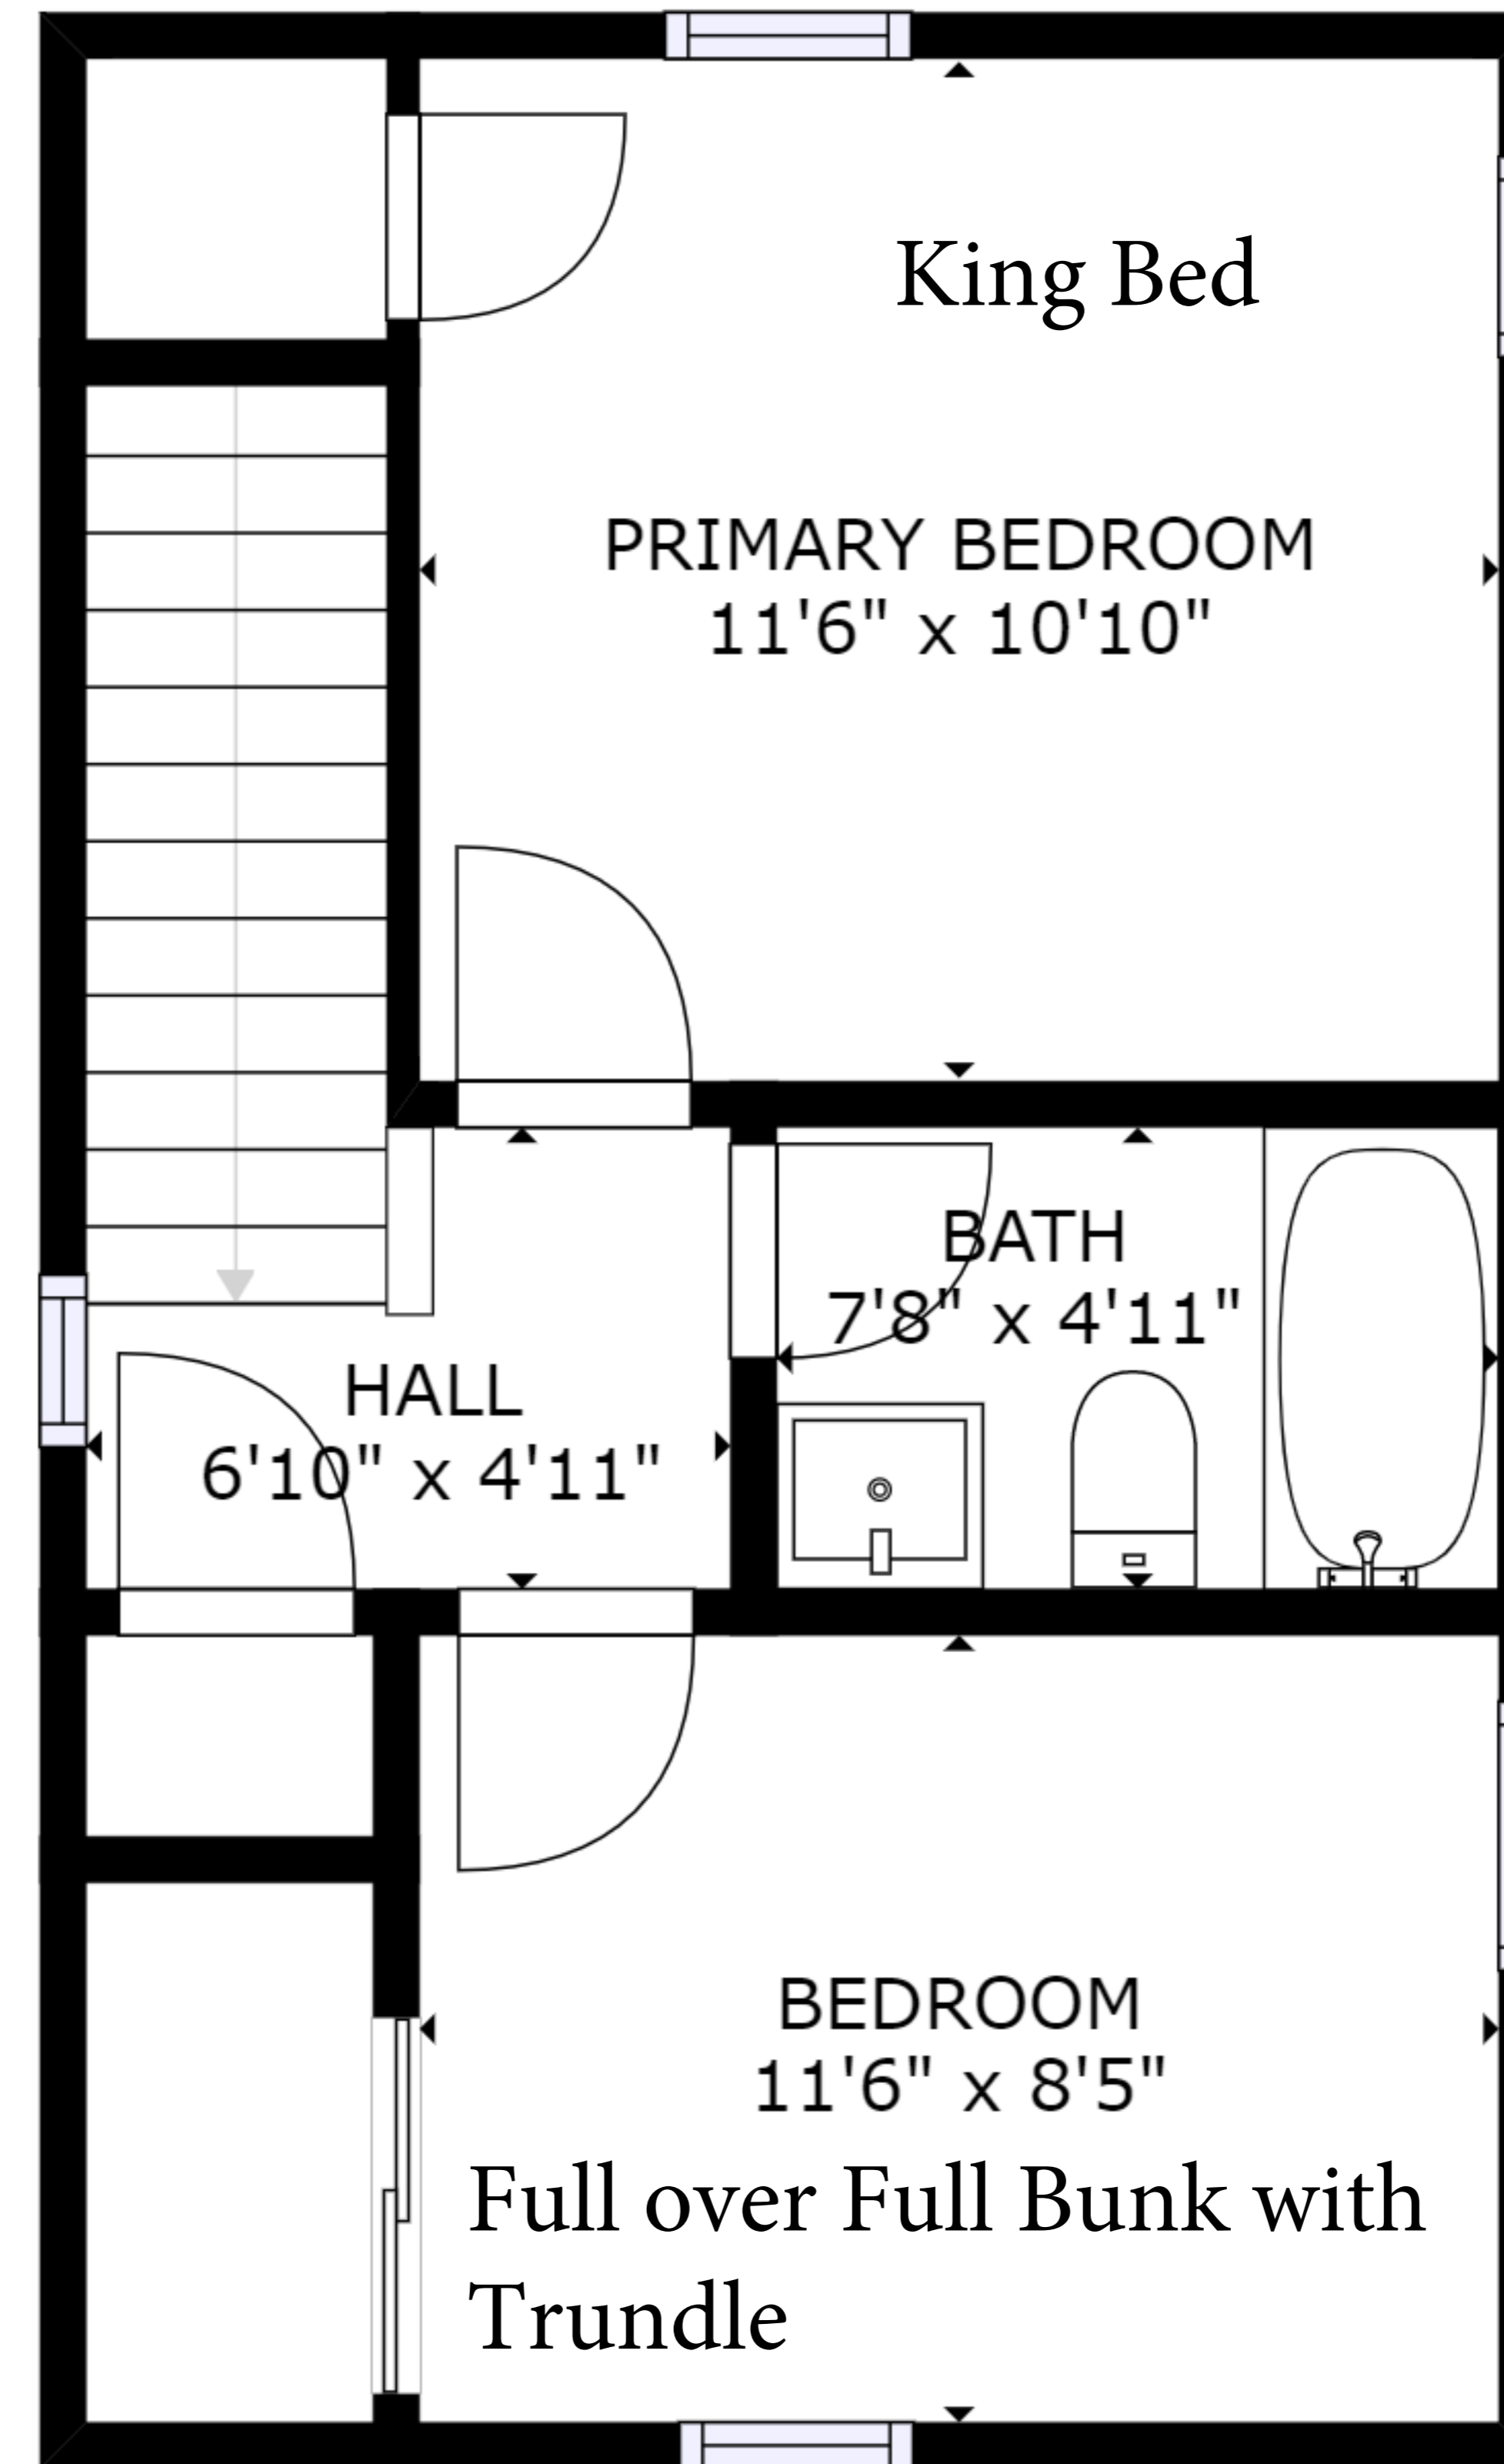

FLOOR 1

FLOOR 2

GROSS INTERNAL AREA
 FLOOR 1: 495 sq. ft, FLOOR 2: 378 sq. ft
 TOTAL: 873 sq. ft
 SIZES AND DIMENSIONS ARE APPROXIMATE, ACTUAL MAY VARY.