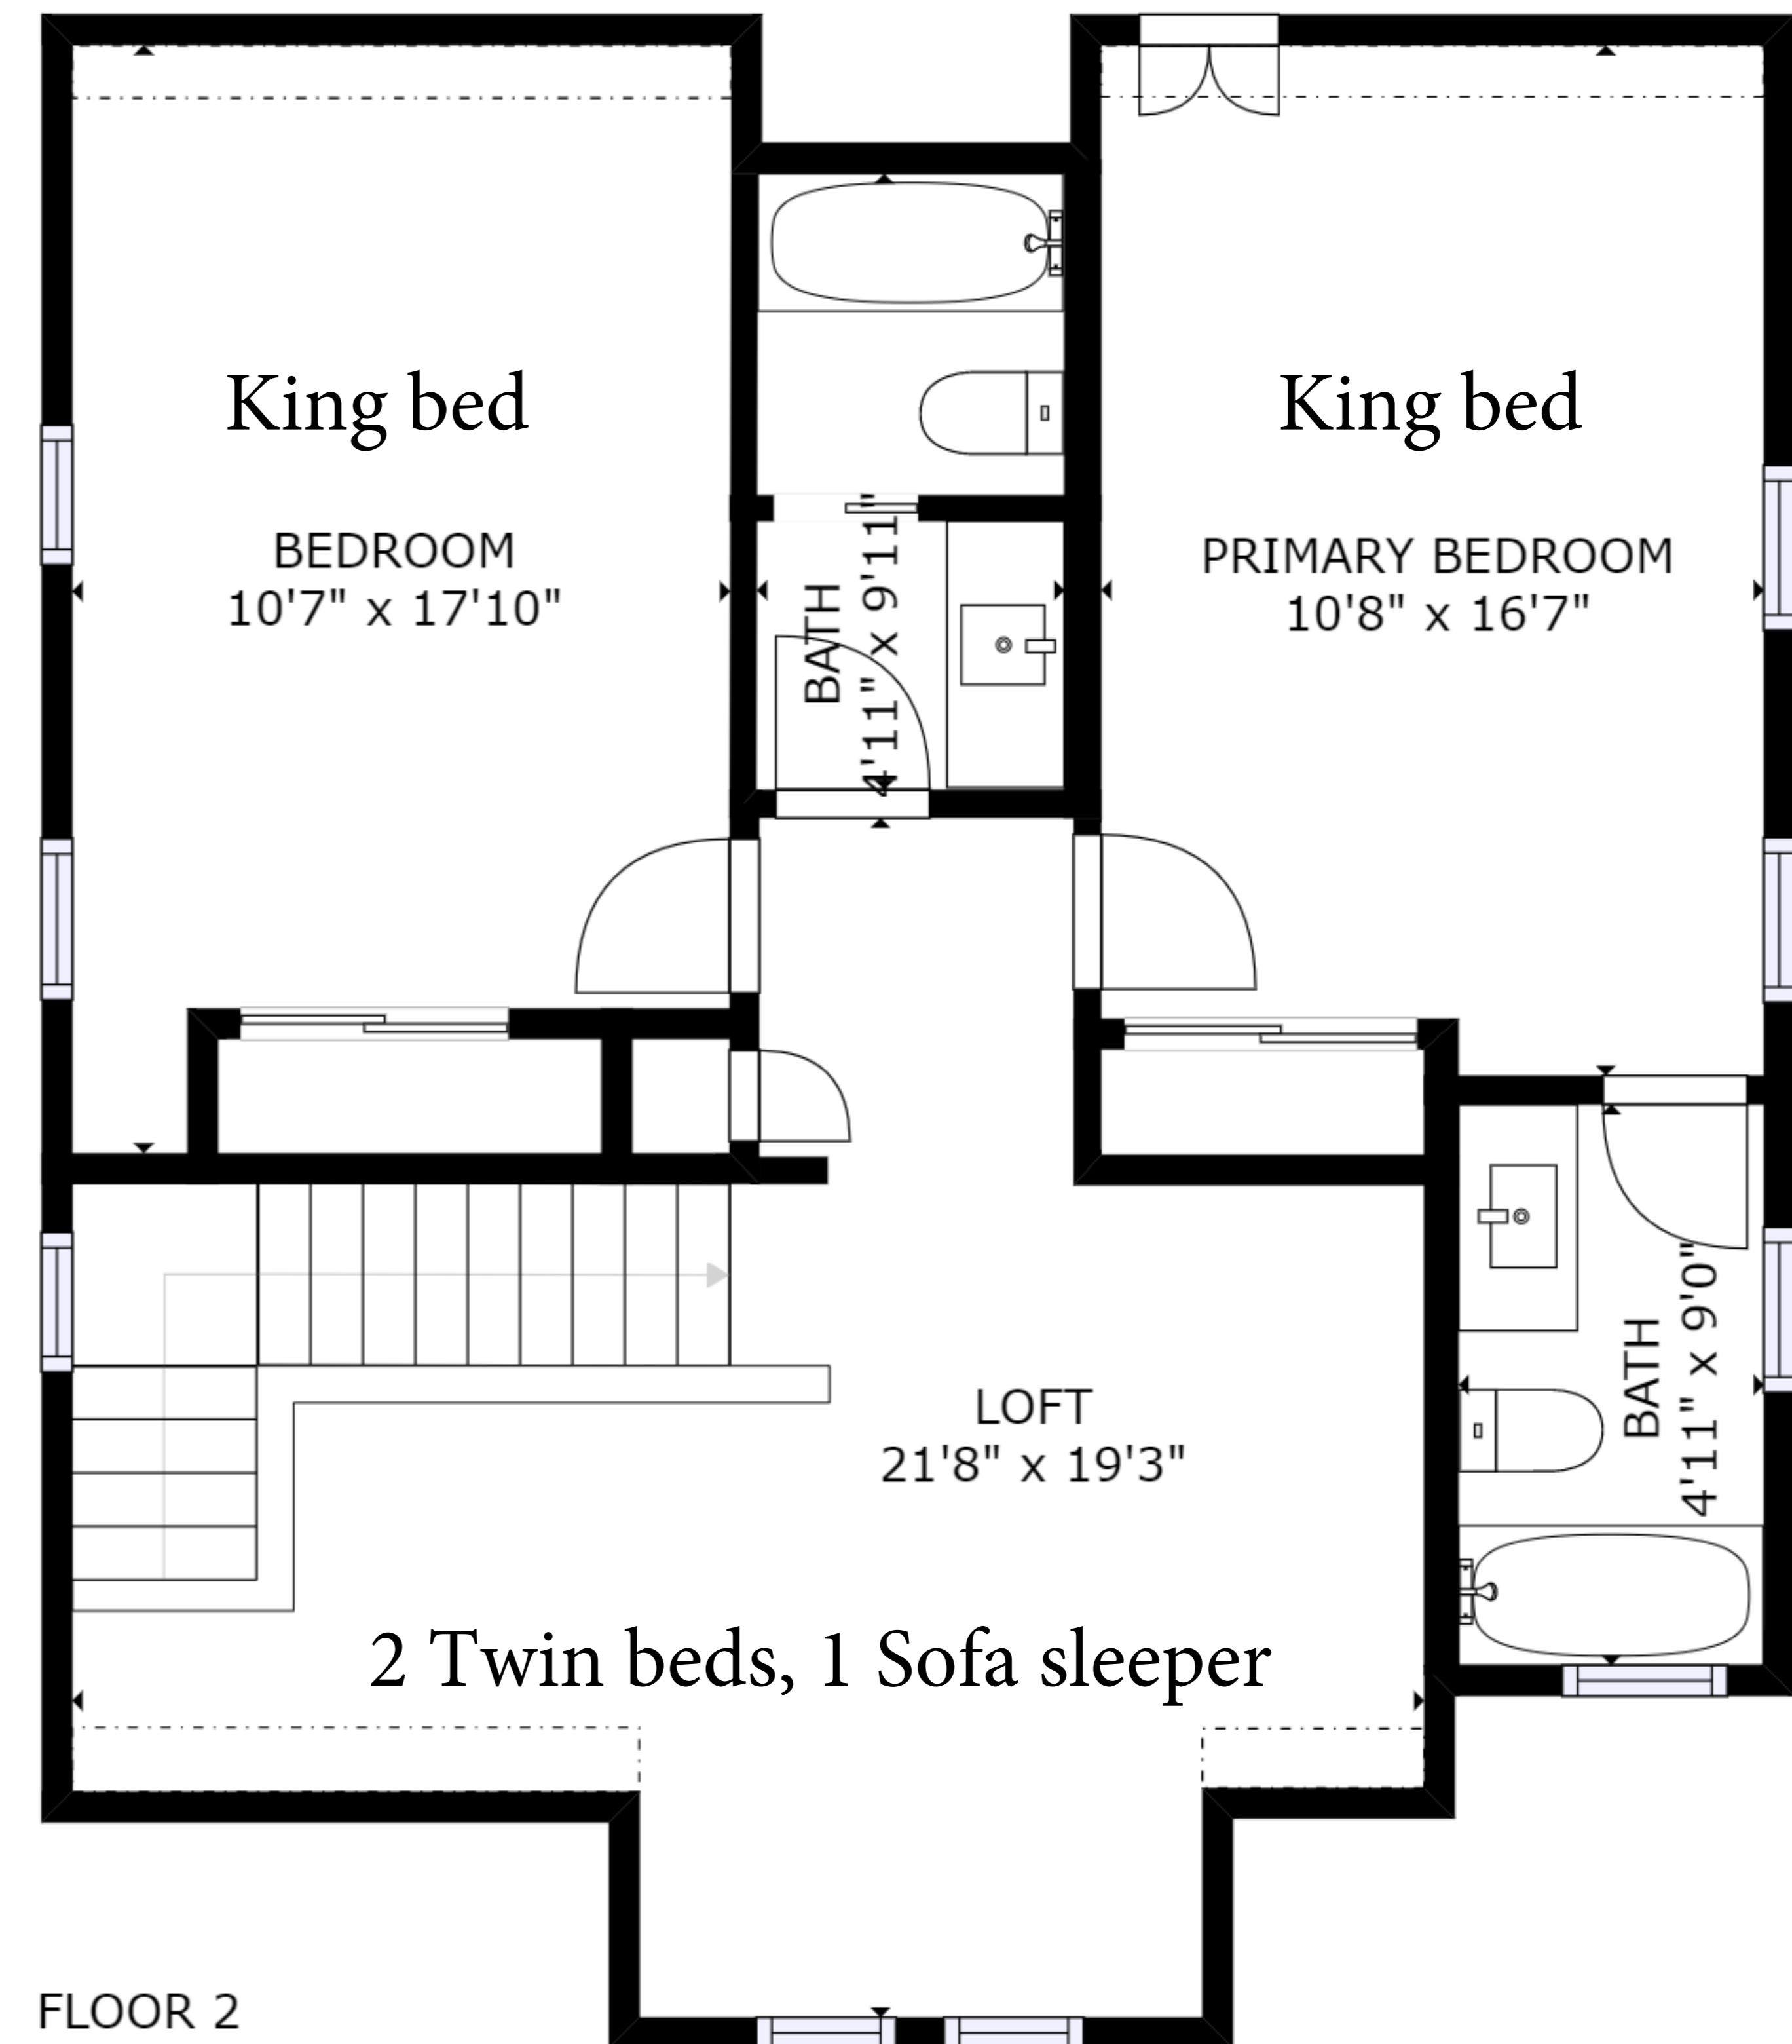

FLOOR 1

FLOOR 2

Carriage house has 1 Queen bed and 1 Sofa sleeper

GROSS INTERNAL AREA  
 FLOOR 1: 1073 sq. ft, FLOOR 2: 740 sq. ft  
 EXCLUDED AREAS: , REDUCED HEADROOM BELOW 1.5M: 31 sq. ft  
 TOTAL: 1813 sq. ft  
 SIZES AND DIMENSIONS ARE APPROXIMATE, ACTUAL MAY VARY.