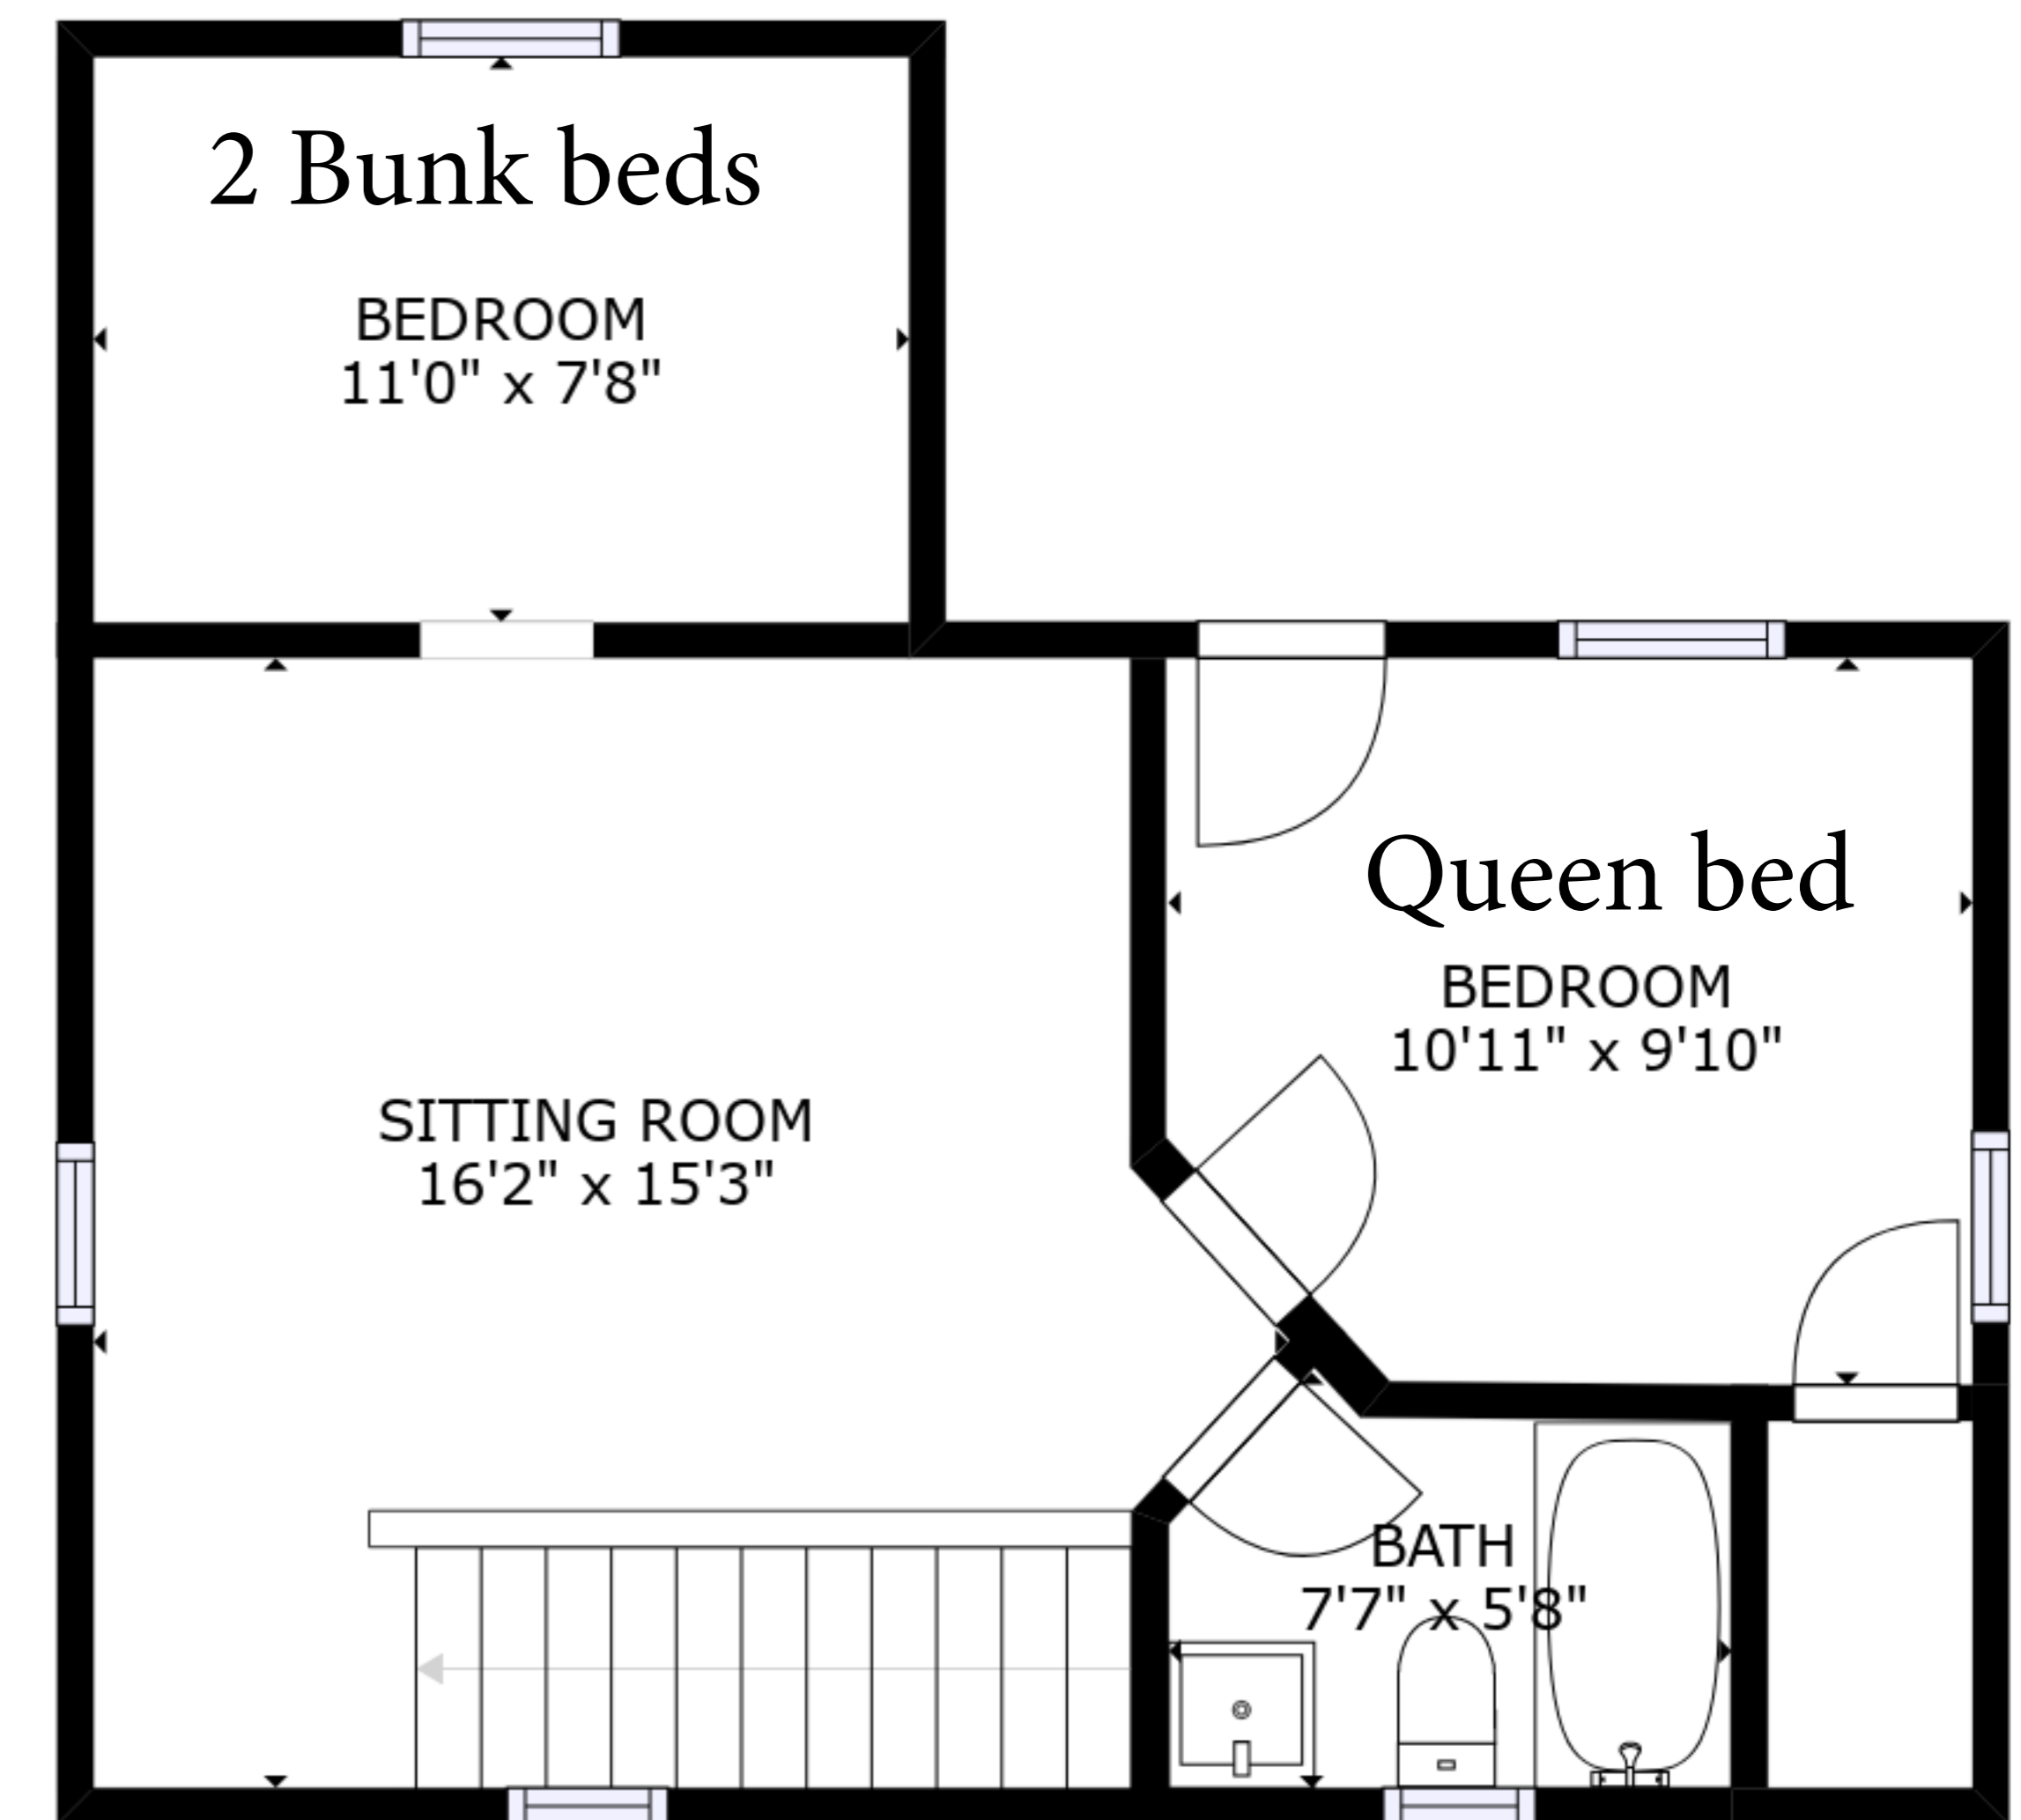

FLOOR 1

FLOOR 2

FLOOR 3

GROSS INTERNAL AREA  
 FLOOR 1: 751 sq. ft, FLOOR 2: 801 sq. ft  
 FLOOR 3: 478 sq. ft  
 TOTAL: 2030 sq. ft

SIZES AND DIMENSIONS ARE APPROXIMATE, ACTUAL MAY VARY.