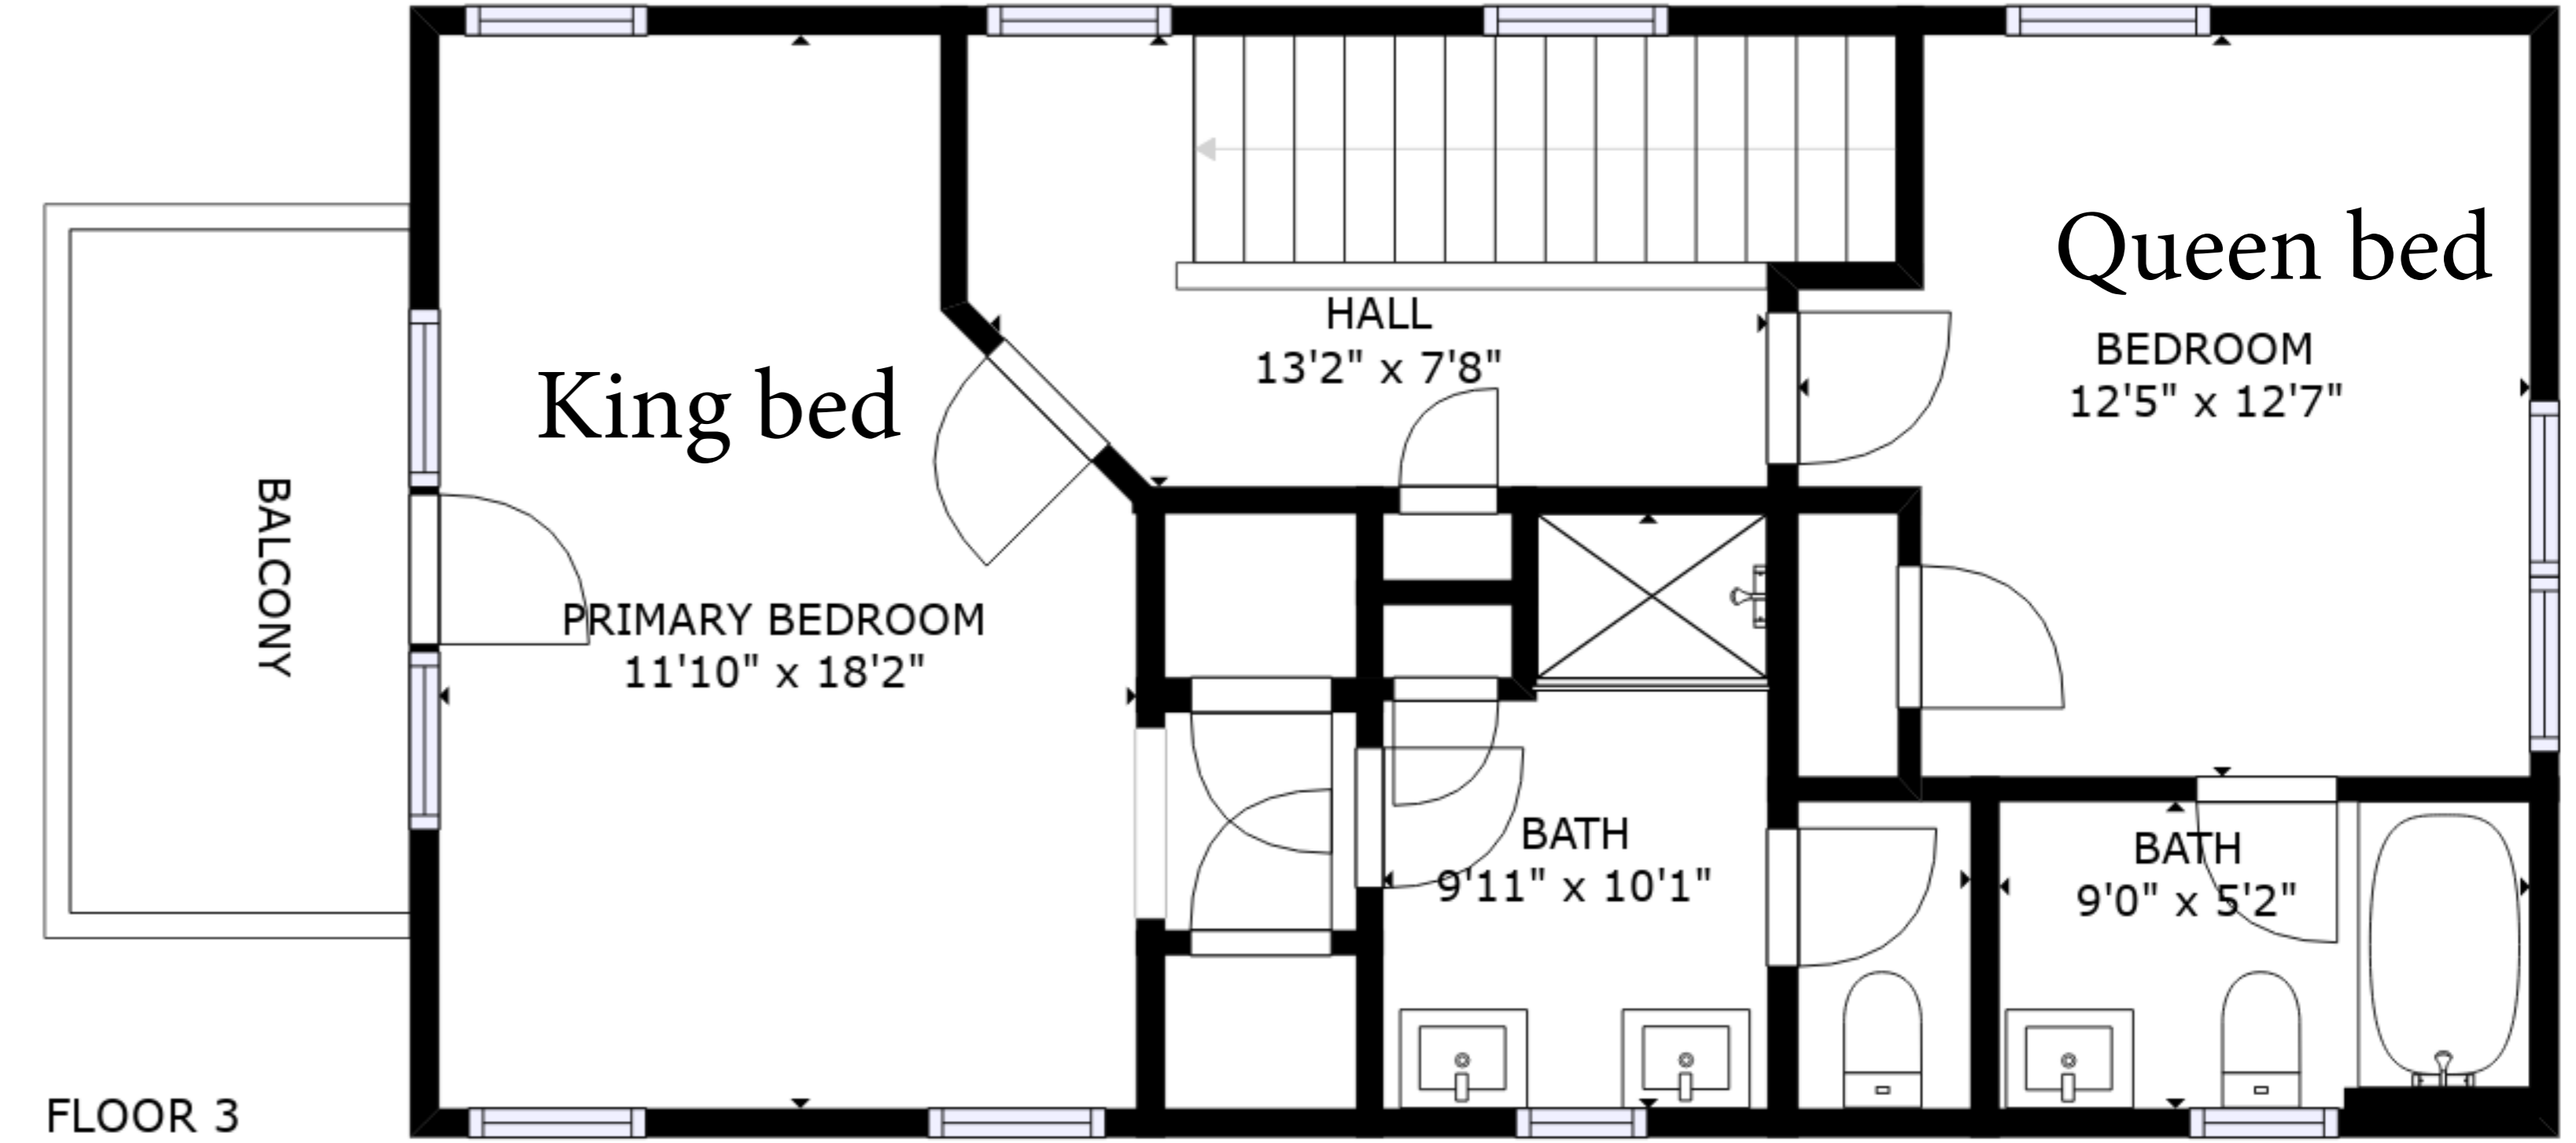

FLOOR 2

FLOOR 3

FLOOR 1

GROSS INTERNAL AREA  
 FLOOR 1: 529 sq. ft, FLOOR 2: 683 sq. ft  
 FLOOR 3: 645 sq. ft, EXCLUDED AREAS:  
 DECK: 174 sq. ft, BALCONY: 253 sq. ft  
 TOTAL: 1857 sq. ft

SIZES AND DIMENSIONS ARE APPROXIMATE, ACTUAL MAY VARY.