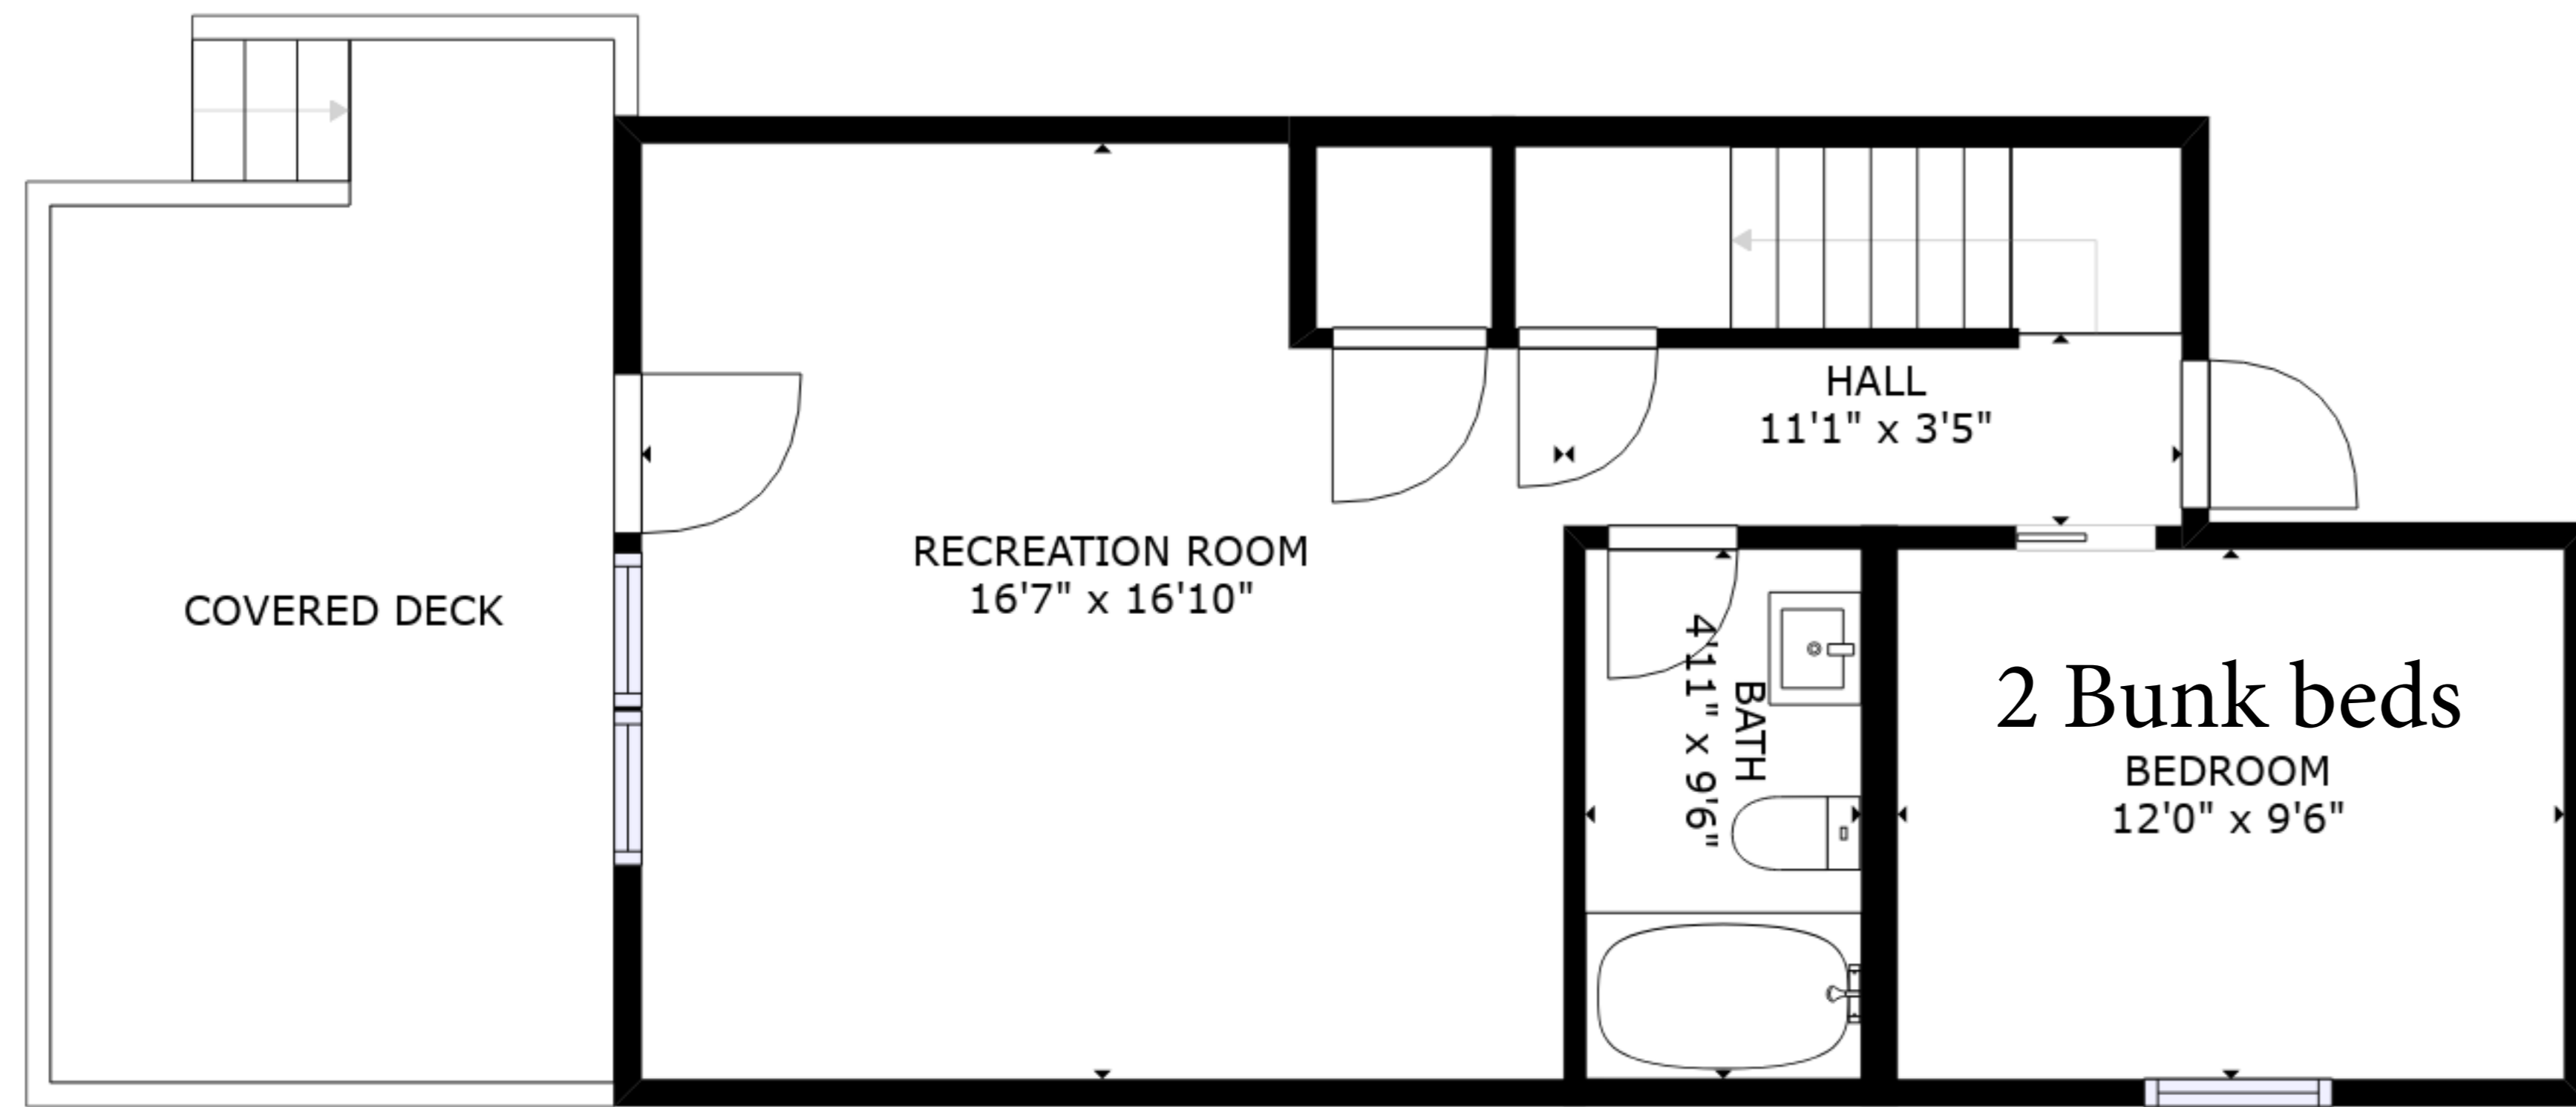

FLOOR 2

FLOOR 3

FLOOR 1

GROSS INTERNAL AREA  
 FLOOR 1: 529 sq. ft, FLOOR 2: 683 sq. ft  
 FLOOR 3: 645 sq. ft, EXCLUDED AREAS:  
 DECK: 174 sq. ft, BALCONY: 253 sq. ft  
 TOTAL: 1857 sq. ft

SIZES AND DIMENSIONS ARE APPROXIMATE, ACTUAL MAY VARY.