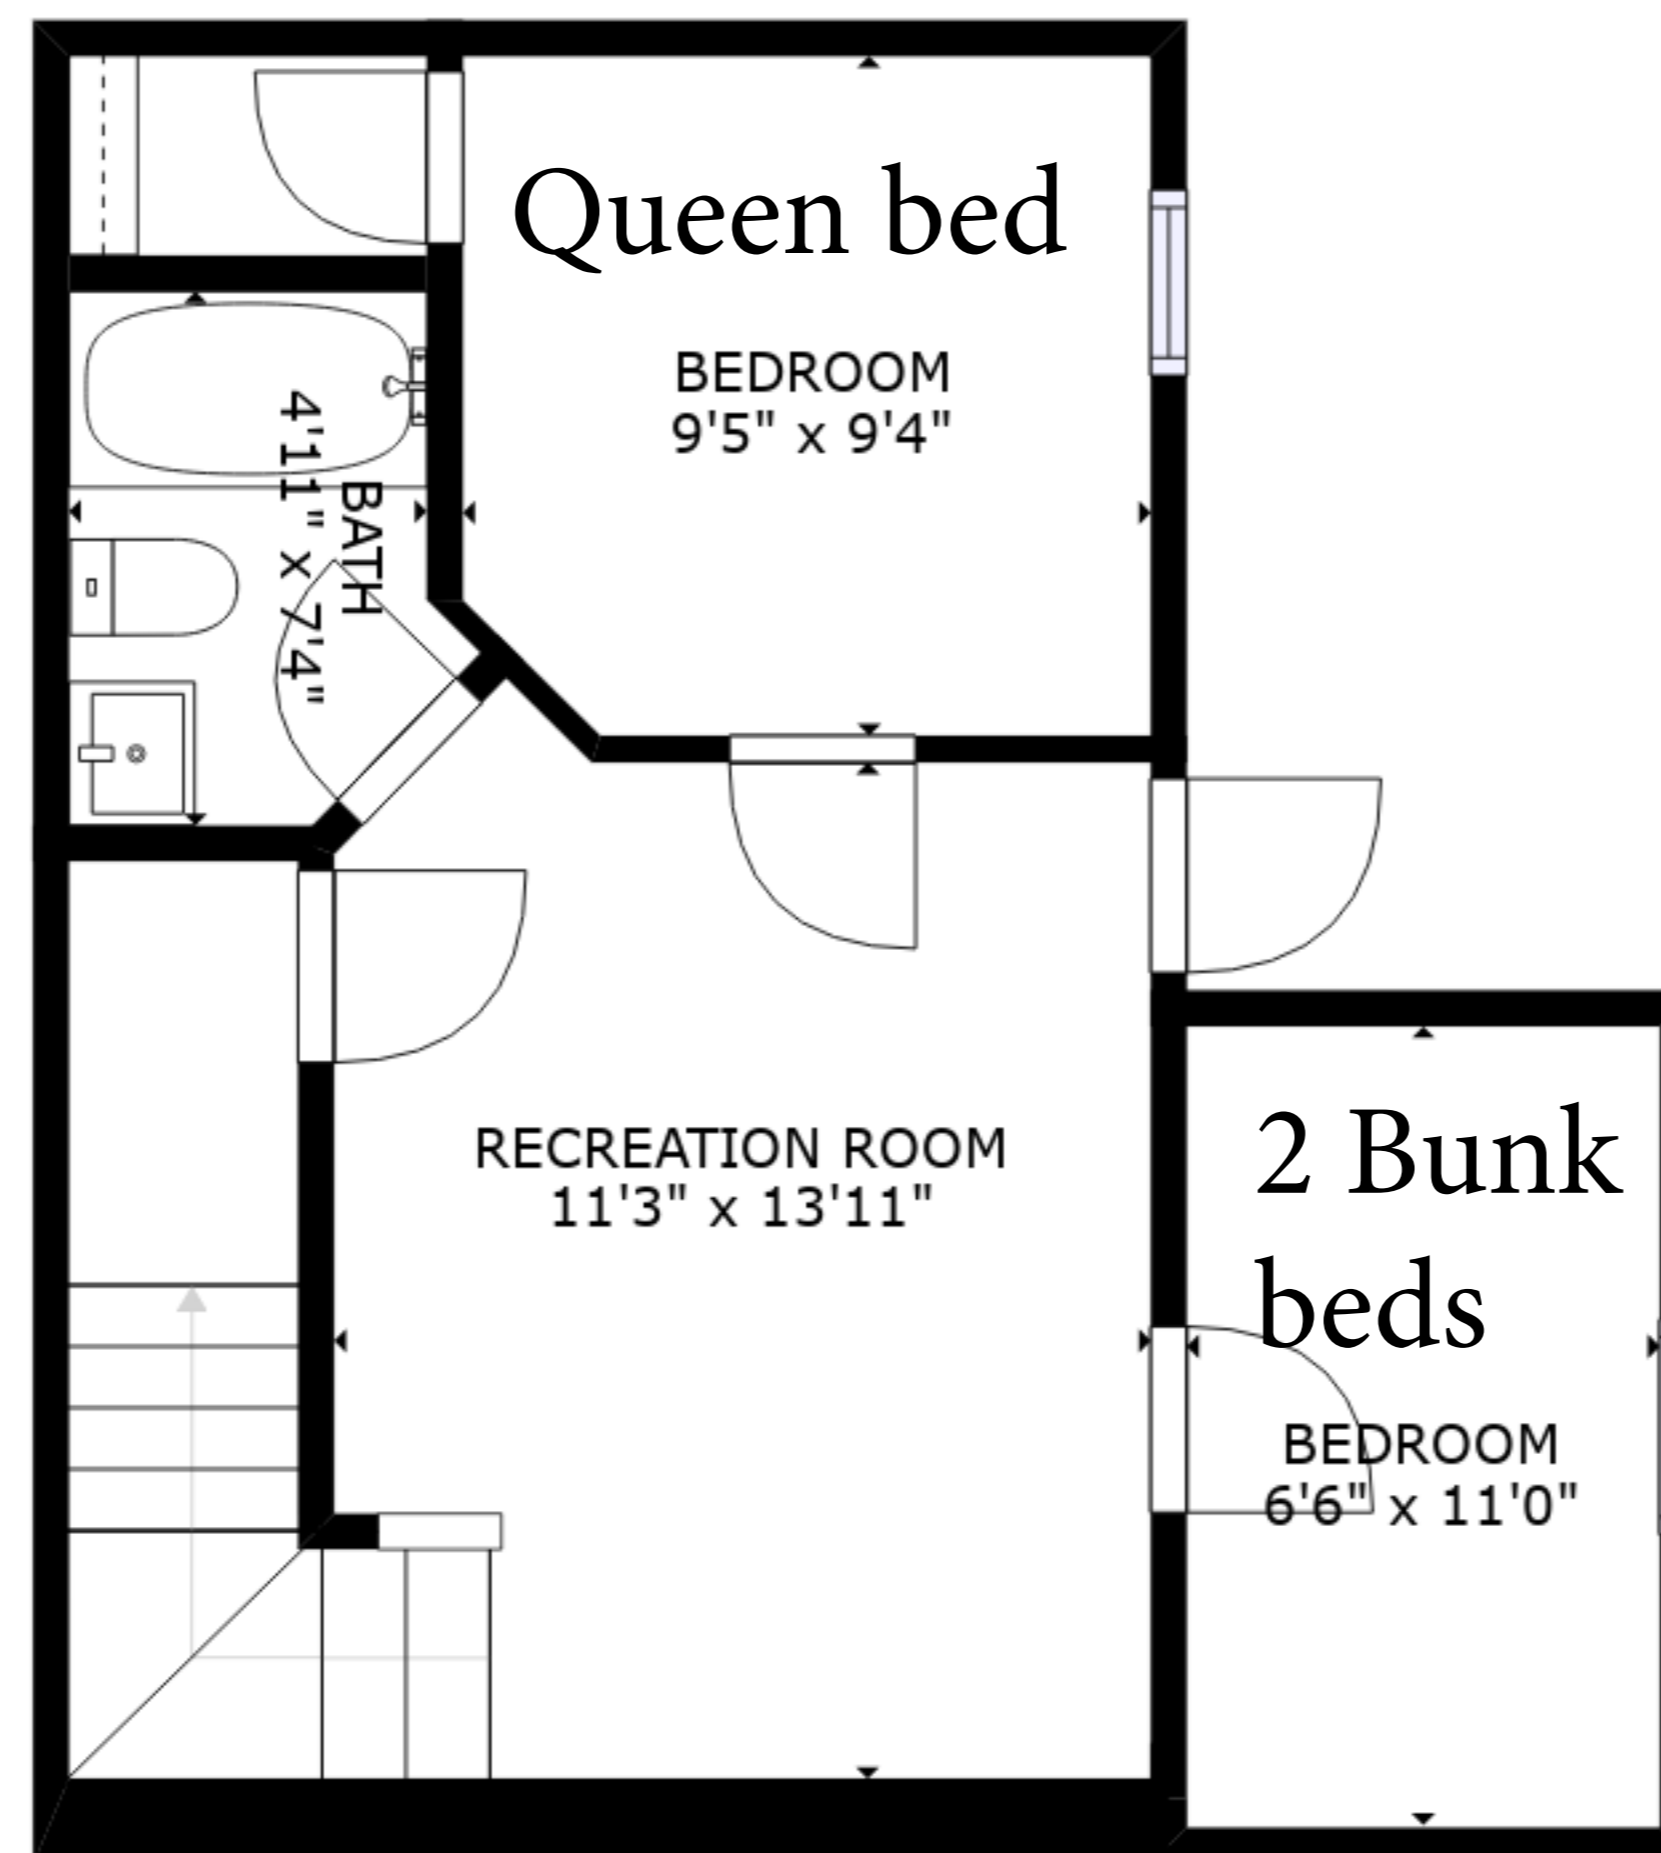

FLOOR 2

FLOOR 3

FLOOR 1

GROSS INTERNAL AREA
 FLOOR 1: 427 sq. ft, FLOOR 2: 523 sq. ft
 FLOOR 3: 377 sq. ft, EXCLUDED AREAS:
 BALCONY: 89 sq. ft, PORCH: 136 sq. ft
 TOTAL: 1327 sq. ft

SIZES AND DIMENSIONS ARE APPROXIMATE, ACTUAL MAY VARY.