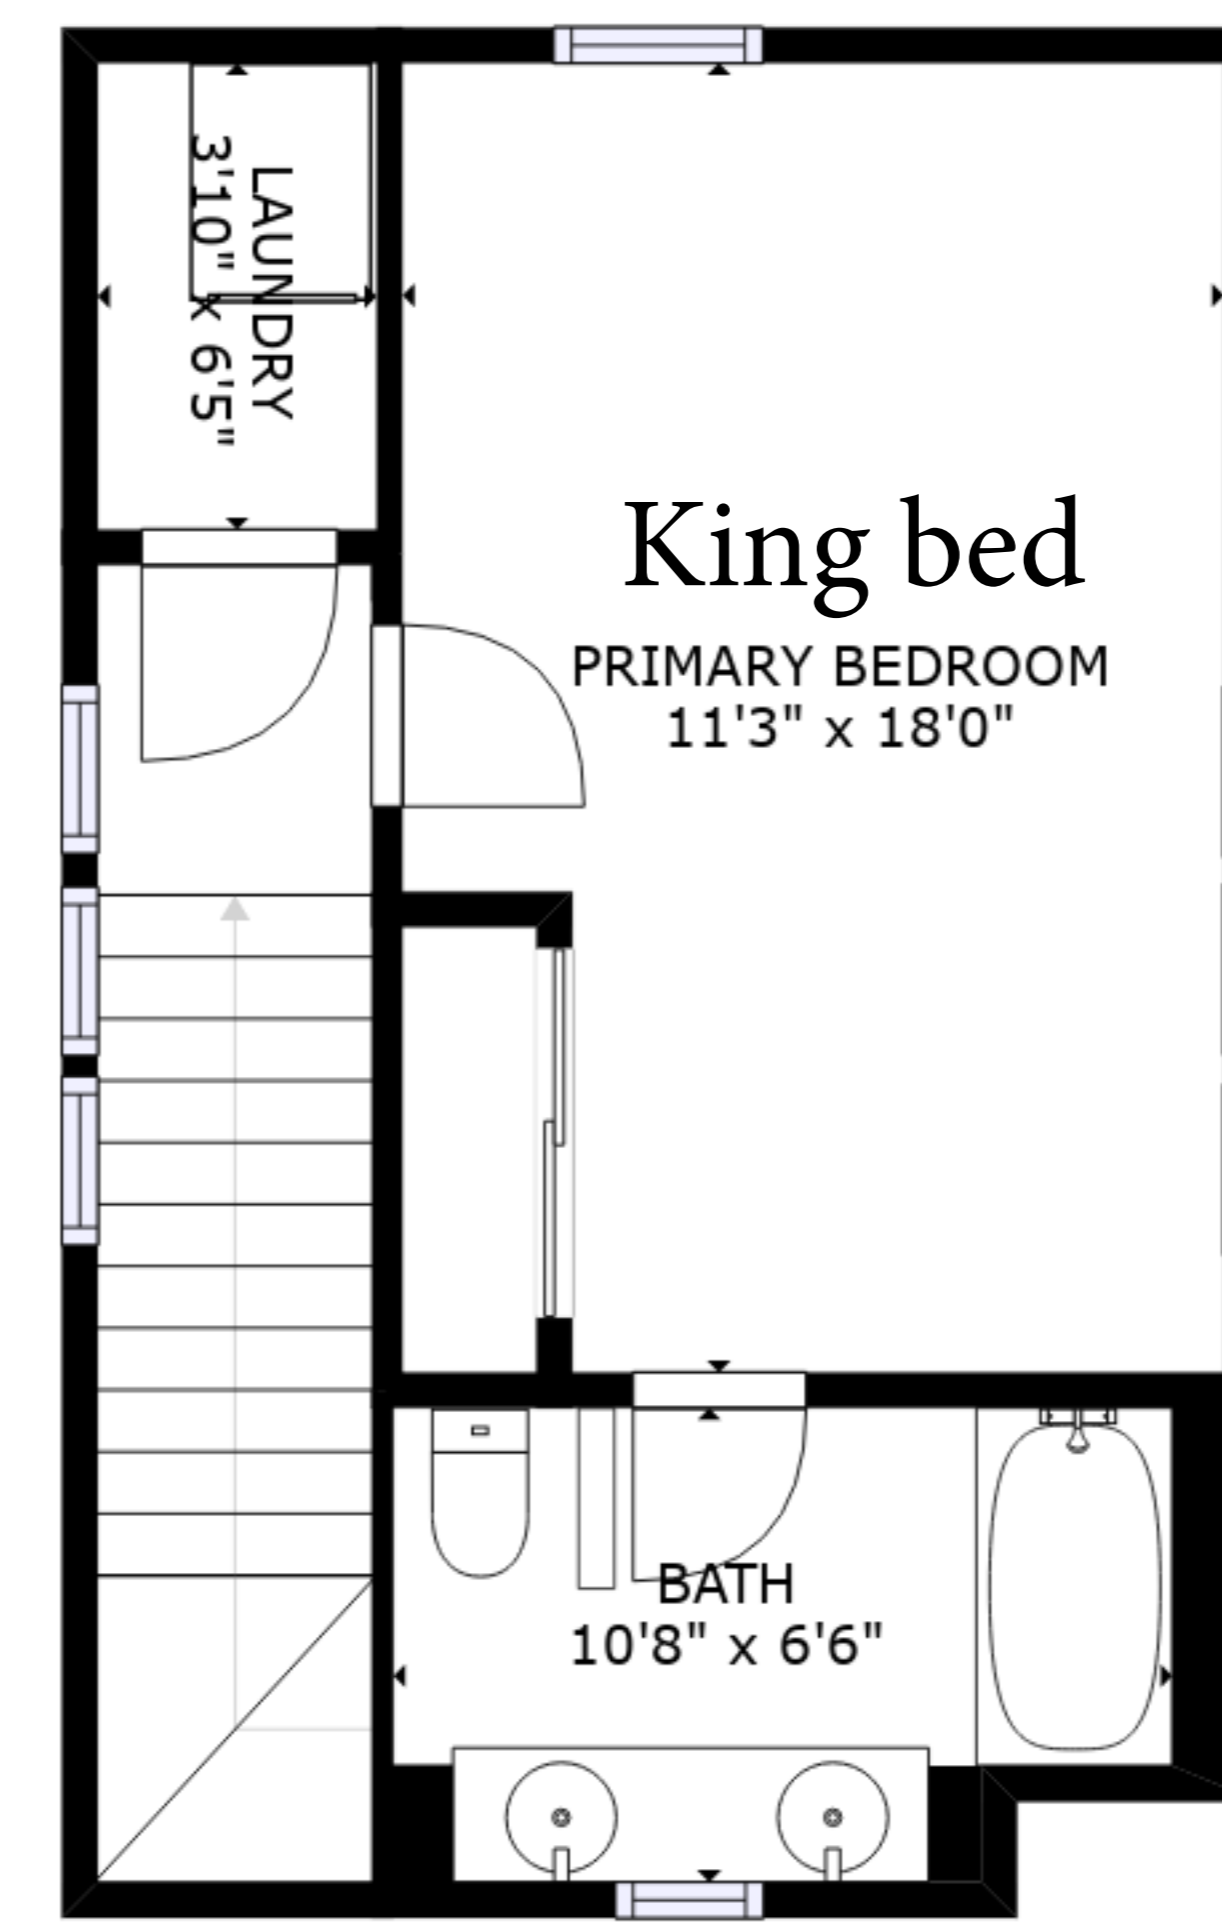

FLOOR 2

FLOOR 3

FLOOR 1

GROSS INTERNAL AREA
 FLOOR 1: 427 sq. ft, FLOOR 2: 523 sq. ft
 FLOOR 3: 377 sq. ft, EXCLUDED AREAS:
 BALCONY: 89 sq. ft, PORCH: 136 sq. ft
 TOTAL: 1327 sq. ft

SIZES AND DIMENSIONS ARE APPROXIMATE, ACTUAL MAY VARY.