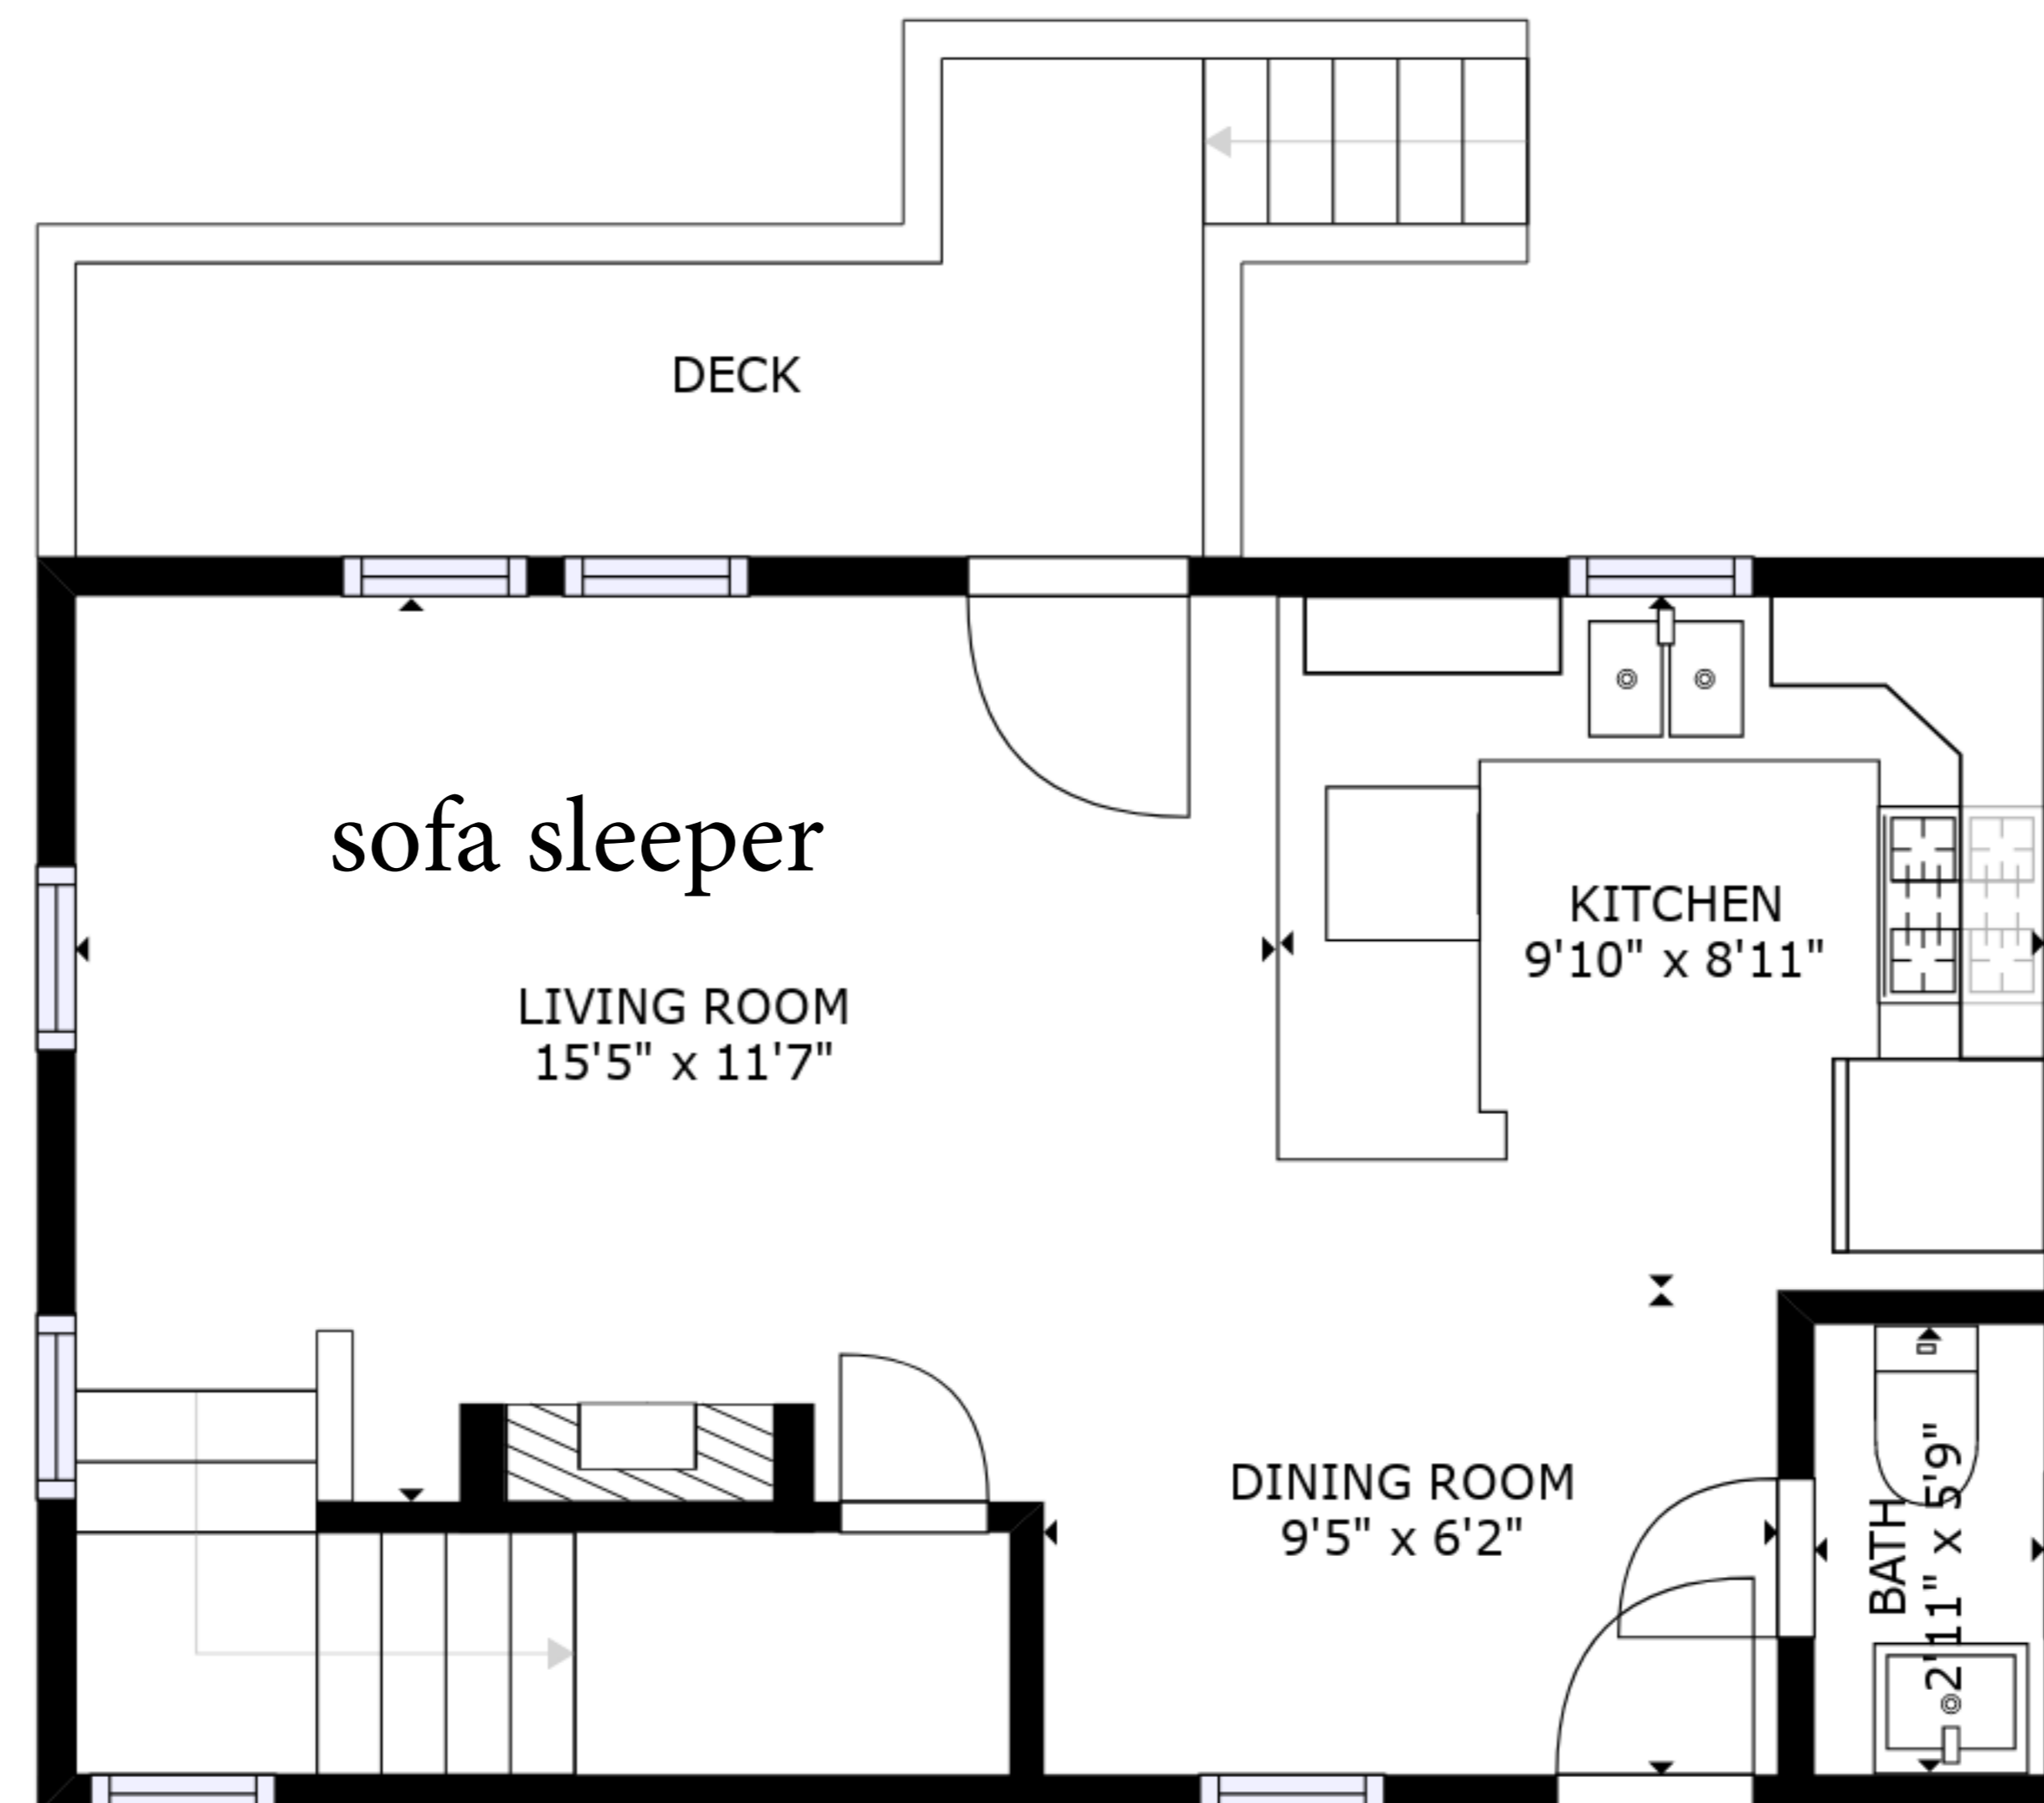

FLOOR 2

FLOOR 1

GROSS INTERNAL AREA
 FLOOR 1: 383 sq. ft, FLOOR 2: 379 sq. ft
 EXCLUDED AREAS: , DECK: 64 sq. ft
 TOTAL: 762 sq. ft

SIZES AND DIMENSIONS ARE APPROXIMATE, ACTUAL MAY VARY.