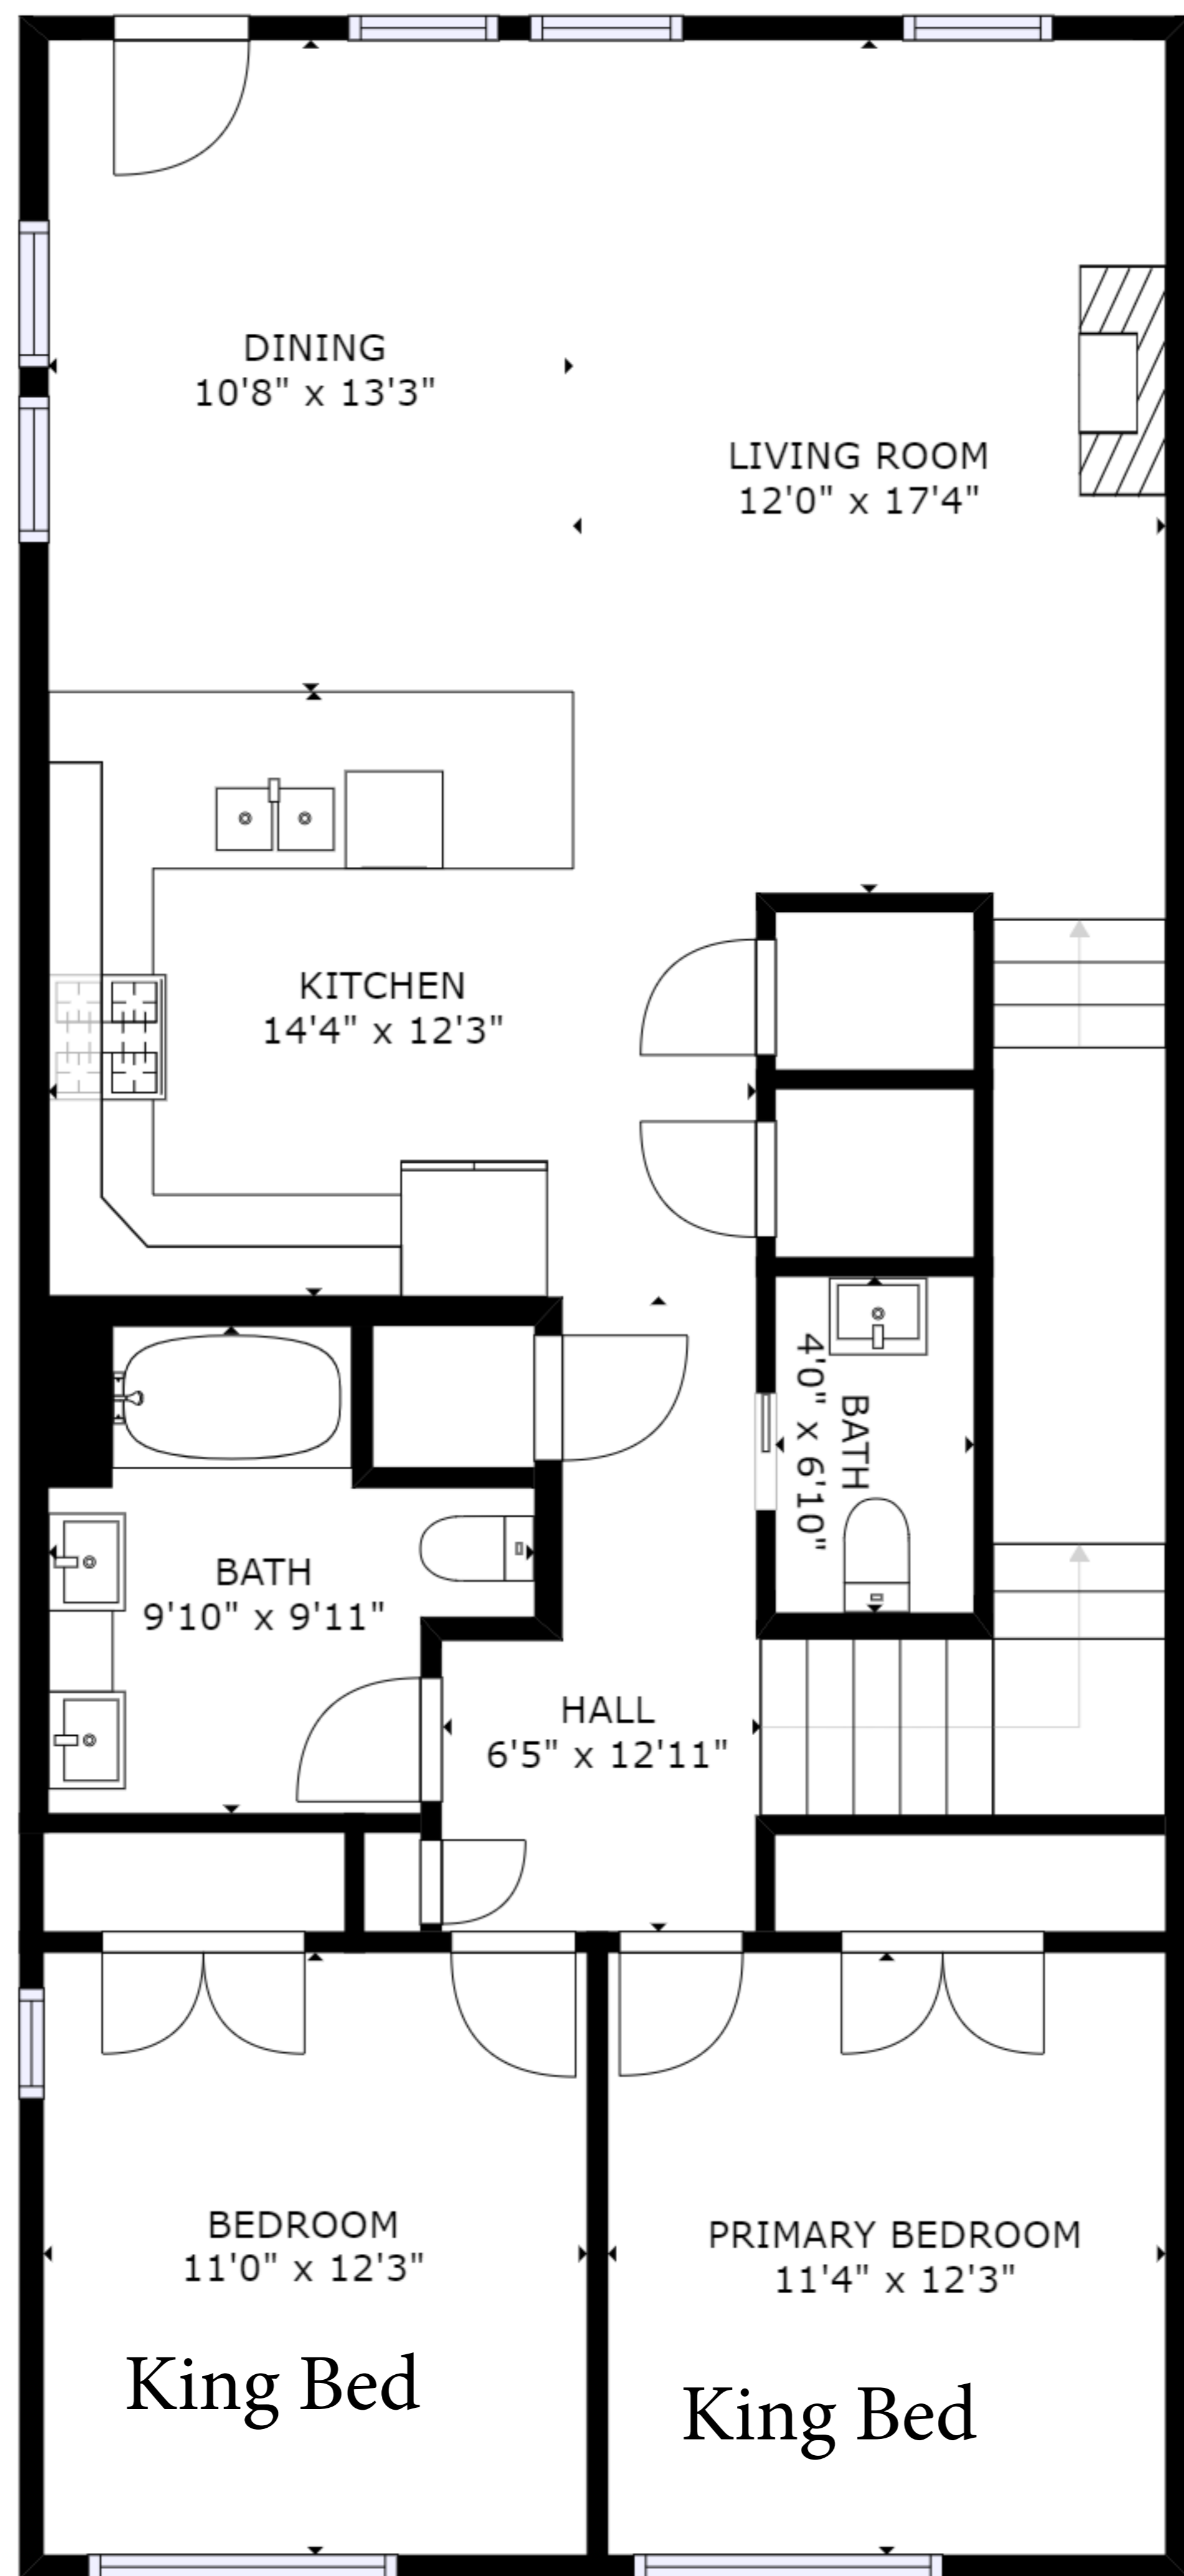

FLOOR 1

FLOOR 2

FLOOR 3

GROSS INTERNAL AREA
 FLOOR 1: 64 sq. ft, FLOOR 2: 1156 sq. ft
 FLOOR 3: 823 sq. ft, EXCLUDED AREAS:
 REDUCED HEADROOM BELOW 1.5M: 74 sq. ft
 TOTAL: 2043 sq. ft

SIZES AND DIMENSIONS ARE APPROXIMATE, ACTUAL MAY VARY.