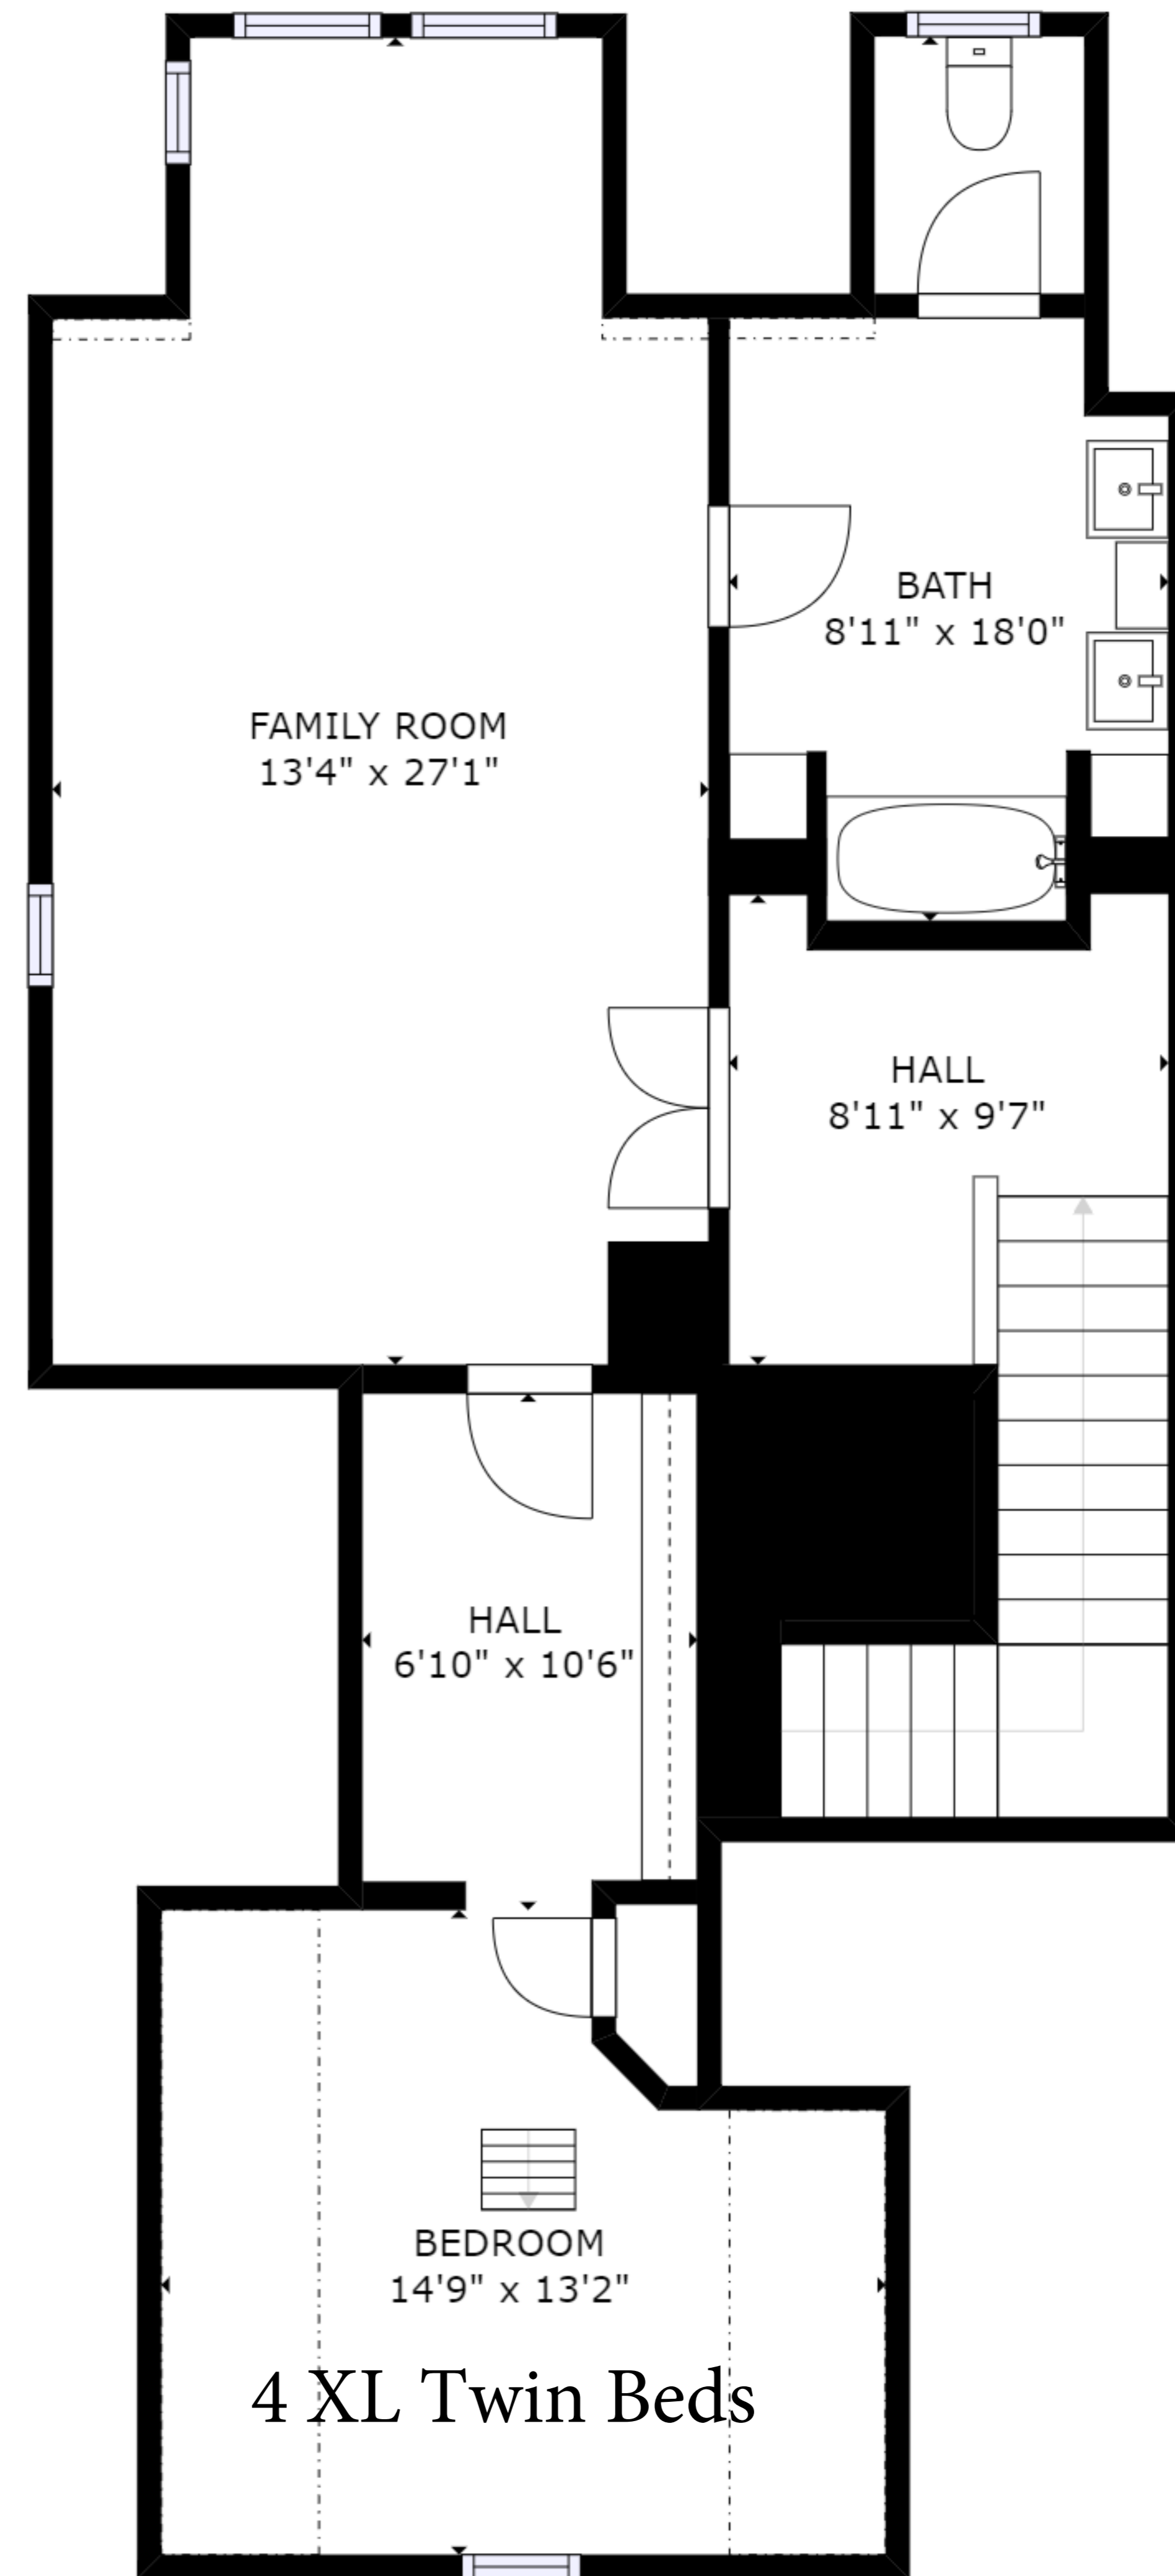

FLOOR 1

FLOOR 2

FLOOR 3

GROSS INTERNAL AREA
 FLOOR 1: 64 sq. ft, FLOOR 2: 1156 sq. ft
 FLOOR 3: 823 sq. ft, EXCLUDED AREAS:
 REDUCED HEADROOM BELOW 1.5M: 74 sq. ft
 TOTAL: 2043 sq. ft

SIZES AND DIMENSIONS ARE APPROXIMATE, ACTUAL MAY VARY.