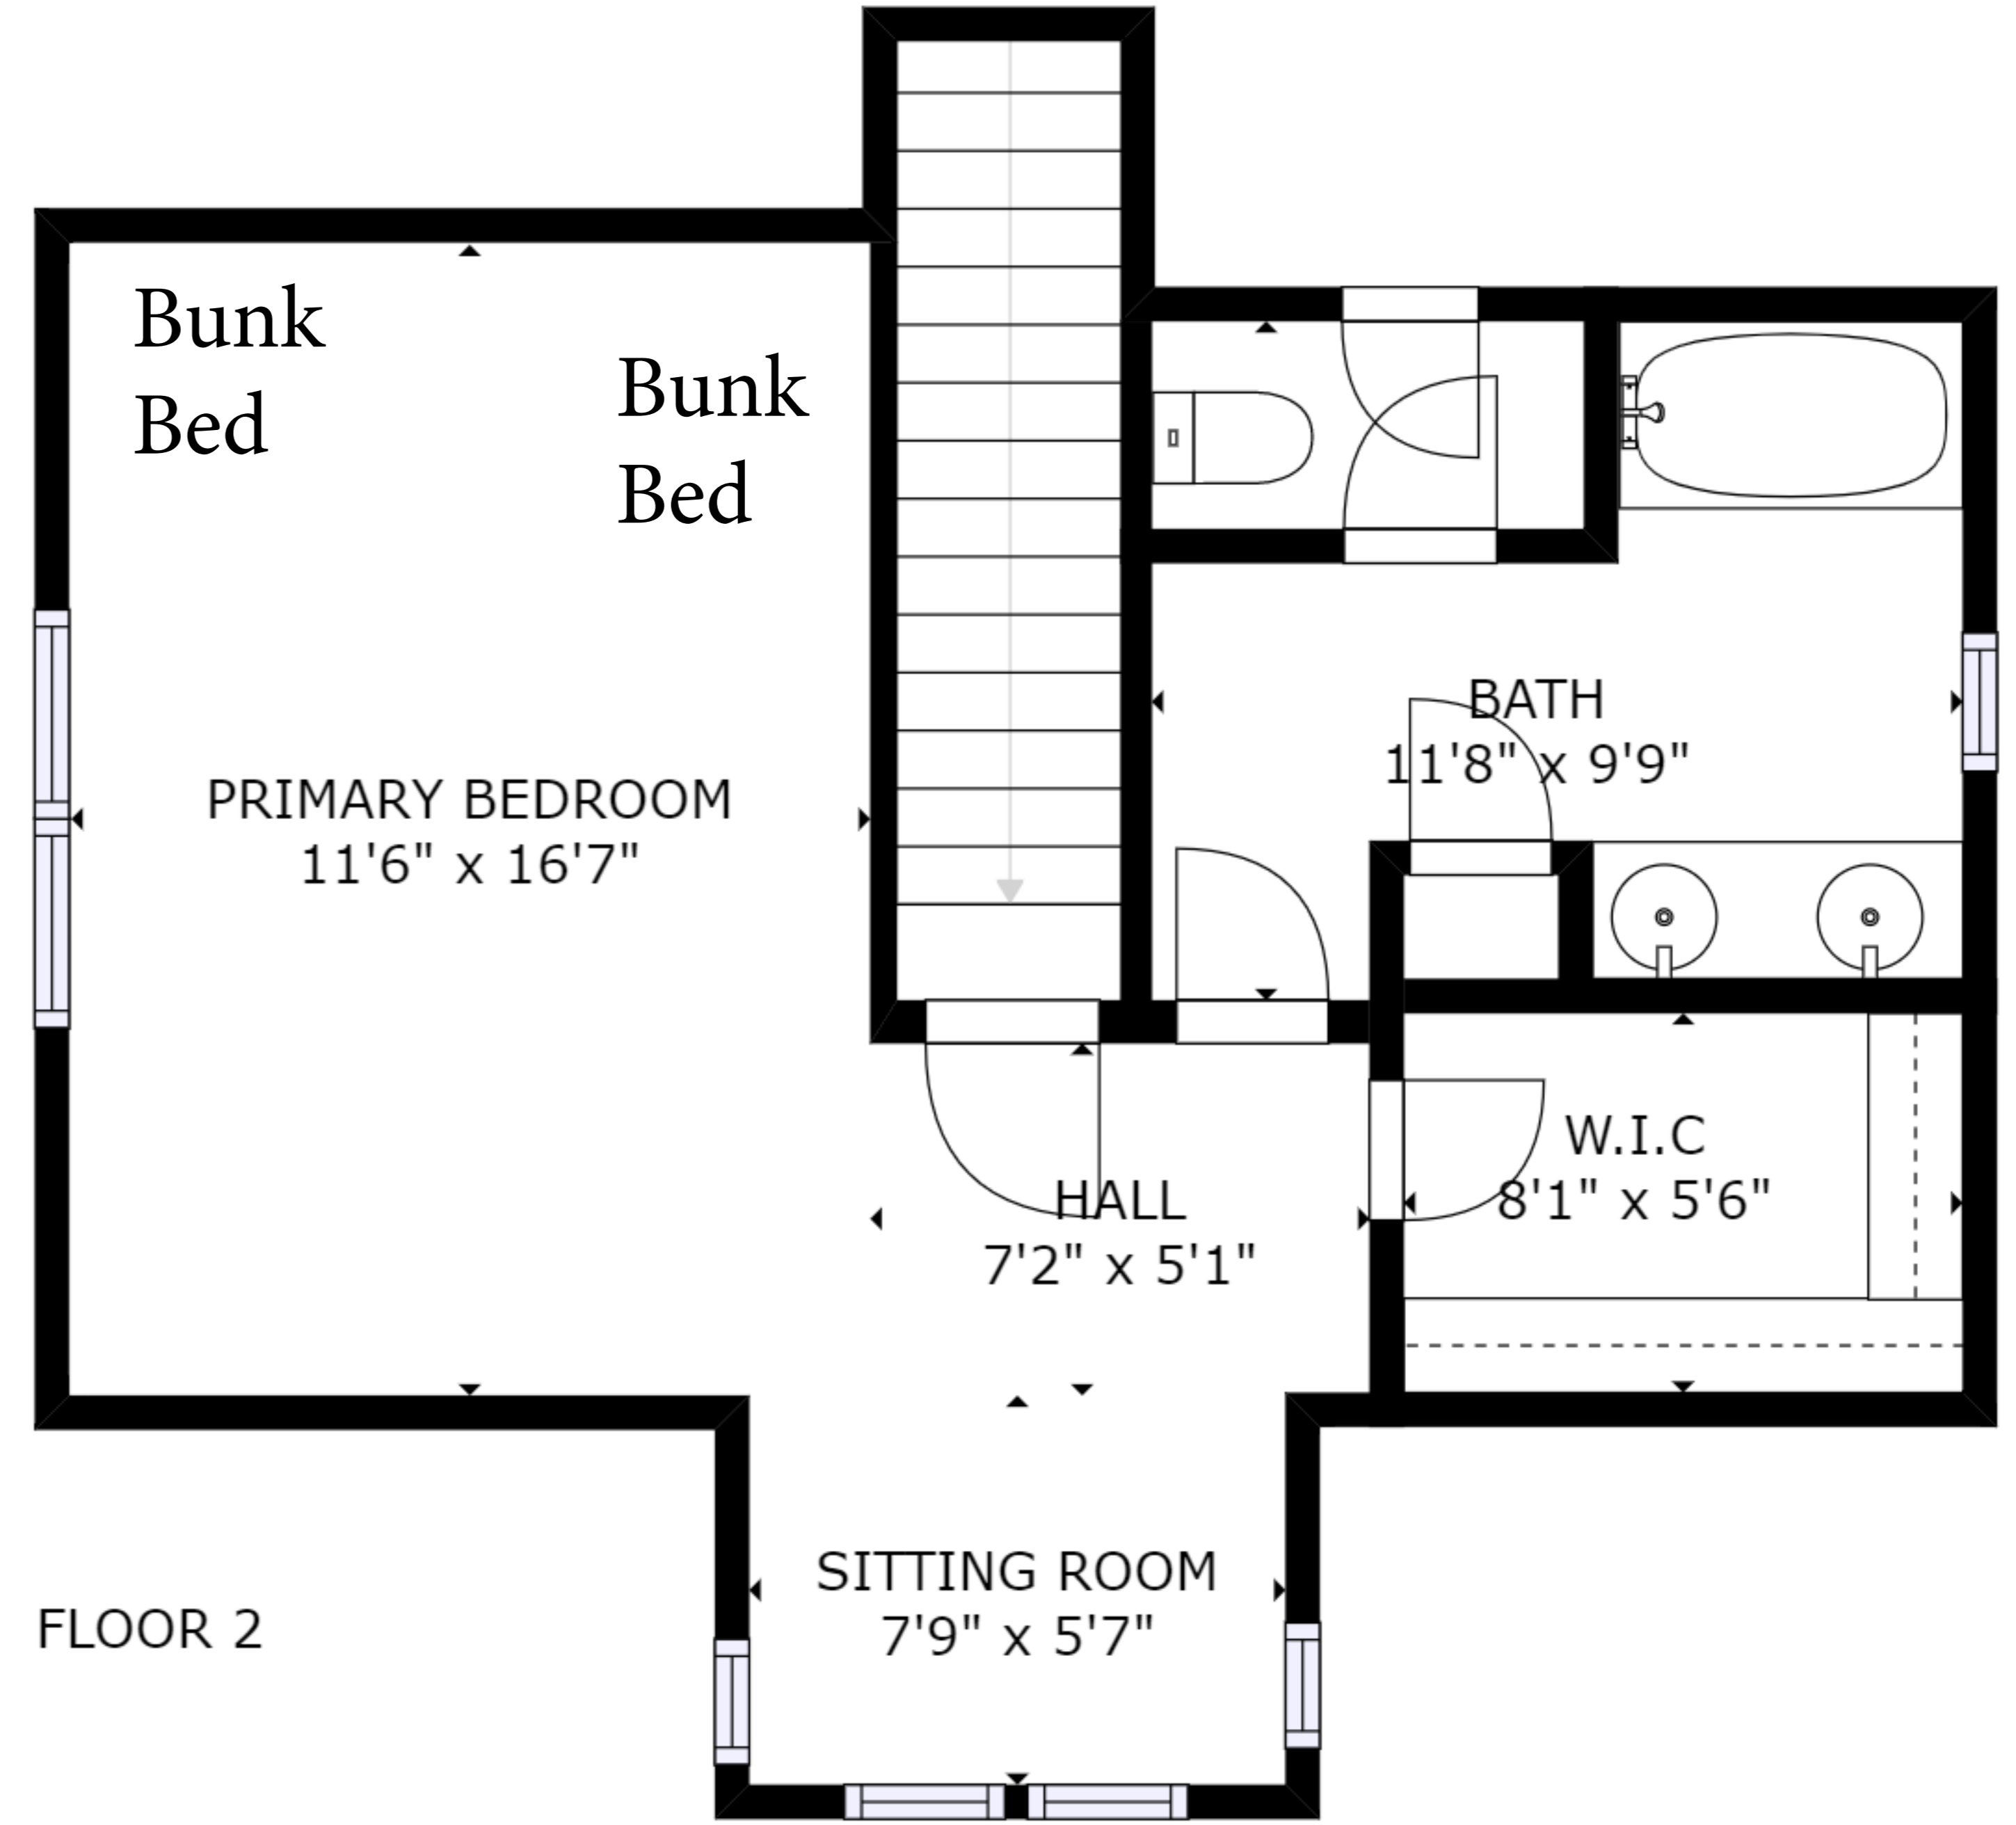

FLOOR 1

FLOOR 2

GROSS INTERNAL AREA  
 FLOOR 1: 1037 sq. ft, FLOOR 2: 491 sq. ft  
 TOTAL: 1528 sq. ft  
 SIZES AND DIMENSIONS ARE APPROXIMATE, ACTUAL MAY VARY.