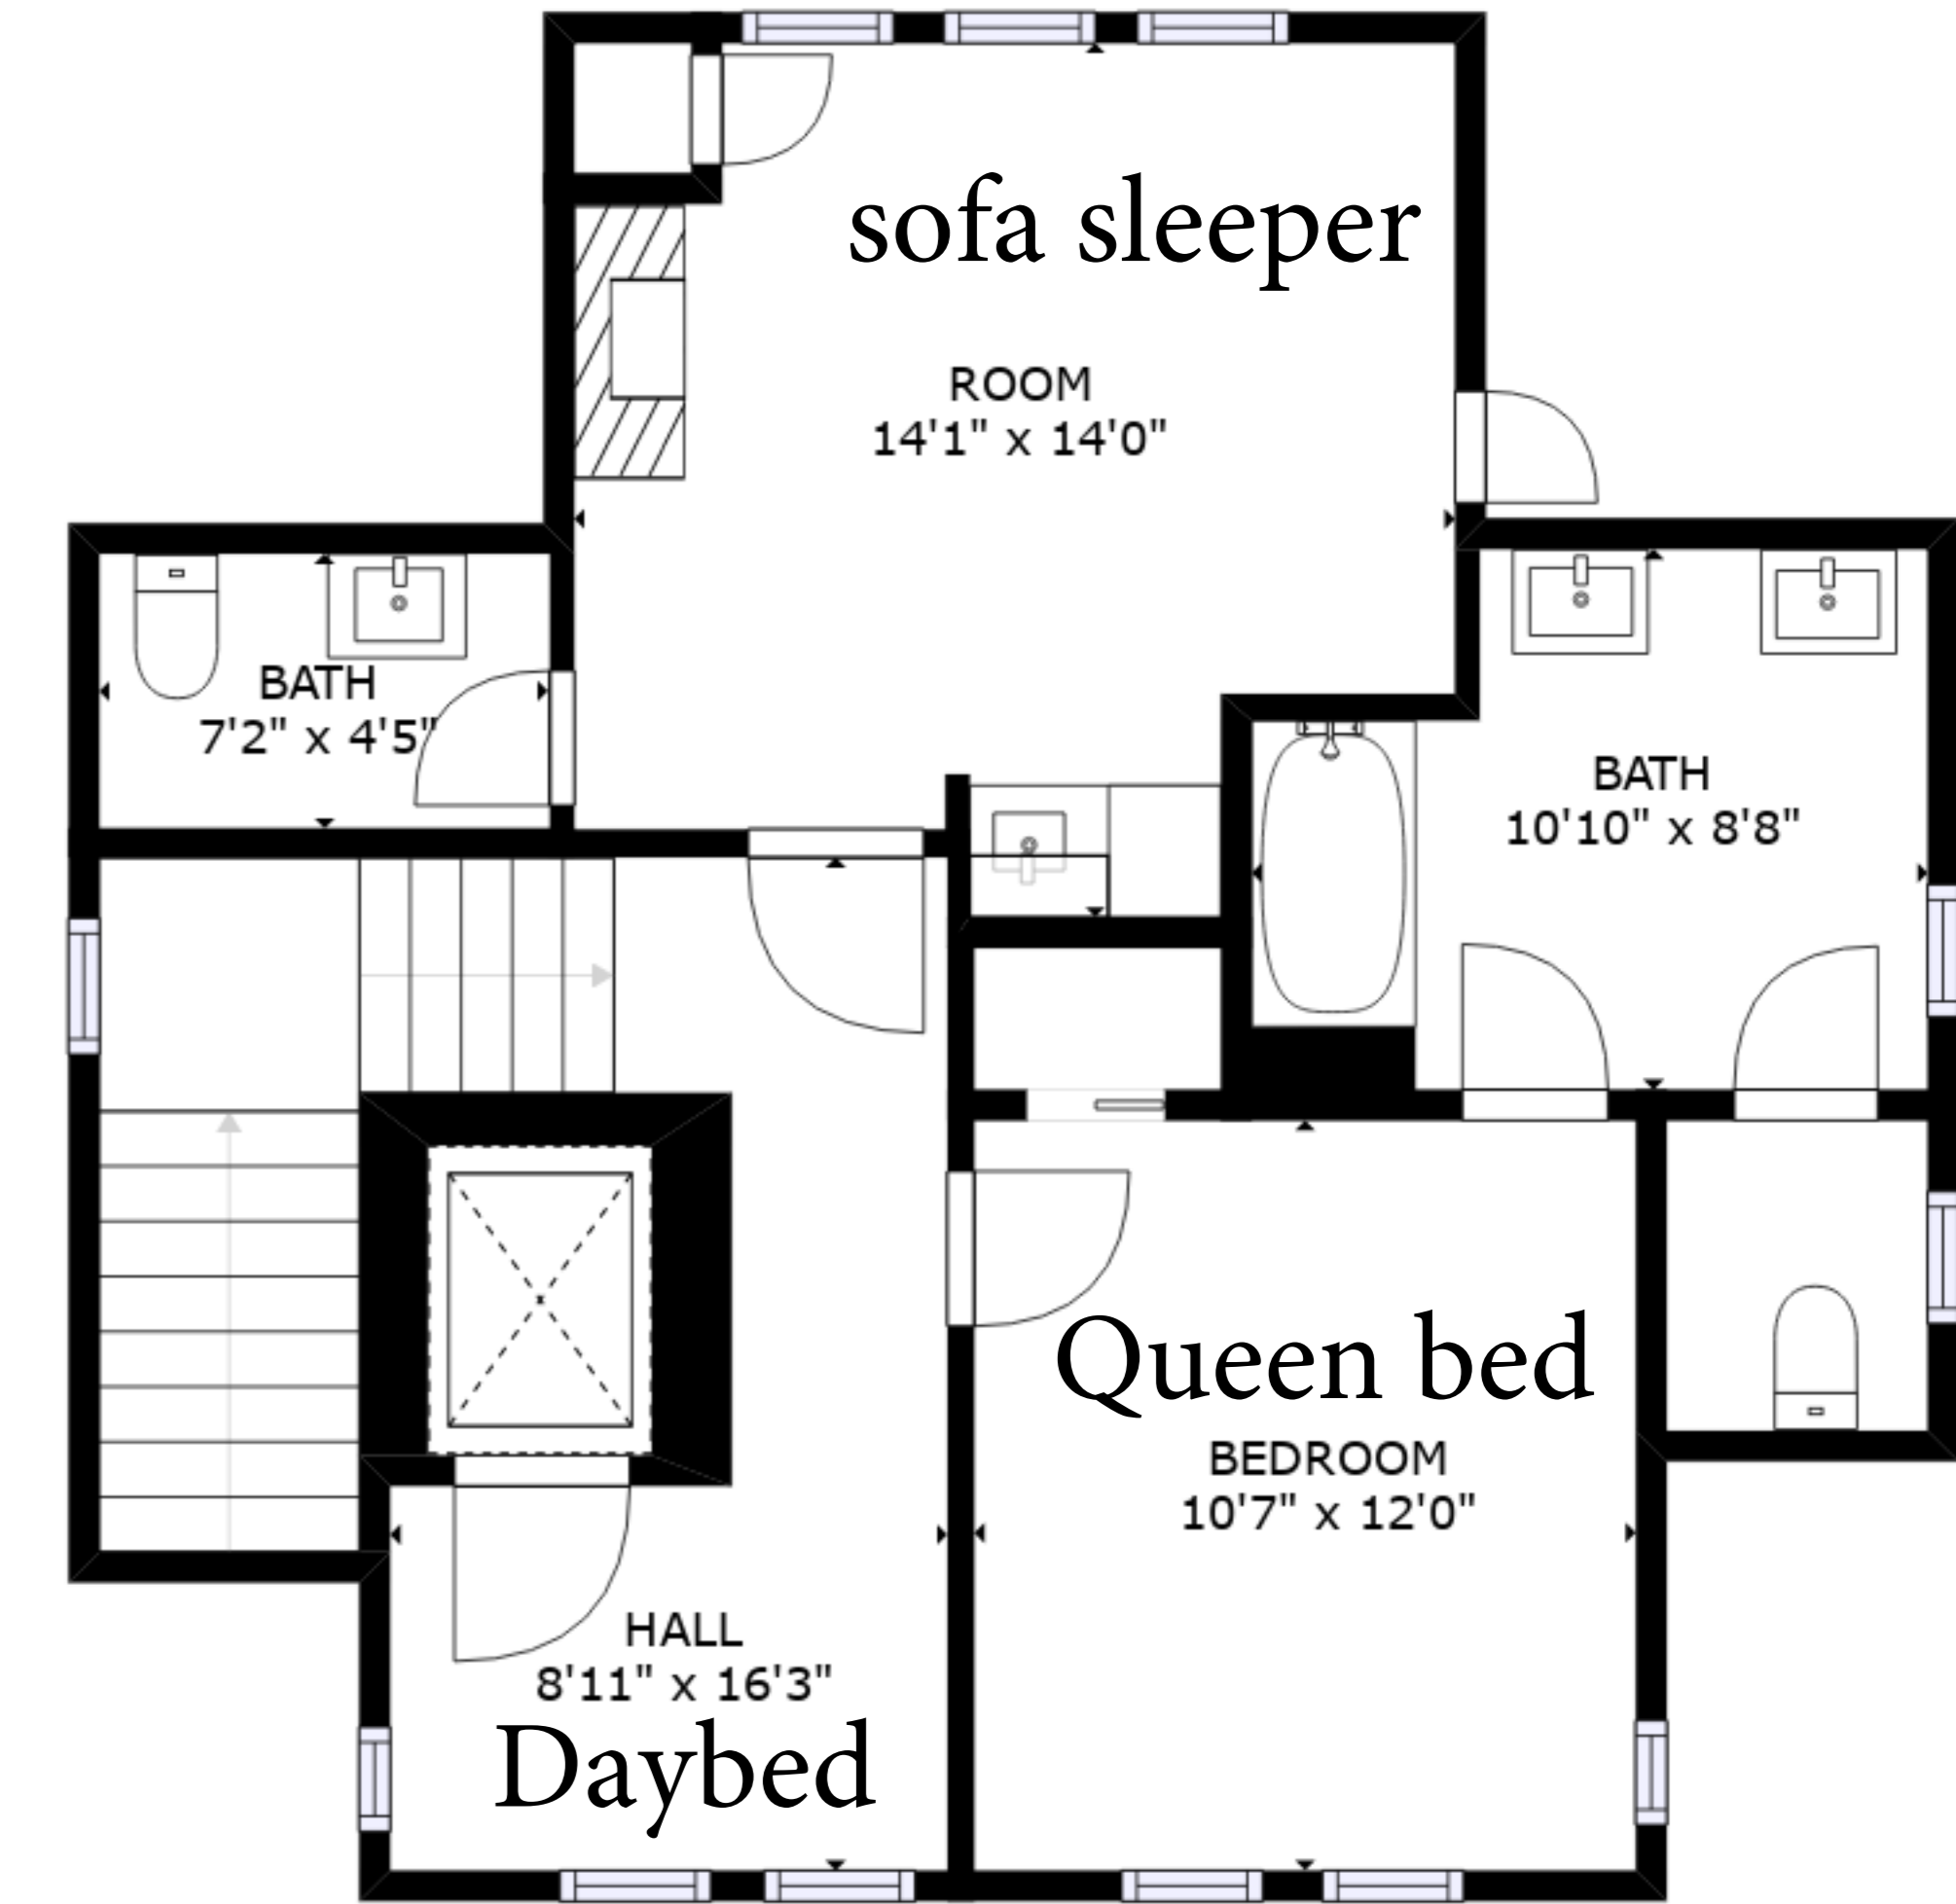

FLOOR 2

FLOOR 3

FLOOR 4

GROSS INTERNAL AREA
 FLOOR 1: 99 sq. ft, FLOOR 2: 829 sq. ft
 FLOOR 3: 863 sq. ft, FLOOR 4: 675 sq. ft
 EXCLUDED AREAS: , BALCONY: 558 sq. ft
 TOTAL: 2466 sq. ft

SIZES AND DIMENSIONS ARE APPROXIMATE, ACTUAL MAY VARY.