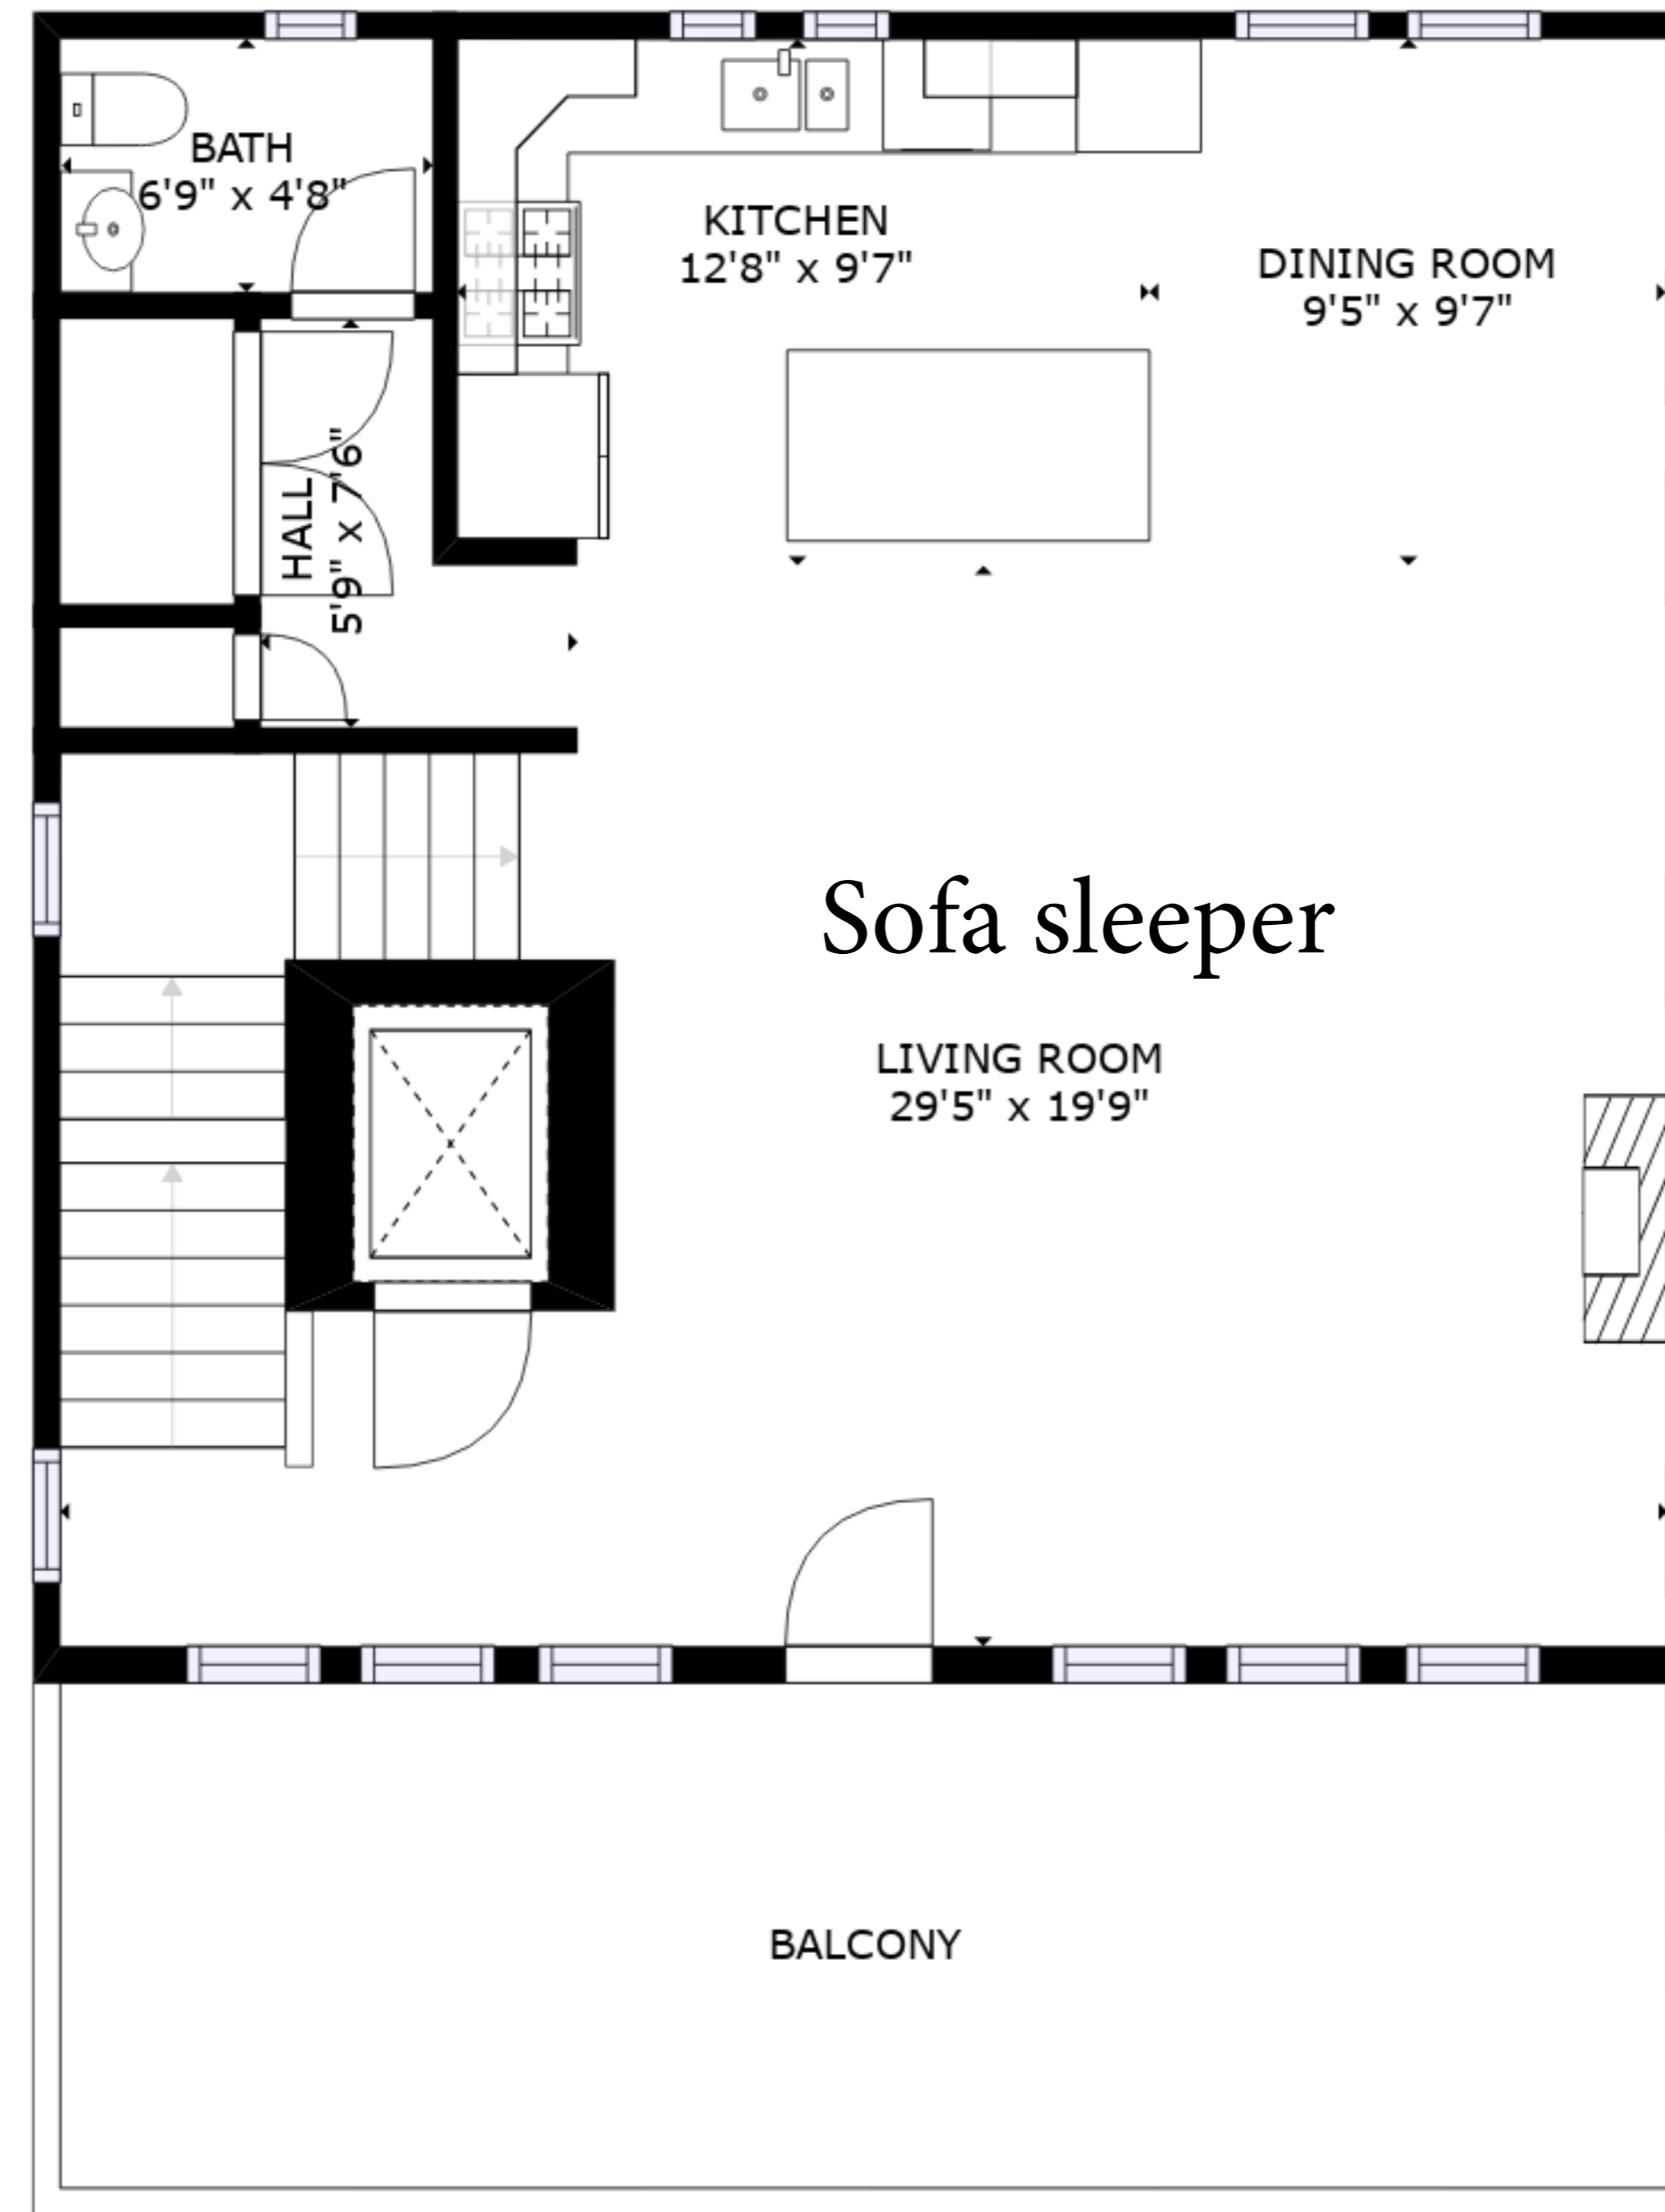

FLOOR 2

FLOOR 3

FLOOR 4

GROSS INTERNAL AREA
 FLOOR 1: 99 sq. ft, FLOOR 2: 829 sq. ft
 FLOOR 3: 863 sq. ft, FLOOR 4: 675 sq. ft
 EXCLUDED AREAS: , BALCONY: 558 sq. ft
 TOTAL: 2466 sq. ft

SIZES AND DIMENSIONS ARE APPROXIMATE, ACTUAL MAY VARY.