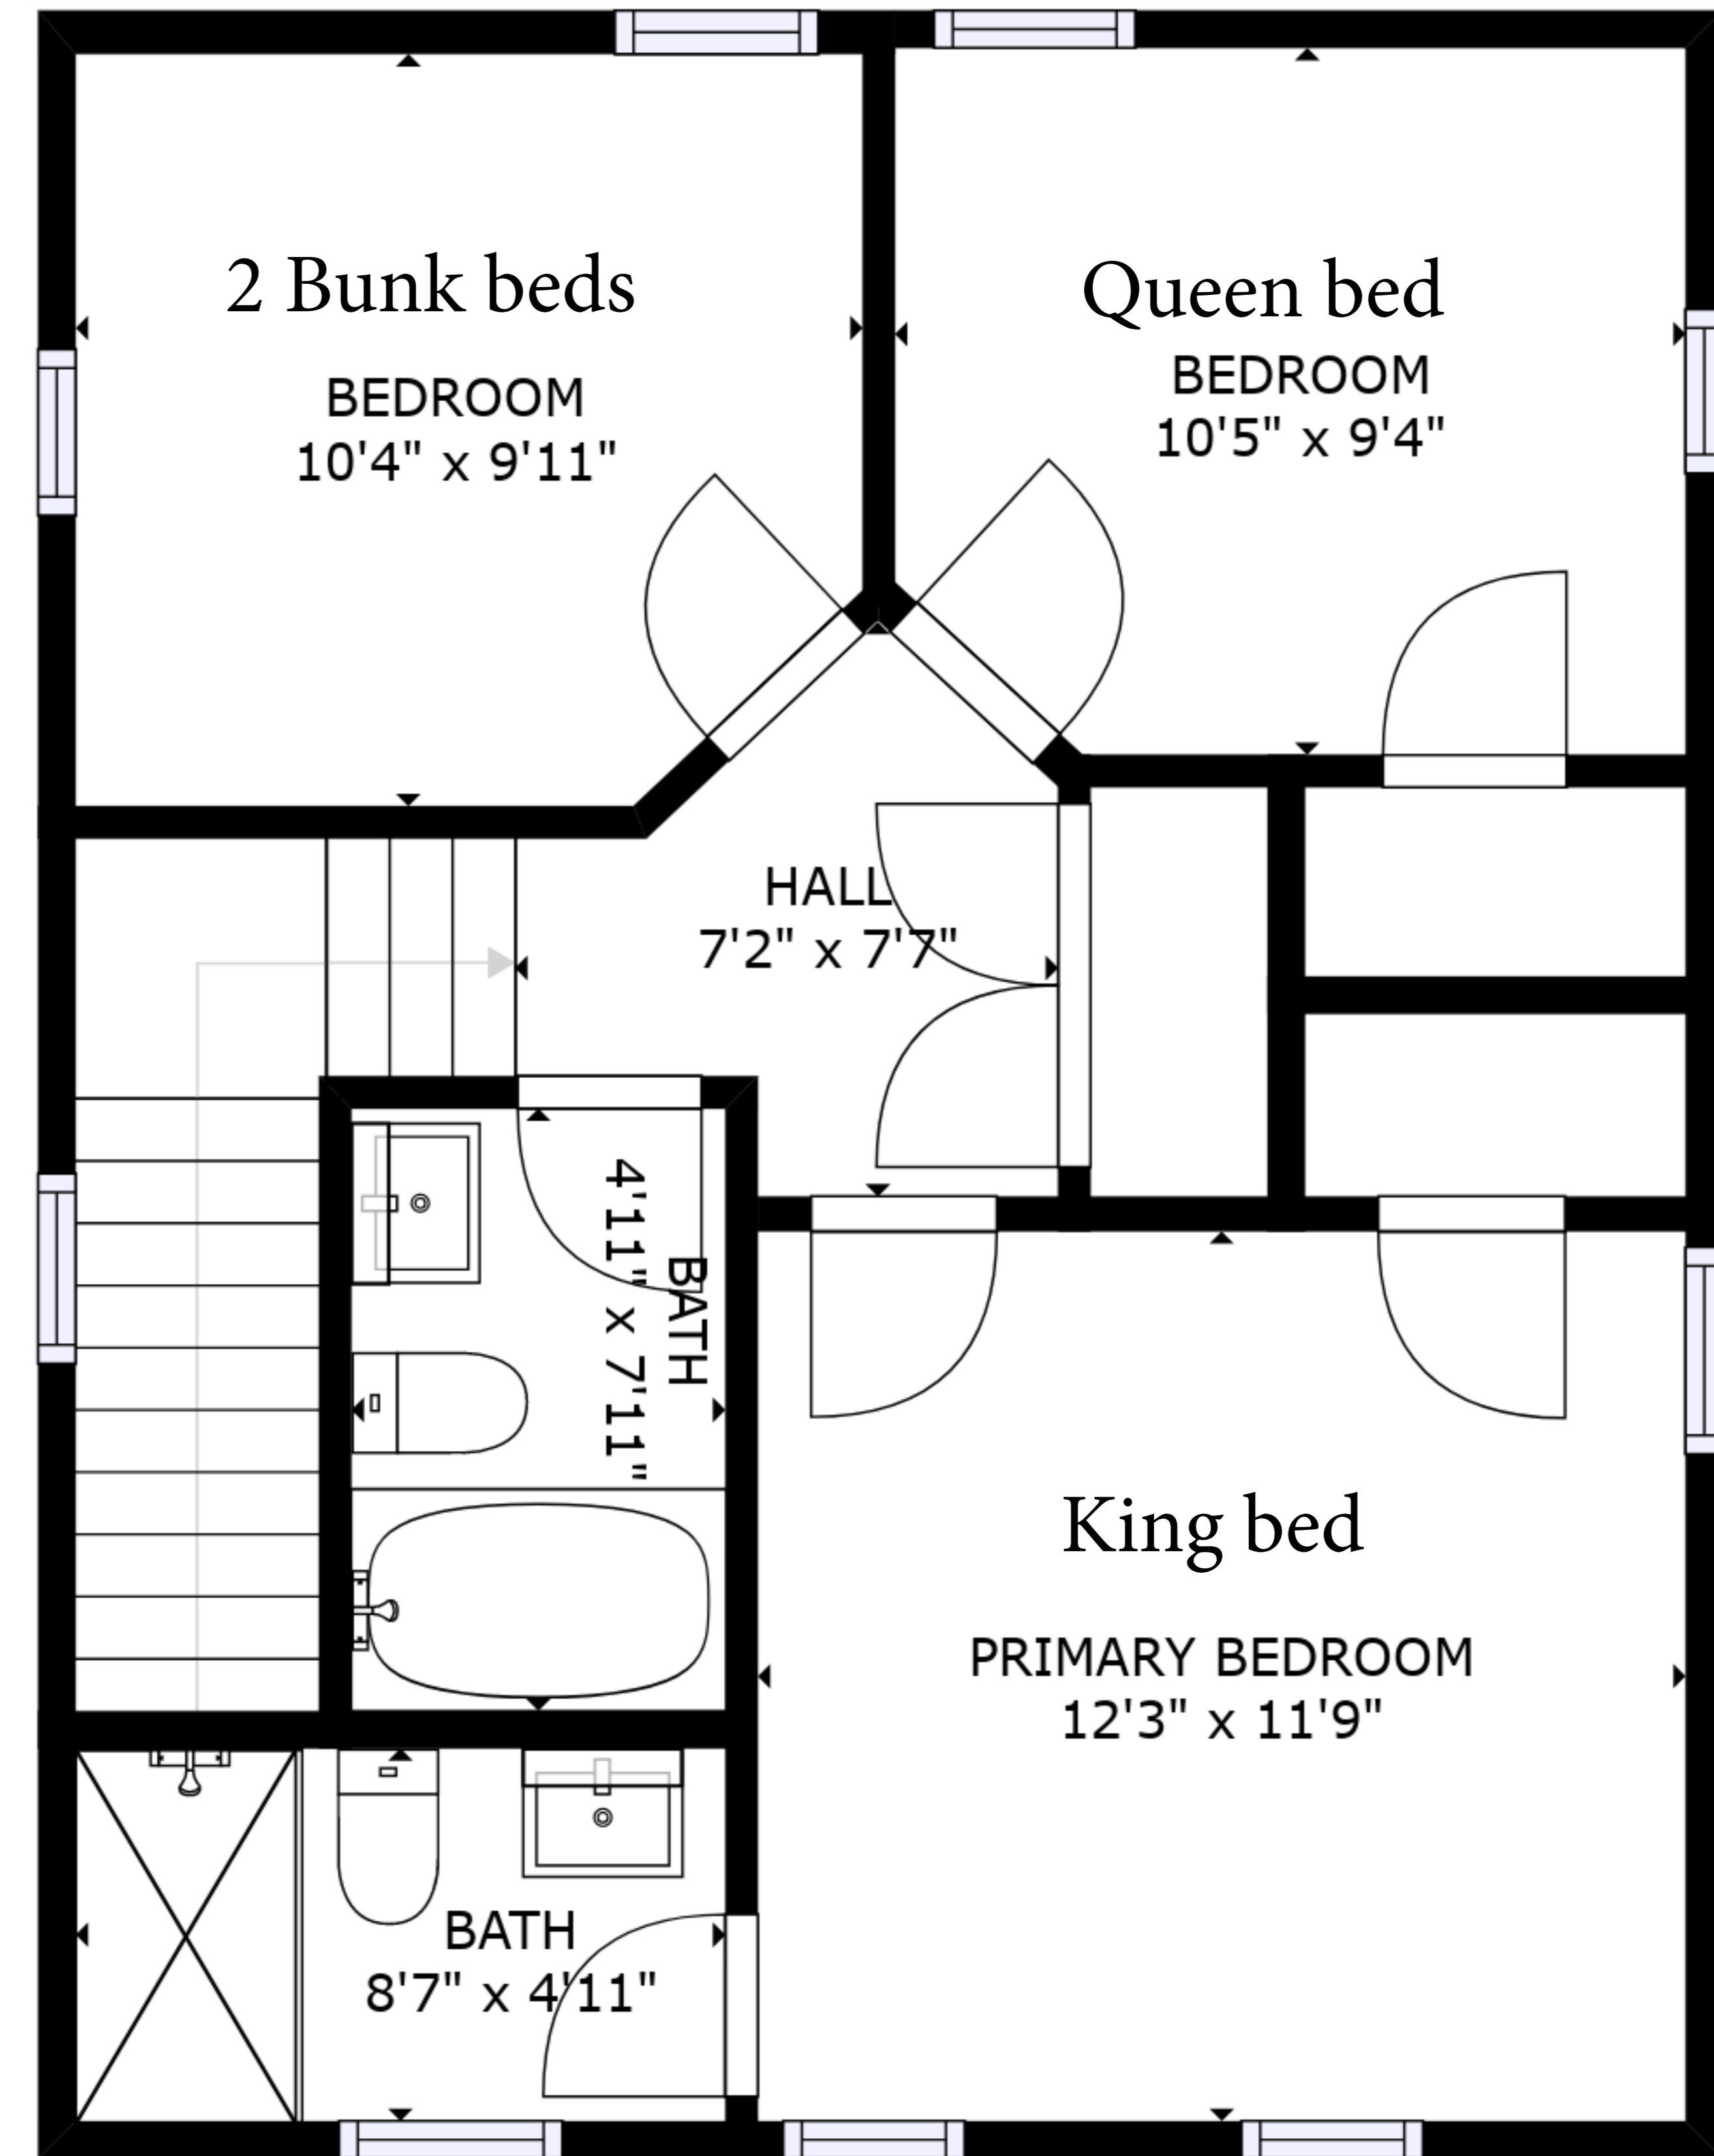

FLOOR 1

FLOOR 2

GROSS INTERNAL AREA
 FLOOR 1: 675 sq. ft, FLOOR 2: 578 sq. ft
 TOTAL: 1253 sq. ft
 SIZES AND DIMENSIONS ARE APPROXIMATE, ACTUAL MAY VARY.