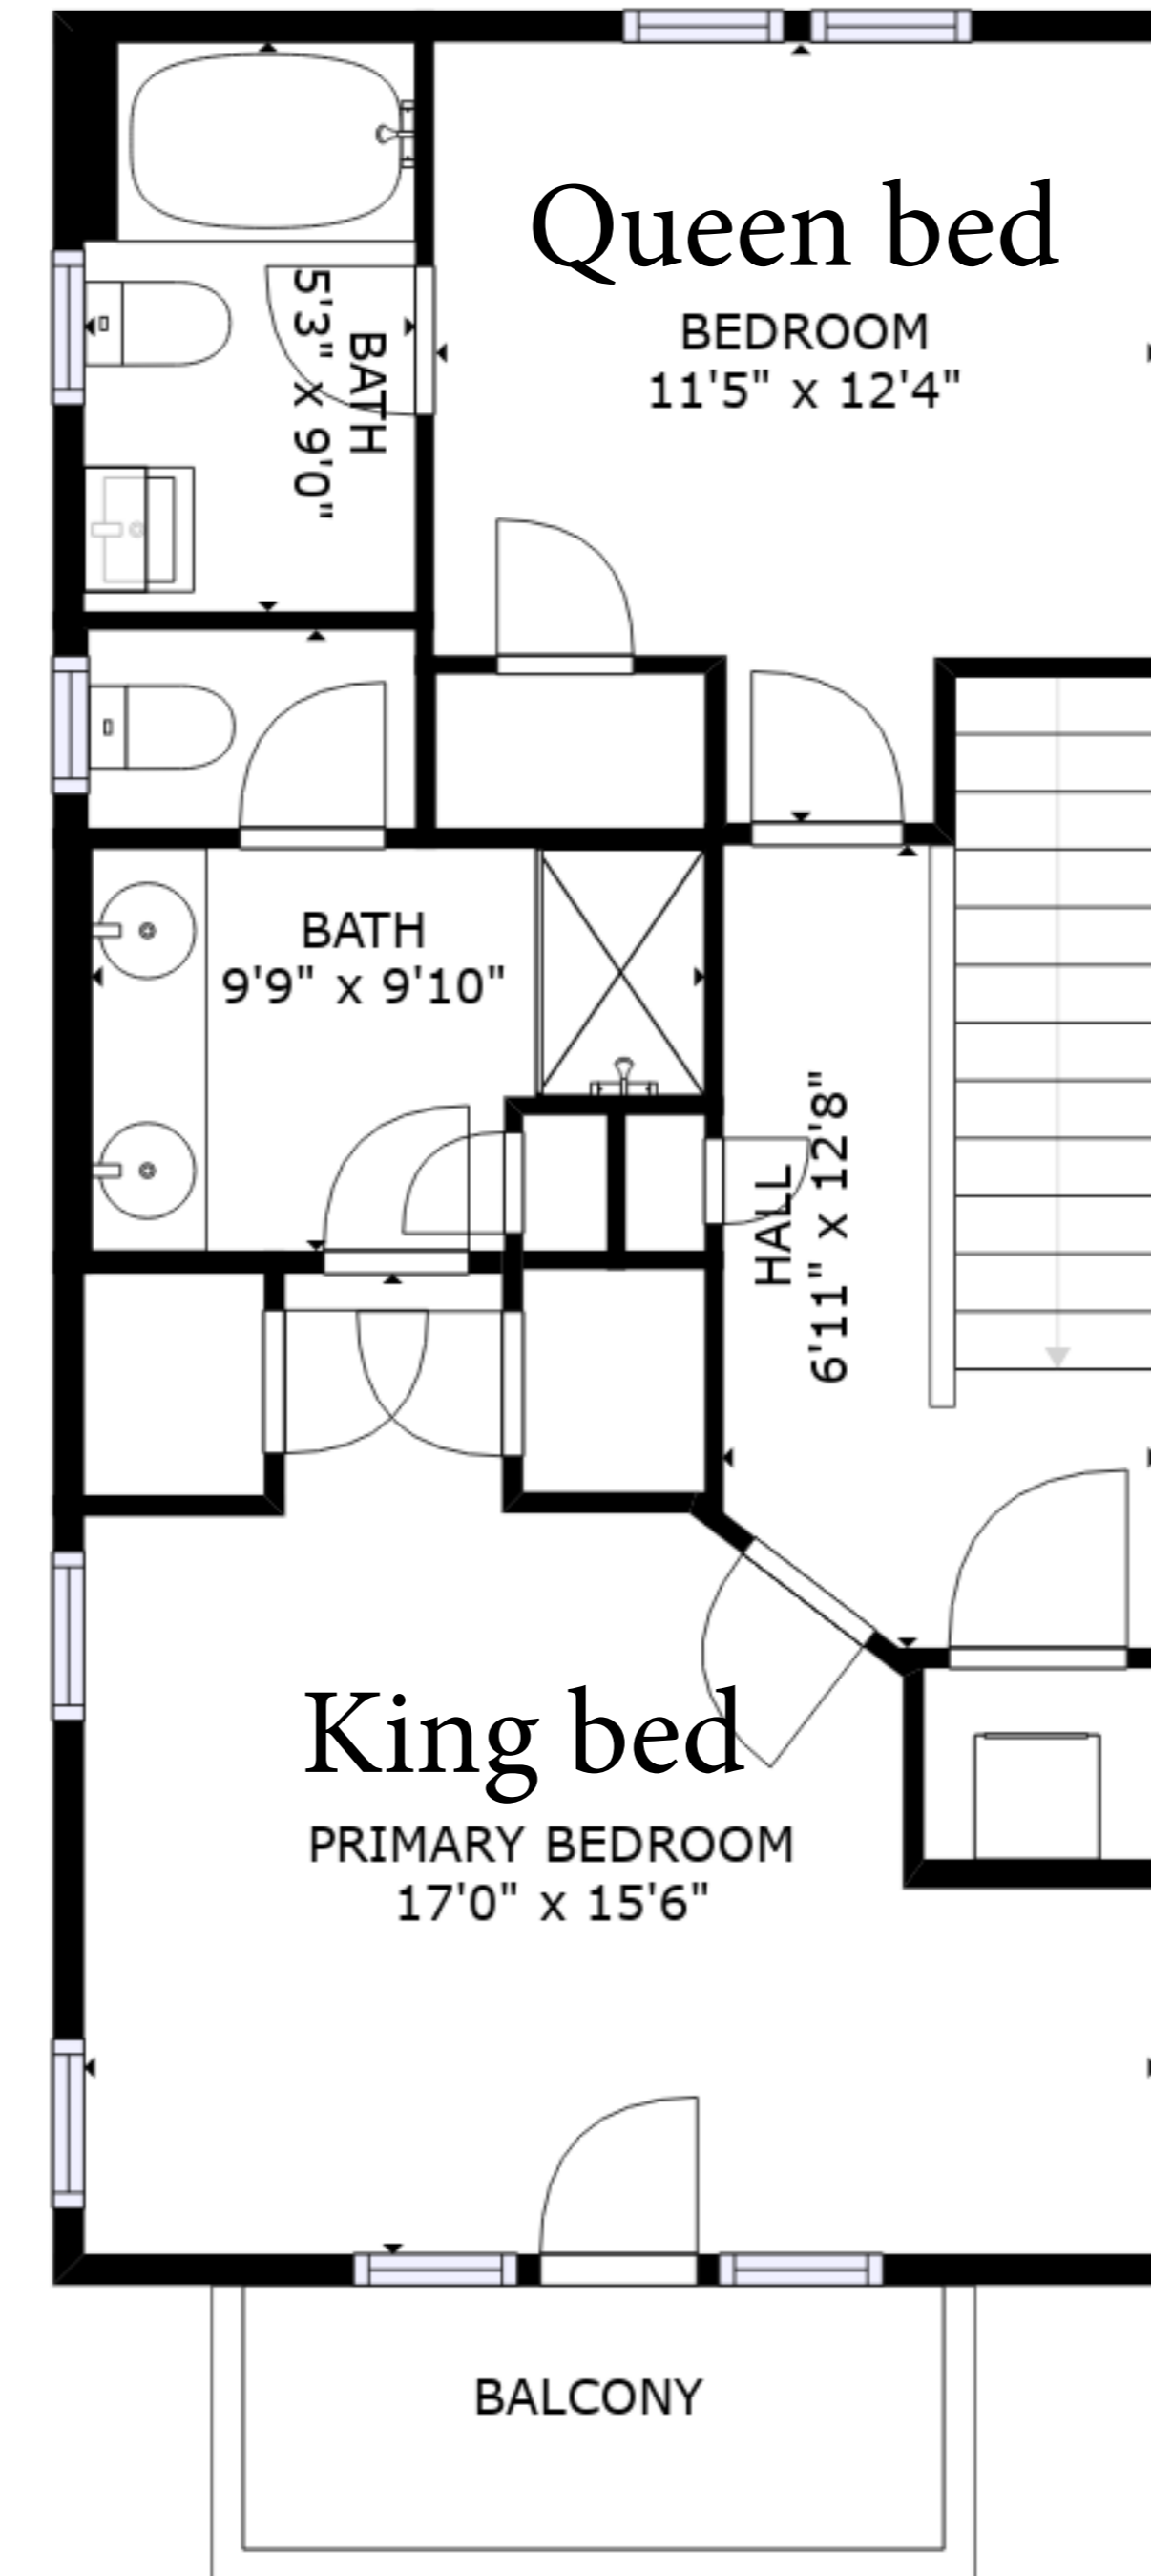

FLOOR 1

FLOOR 2

Carriage house has a Queen bed

GROSS INTERNAL AREA
 FLOOR 1: 827 sq. ft, FLOOR 2: 595 sq. ft
 EXCLUDED AREAS: , PORCH: 149 sq. ft
 BALCONY: 46 sq. ft
 TOTAL: 1422 sq. ft

SIZES AND DIMENSIONS ARE APPROXIMATE, ACTUAL MAY VARY.