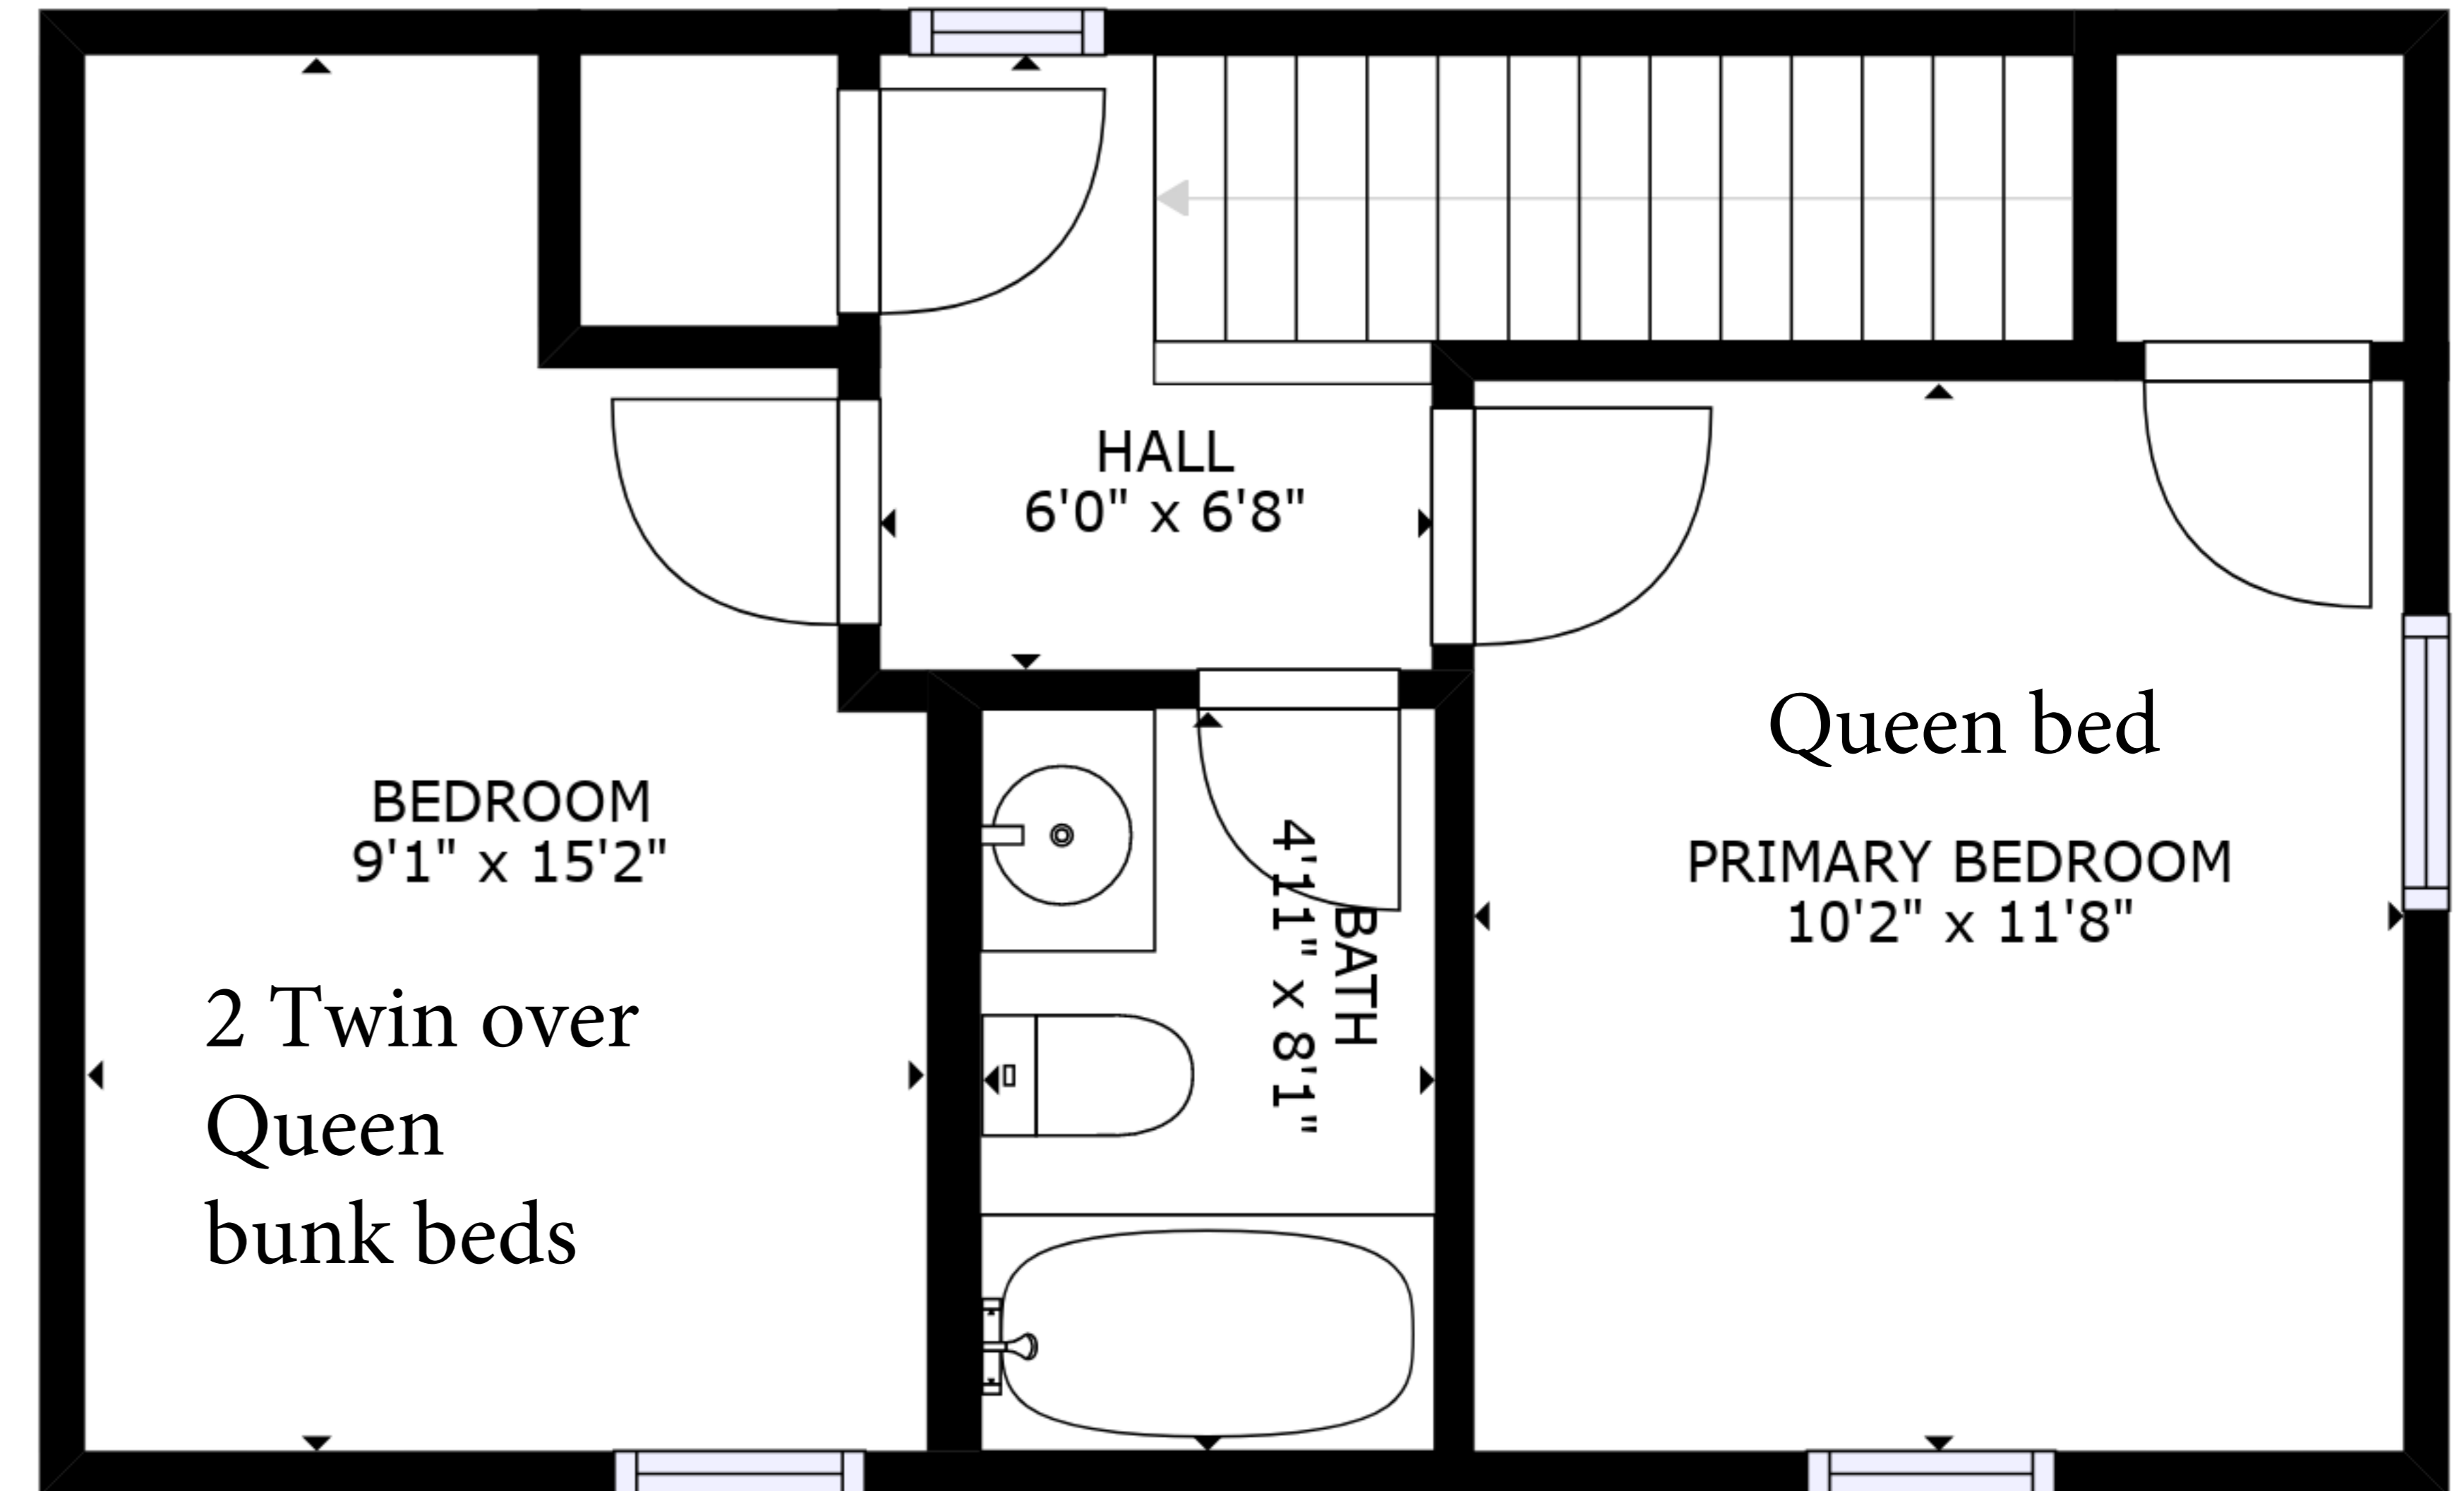

FLOOR 1

FLOOR 2

GROSS INTERNAL AREA
 FLOOR 1: 385 sq. ft, FLOOR 2: 385 sq. ft
 EXCLUDED AREAS: , PORCH: 134 sq. ft
 TOTAL: 770 sq. ft

SIZES AND DIMENSIONS ARE APPROXIMATE, ACTUAL MAY VARY.