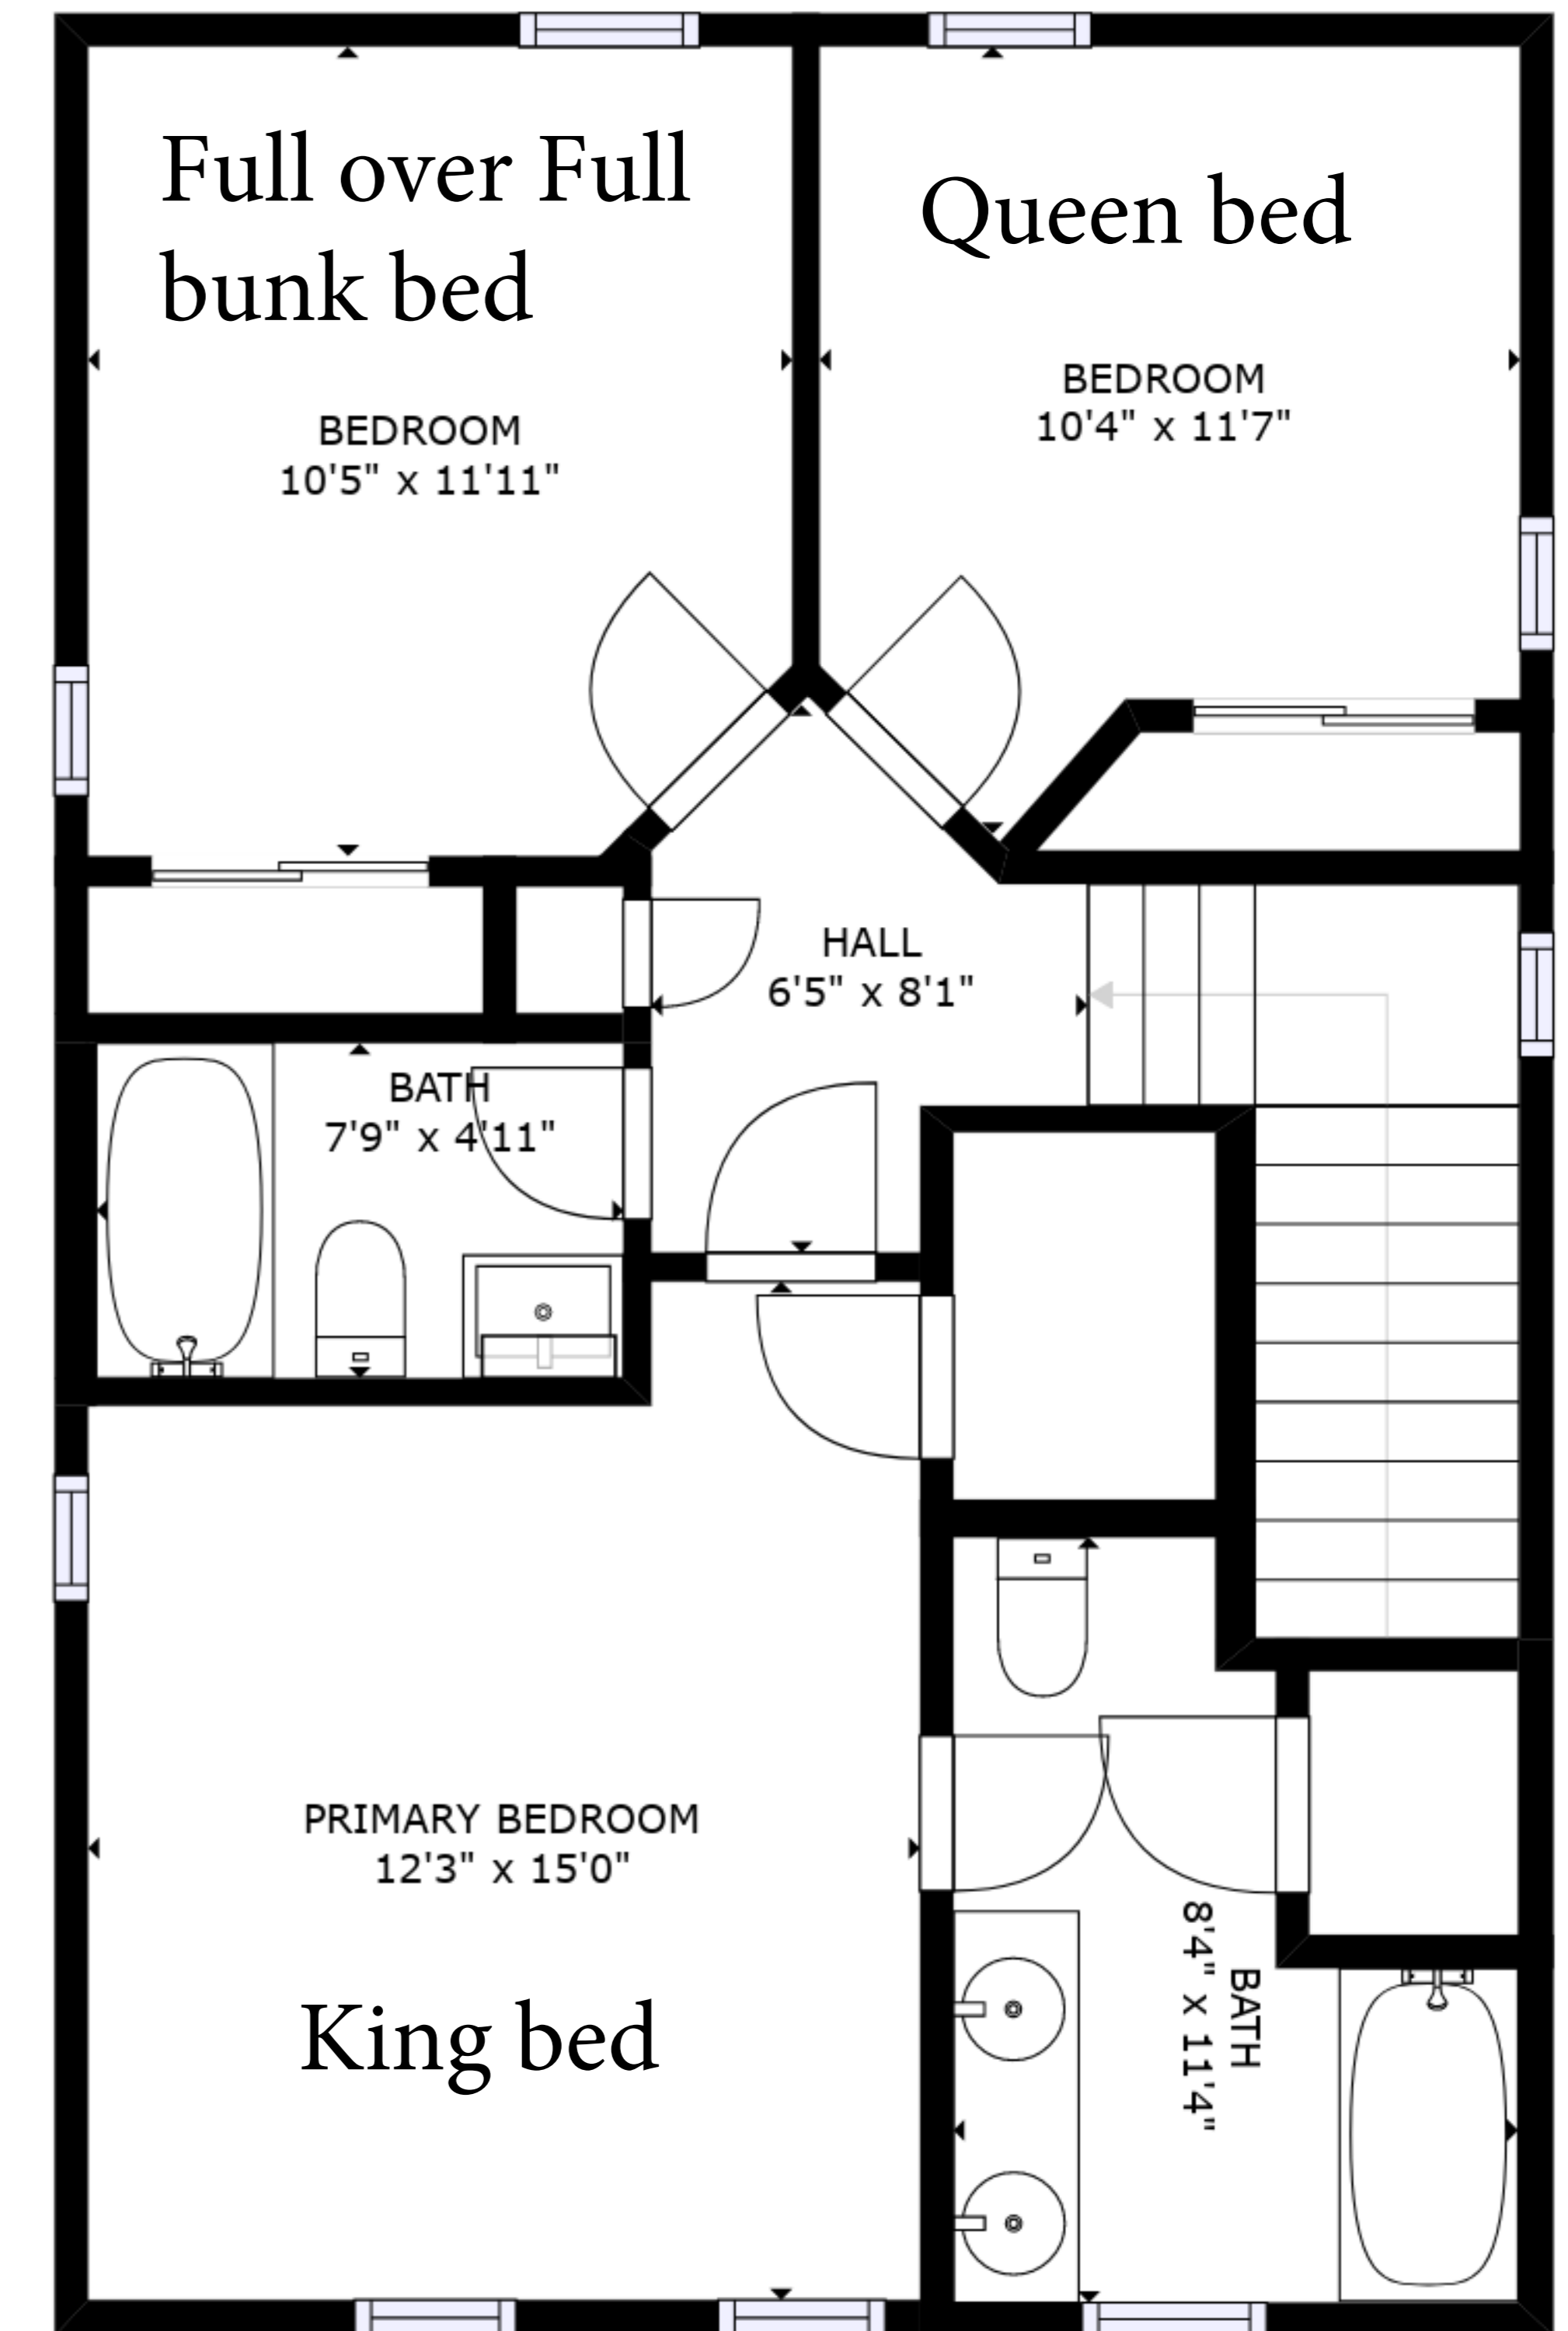

FLOOR 1

FLOOR 2

FLOOR 3

GROSS INTERNAL AREA  
 FLOOR 1: 388 sq. ft, FLOOR 2: 707 sq. ft  
 FLOOR 3: 703 sq. ft, EXCLUDED AREAS:  
 BALCONY: 120 sq. ft, PORCH: 105 sq. ft  
 TOTAL: 1798 sq. ft

SIZES AND DIMENSIONS ARE APPROXIMATE, ACTUAL MAY VARY.