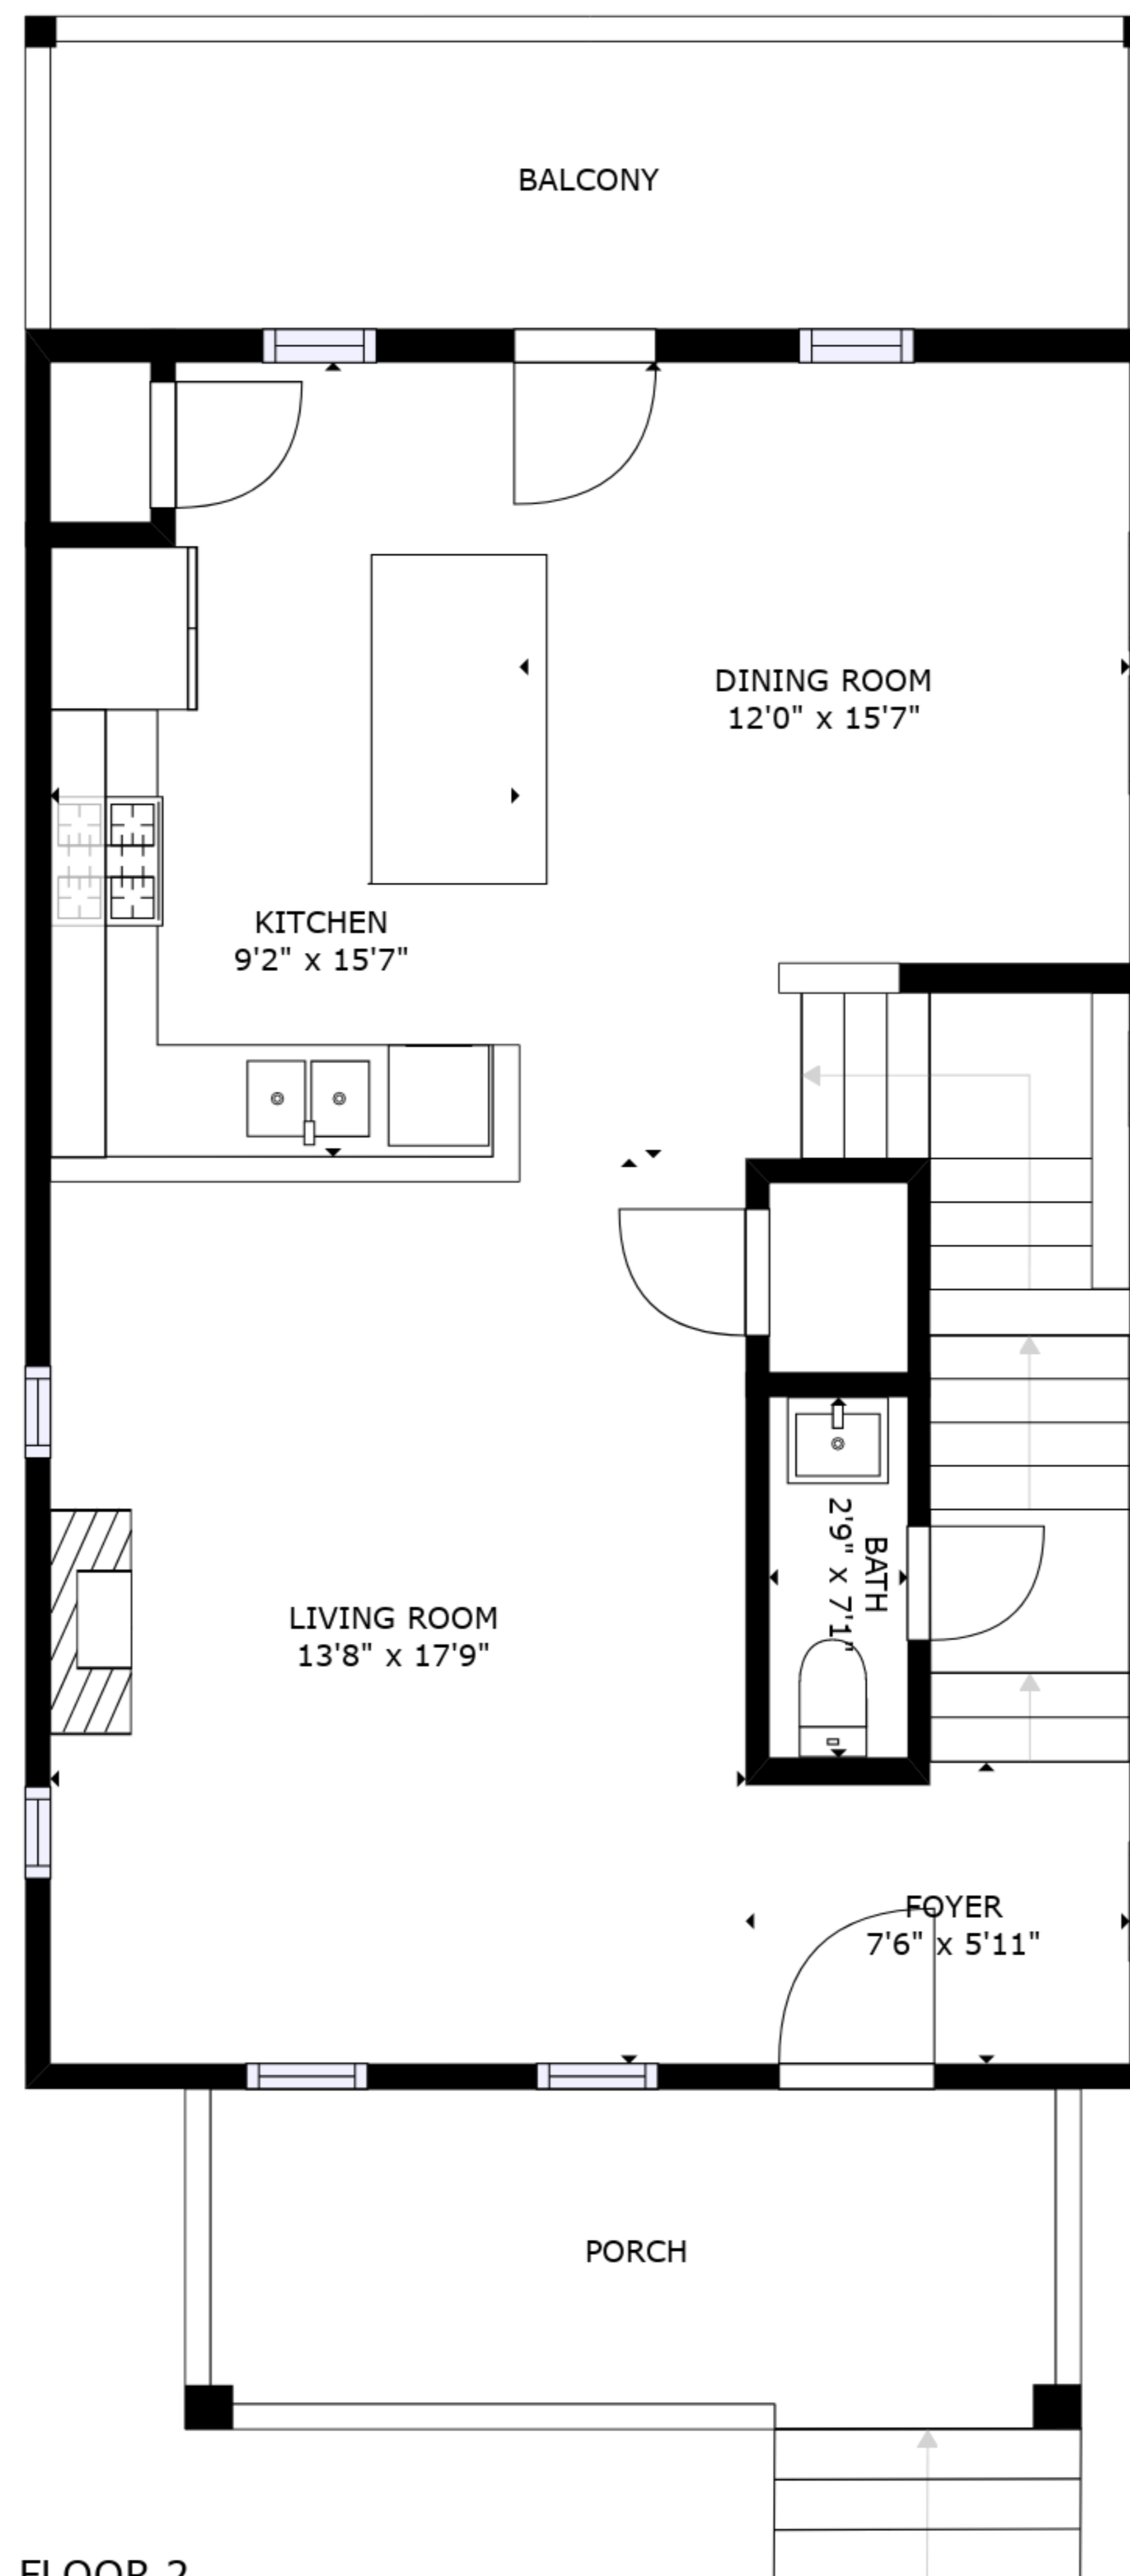

FLOOR 1

FLOOR 2

FLOOR 3

GROSS INTERNAL AREA  
 FLOOR 1: 388 sq. ft, FLOOR 2: 707 sq. ft  
 FLOOR 3: 703 sq. ft, EXCLUDED AREAS:  
 BALCONY: 120 sq. ft, PORCH: 105 sq. ft  
 TOTAL: 1798 sq. ft

SIZES AND DIMENSIONS ARE APPROXIMATE, ACTUAL MAY VARY.