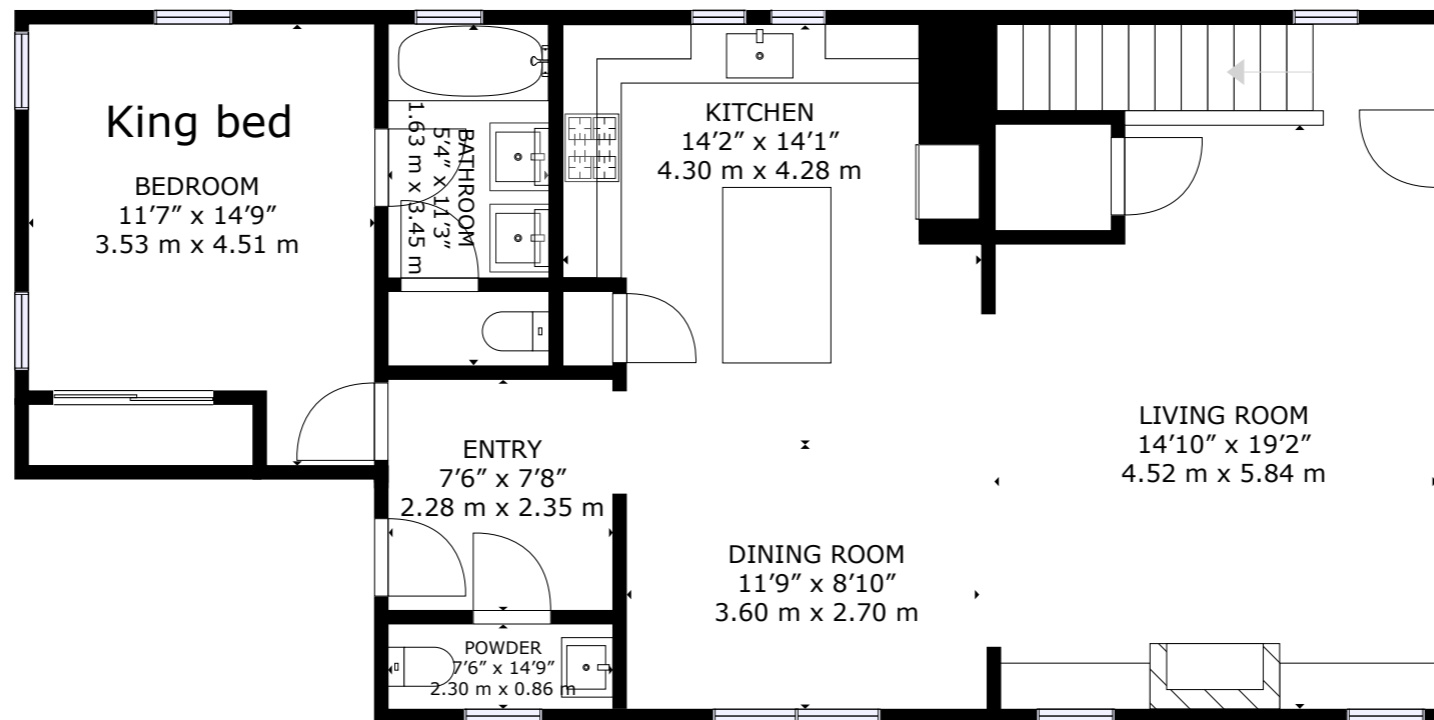

FLOOR 2

FLOOR 1

GROSS INTERNAL AREA
FLOOR 1: 987 sq.ft, FLOOR 2: 620 sq.ft
TOTAL: 1607 sq.ft

SIZES AND DIMENSIONS ARE APPROXIMATE, ACTUAL MAY VARY.