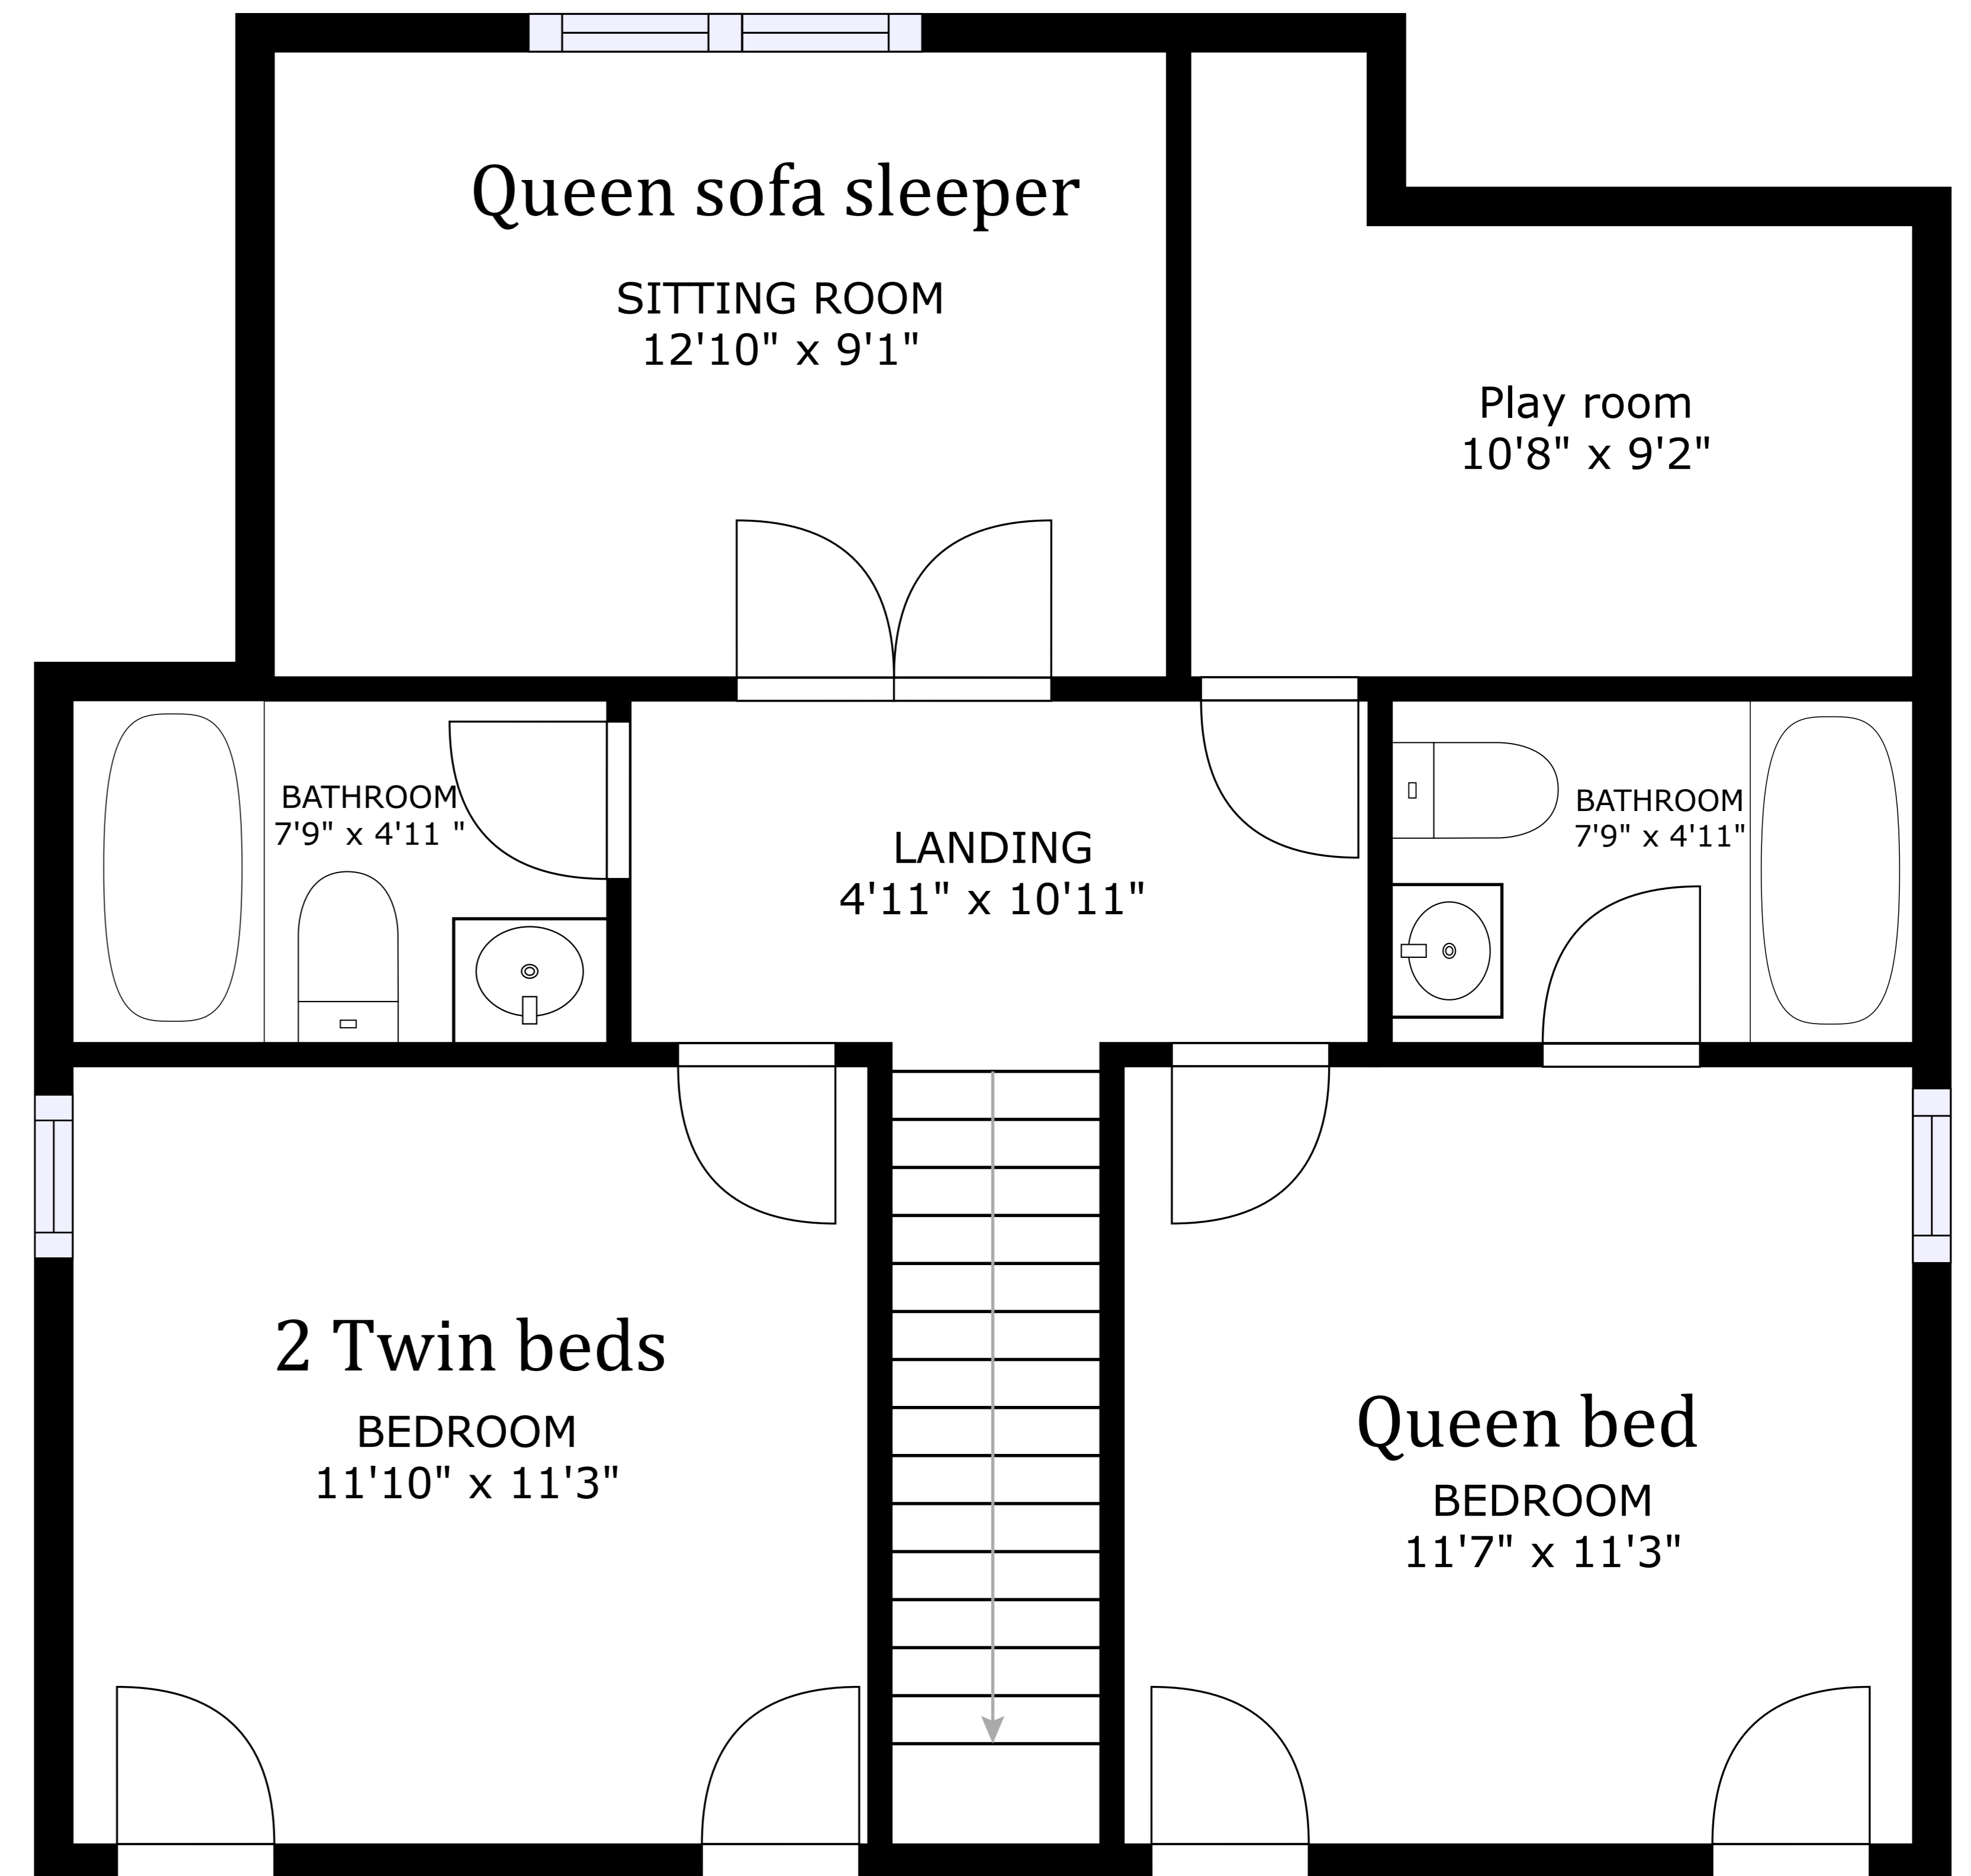

1ST FLOOR

2ND FLOOR

GROSS INTERNAL AREA
 1ST FLOOR: 913 SQ. FT, 2ND FLOOR: 663 SQ. FT
 TOTAL: 1,576 sq. ft
 SIZES AND DIMENSIONS ARE APPROXIMATE, ACTUAL MAY VARY.