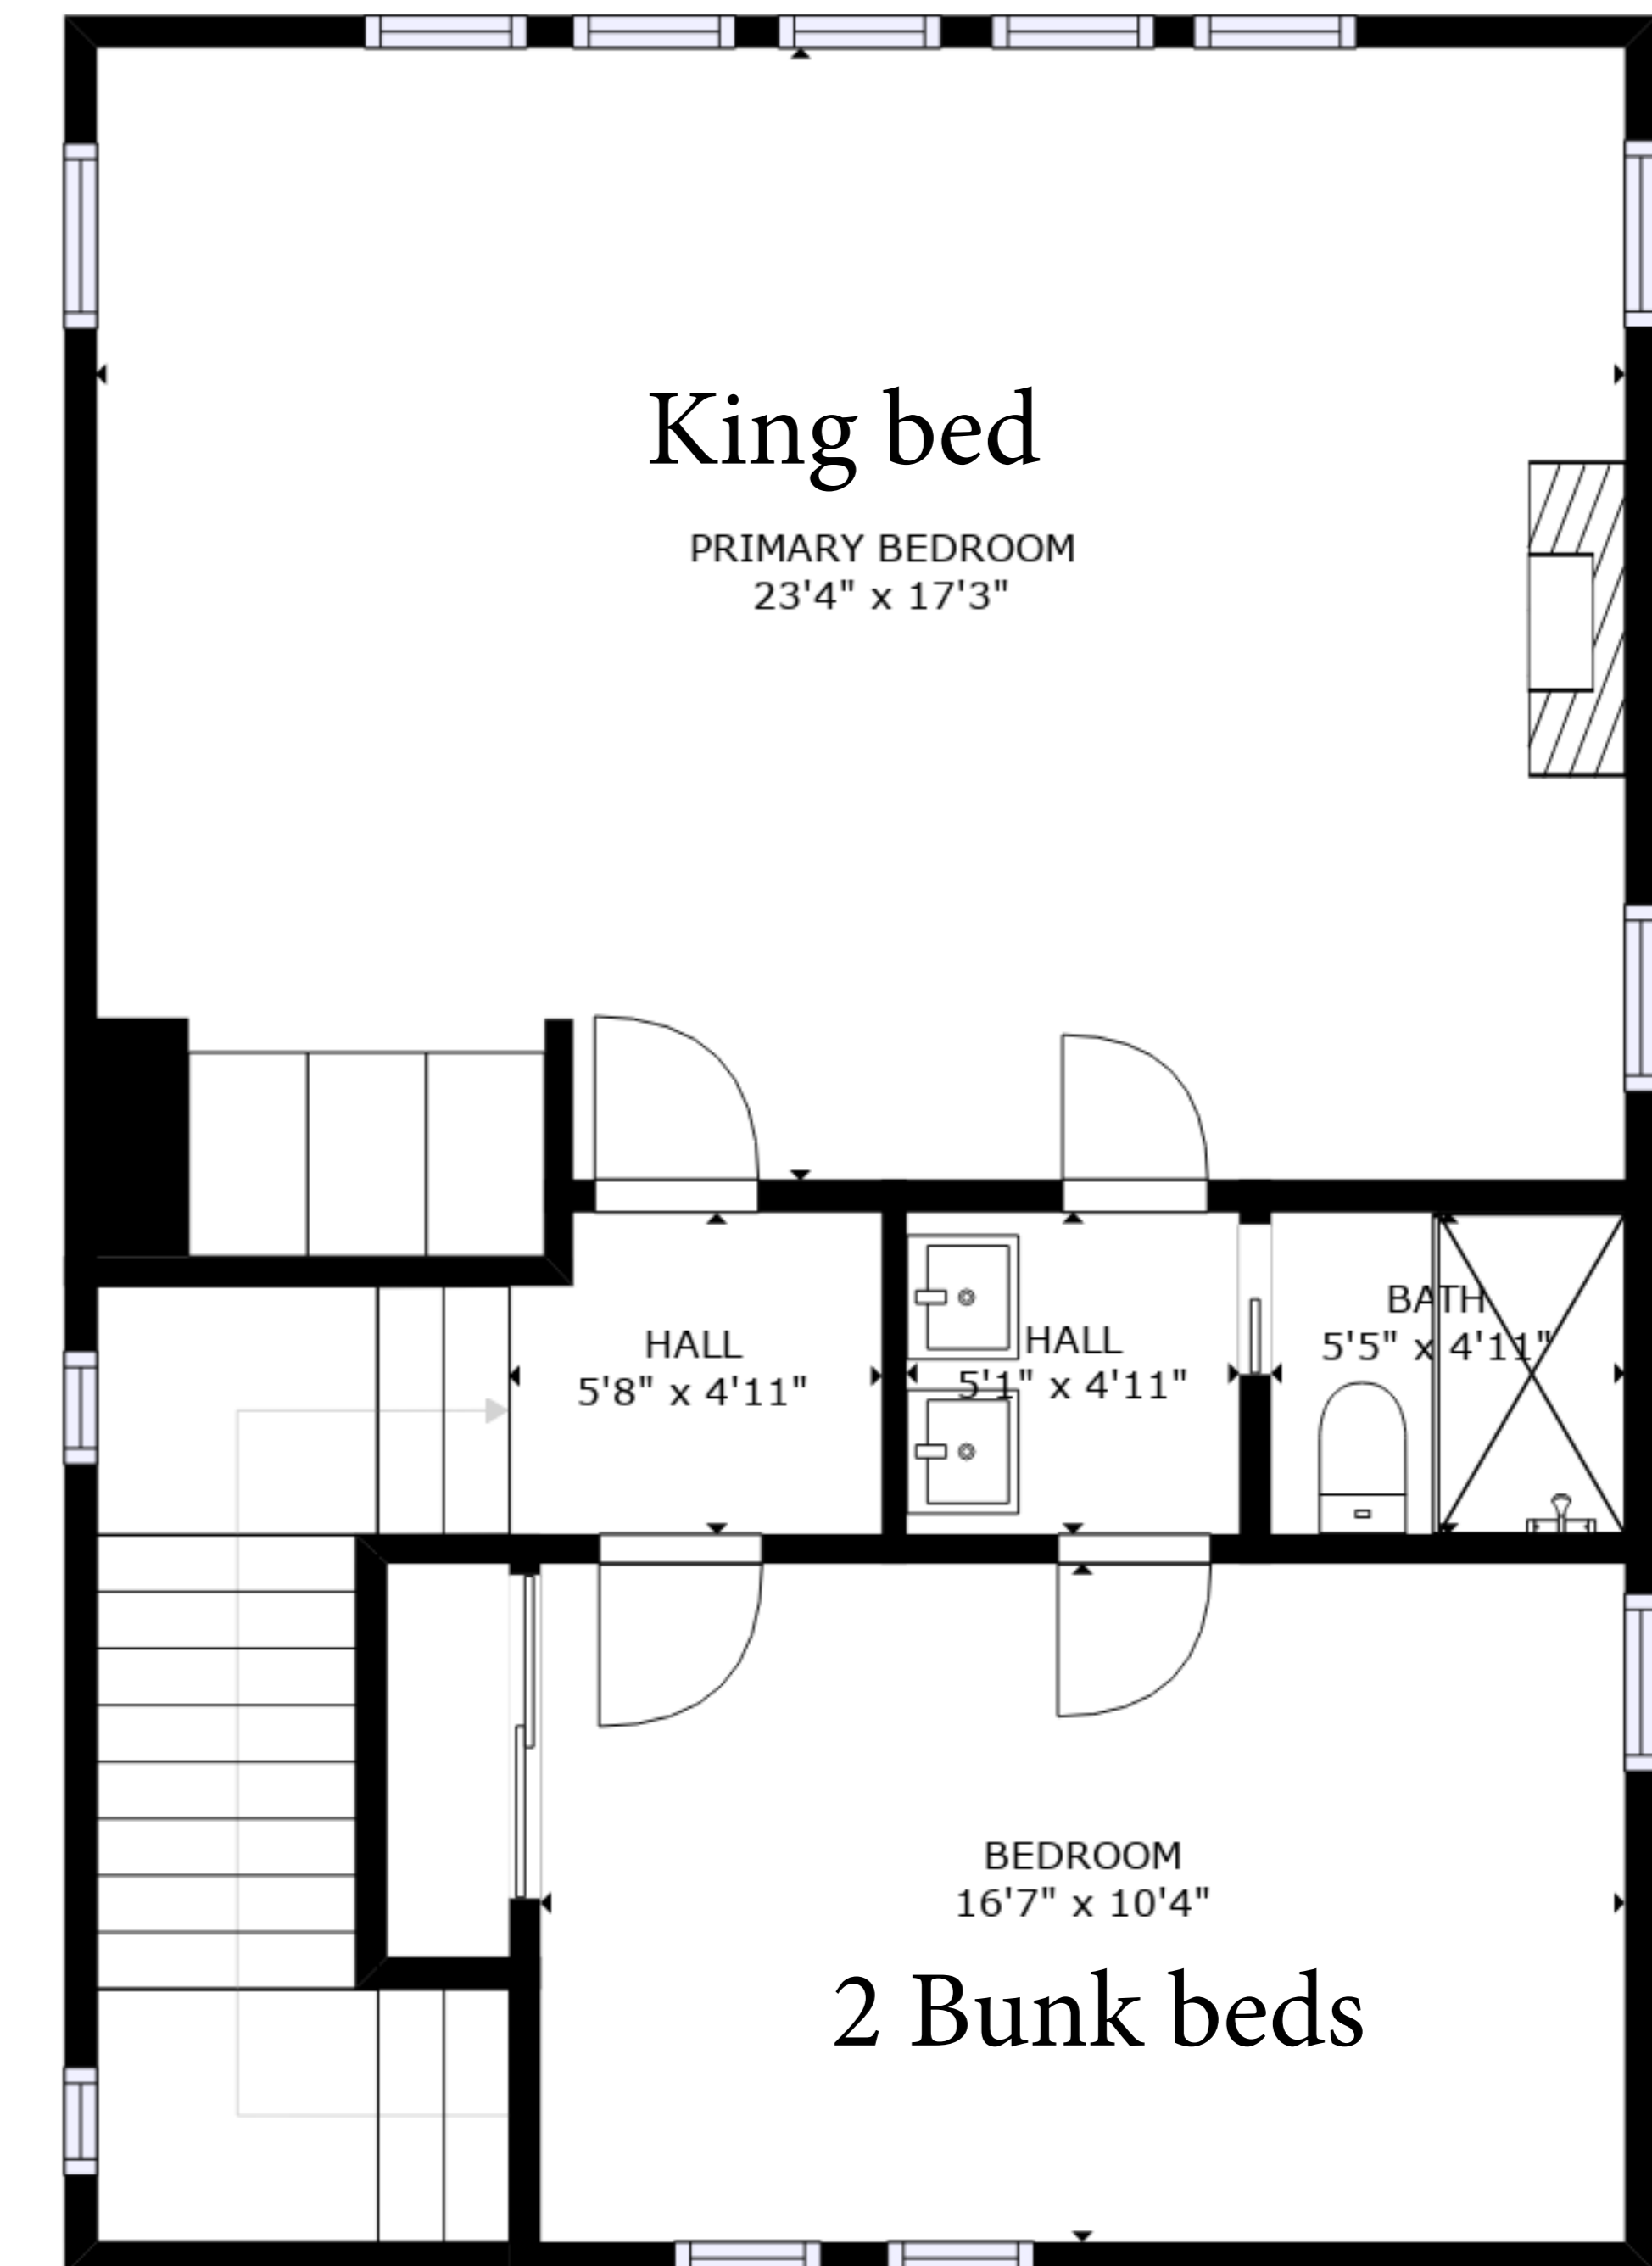

FLOOR 1

FLOOR 2

FLOOR 3

GROSS INTERNAL AREA  
 FLOOR 1: 737 sq. ft, FLOOR 2: 780 sq. ft  
 FLOOR 3: 780 sq. ft, EXCLUDED AREAS:  
 DECK: 438 sq. ft  
 TOTAL: 2297 sq. ft

SIZES AND DIMENSIONS ARE APPROXIMATE, ACTUAL MAY VARY.