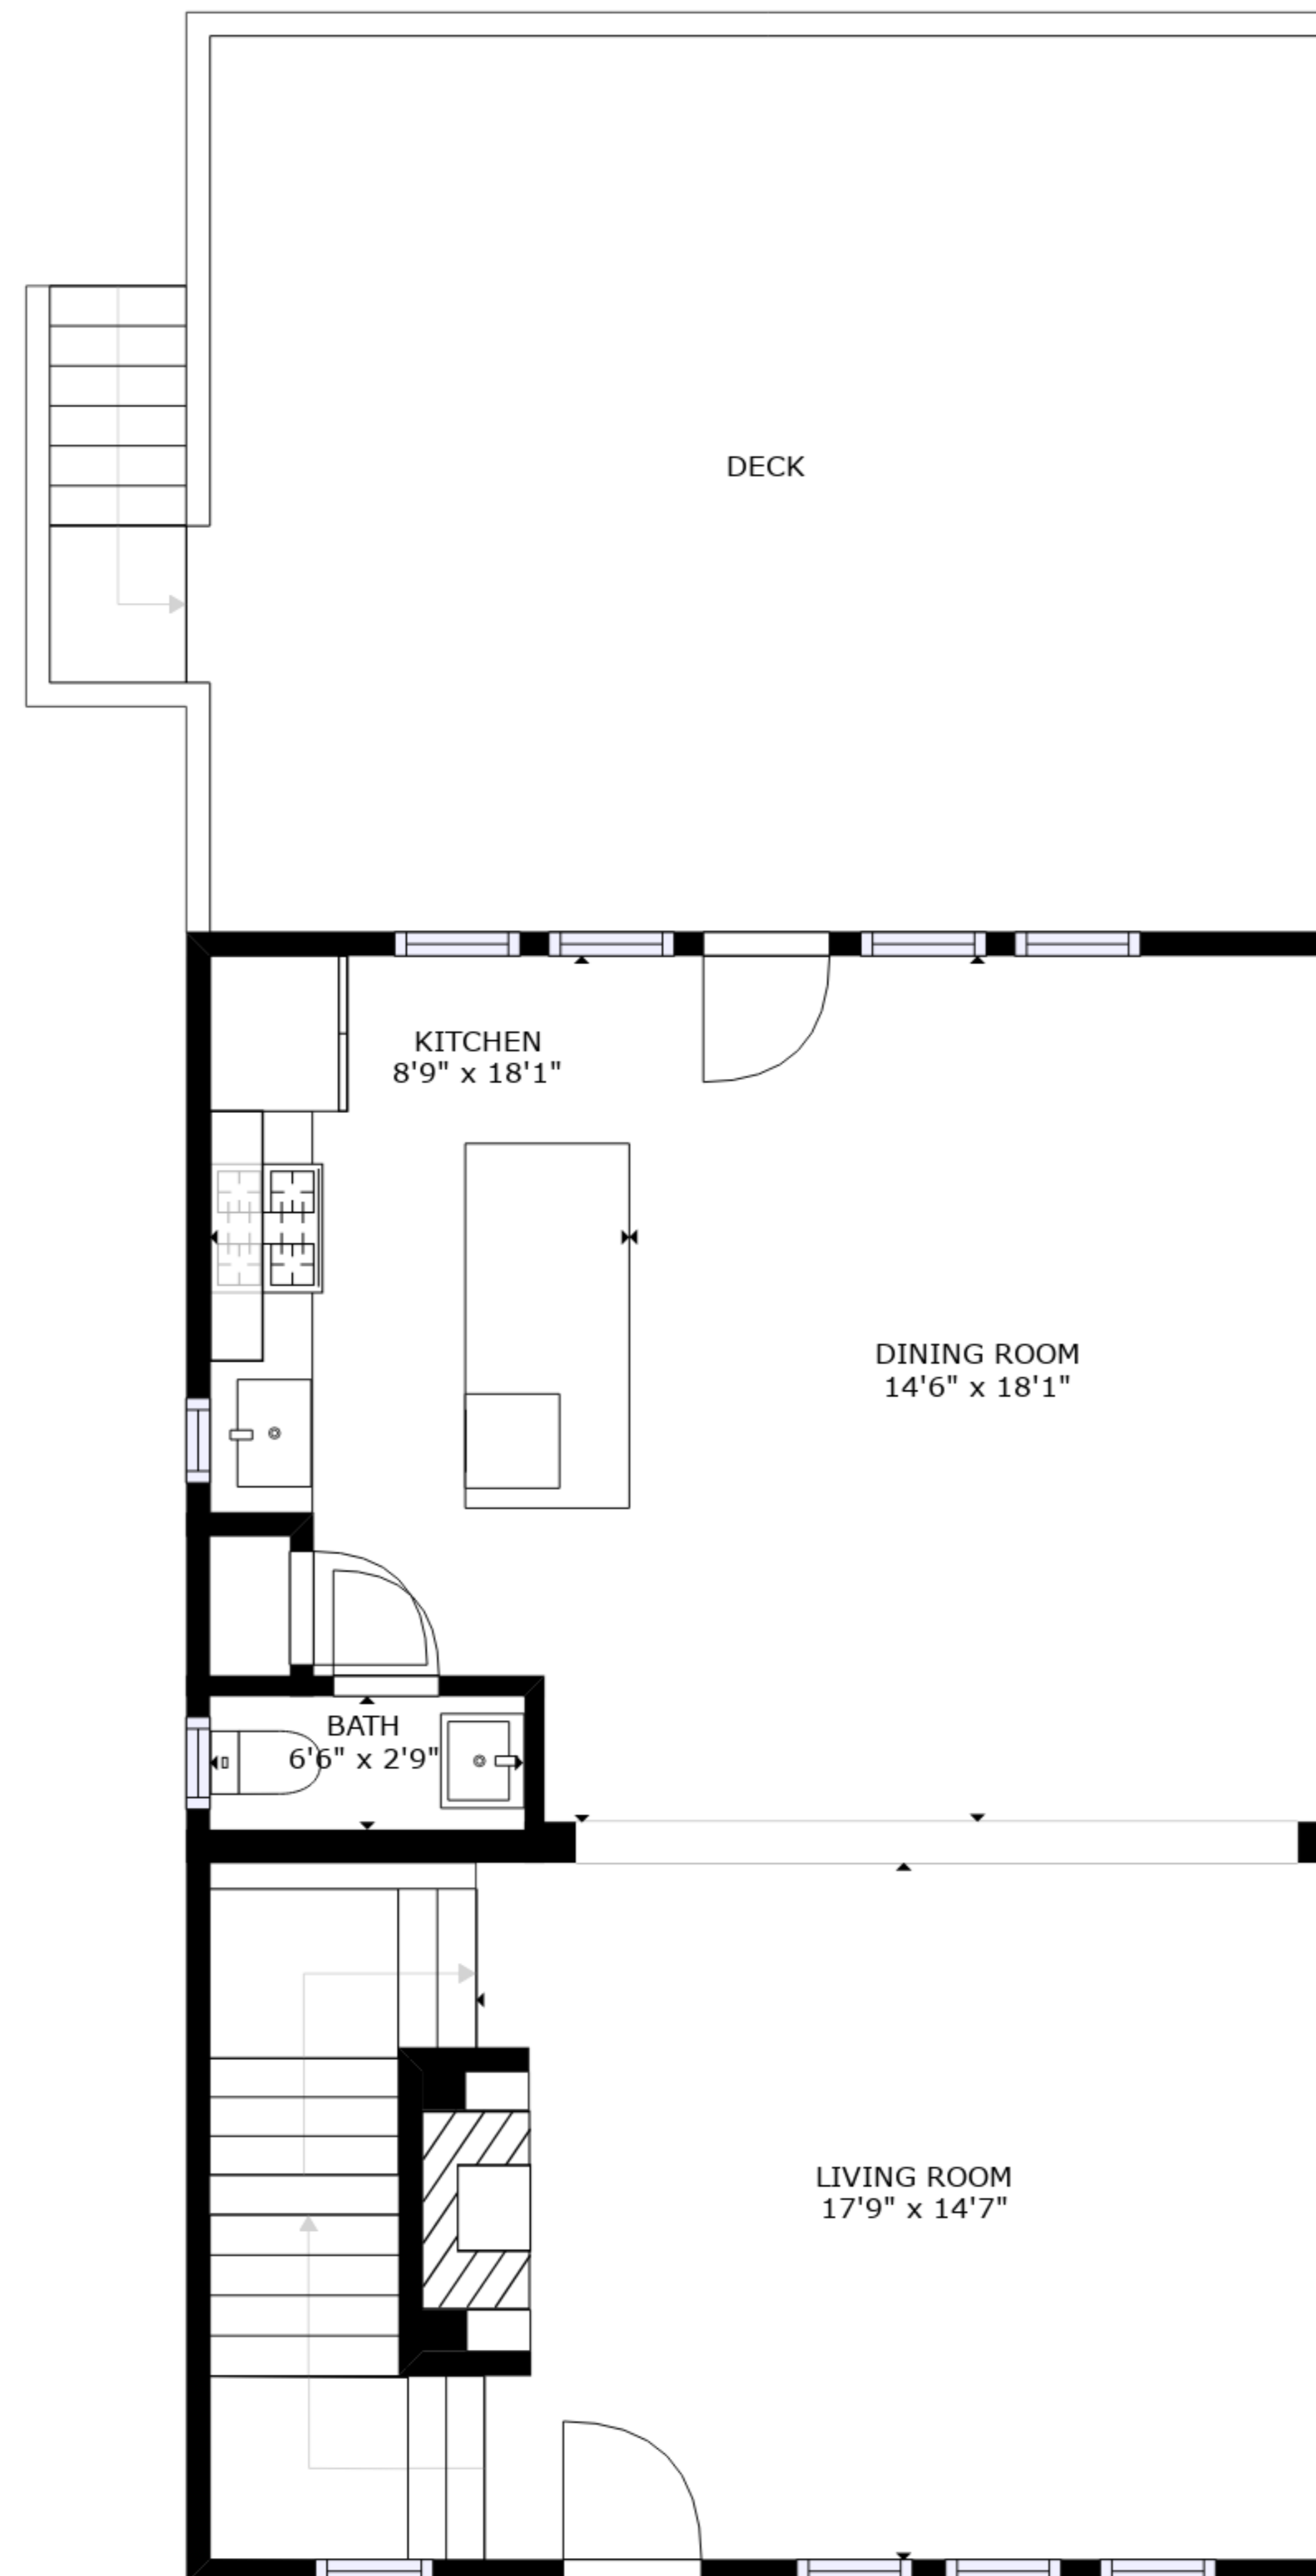

FLOOR 1

FLOOR 2

FLOOR 3

GROSS INTERNAL AREA  
 FLOOR 1: 737 sq. ft, FLOOR 2: 780 sq. ft  
 FLOOR 3: 780 sq. ft, EXCLUDED AREAS:  
 DECK: 438 sq. ft  
 TOTAL: 2297 sq. ft

SIZES AND DIMENSIONS ARE APPROXIMATE, ACTUAL MAY VARY.