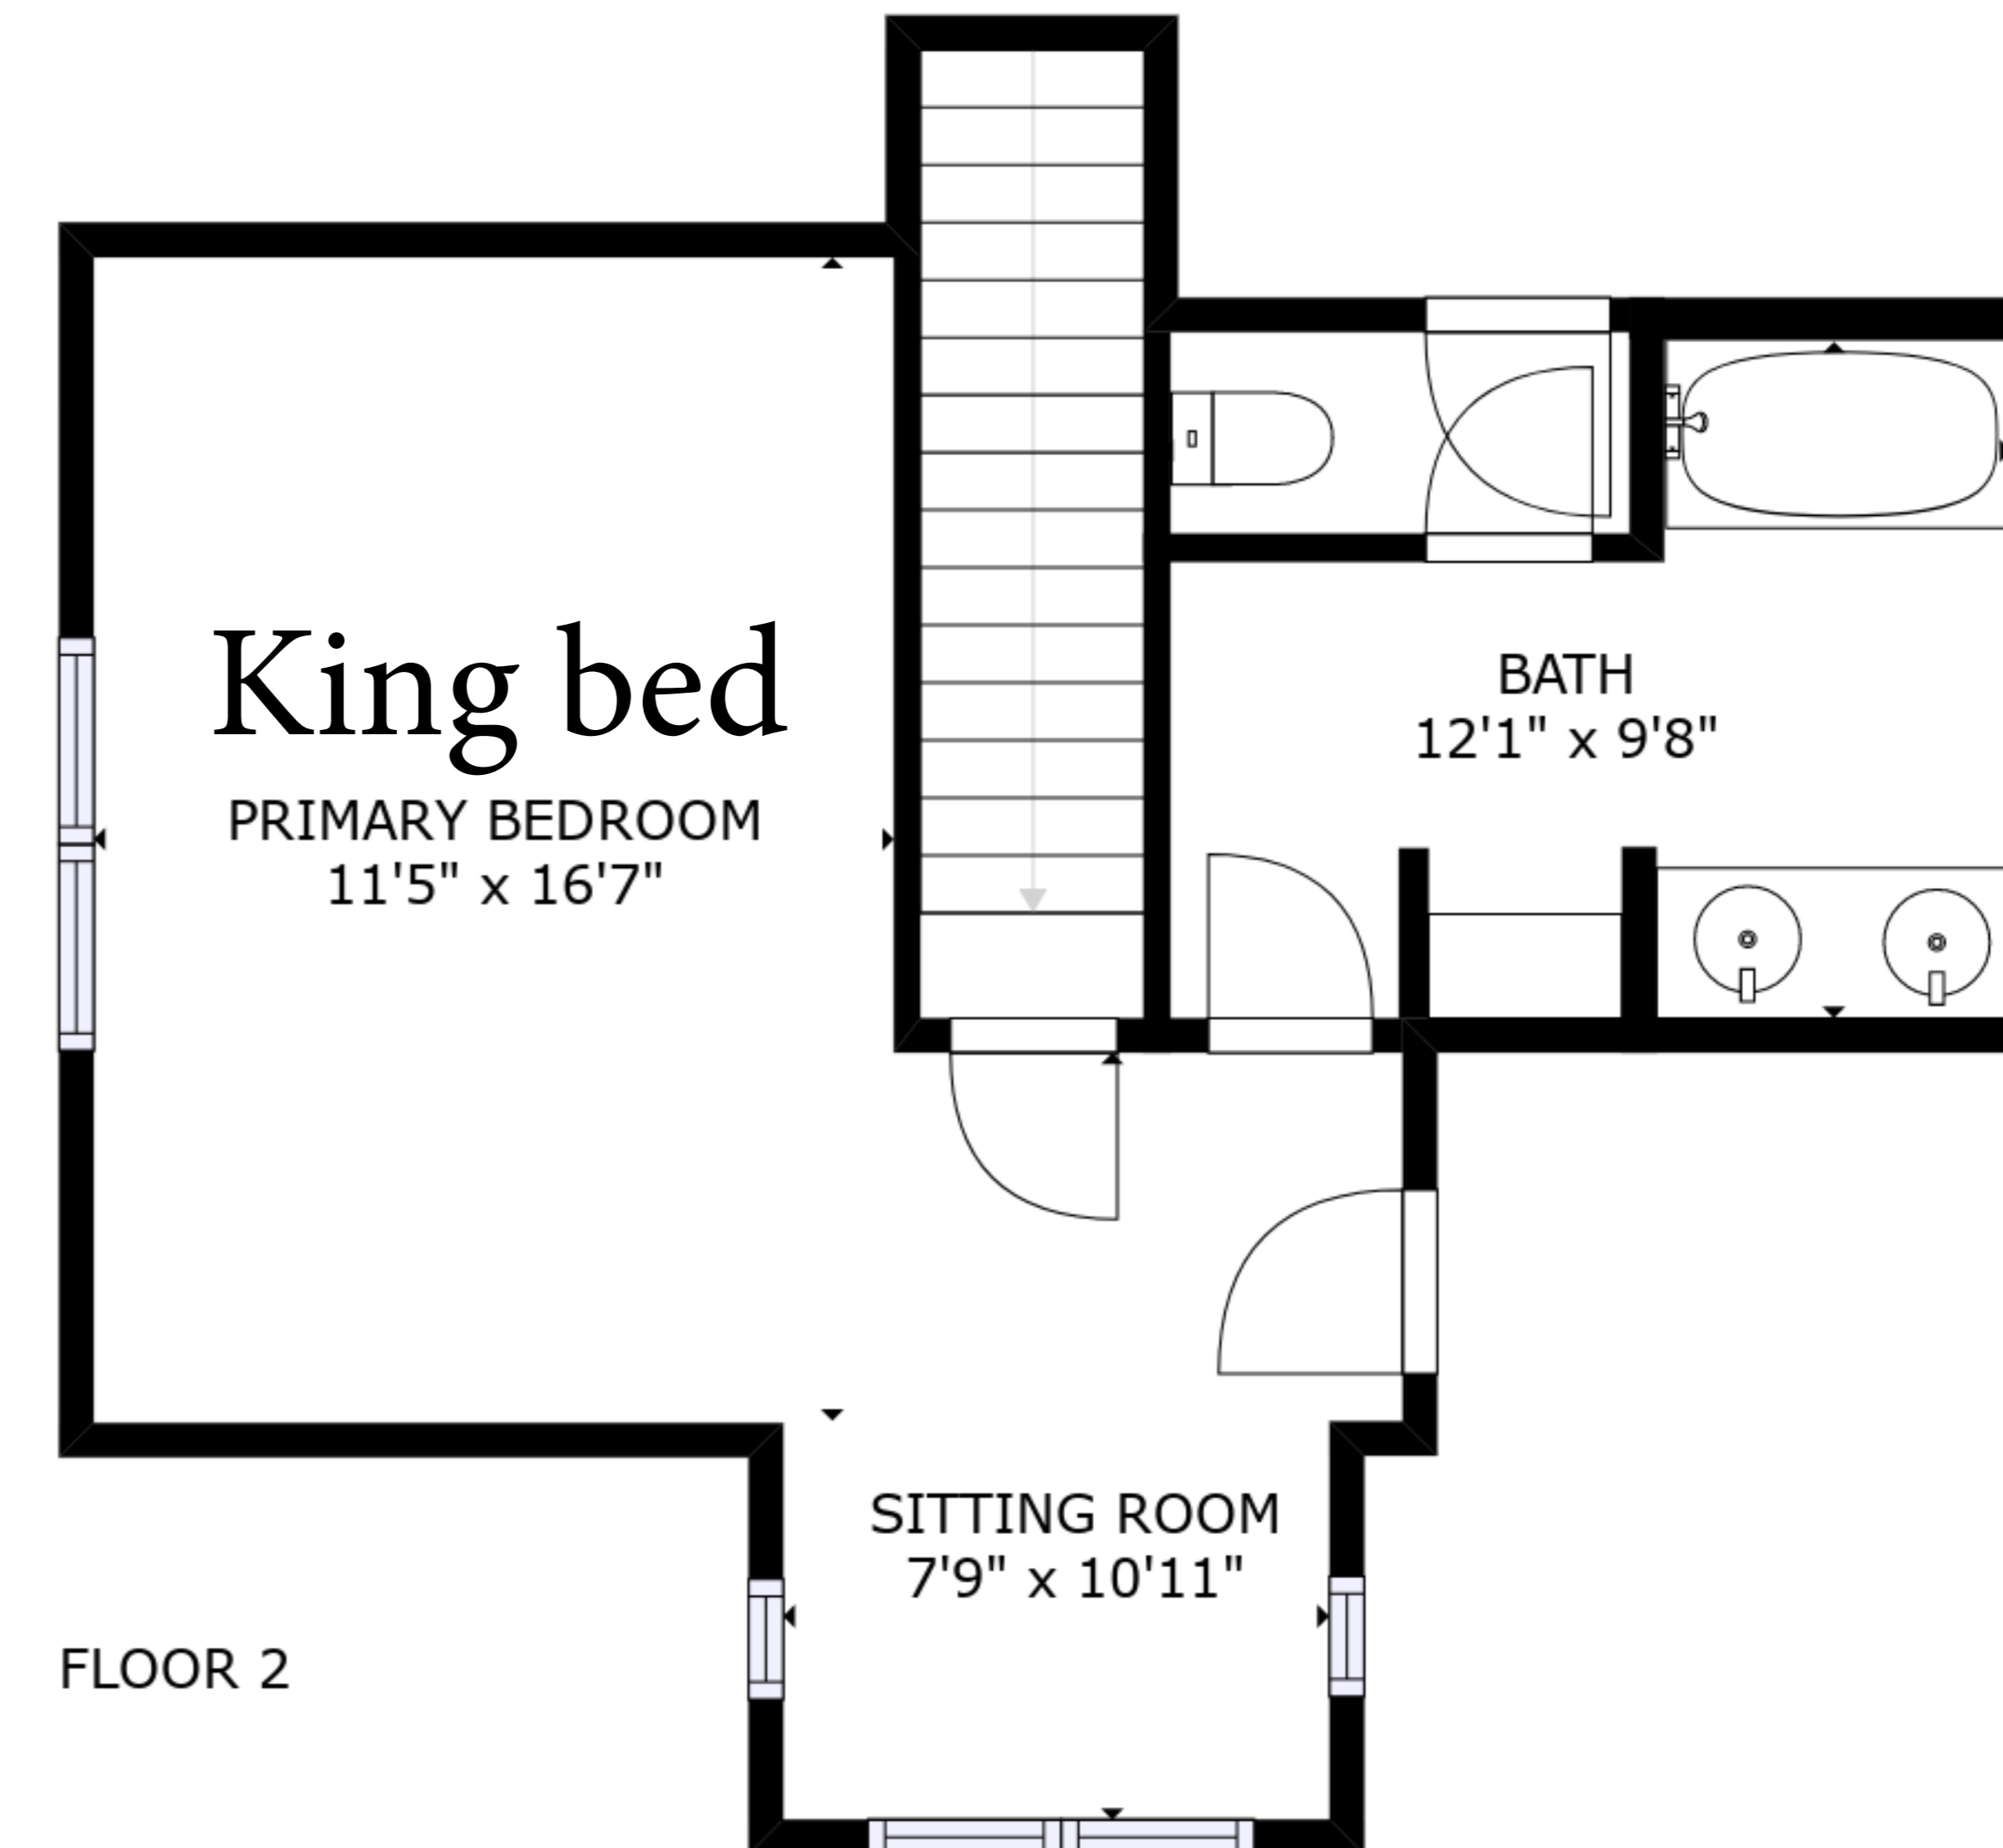

FLOOR 1

FLOOR 2

Carriage house has a Queen bed and a sofa sleeper

GROSS INTERNAL AREA
FLOOR 1: 1021 sq. ft, FLOOR 2: 444 sq. ft
EXCLUDED AREAS: , PORCH: 214 sq. ft
TOTAL: 1466 sq. ft

SIZES AND DIMENSIONS ARE APPROXIMATE, ACTUAL MAY VARY.