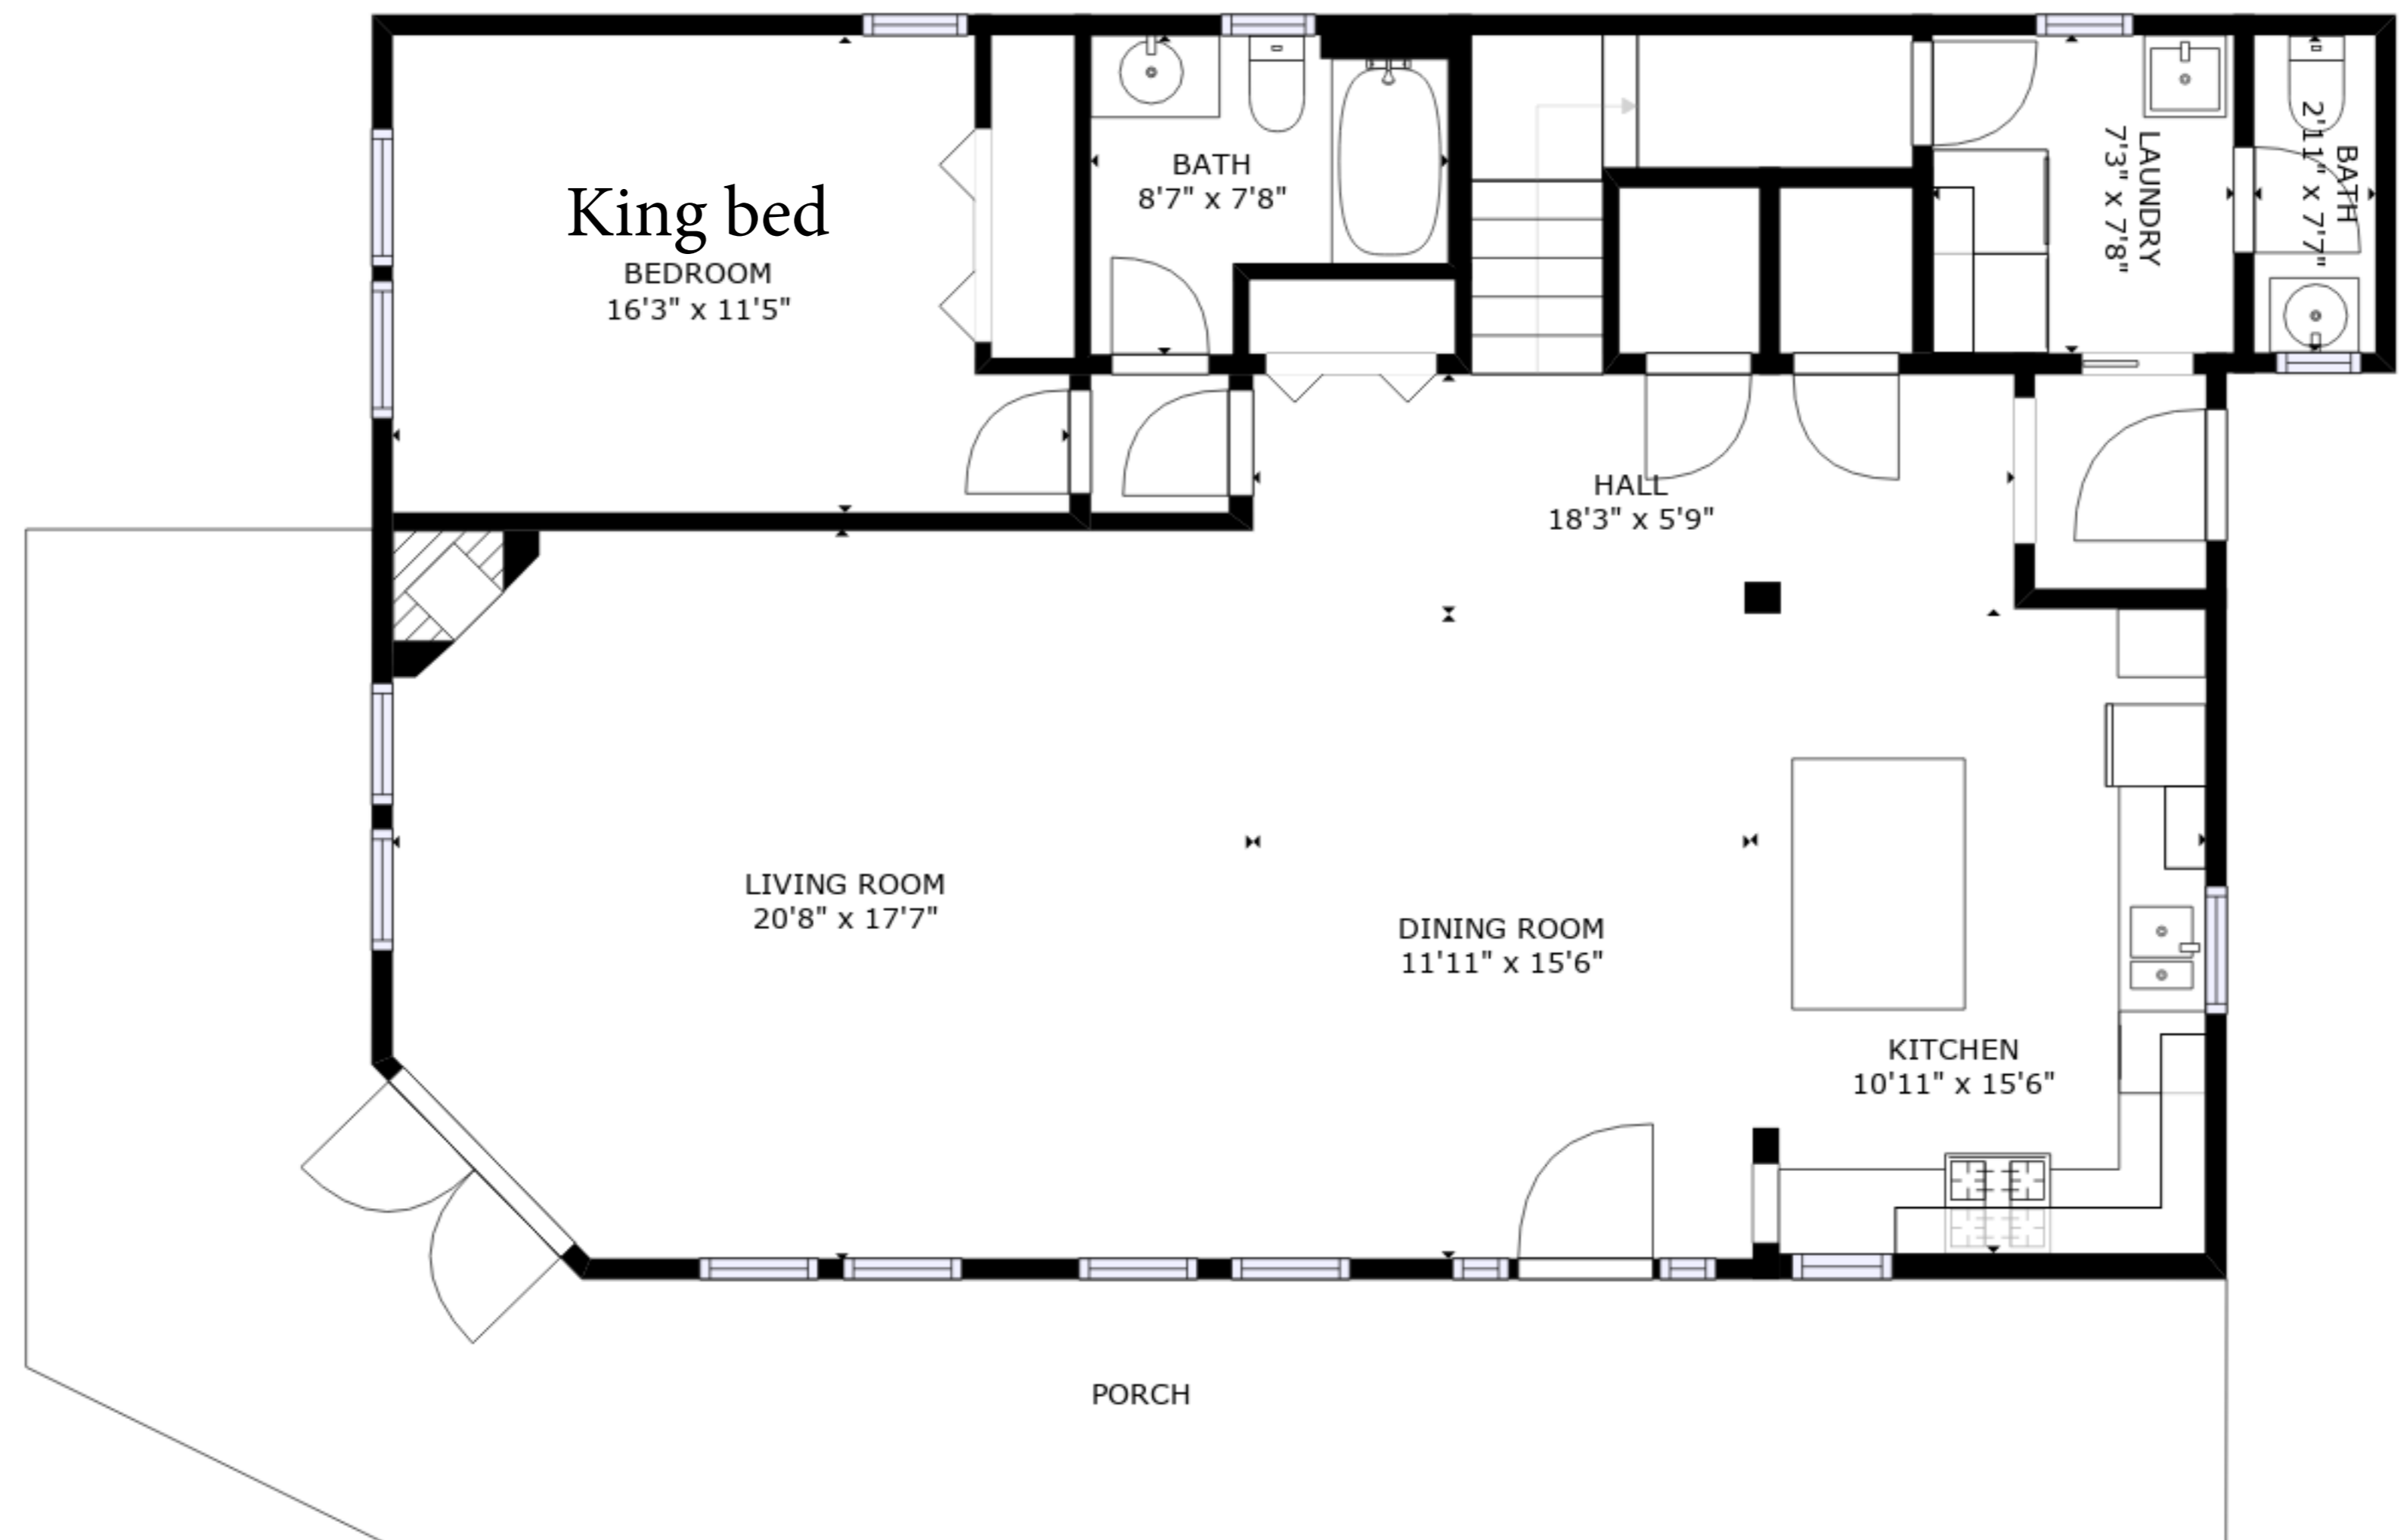

FLOOR 2

FLOOR 1

Carriage house has a King bed

GROSS INTERNAL AREA
 FLOOR 1: 1299 sq. ft, FLOOR 2: 1227 sq. ft
 EXCLUDED AREAS: , PORCH: 483 sq. ft
 TOTAL: 2527 sq. ft

SIZES AND DIMENSIONS ARE APPROXIMATE, ACTUAL MAY VARY.