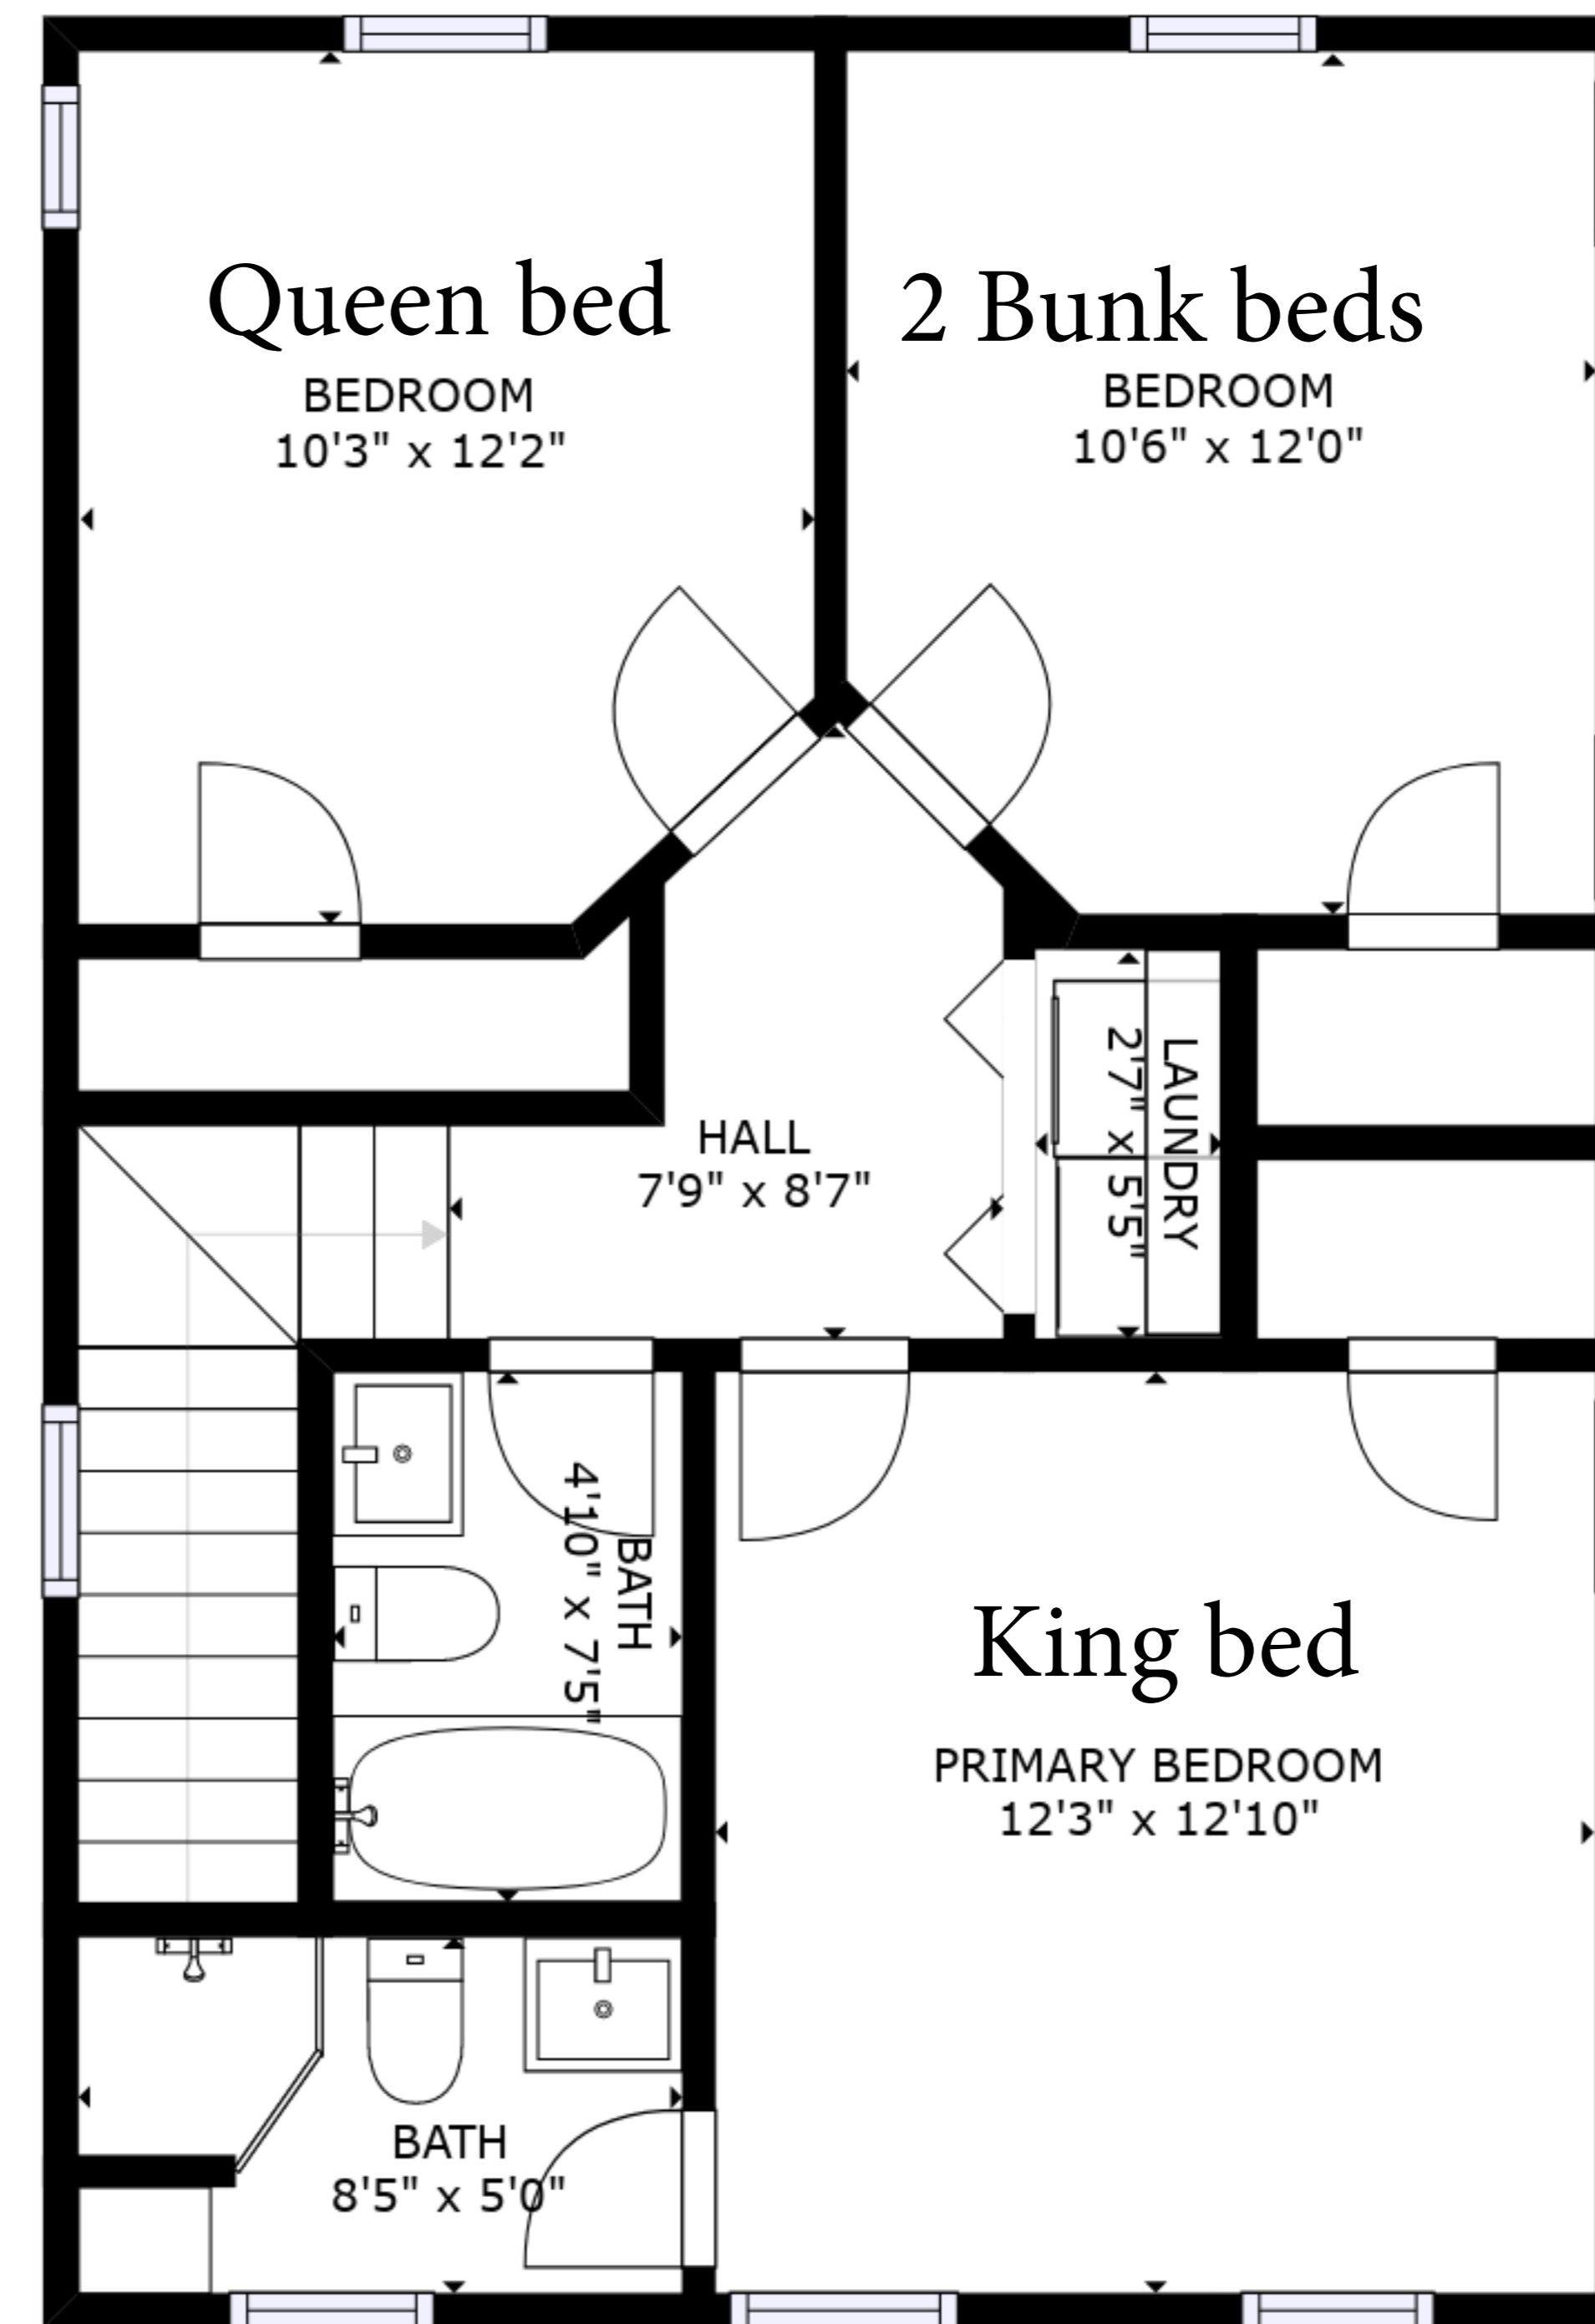

FLOOR 1

FLOOR 2

Carriage house has a Queen bed and Sofa sleeper

GROSS INTERNAL AREA
 FLOOR 1: 777 sq. ft, FLOOR 2: 663 sq. ft
 EXCLUDED AREAS: , DECK: 281 sq. ft
 PORCH: 123 sq. ft
 TOTAL: 1440 sq. ft

SIZES AND DIMENSIONS ARE APPROXIMATE, ACTUAL MAY VARY.