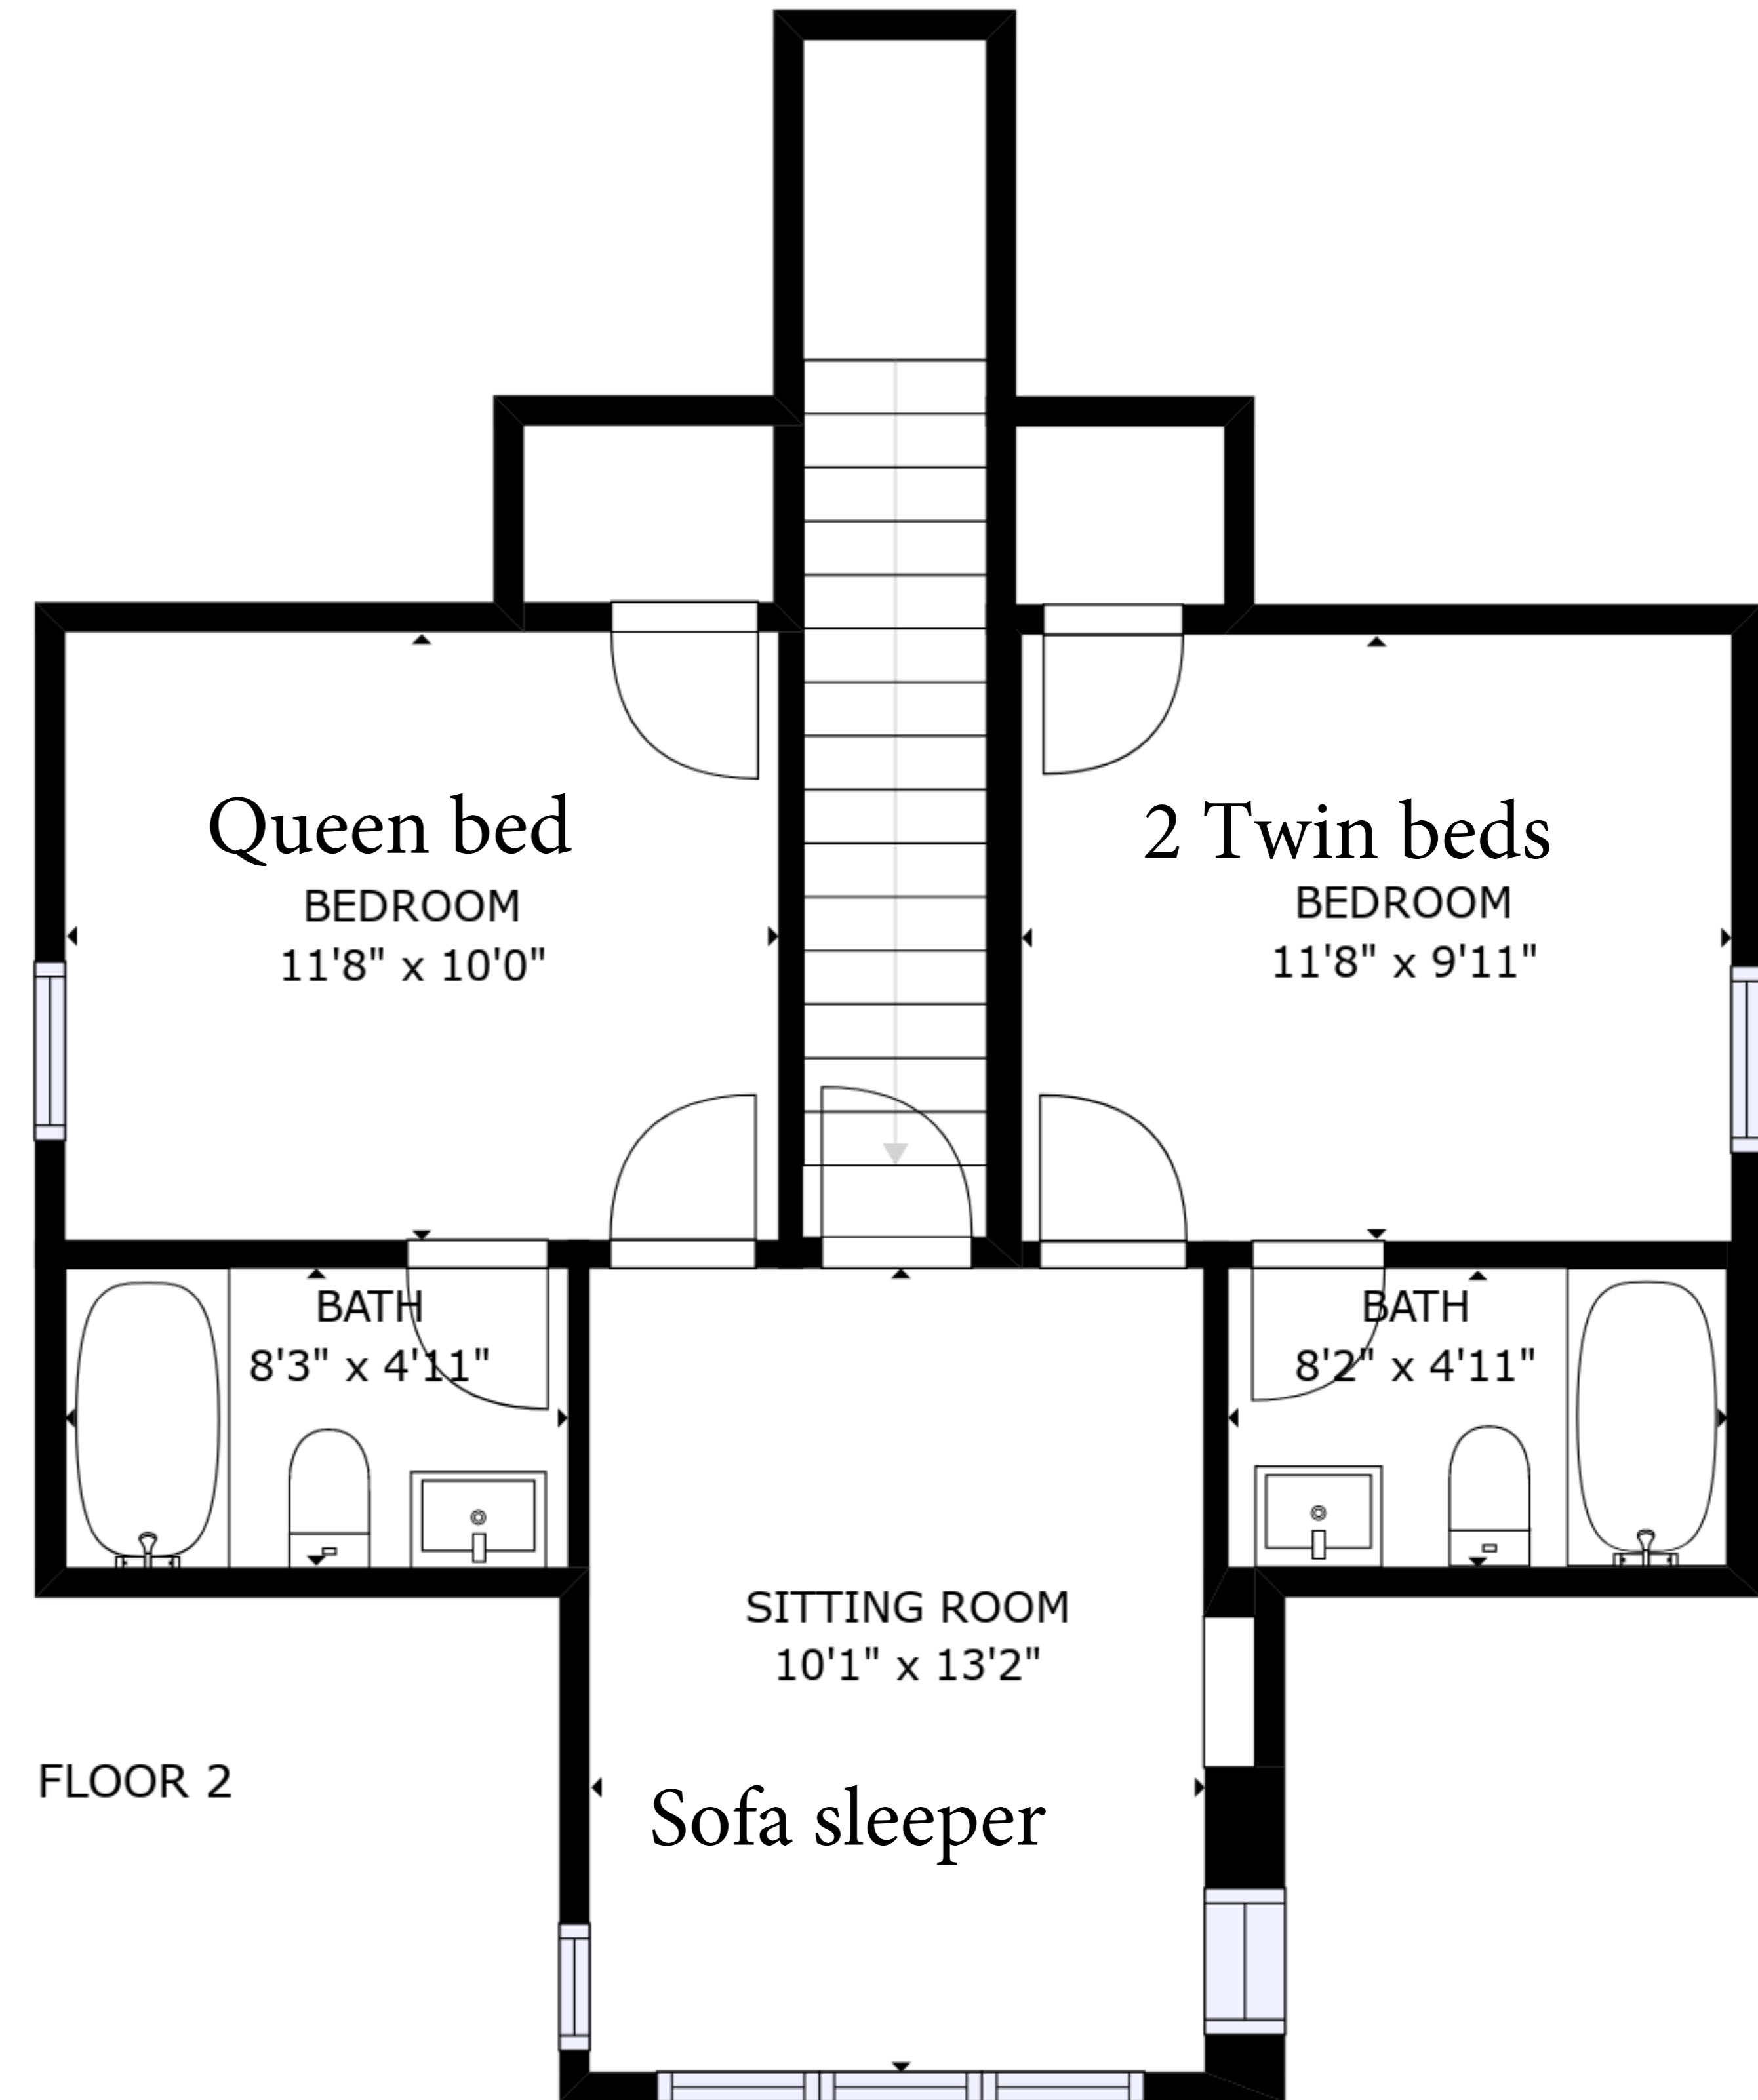

FLOOR 1

FLOOR 2

Carriage house has a Double bed

GROSS INTERNAL AREA
 FLOOR 1: 1089 sq. ft, FLOOR 2: 549 sq. ft
 TOTAL: 1638 sq. ft
 SIZES AND DIMENSIONS ARE APPROXIMATE, ACTUAL MAY VARY.