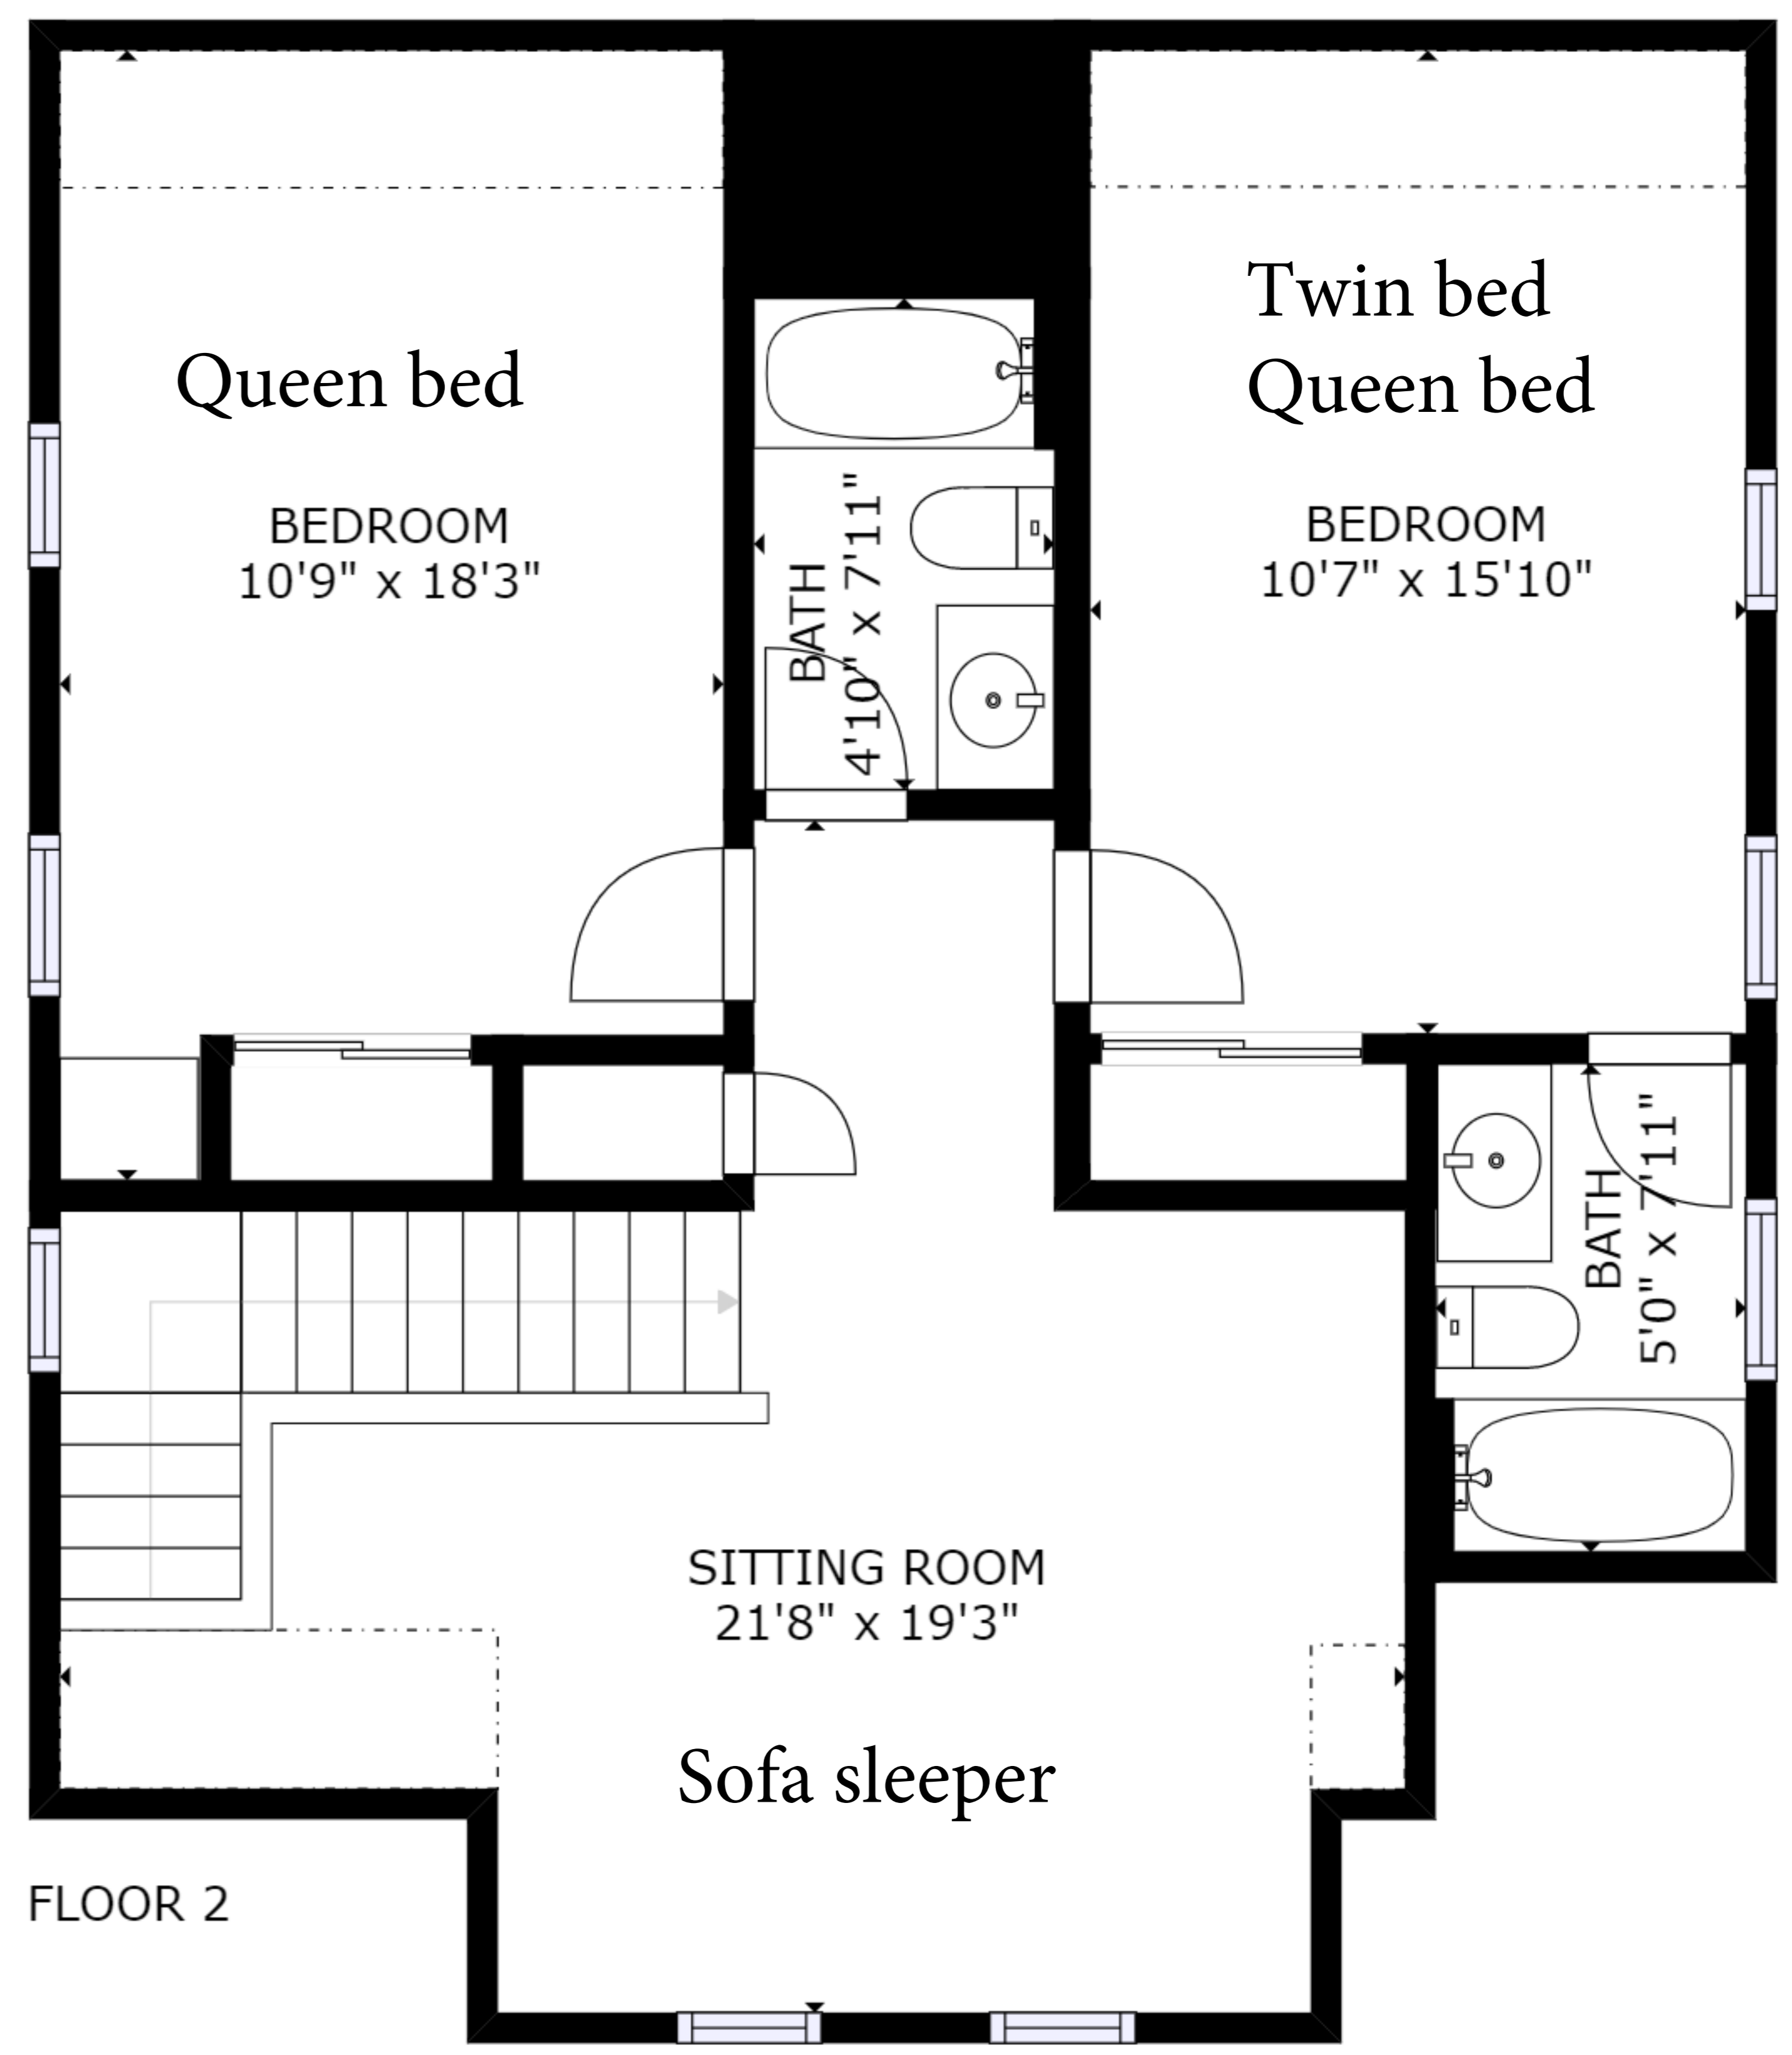

FLOOR 1

FLOOR 2

Carriage house has a Queen bed and a Sofa sleeper

GROSS INTERNAL AREA
 FLOOR 1: 1073 sq ft, FLOOR 2: 721 sq ft
 EXCLUDED AREAS: , REDUCED HEADROOM BELOW 1.5M: 69 sq ft
 TOTAL: 1794 sq ft
 SIZES AND DIMENSIONS ARE APPROXIMATE, ACTUAL MAY VARY.