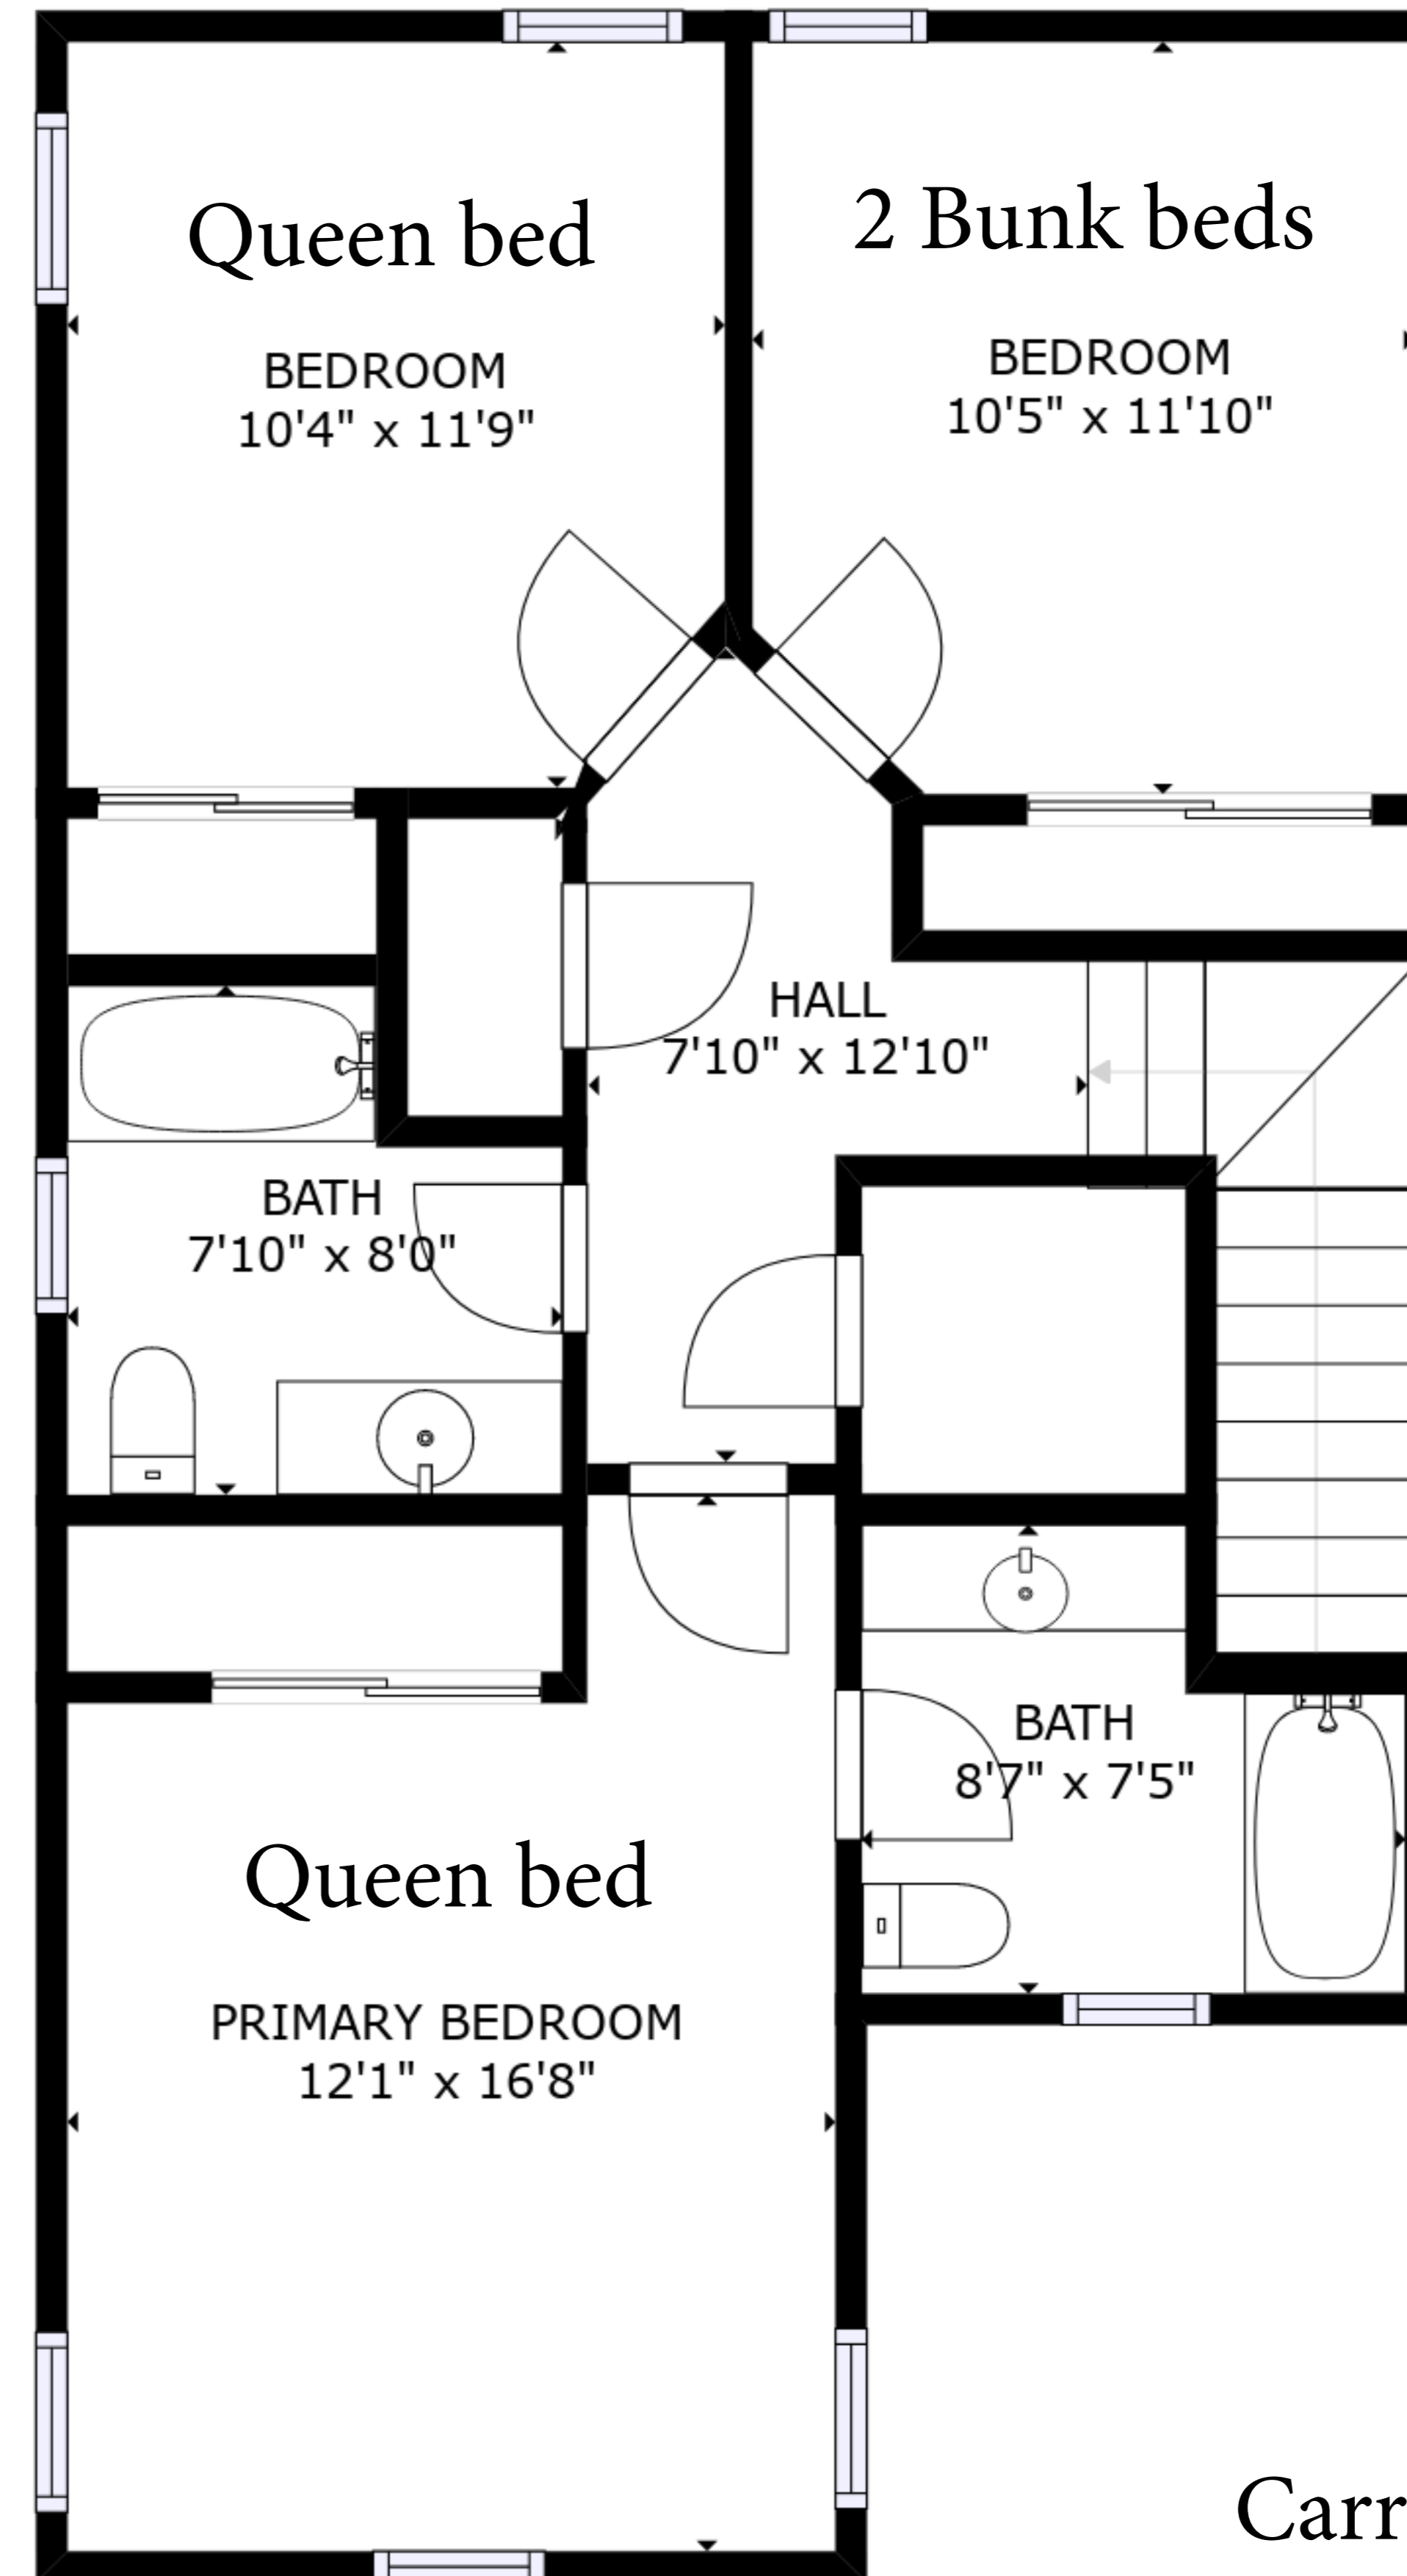

FLOOR 1

FLOOR 2

Carriage house has 1 Queen bed

GROSS INTERNAL AREA
 FLOOR 1: 890 sq. ft, FLOOR 2: 757 sq. ft
 EXCLUDED AREAS: , PORCH: 112 sq. ft
 TOTAL: 1647 sq. ft

SIZES AND DIMENSIONS ARE APPROXIMATE, ACTUAL MAY VARY.