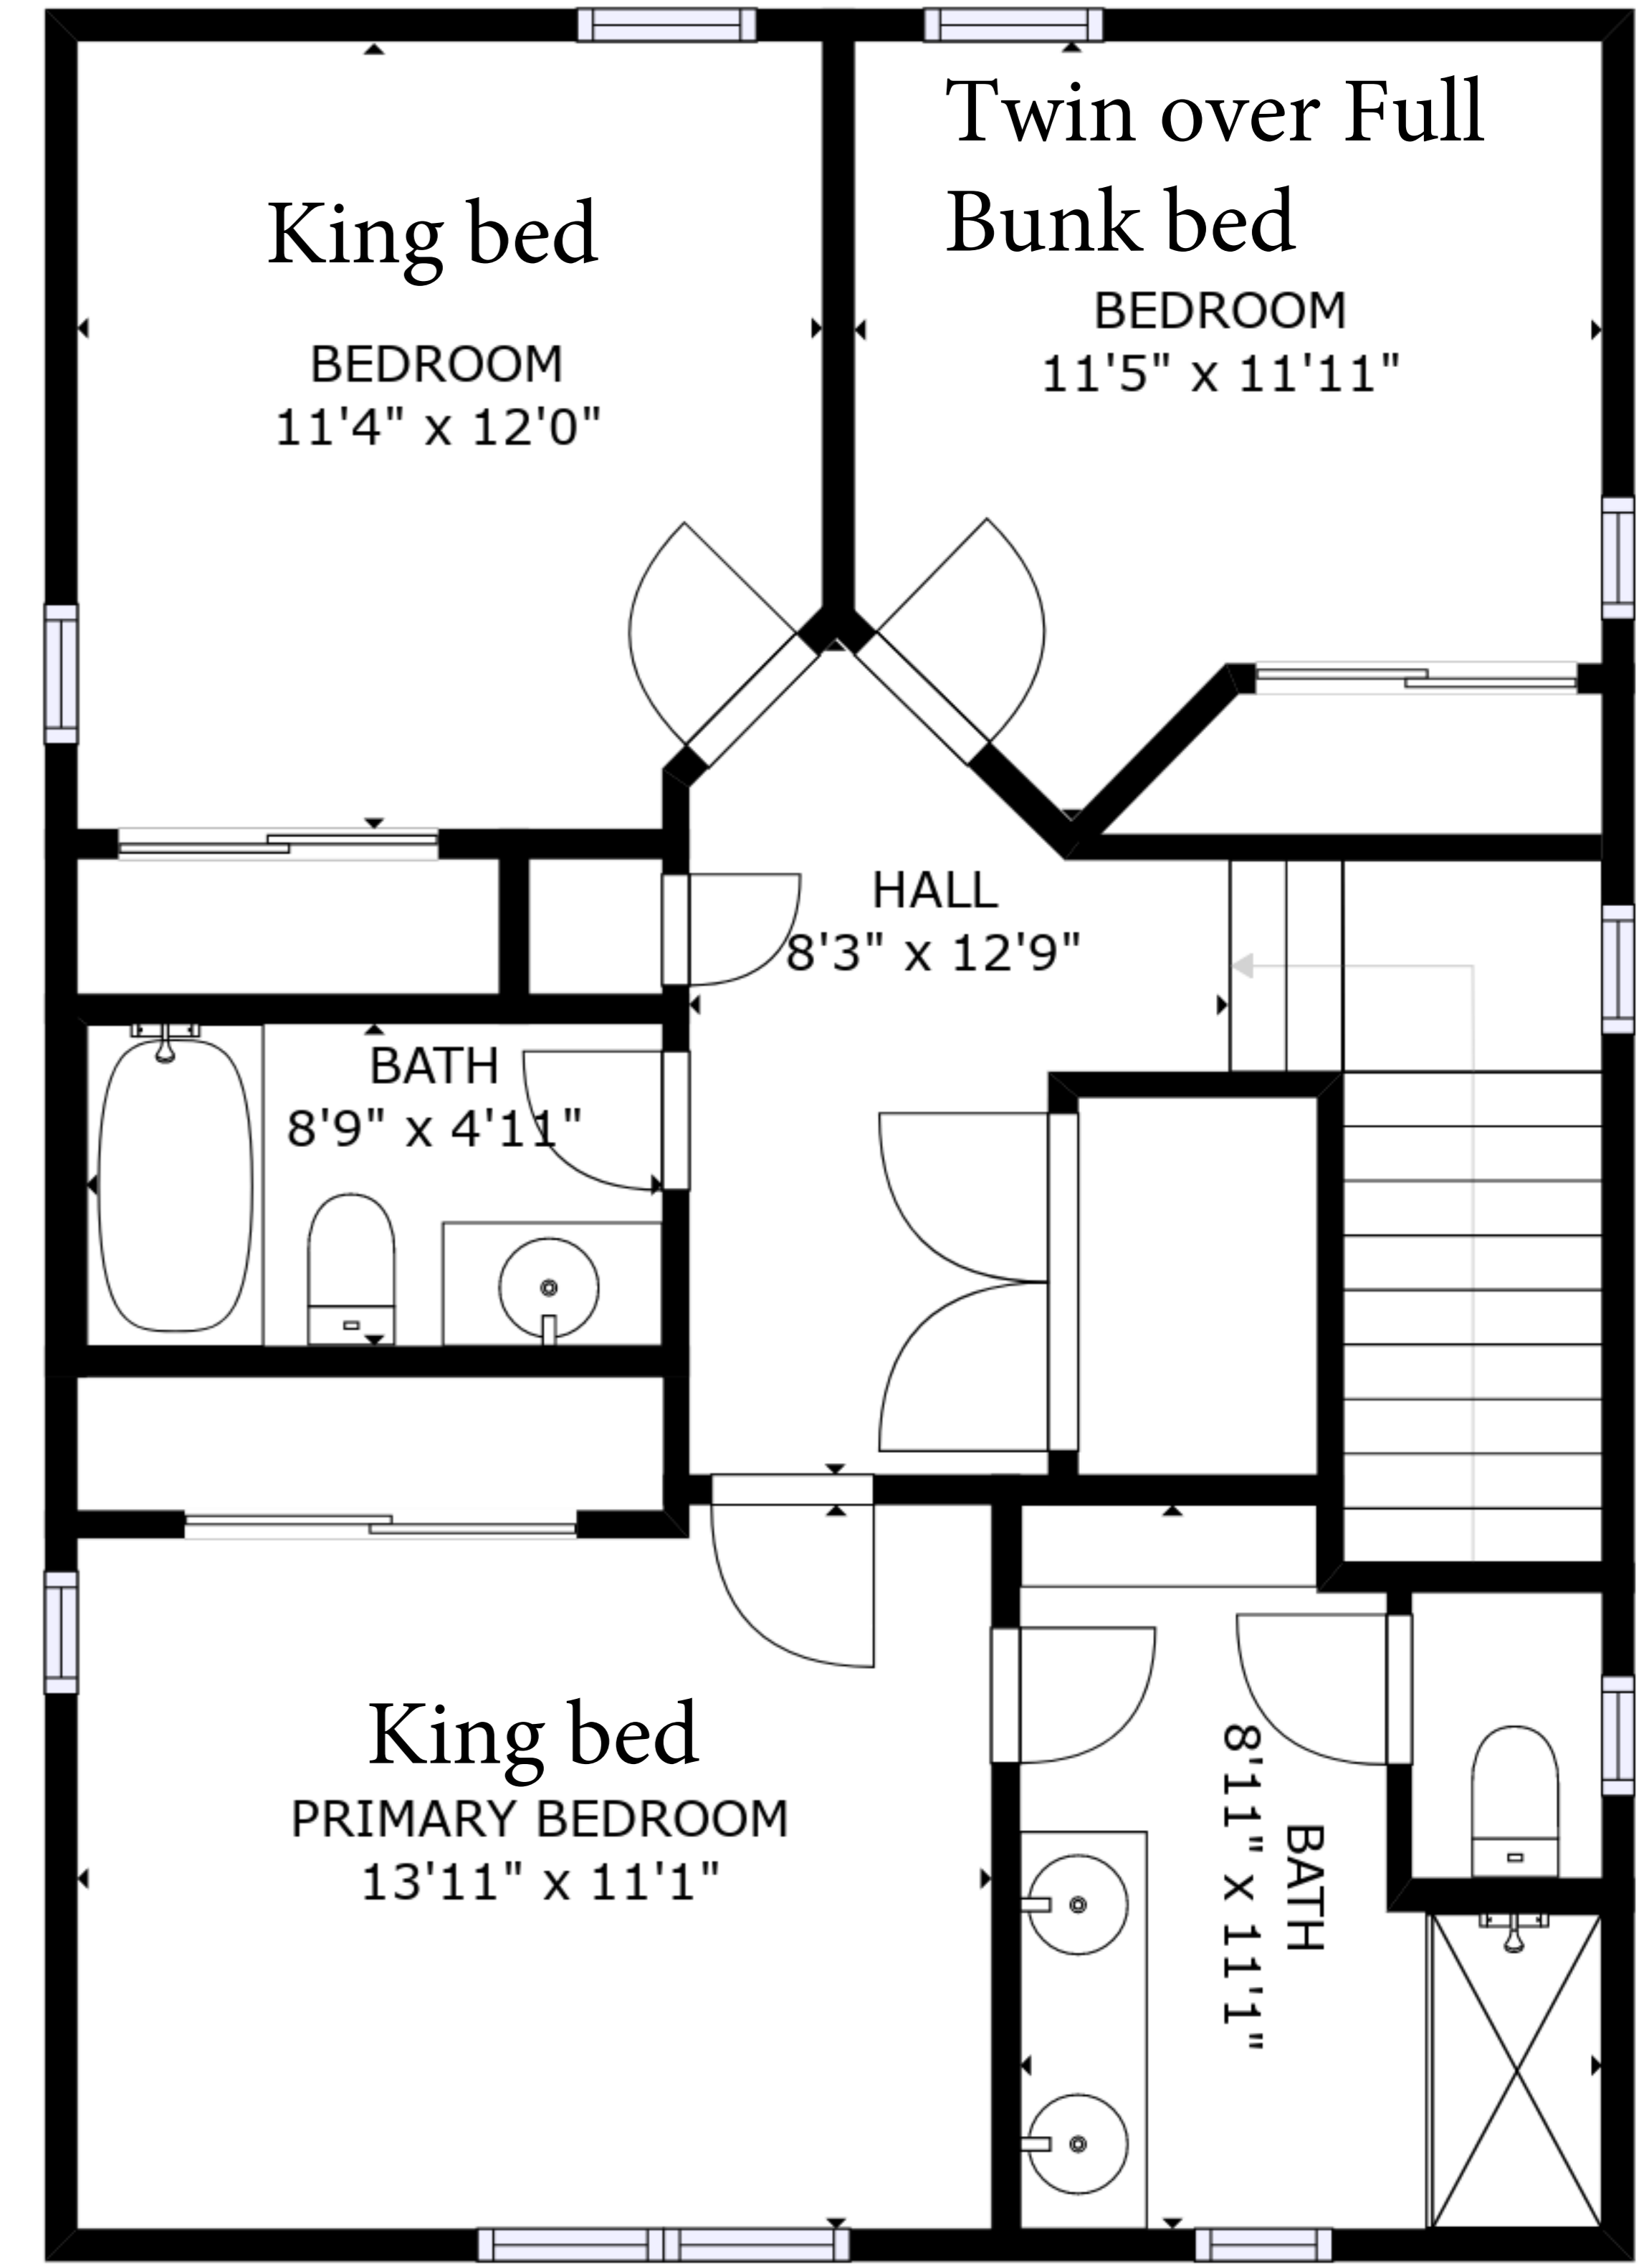

FLOOR 1

FLOOR 2

FLOOR 3

Carriage house has a Queen bed

GROSS INTERNAL AREA  
 FLOOR 1: 712 sq. ft, FLOOR 2: 774 sq. ft  
 FLOOR 3: 776 sq. ft, EXCLUDED AREAS:  
 PORCH: 130 sq. ft  
 TOTAL: 2262 sq. ft

SIZES AND DIMENSIONS ARE APPROXIMATE, ACTUAL MAY VARY.