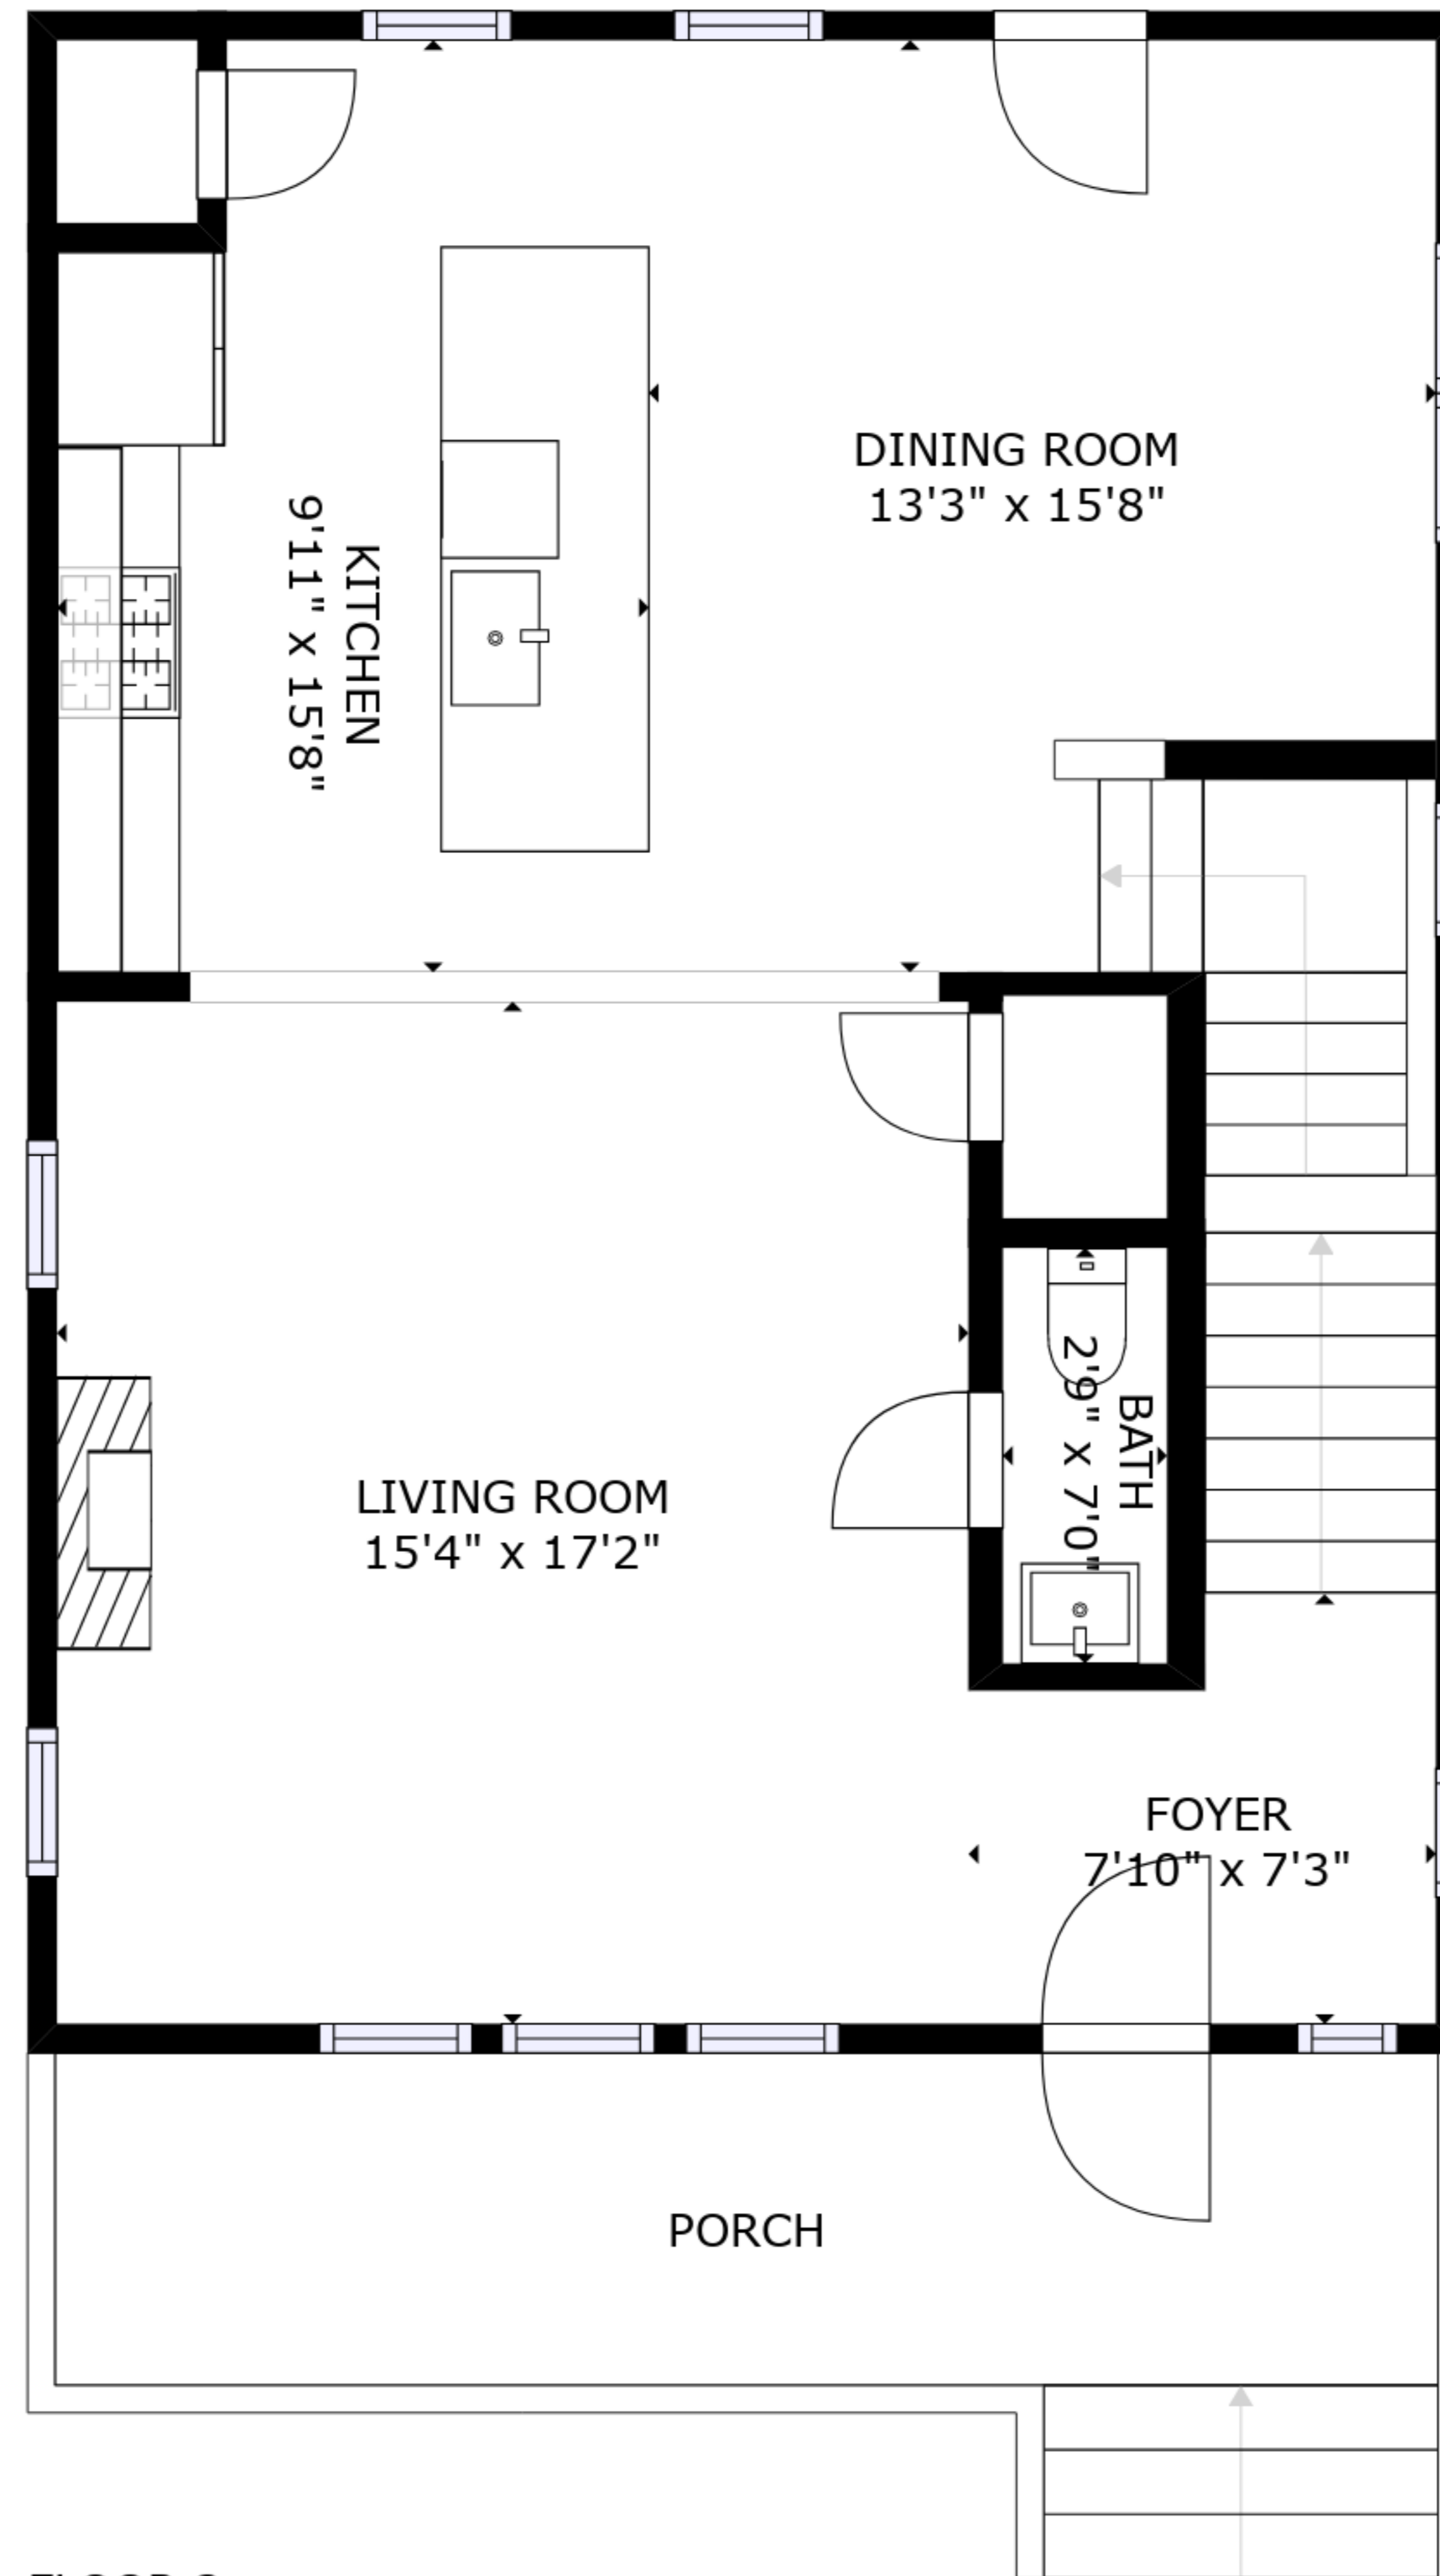

FLOOR 1

FLOOR 2

FLOOR 3

Carriage house has a Queen bed

GROSS INTERNAL AREA  
 FLOOR 1: 712 sq. ft, FLOOR 2: 774 sq. ft  
 FLOOR 3: 776 sq. ft, EXCLUDED AREAS:  
 PORCH: 130 sq. ft  
 TOTAL: 2262 sq. ft

SIZES AND DIMENSIONS ARE APPROXIMATE, ACTUAL MAY VARY.