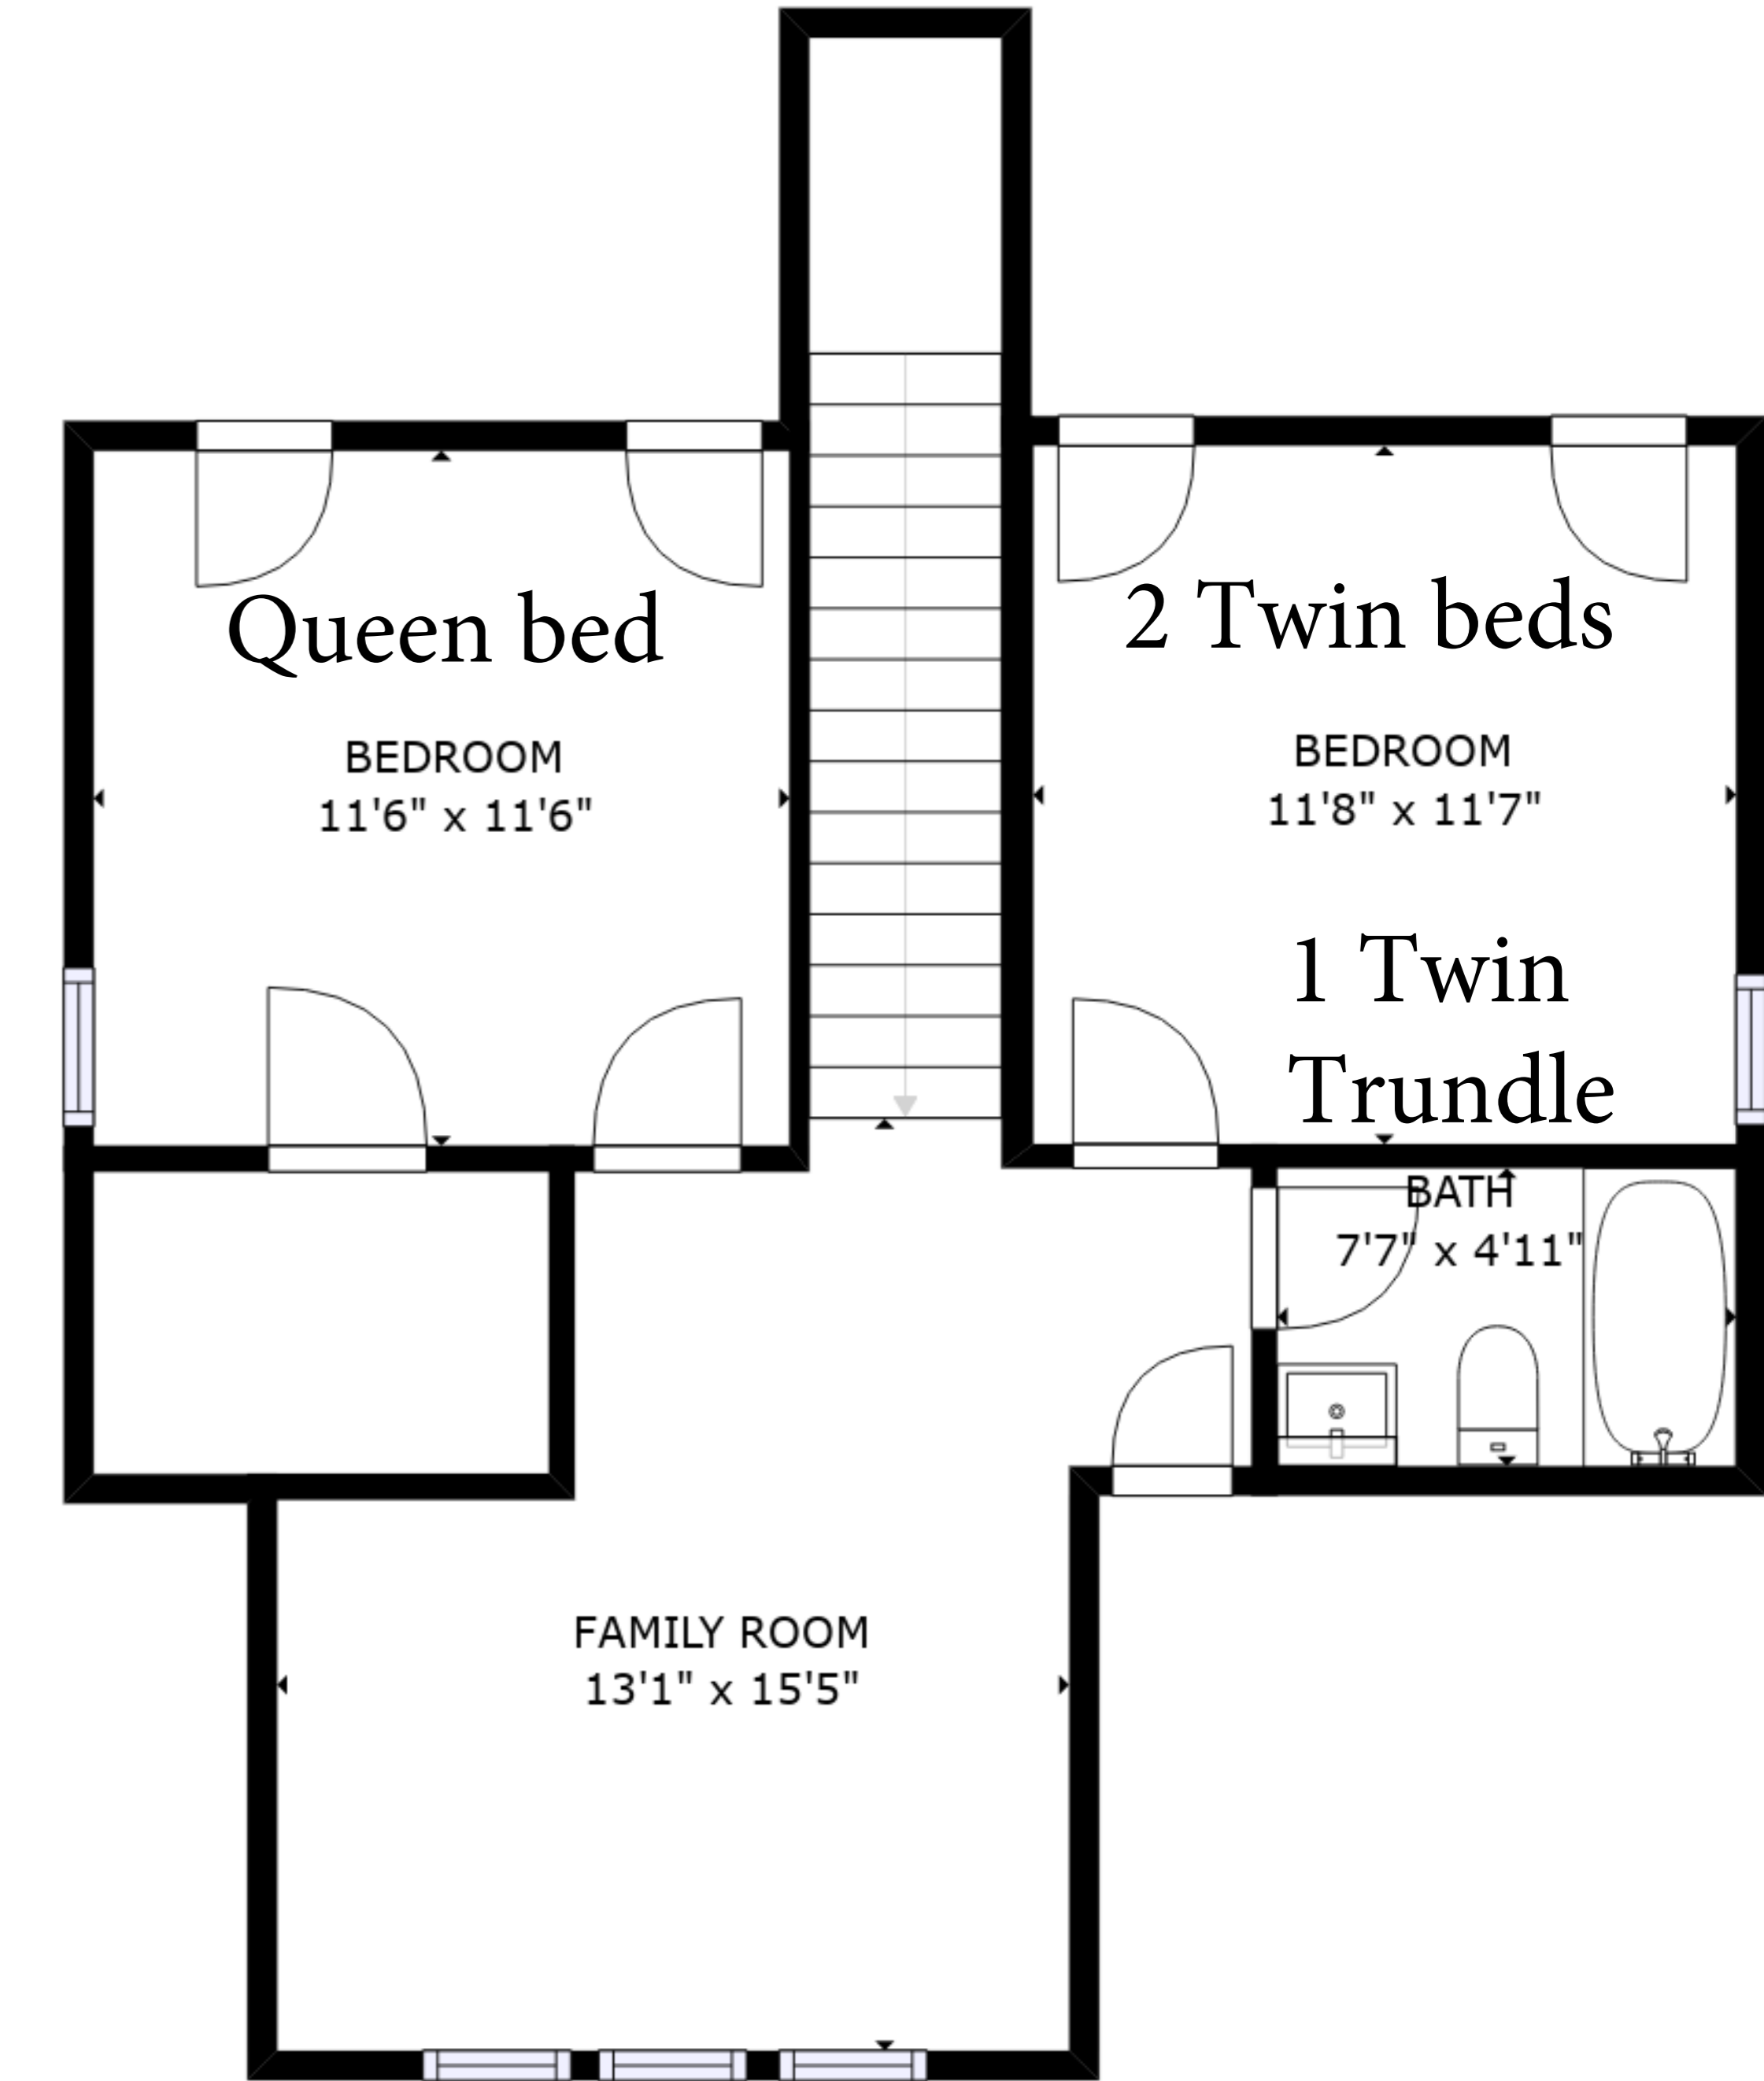

FLOOR 1

FLOOR 2

FLOOR 3

GROSS INTERNAL AREA
 FLOOR 1: 855 sq. ft, FLOOR 2: 926 sq. ft
 FLOOR 3: 589 sq. ft, EXCLUDED AREAS:
 PORCH: 200 sq. ft
 TOTAL: 2371 sq. ft

SIZES AND DIMENSIONS ARE APPROXIMATE, ACTUAL MAY VARY.