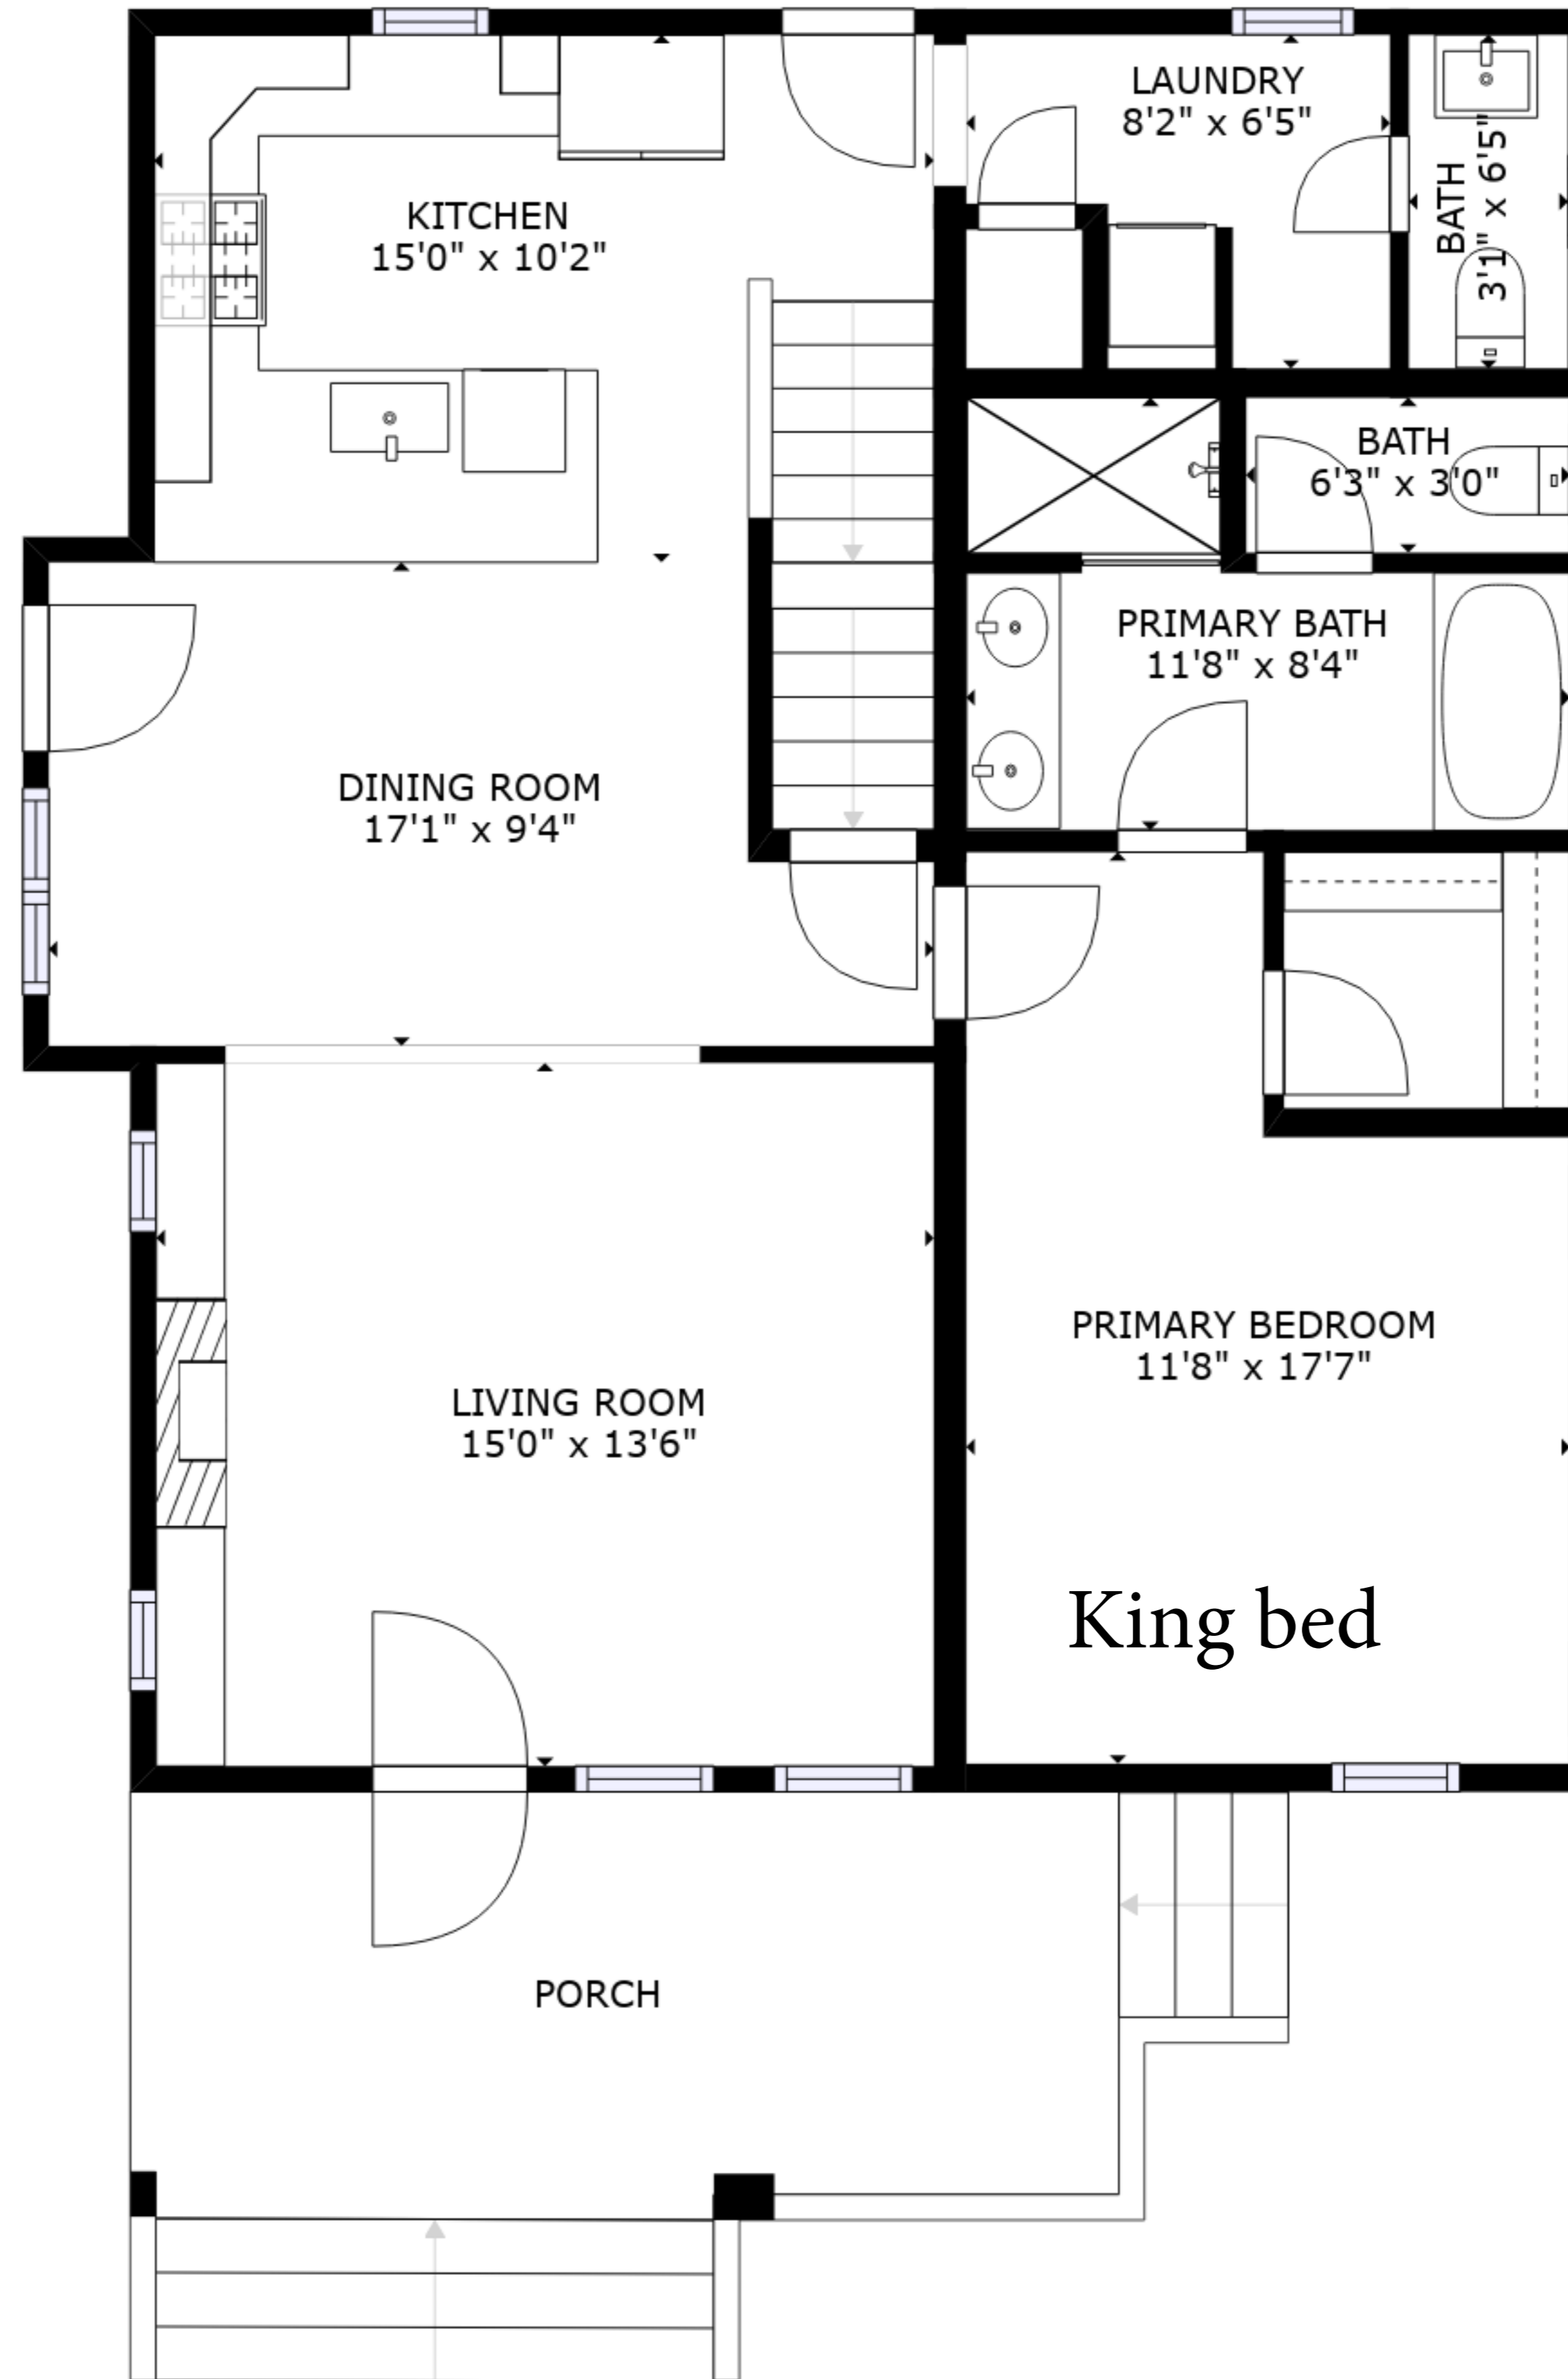

FLOOR 1

FLOOR 2

FLOOR 3

GROSS INTERNAL AREA
 FLOOR 1: 855 sq. ft, FLOOR 2: 926 sq. ft
 FLOOR 3: 589 sq. ft, EXCLUDED AREAS:
 PORCH: 200 sq. ft
 TOTAL: 2371 sq. ft

SIZES AND DIMENSIONS ARE APPROXIMATE, ACTUAL MAY VARY.