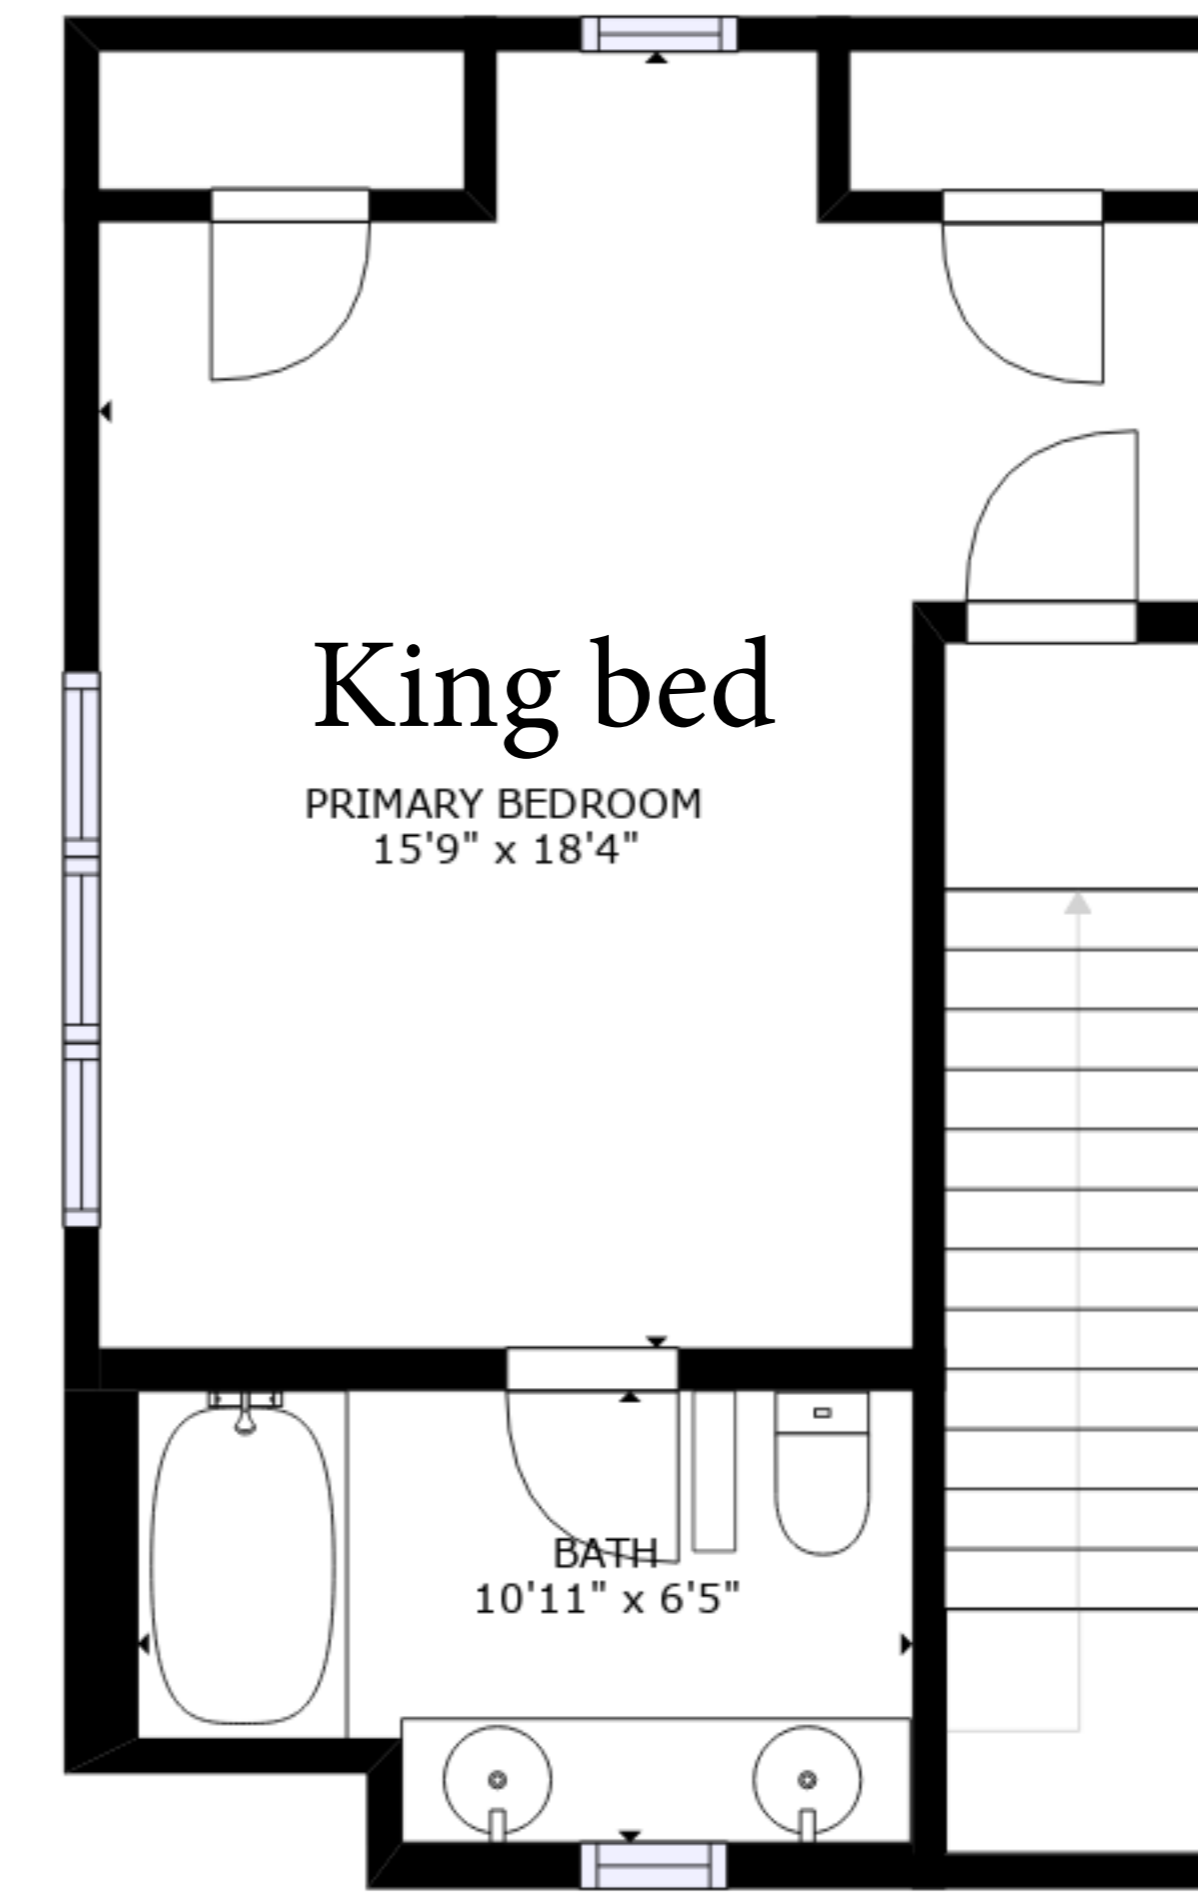

FLOOR 2

FLOOR 3

FLOOR 1

GROSS INTERNAL AREA
 FLOOR 1: 485 sq. ft, FLOOR 2: 544 sq. ft
 FLOOR 3: 390 sq. ft, EXCLUDED AREAS:
 PATIO: 100 sq. ft, BALCONY: 92 sq. ft
 TOTAL: 1419 sq. ft

SIZES AND DIMENSIONS ARE APPROXIMATE, ACTUAL MAY VARY.