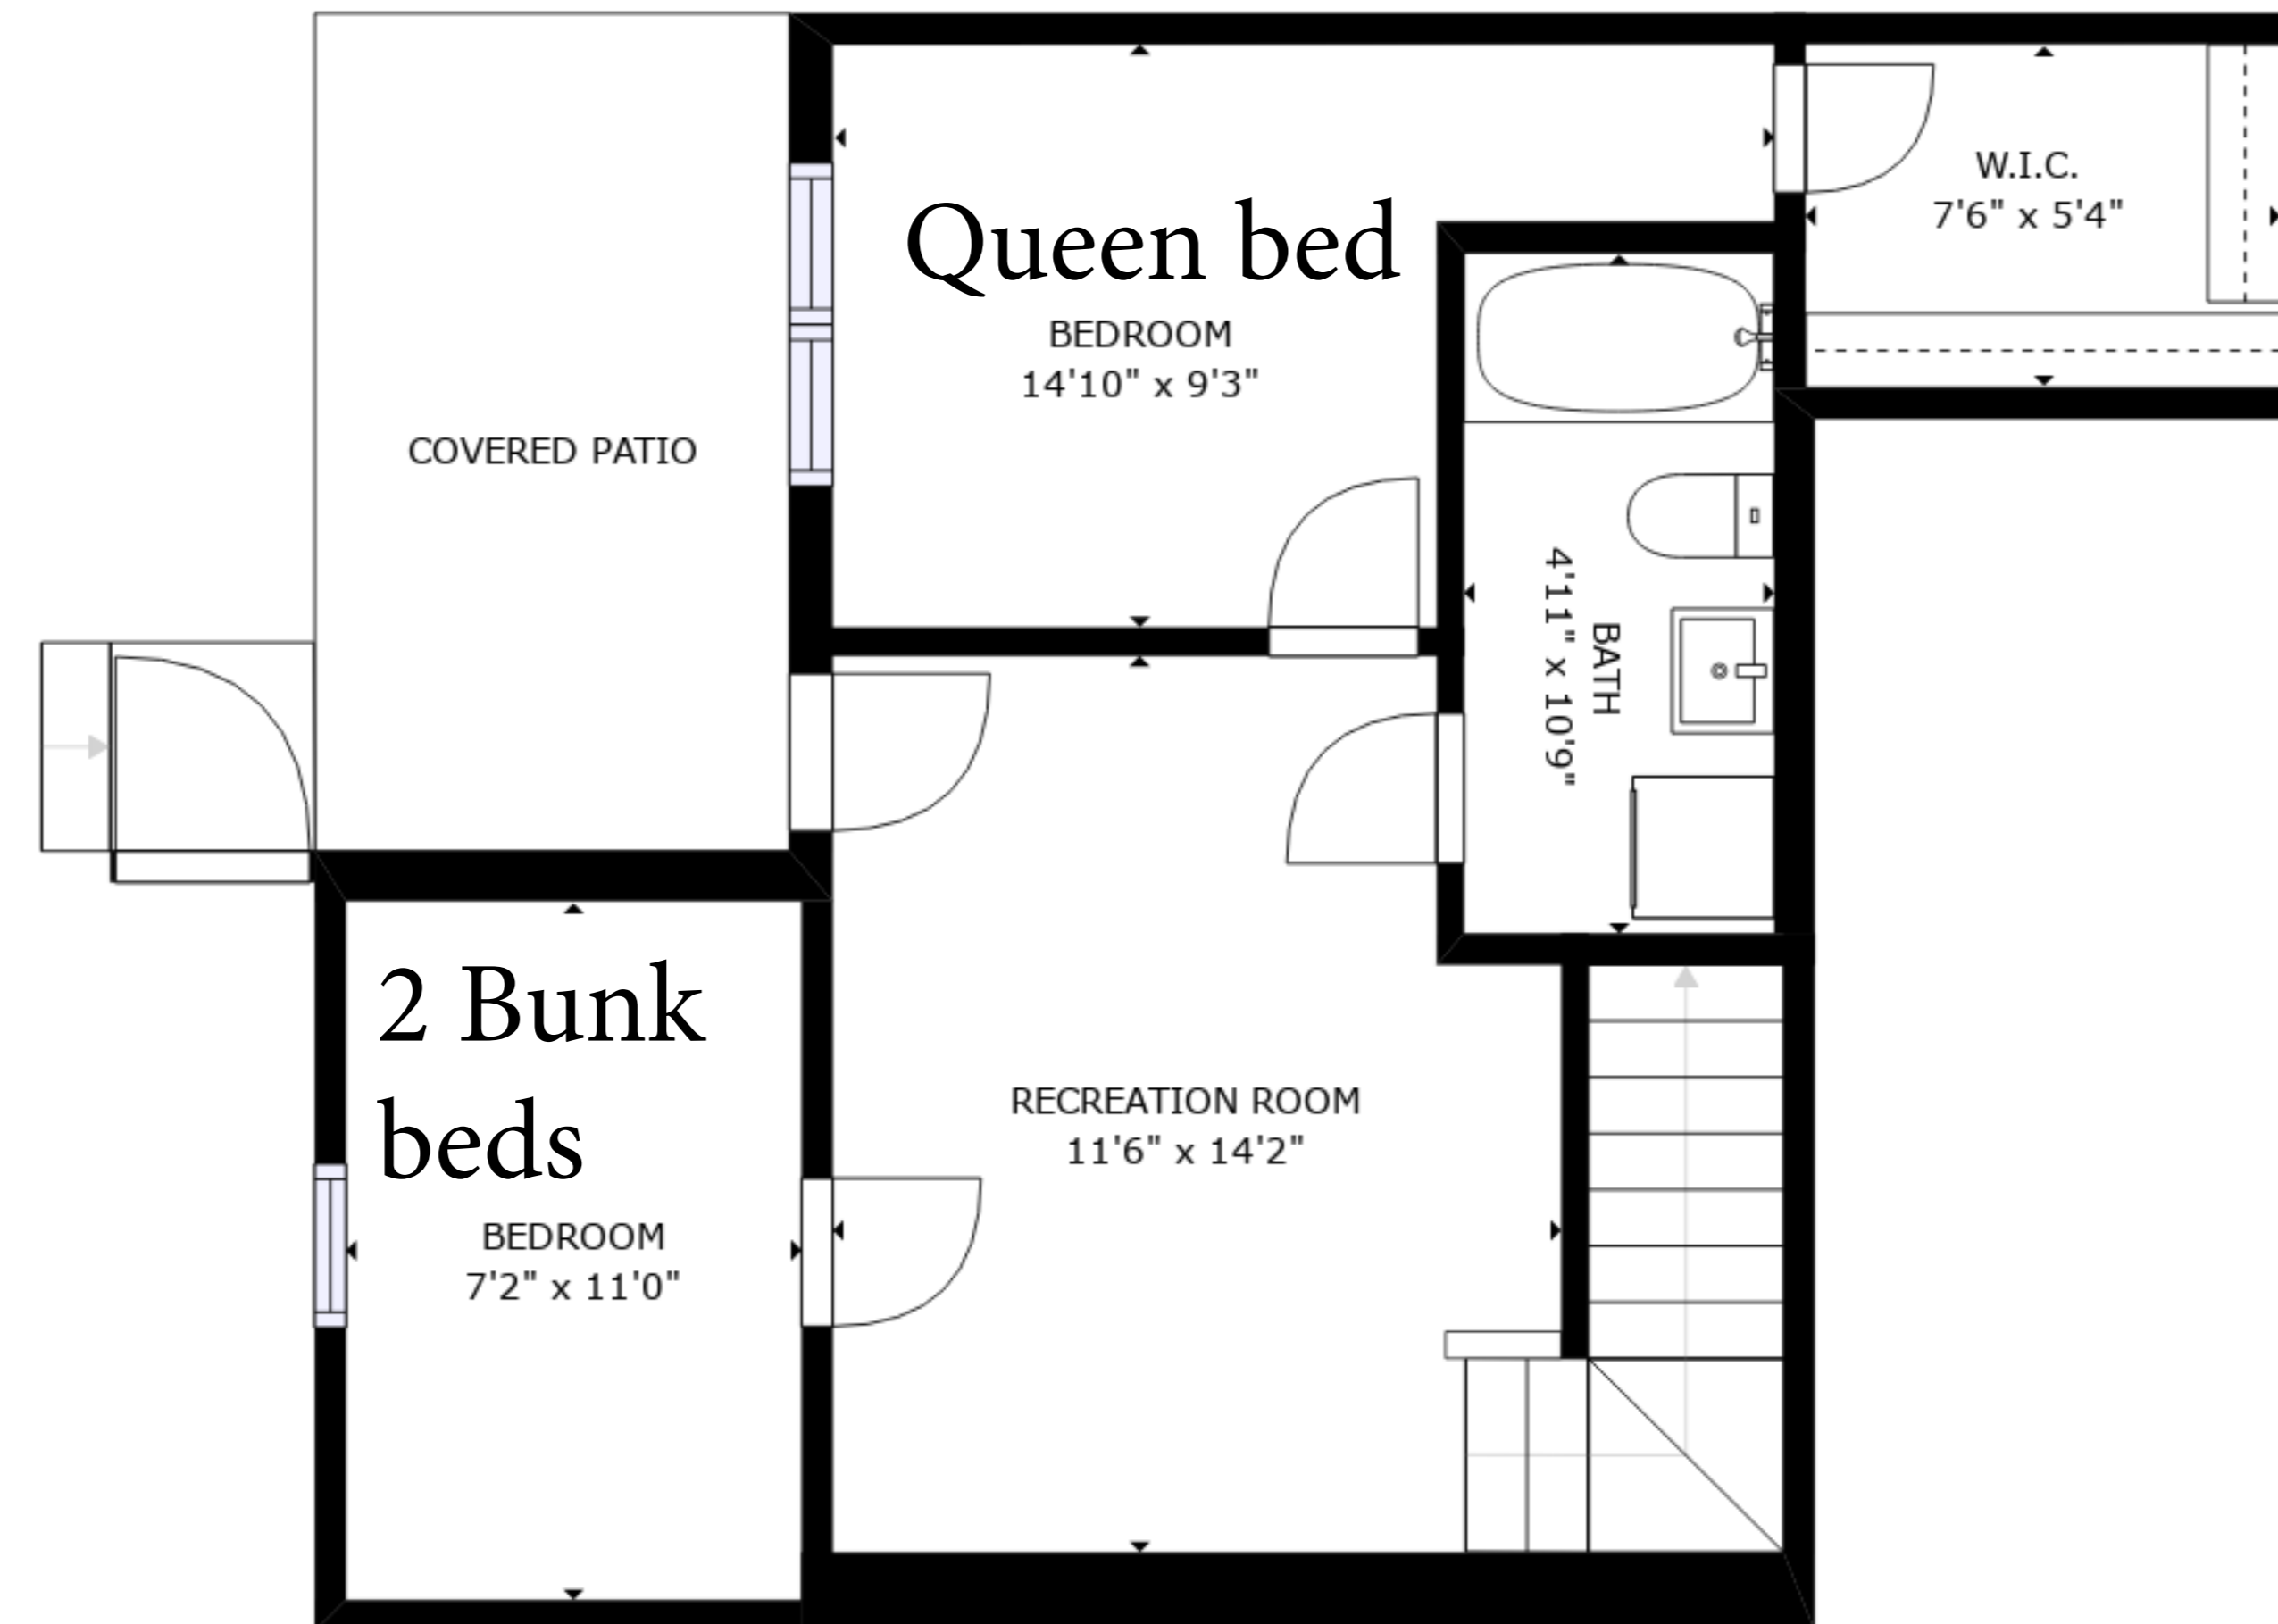

FLOOR 2

FLOOR 3

FLOOR 1

GROSS INTERNAL AREA
 FLOOR 1: 485 sq. ft, FLOOR 2: 544 sq. ft
 FLOOR 3: 390 sq. ft, EXCLUDED AREAS:
 PATIO: 100 sq. ft, BALCONY: 92 sq. ft
 TOTAL: 1419 sq. ft

SIZES AND DIMENSIONS ARE APPROXIMATE, ACTUAL MAY VARY.