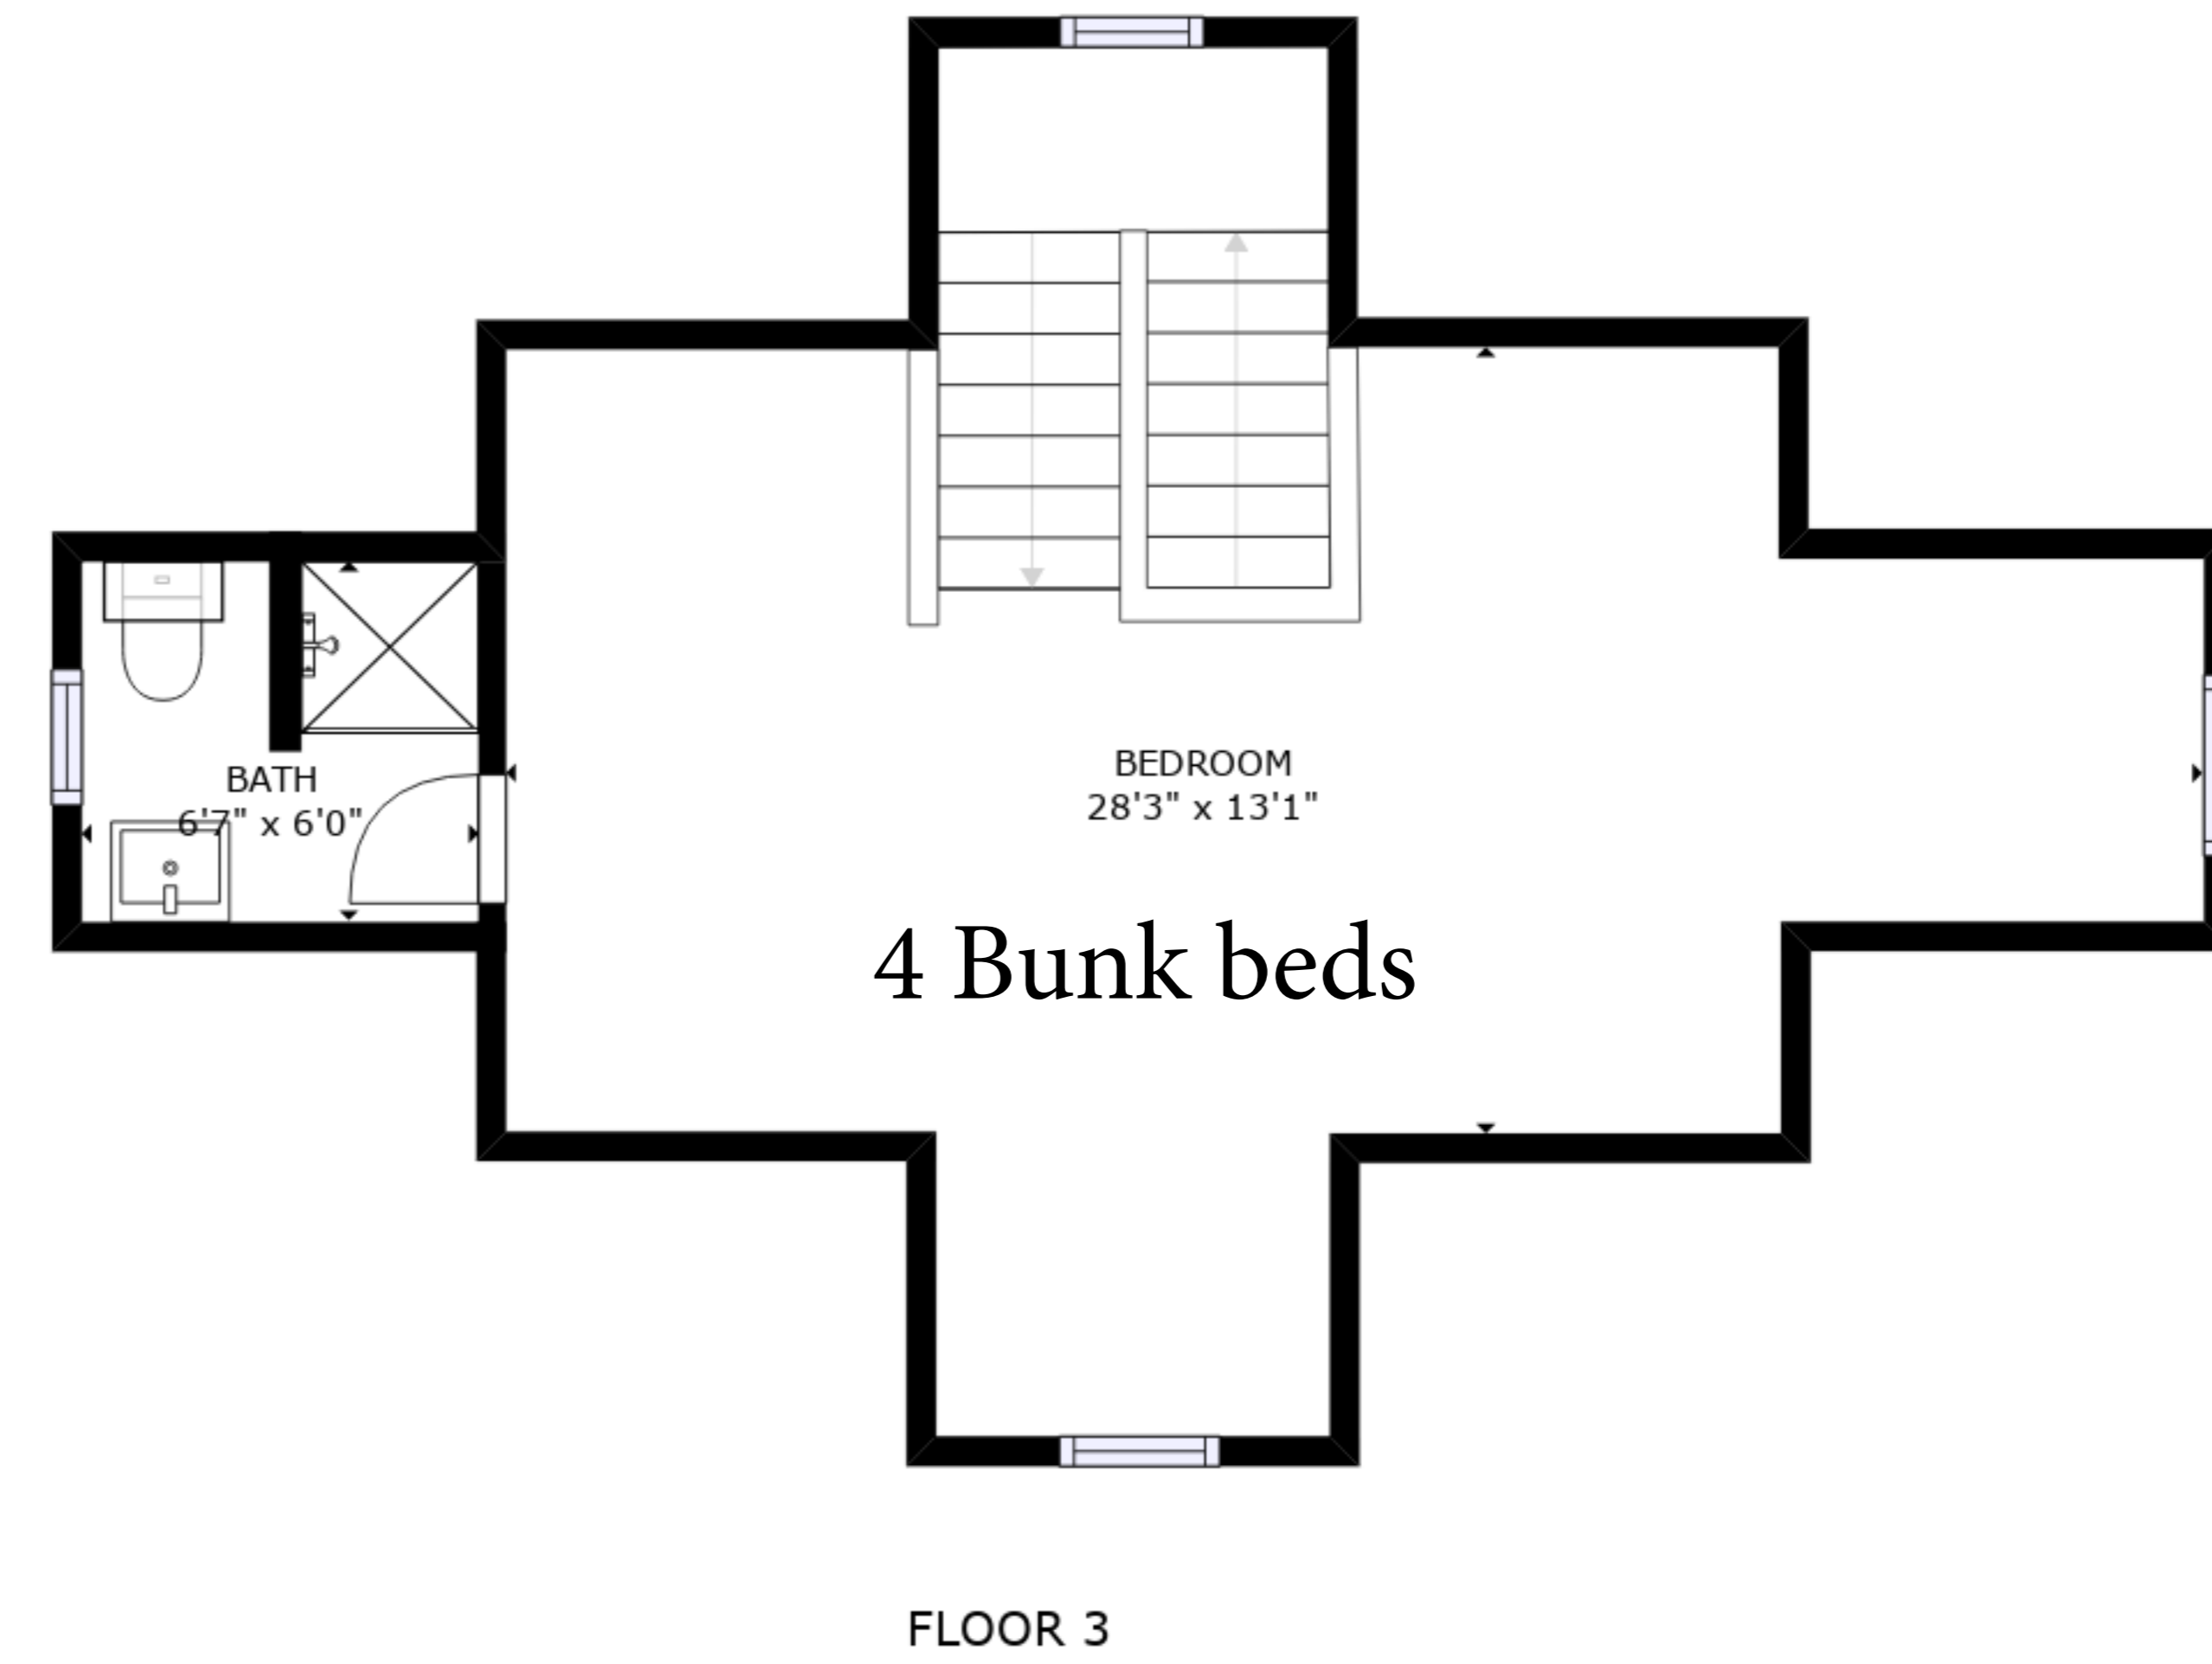

FLOOR 2

FLOOR 3

FLOOR 1

Carriage house has a Queen bed and Daybed

GROSS INTERNAL AREA
 FLOOR 1: 824 sq. ft, FLOOR 2: 823 sq. ft
 FLOOR 3: 428 sq. ft, EXCLUDED AREAS:
 BALCONY: 185 sq. ft
 TOTAL: 2076 sq. ft

SIZES AND DIMENSIONS ARE APPROXIMATE, ACTUAL MAY VARY.