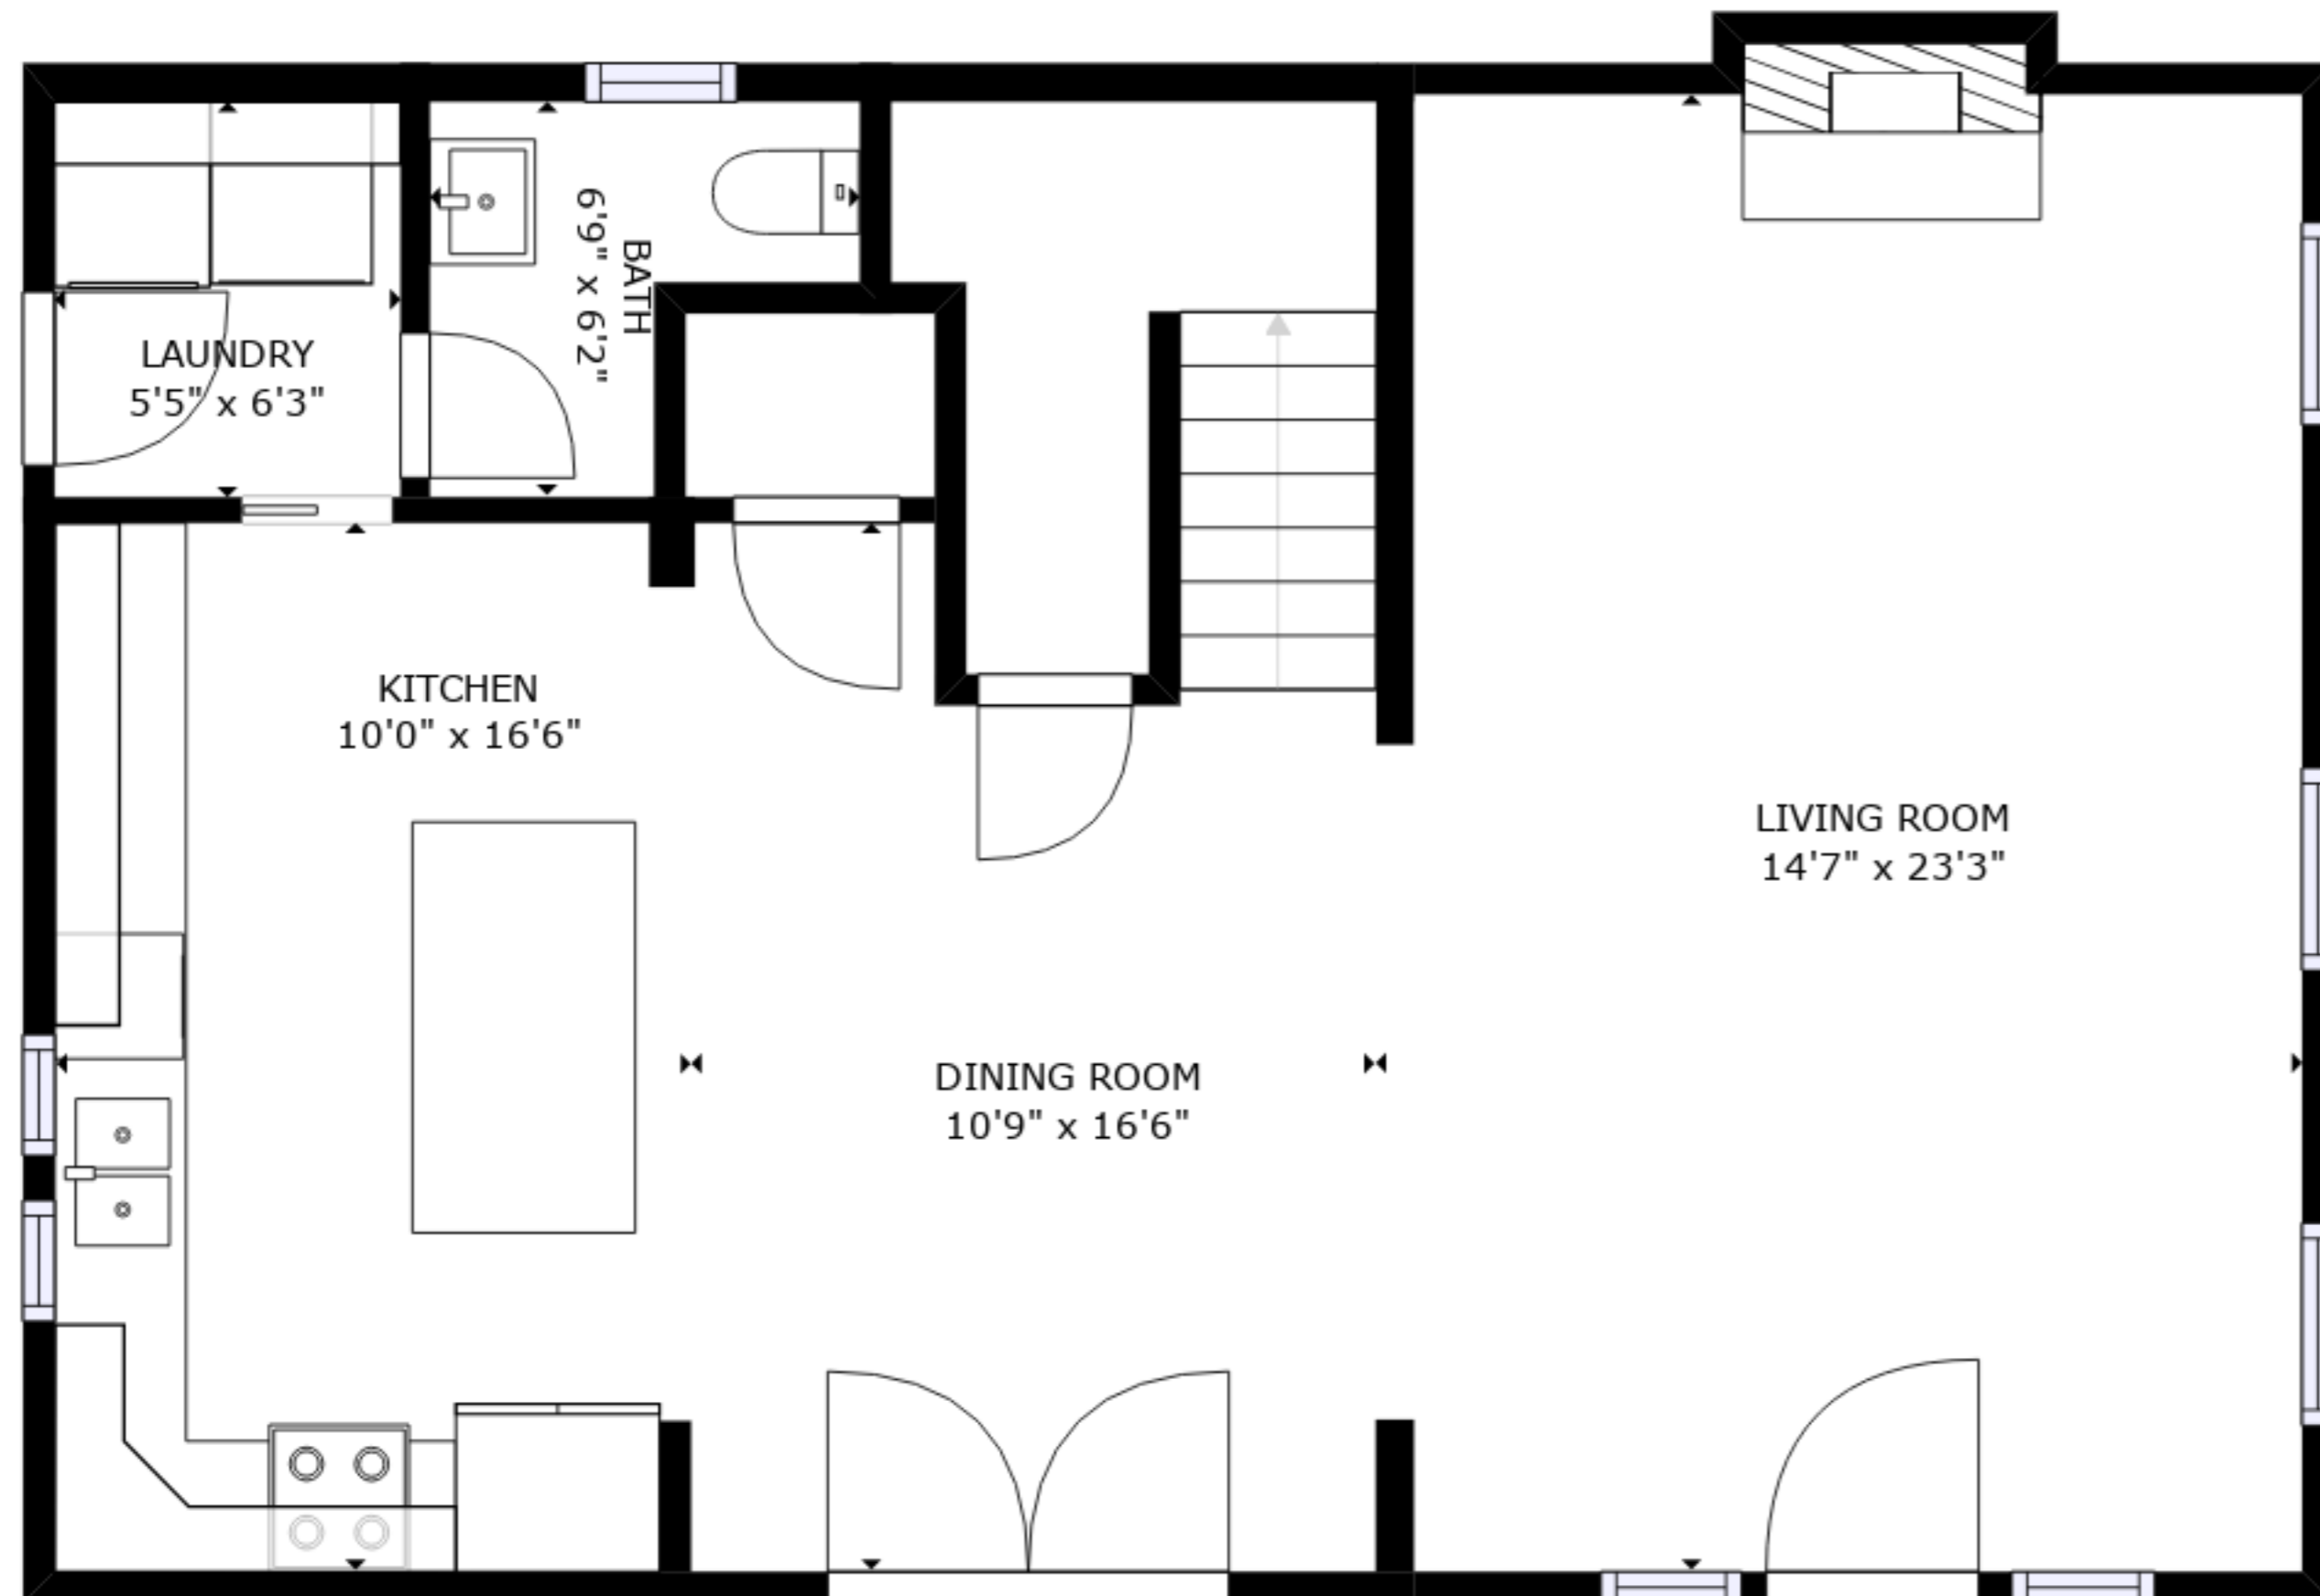

FLOOR 2

FLOOR 3

FLOOR 1

Carriage house has a Queen bed and Daybed

GROSS INTERNAL AREA
 FLOOR 1: 824 sq. ft, FLOOR 2: 823 sq. ft
 FLOOR 3: 428 sq. ft, EXCLUDED AREAS:
 BALCONY: 185 sq. ft
 TOTAL: 2076 sq. ft

SIZES AND DIMENSIONS ARE APPROXIMATE, ACTUAL MAY VARY.