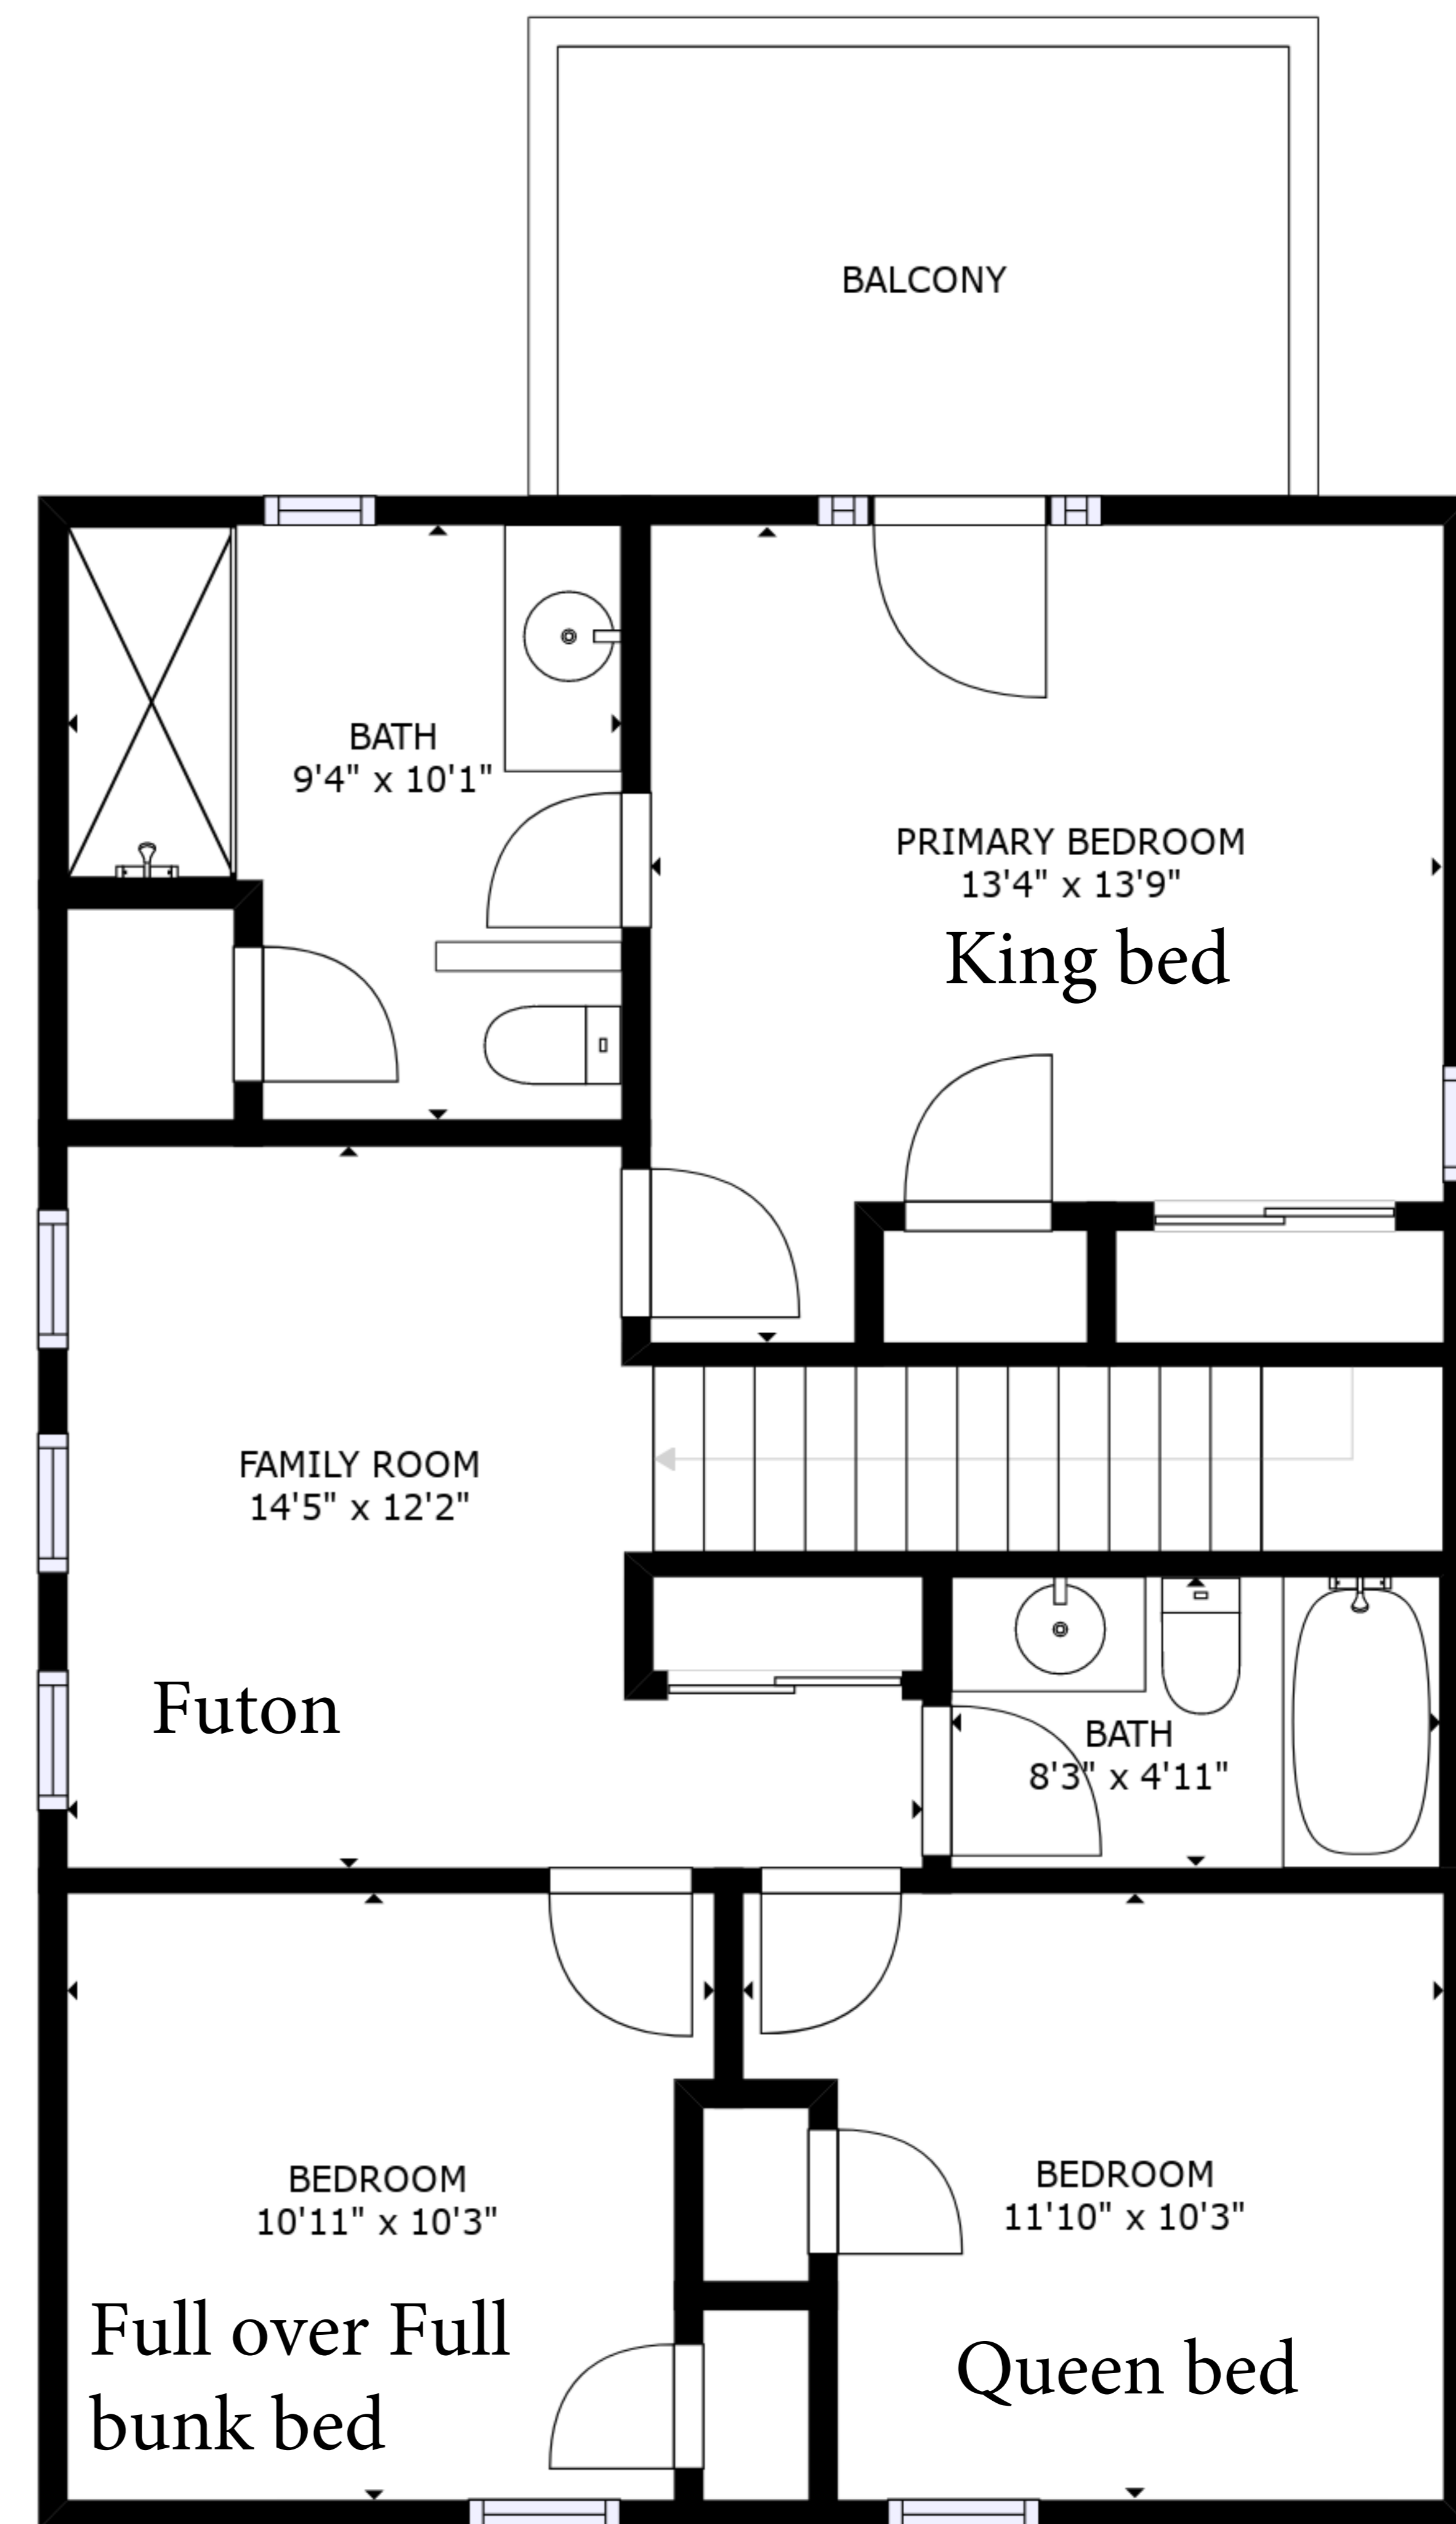

FLOOR 1

FLOOR 2

GROSS INTERNAL AREA
 FLOOR 1: 594 sq. ft, FLOOR 2: 777 sq. ft
 EXCLUDED AREAS: , BALCONY: 94 sq. ft
 TOTAL: 1371 sq. ft

SIZES AND DIMENSIONS ARE APPROXIMATE, ACTUAL MAY VARY.