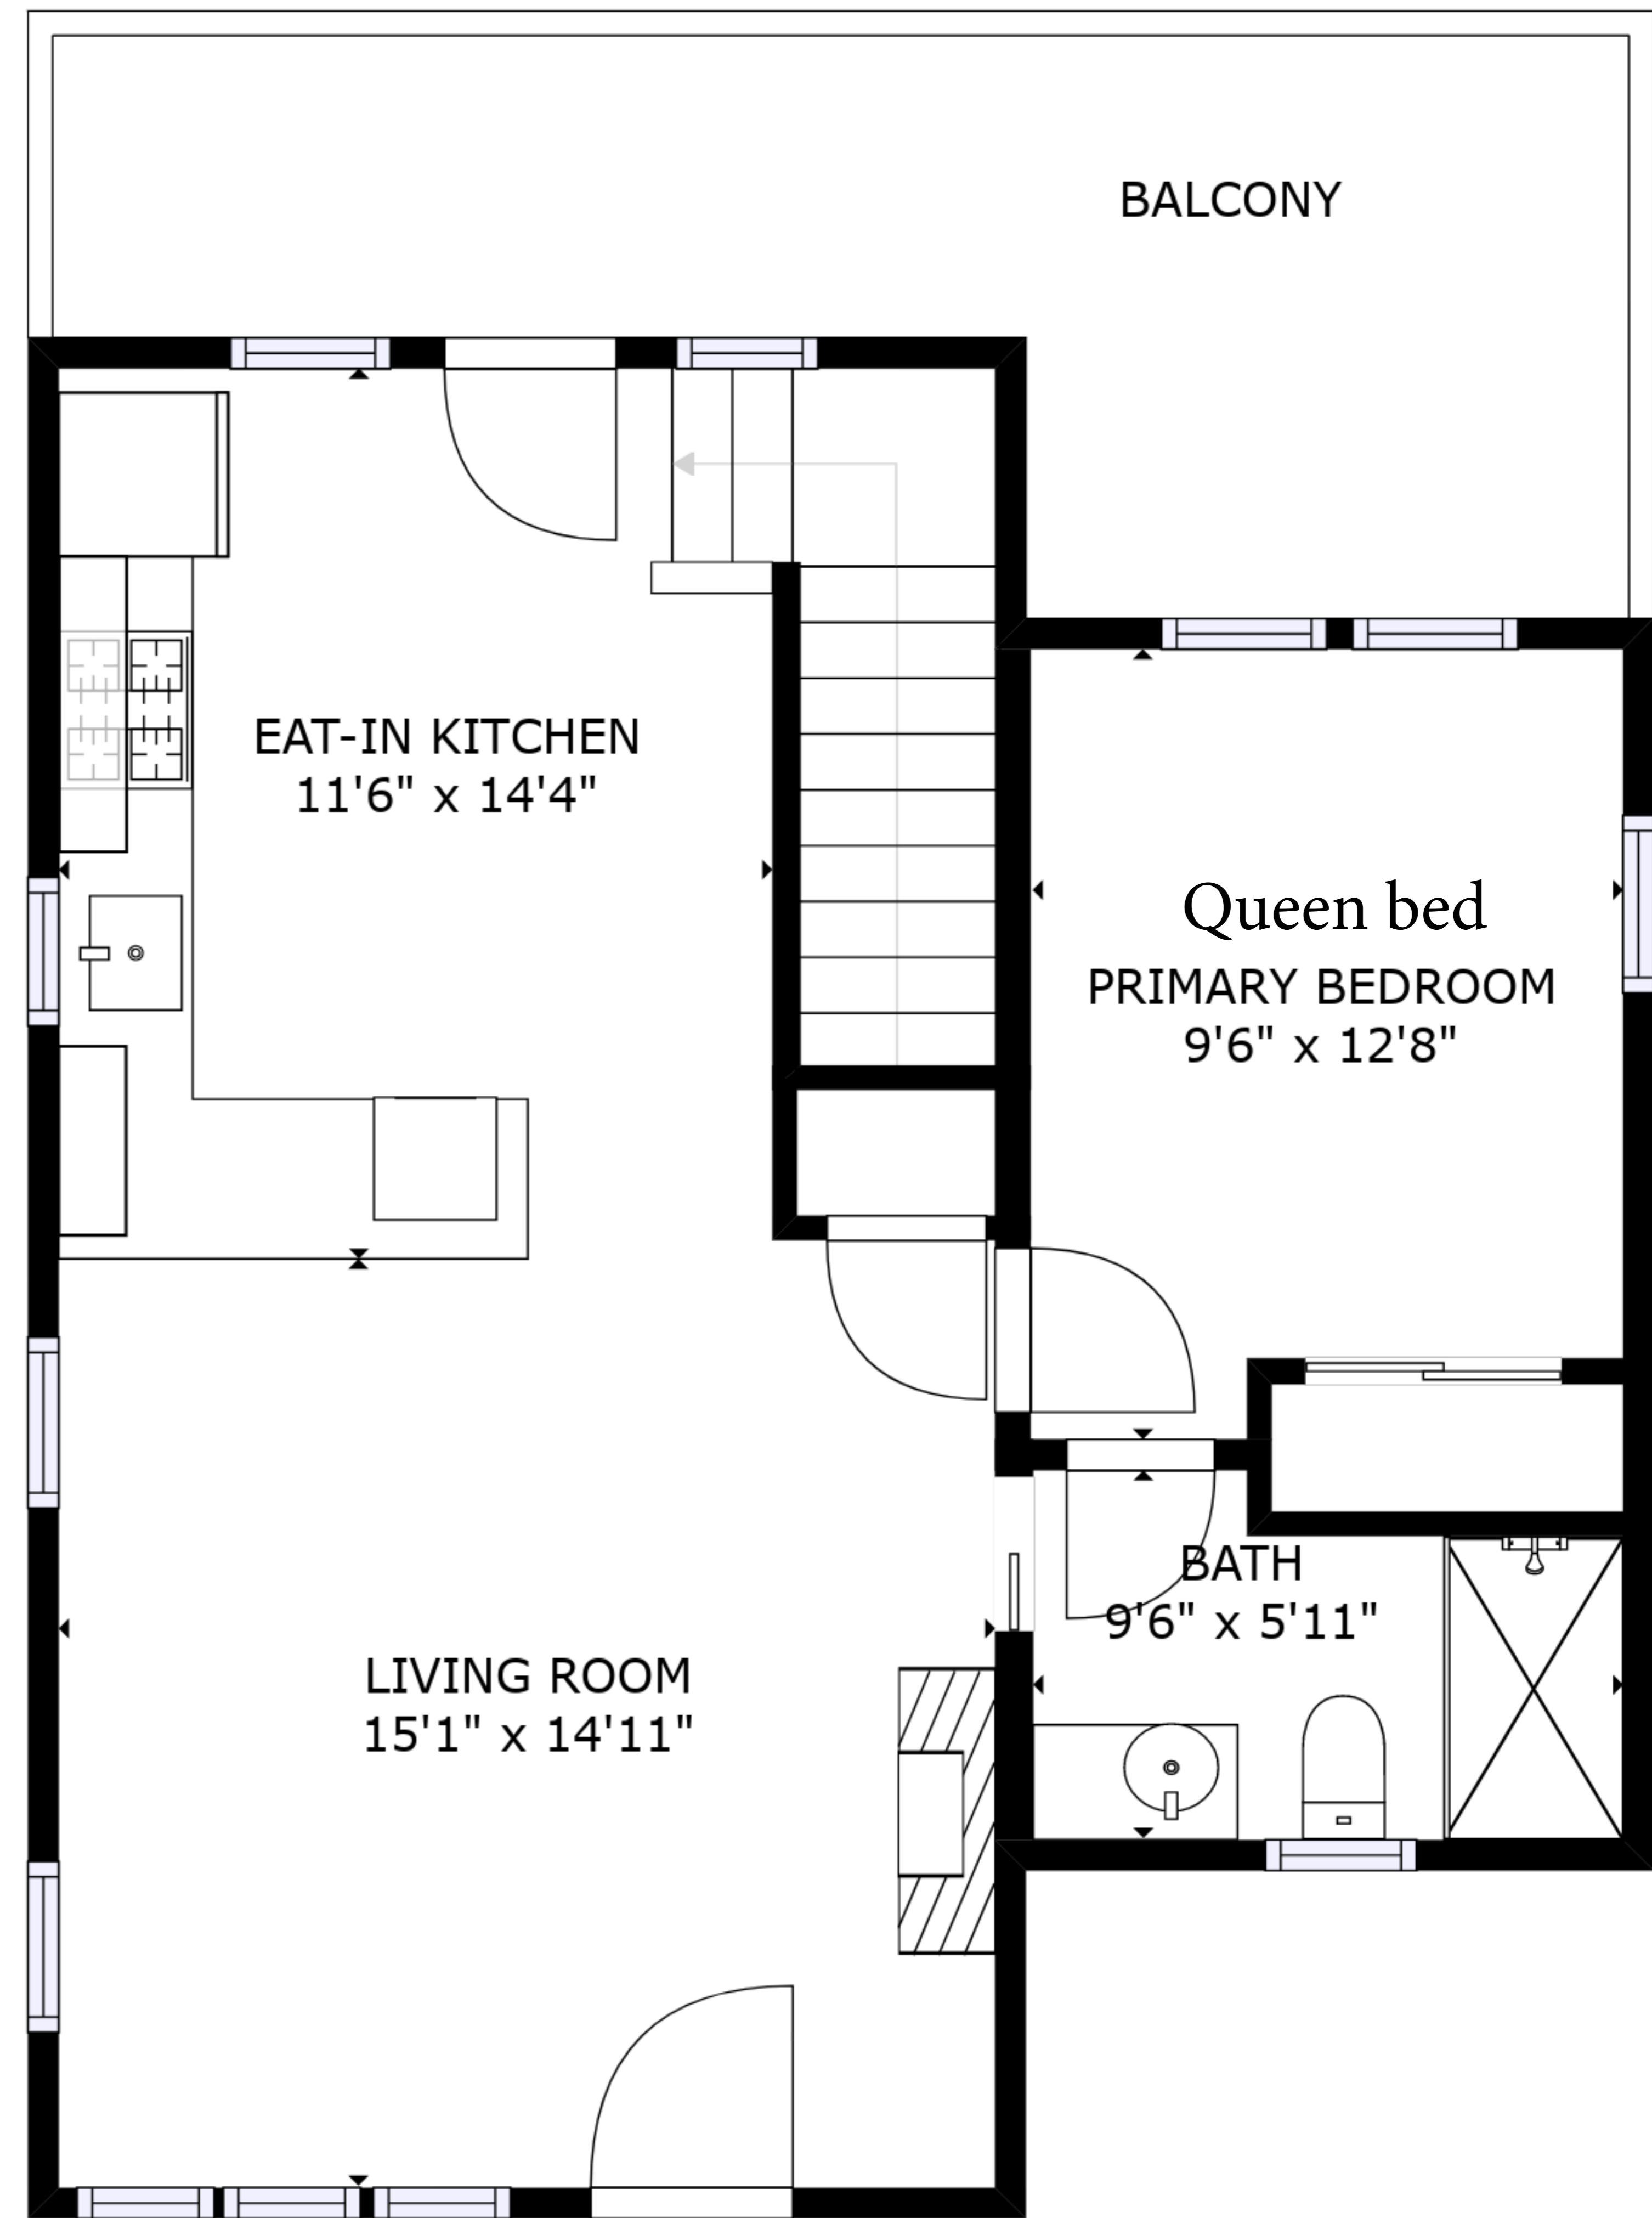

FLOOR 1

FLOOR 2

GROSS INTERNAL AREA  
 FLOOR 1: 575 sq. ft, FLOOR 2: 633 sq. ft  
 EXCLUDED AREAS: , DECK: 156 sq. ft  
 BALCONY: 167 sq. ft  
 TOTAL: 1207 sq. ft

SIZES AND DIMENSIONS ARE APPROXIMATE, ACTUAL MAY VARY.