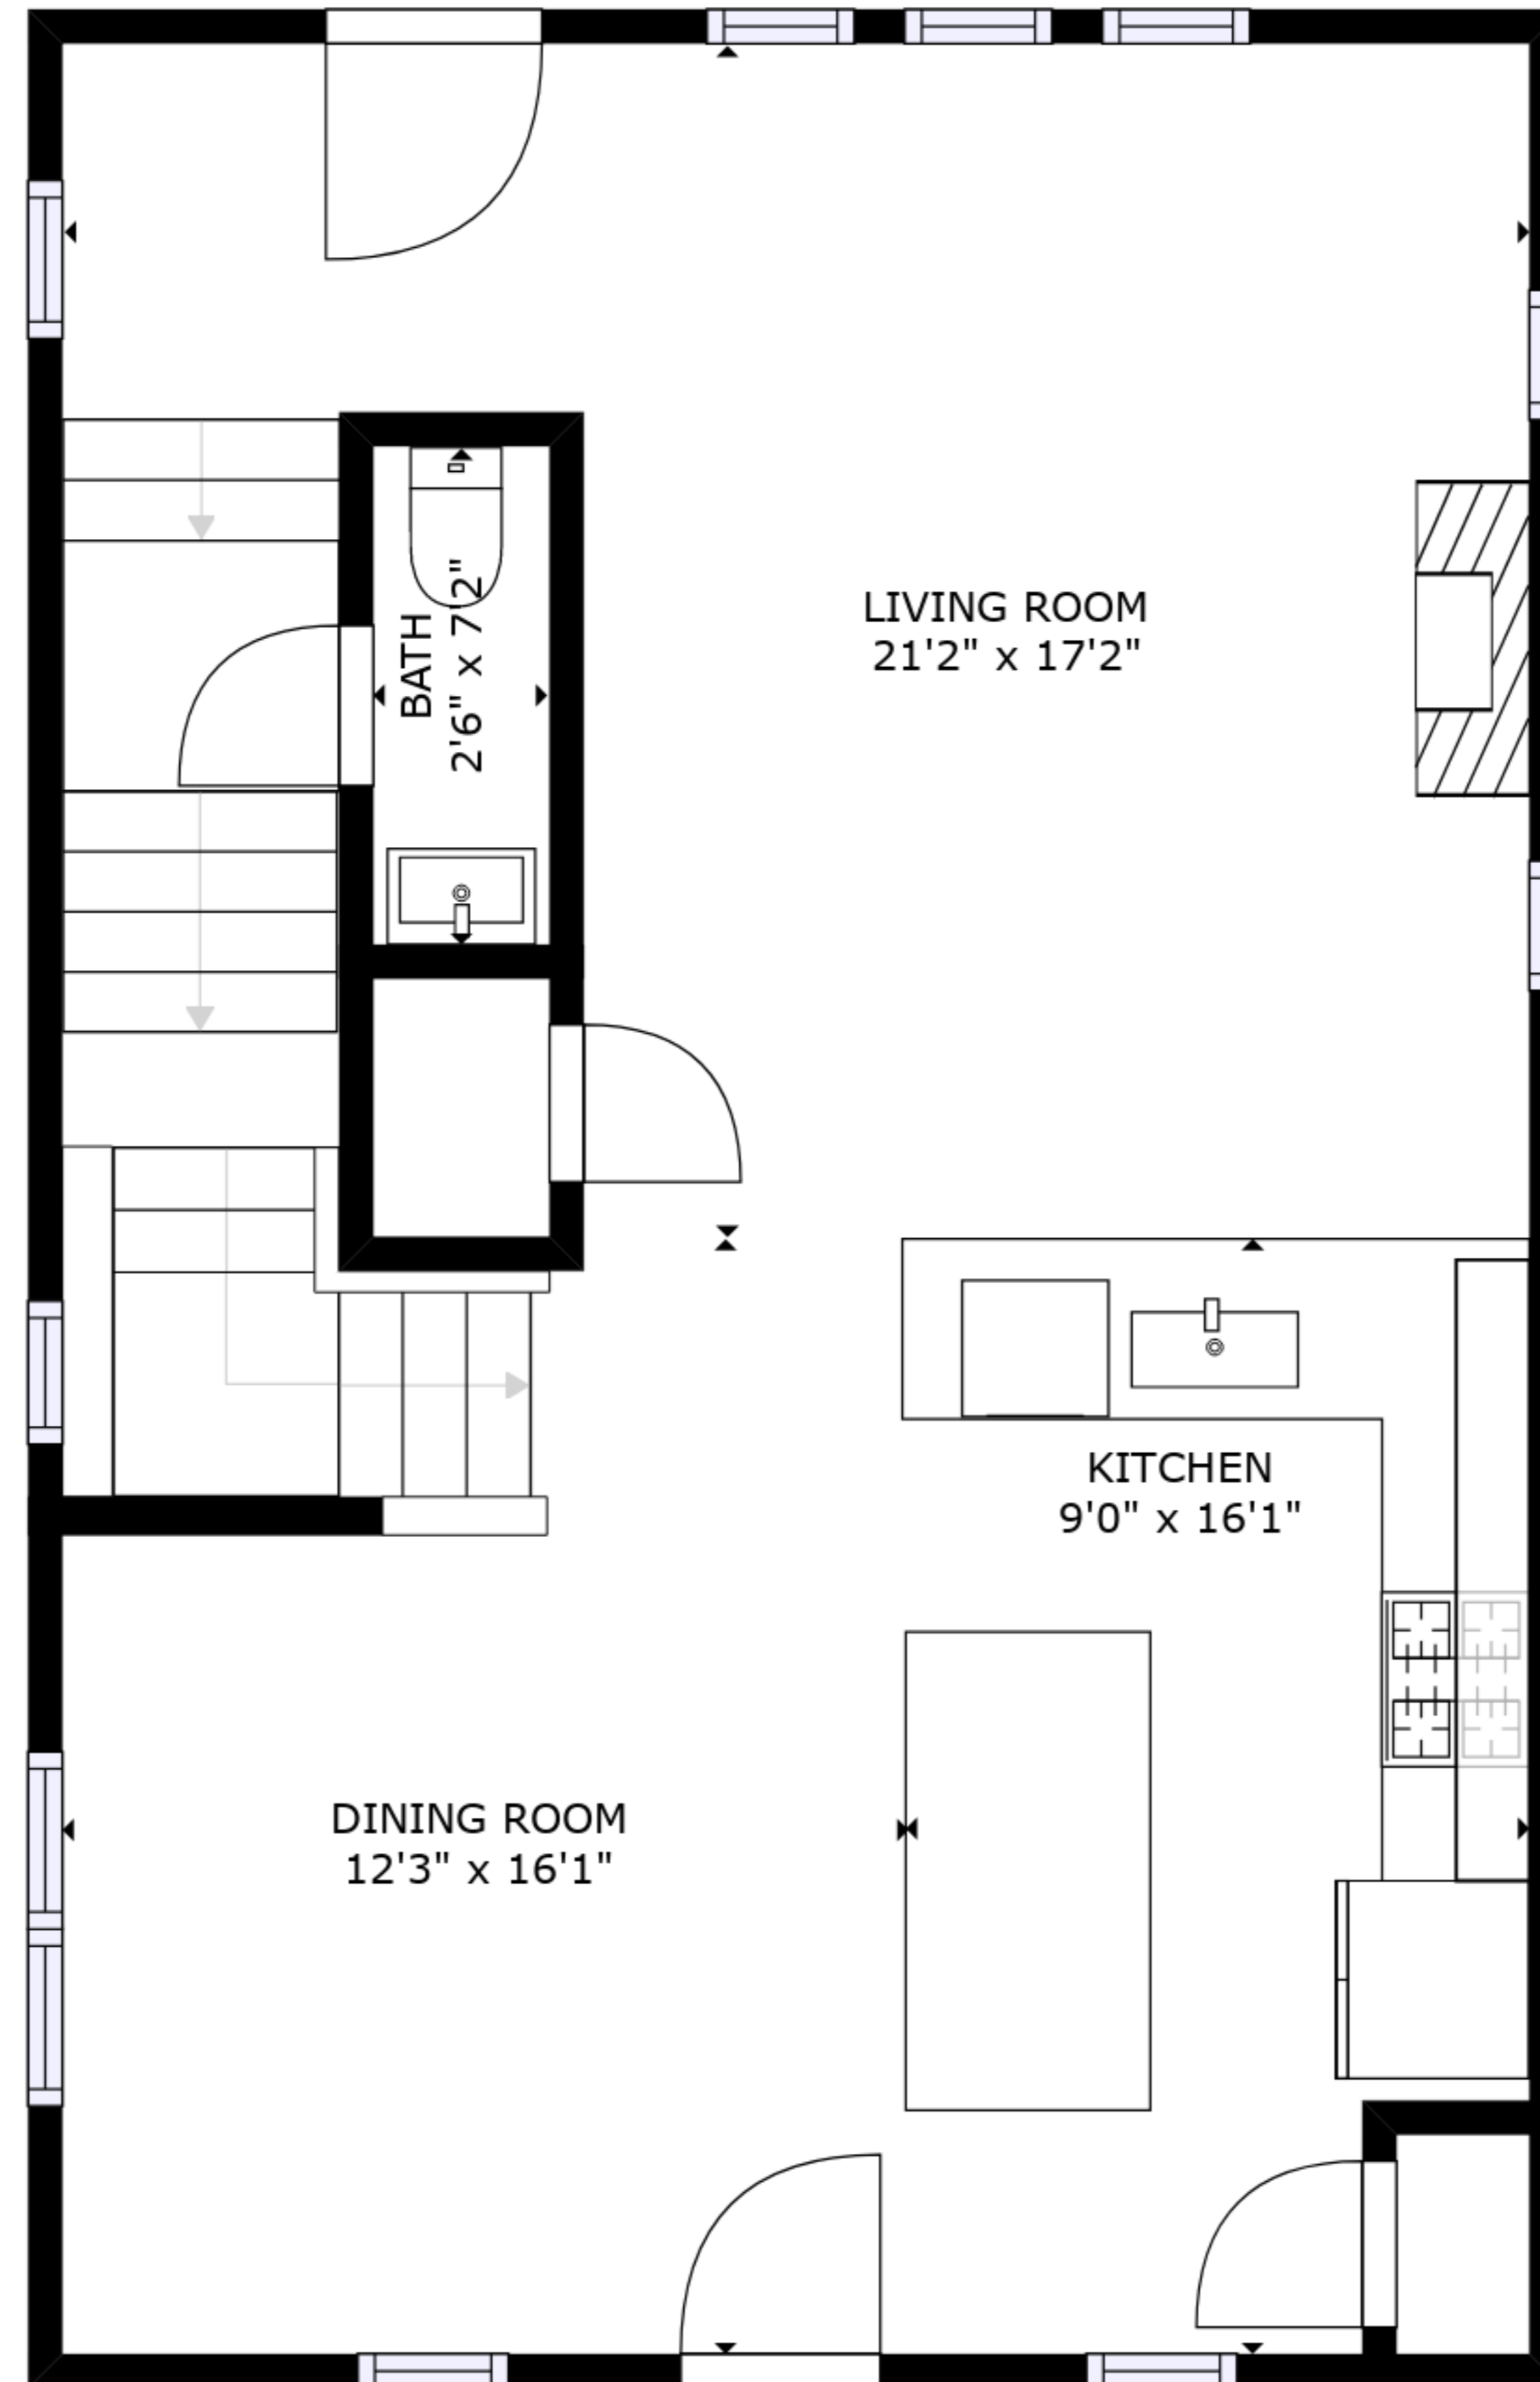

FLOOR 1

FLOOR 2

FLOOR 3

GROSS INTERNAL AREA
 FLOOR 1: 383 sq. ft, FLOOR 2: 707 sq. ft
 FLOOR 3: 708 sq. ft
 TOTAL: 1798 sq. ft

SIZES AND DIMENSIONS ARE APPROXIMATE, ACTUAL MAY VARY.