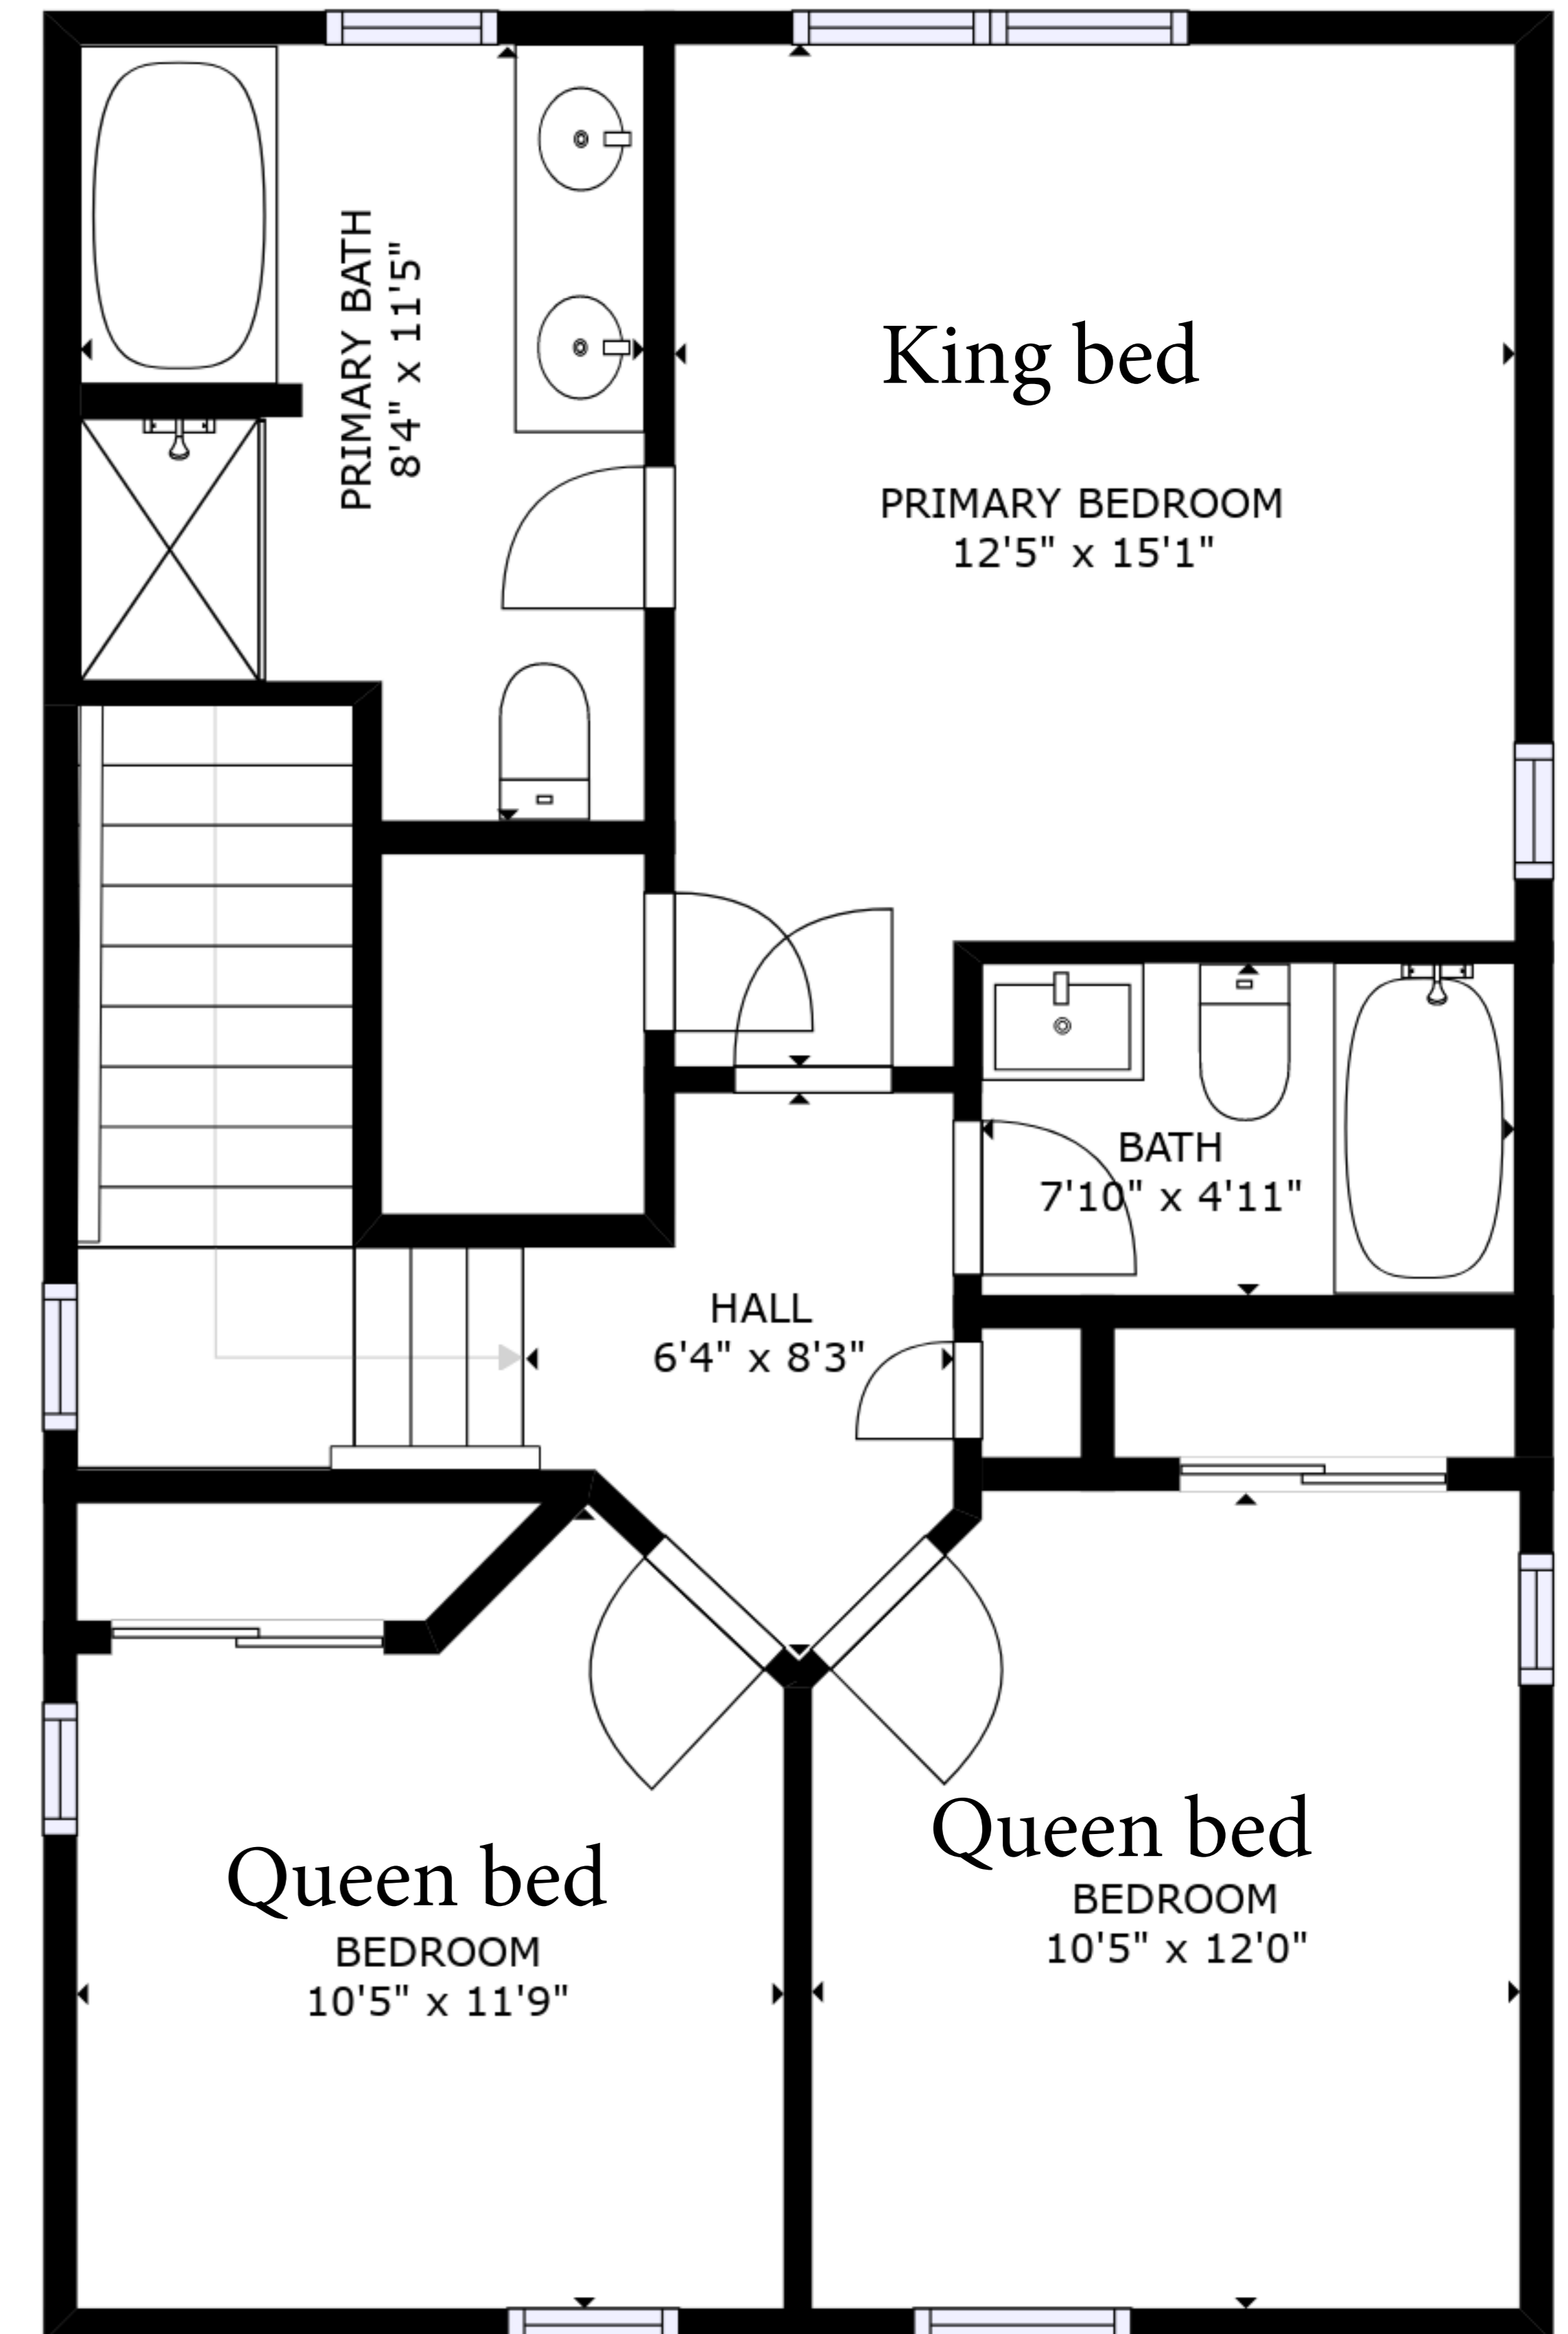

FLOOR 1

FLOOR 2

FLOOR 3

GROSS INTERNAL AREA
 FLOOR 1: 383 sq. ft, FLOOR 2: 707 sq. ft
 FLOOR 3: 708 sq. ft
 TOTAL: 1798 sq. ft

SIZES AND DIMENSIONS ARE APPROXIMATE, ACTUAL MAY VARY.