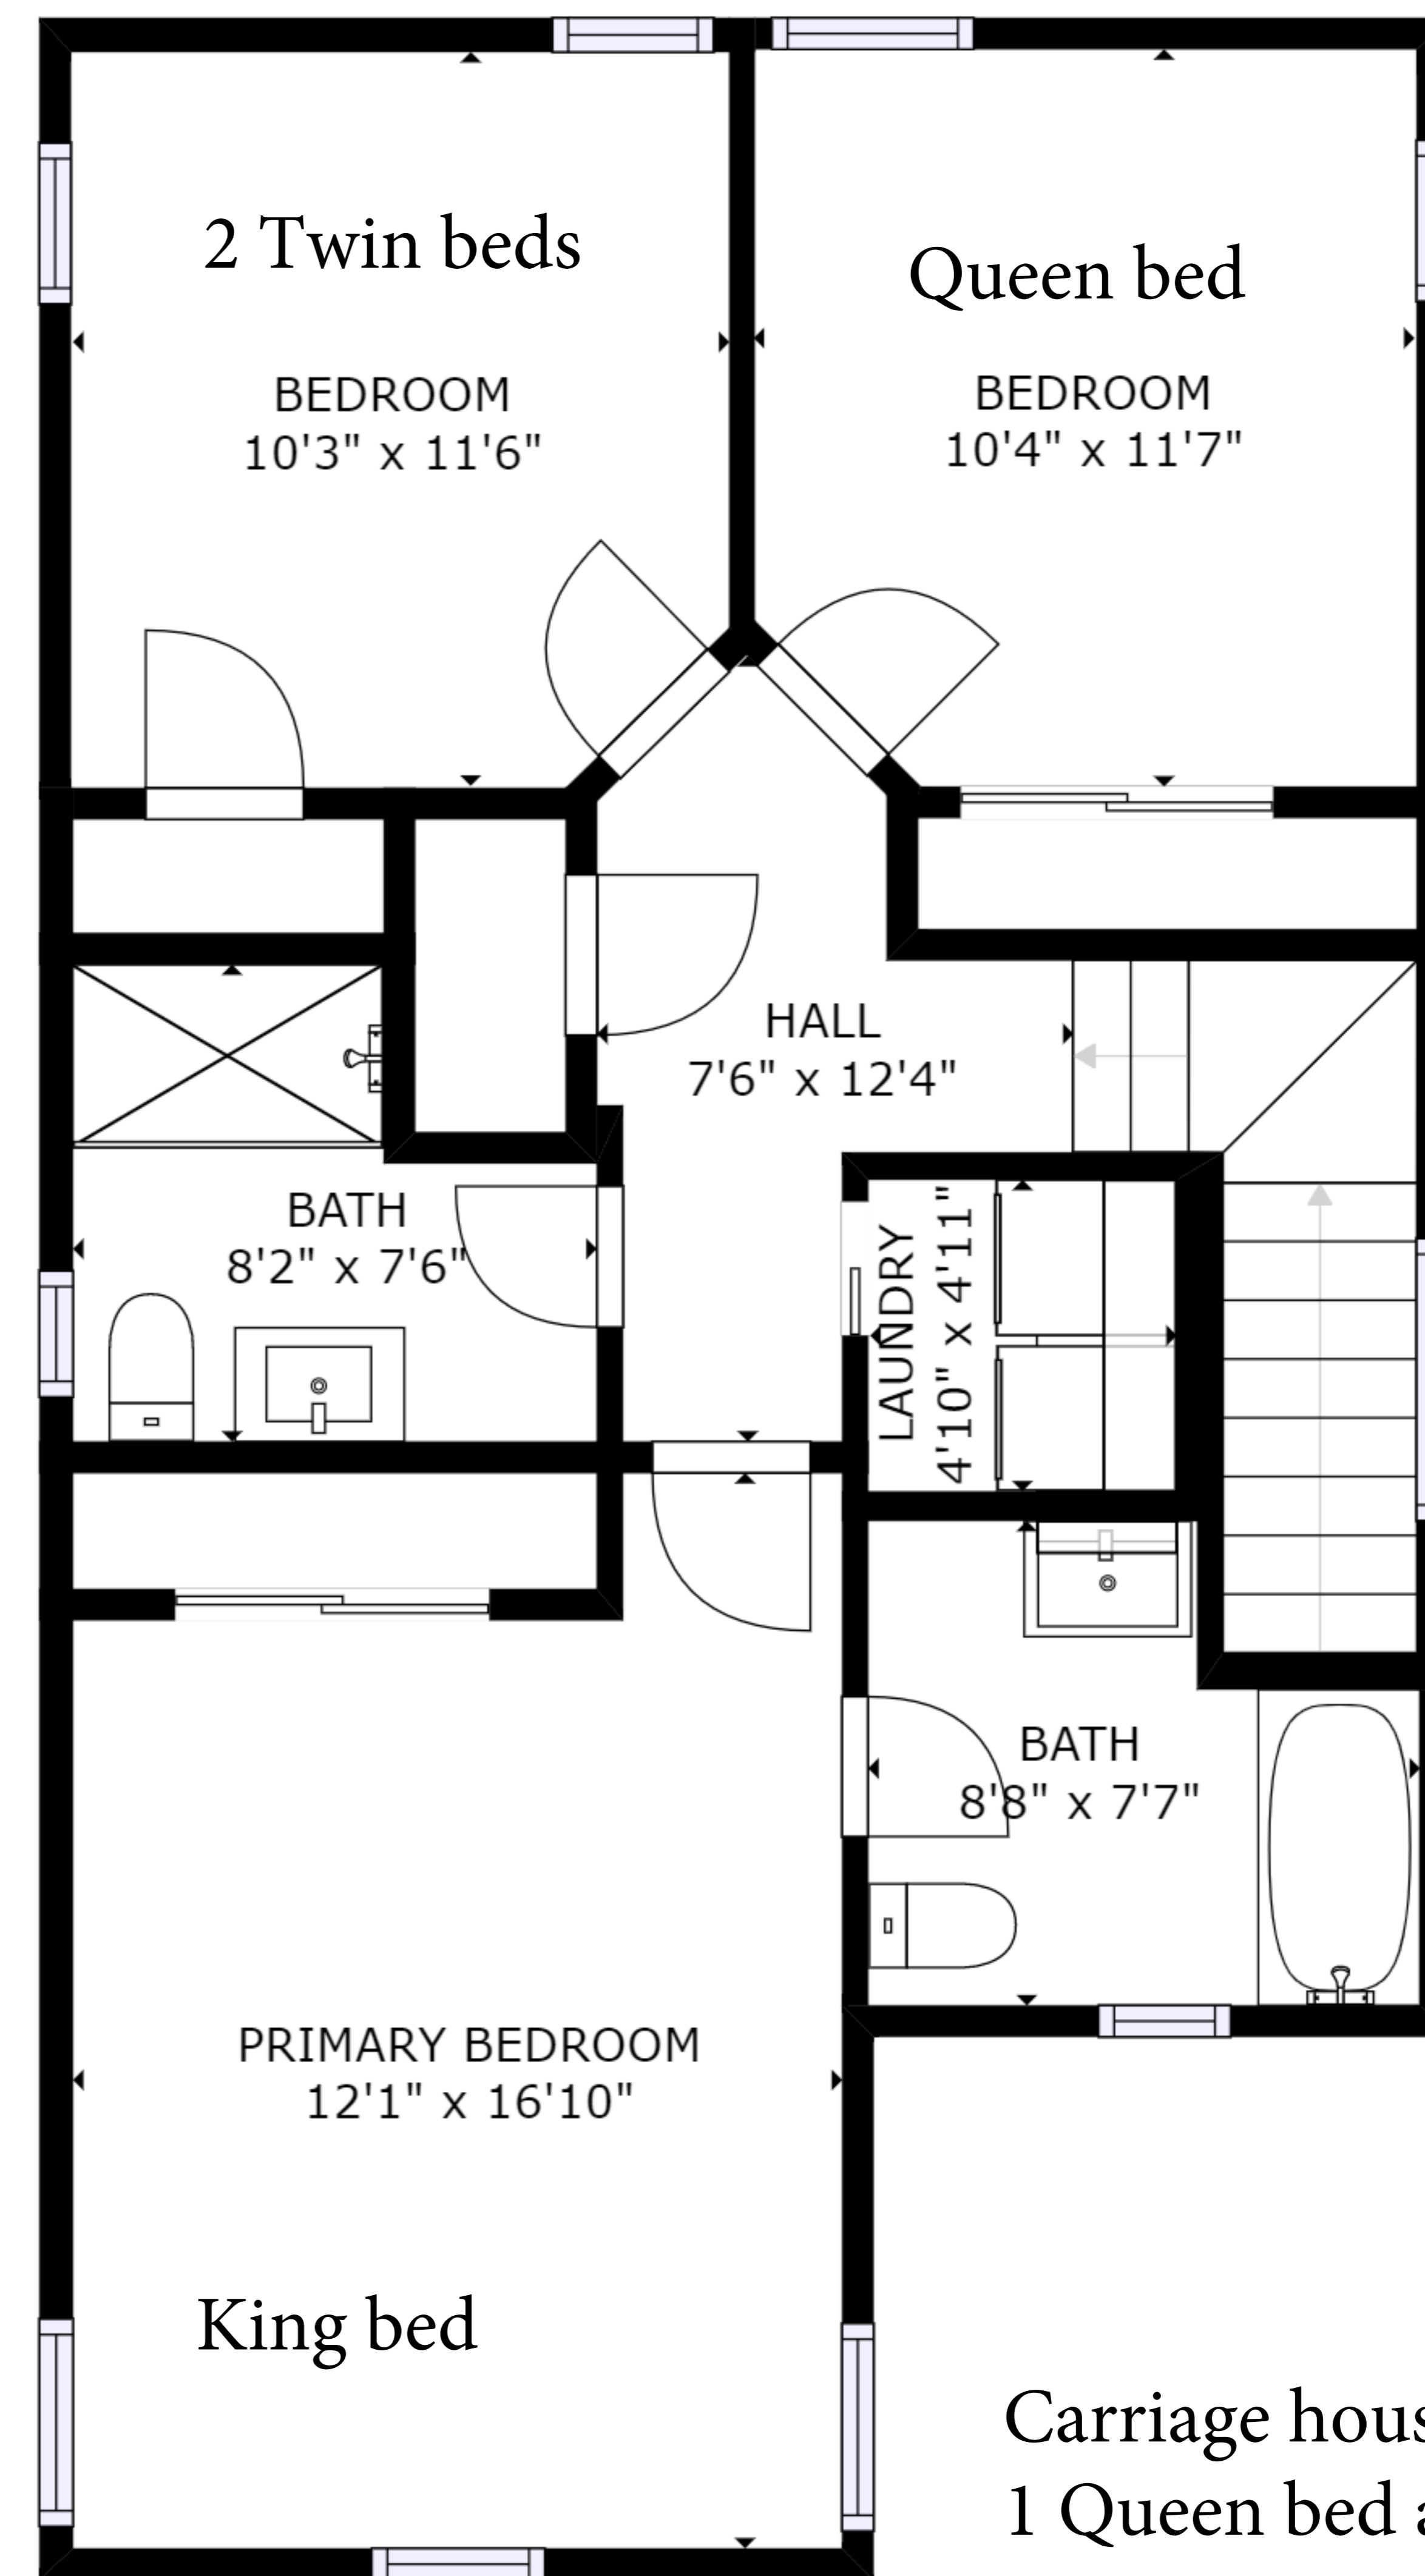

FLOOR 1

FLOOR 2

Carriage house has
1 Queen bed and 1 sofa sleeper

GROSS INTERNAL AREA
 FLOOR 1: 763 sq. ft, FLOOR 2: 748 sq. ft
 TOTAL: 1511 sq. ft
 SIZES AND DIMENSIONS ARE APPROXIMATE, ACTUAL MAY VARY.