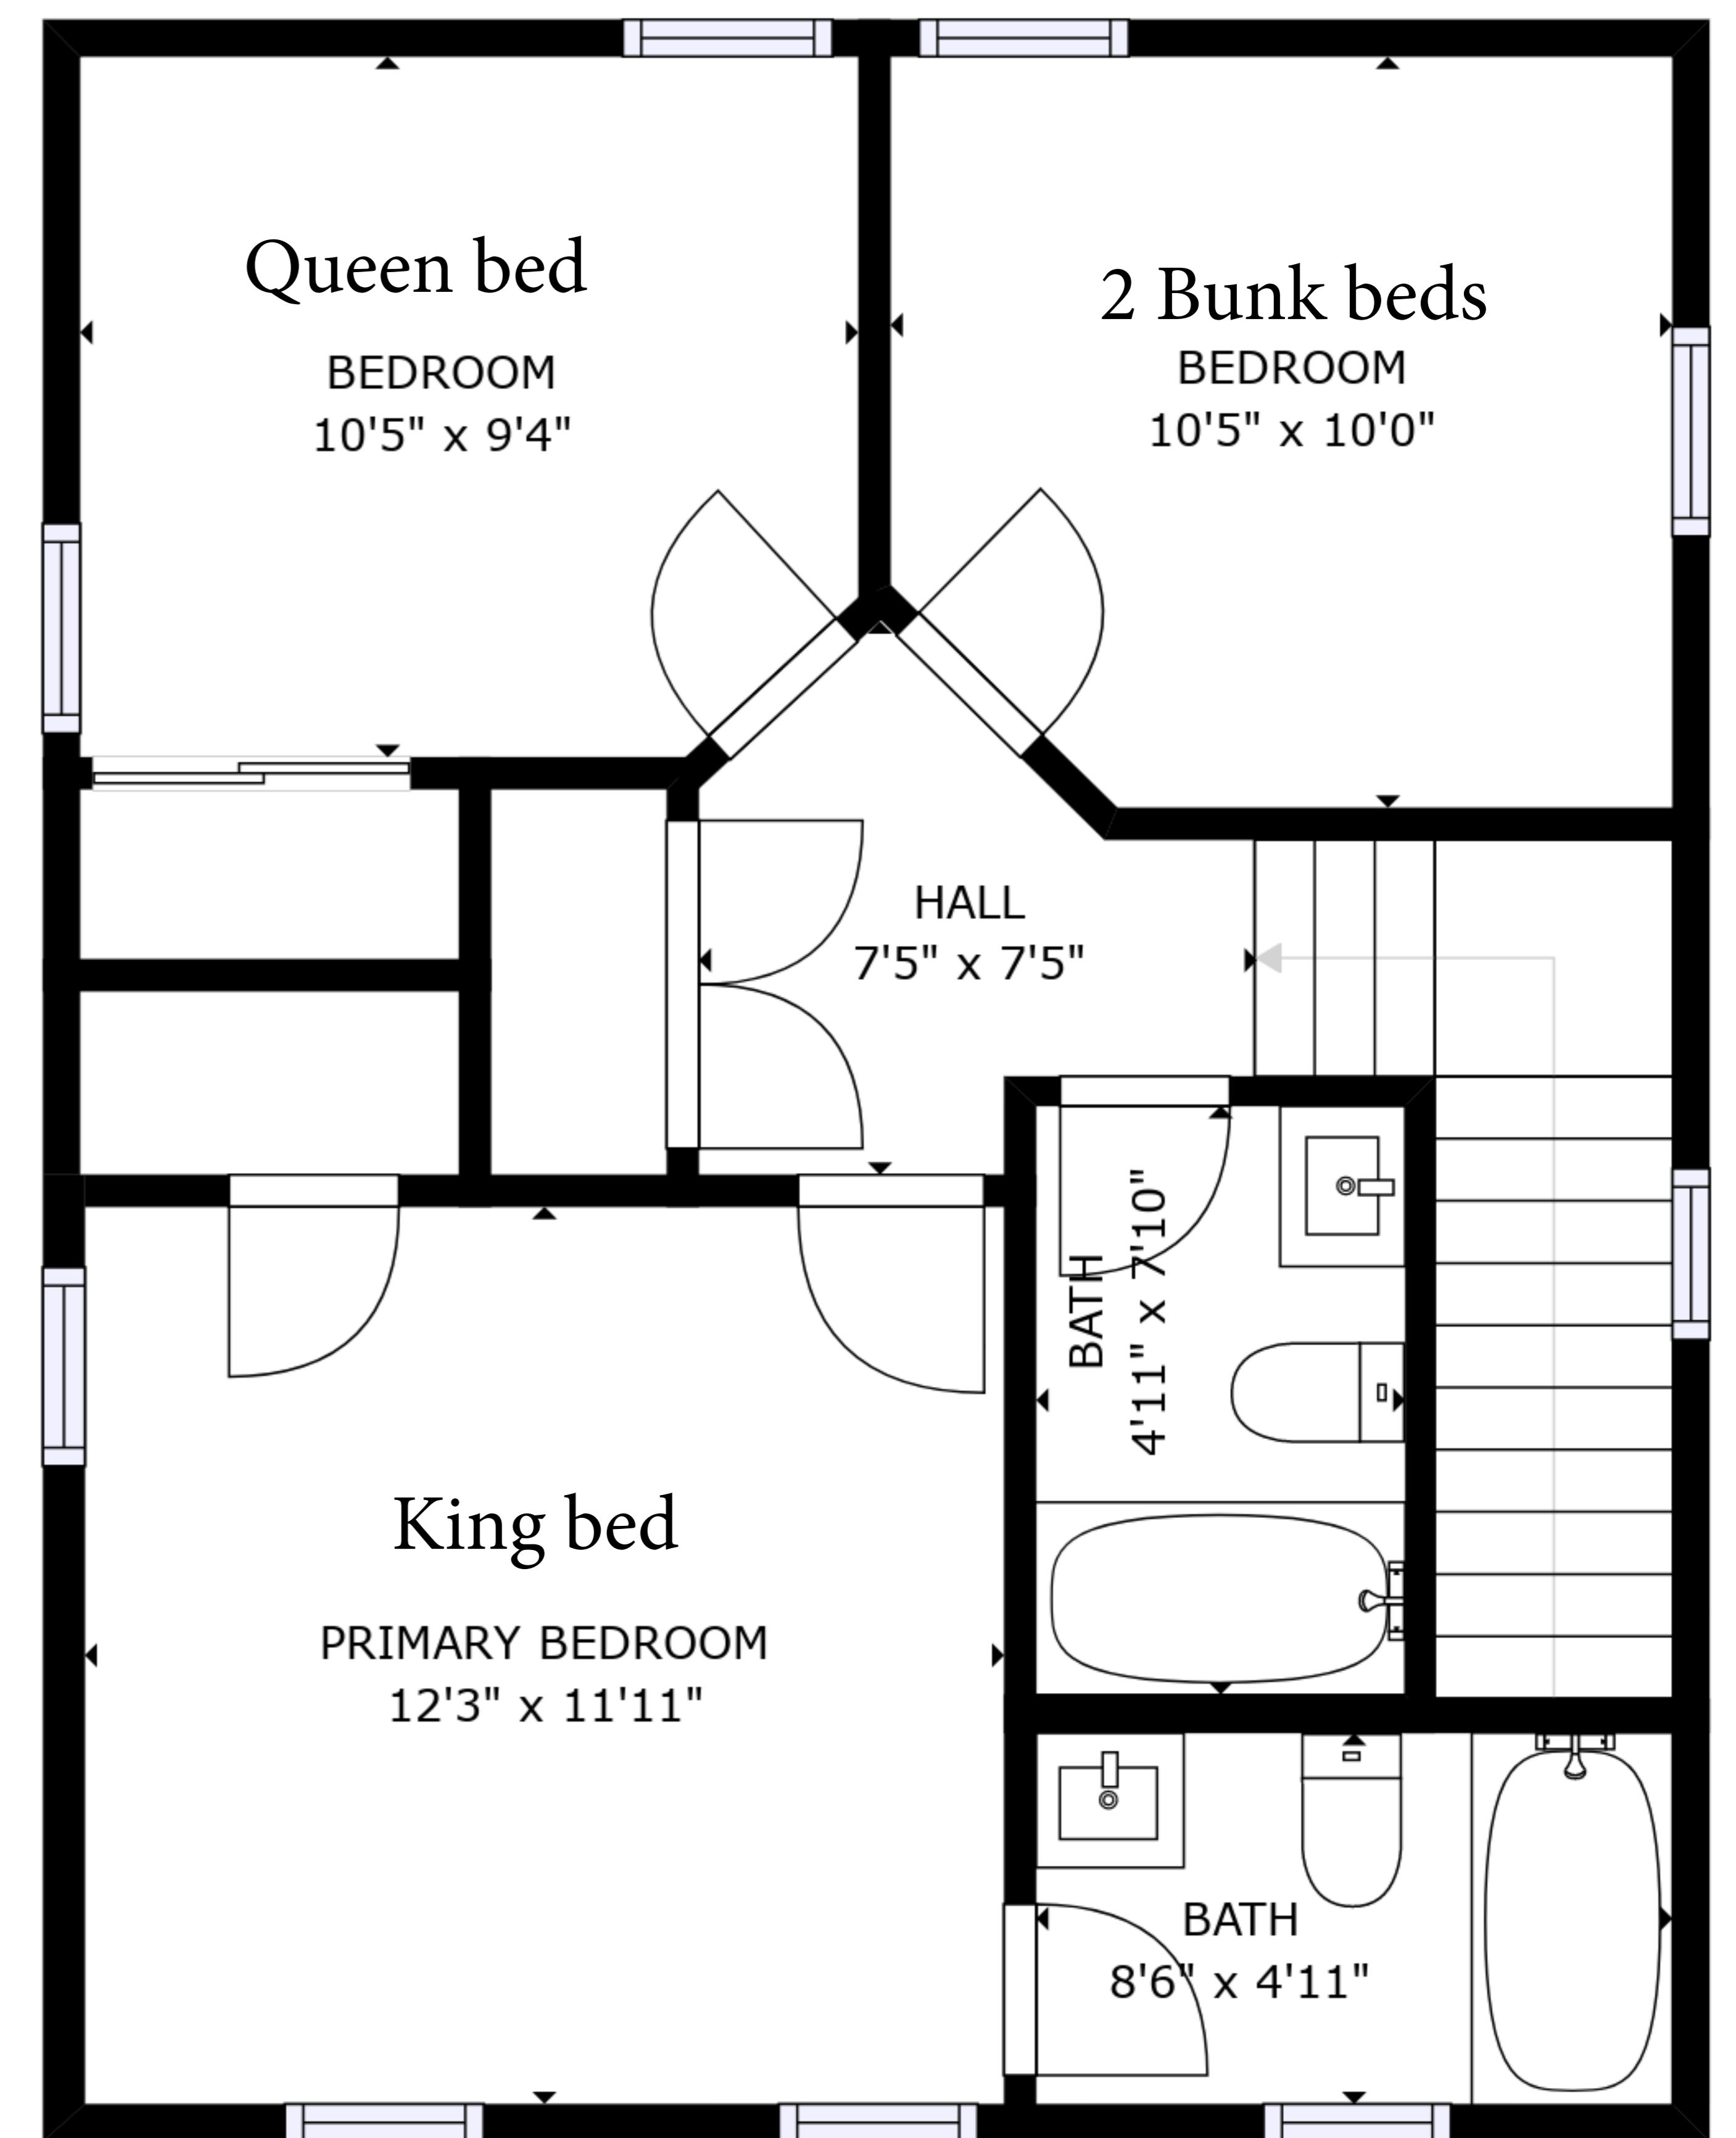

FLOOR 1

FLOOR 2

GROSS INTERNAL AREA  
 FLOOR 1: 731 sq. ft, FLOOR 2: 578 sq. ft  
 EXCLUDED AREAS: , PORCH: 129 sq. ft  
 TOTAL: 1309 sq. ft

SIZES AND DIMENSIONS ARE APPROXIMATE, ACTUAL MAY VARY.