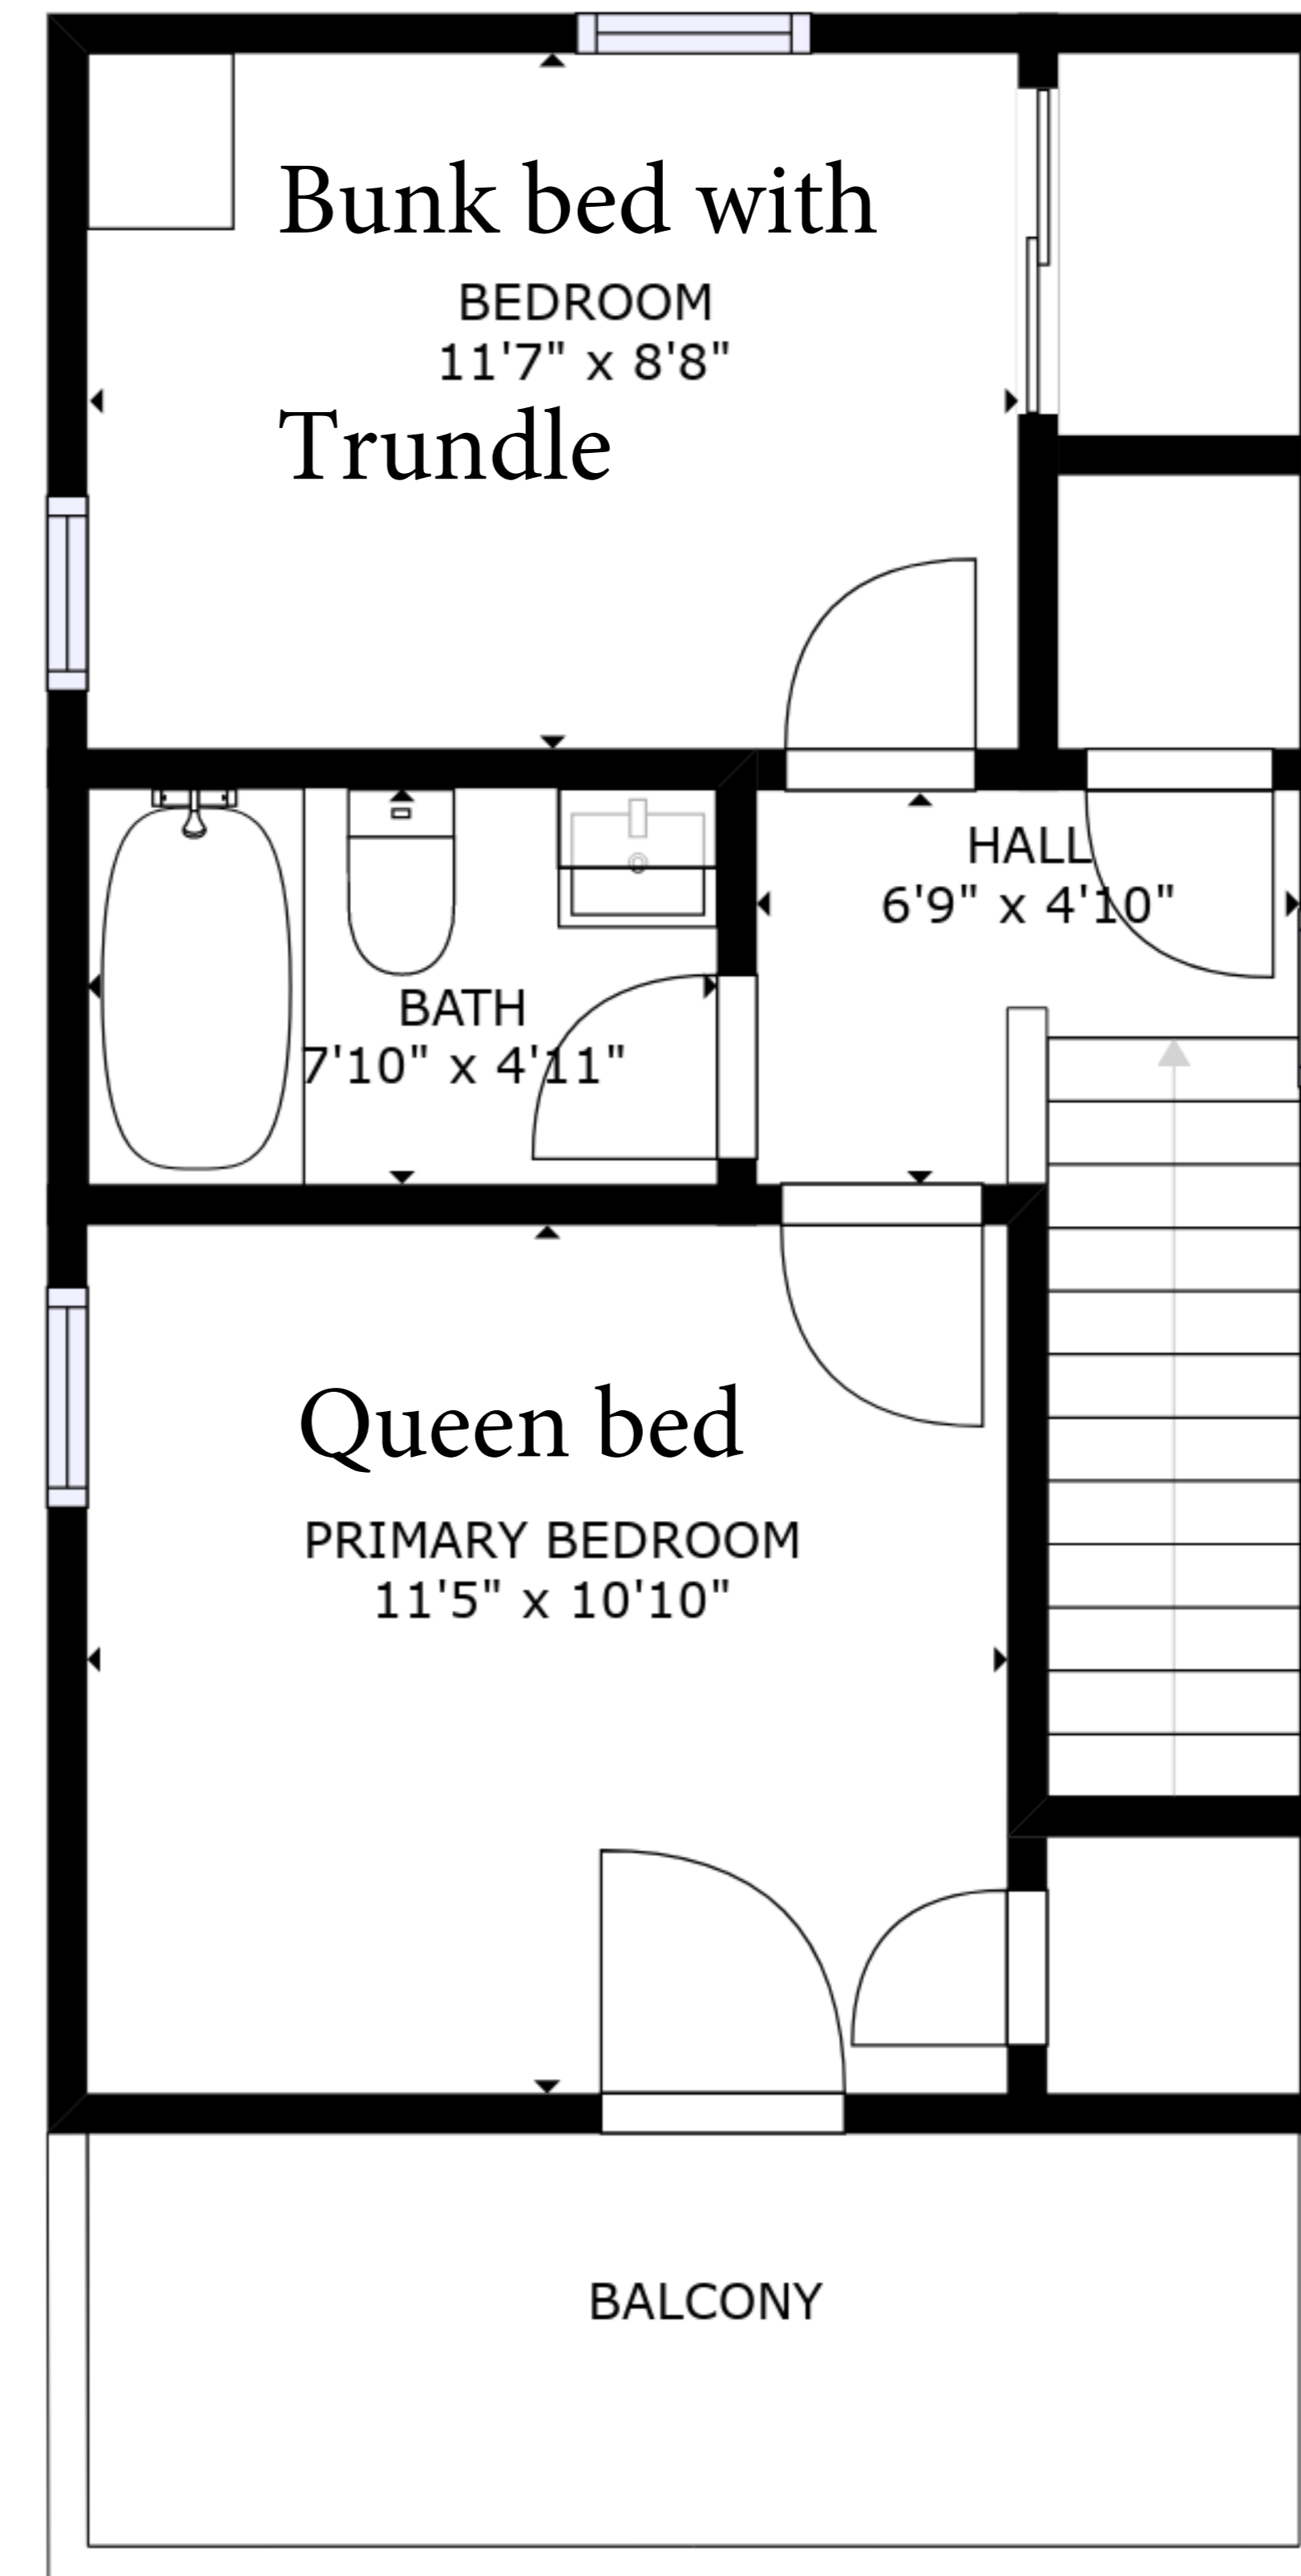

FLOOR 1

FLOOR 2

GROSS INTERNAL AREA
 FLOOR 1: 556 sq. ft, FLOOR 2: 383 sq. ft
 EXCLUDED AREAS: , PORCH: 92 sq. ft
 BALCONY: 78 sq. ft
 TOTAL: 939 sq. ft

SIZES AND DIMENSIONS ARE APPROXIMATE, ACTUAL MAY VARY.