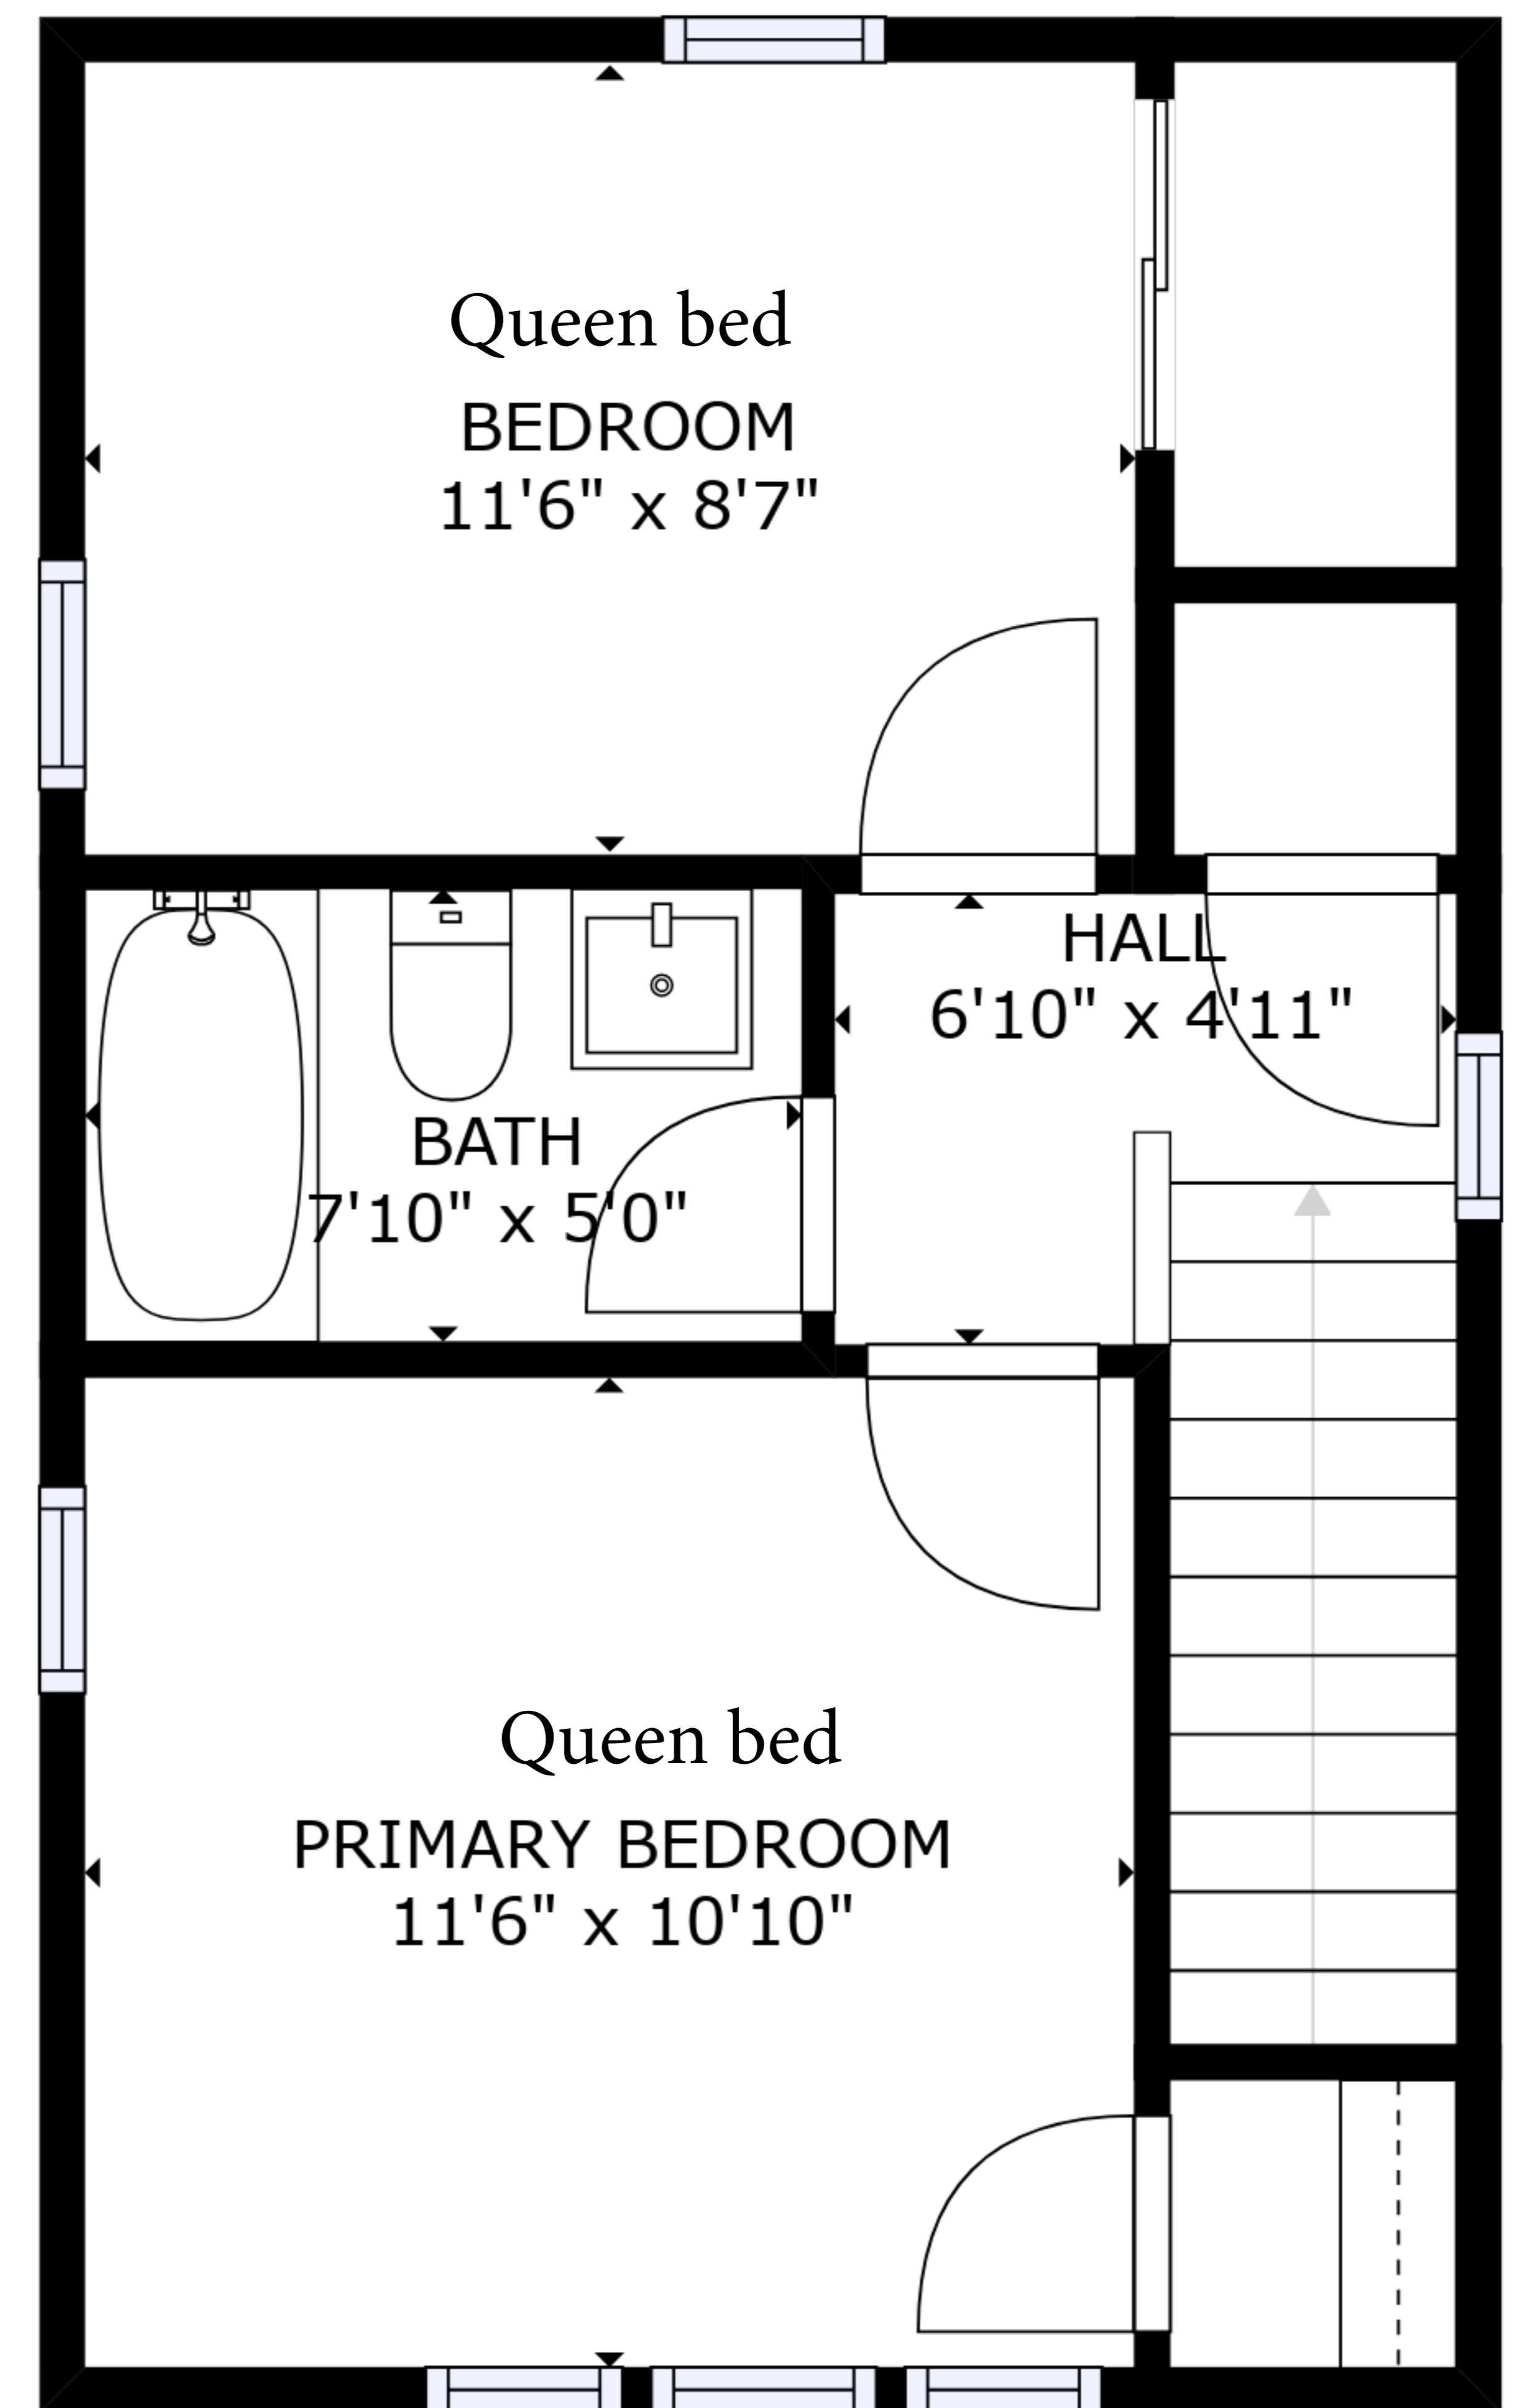

FLOOR 1

FLOOR 2

GROSS INTERNAL AREA
 FLOOR 1: 556 sq. ft, FLOOR 2: 379 sq. ft
 TOTAL: 935 sq. ft

SIZES AND DIMENSIONS ARE APPROXIMATE, ACTUAL MAY VARY.