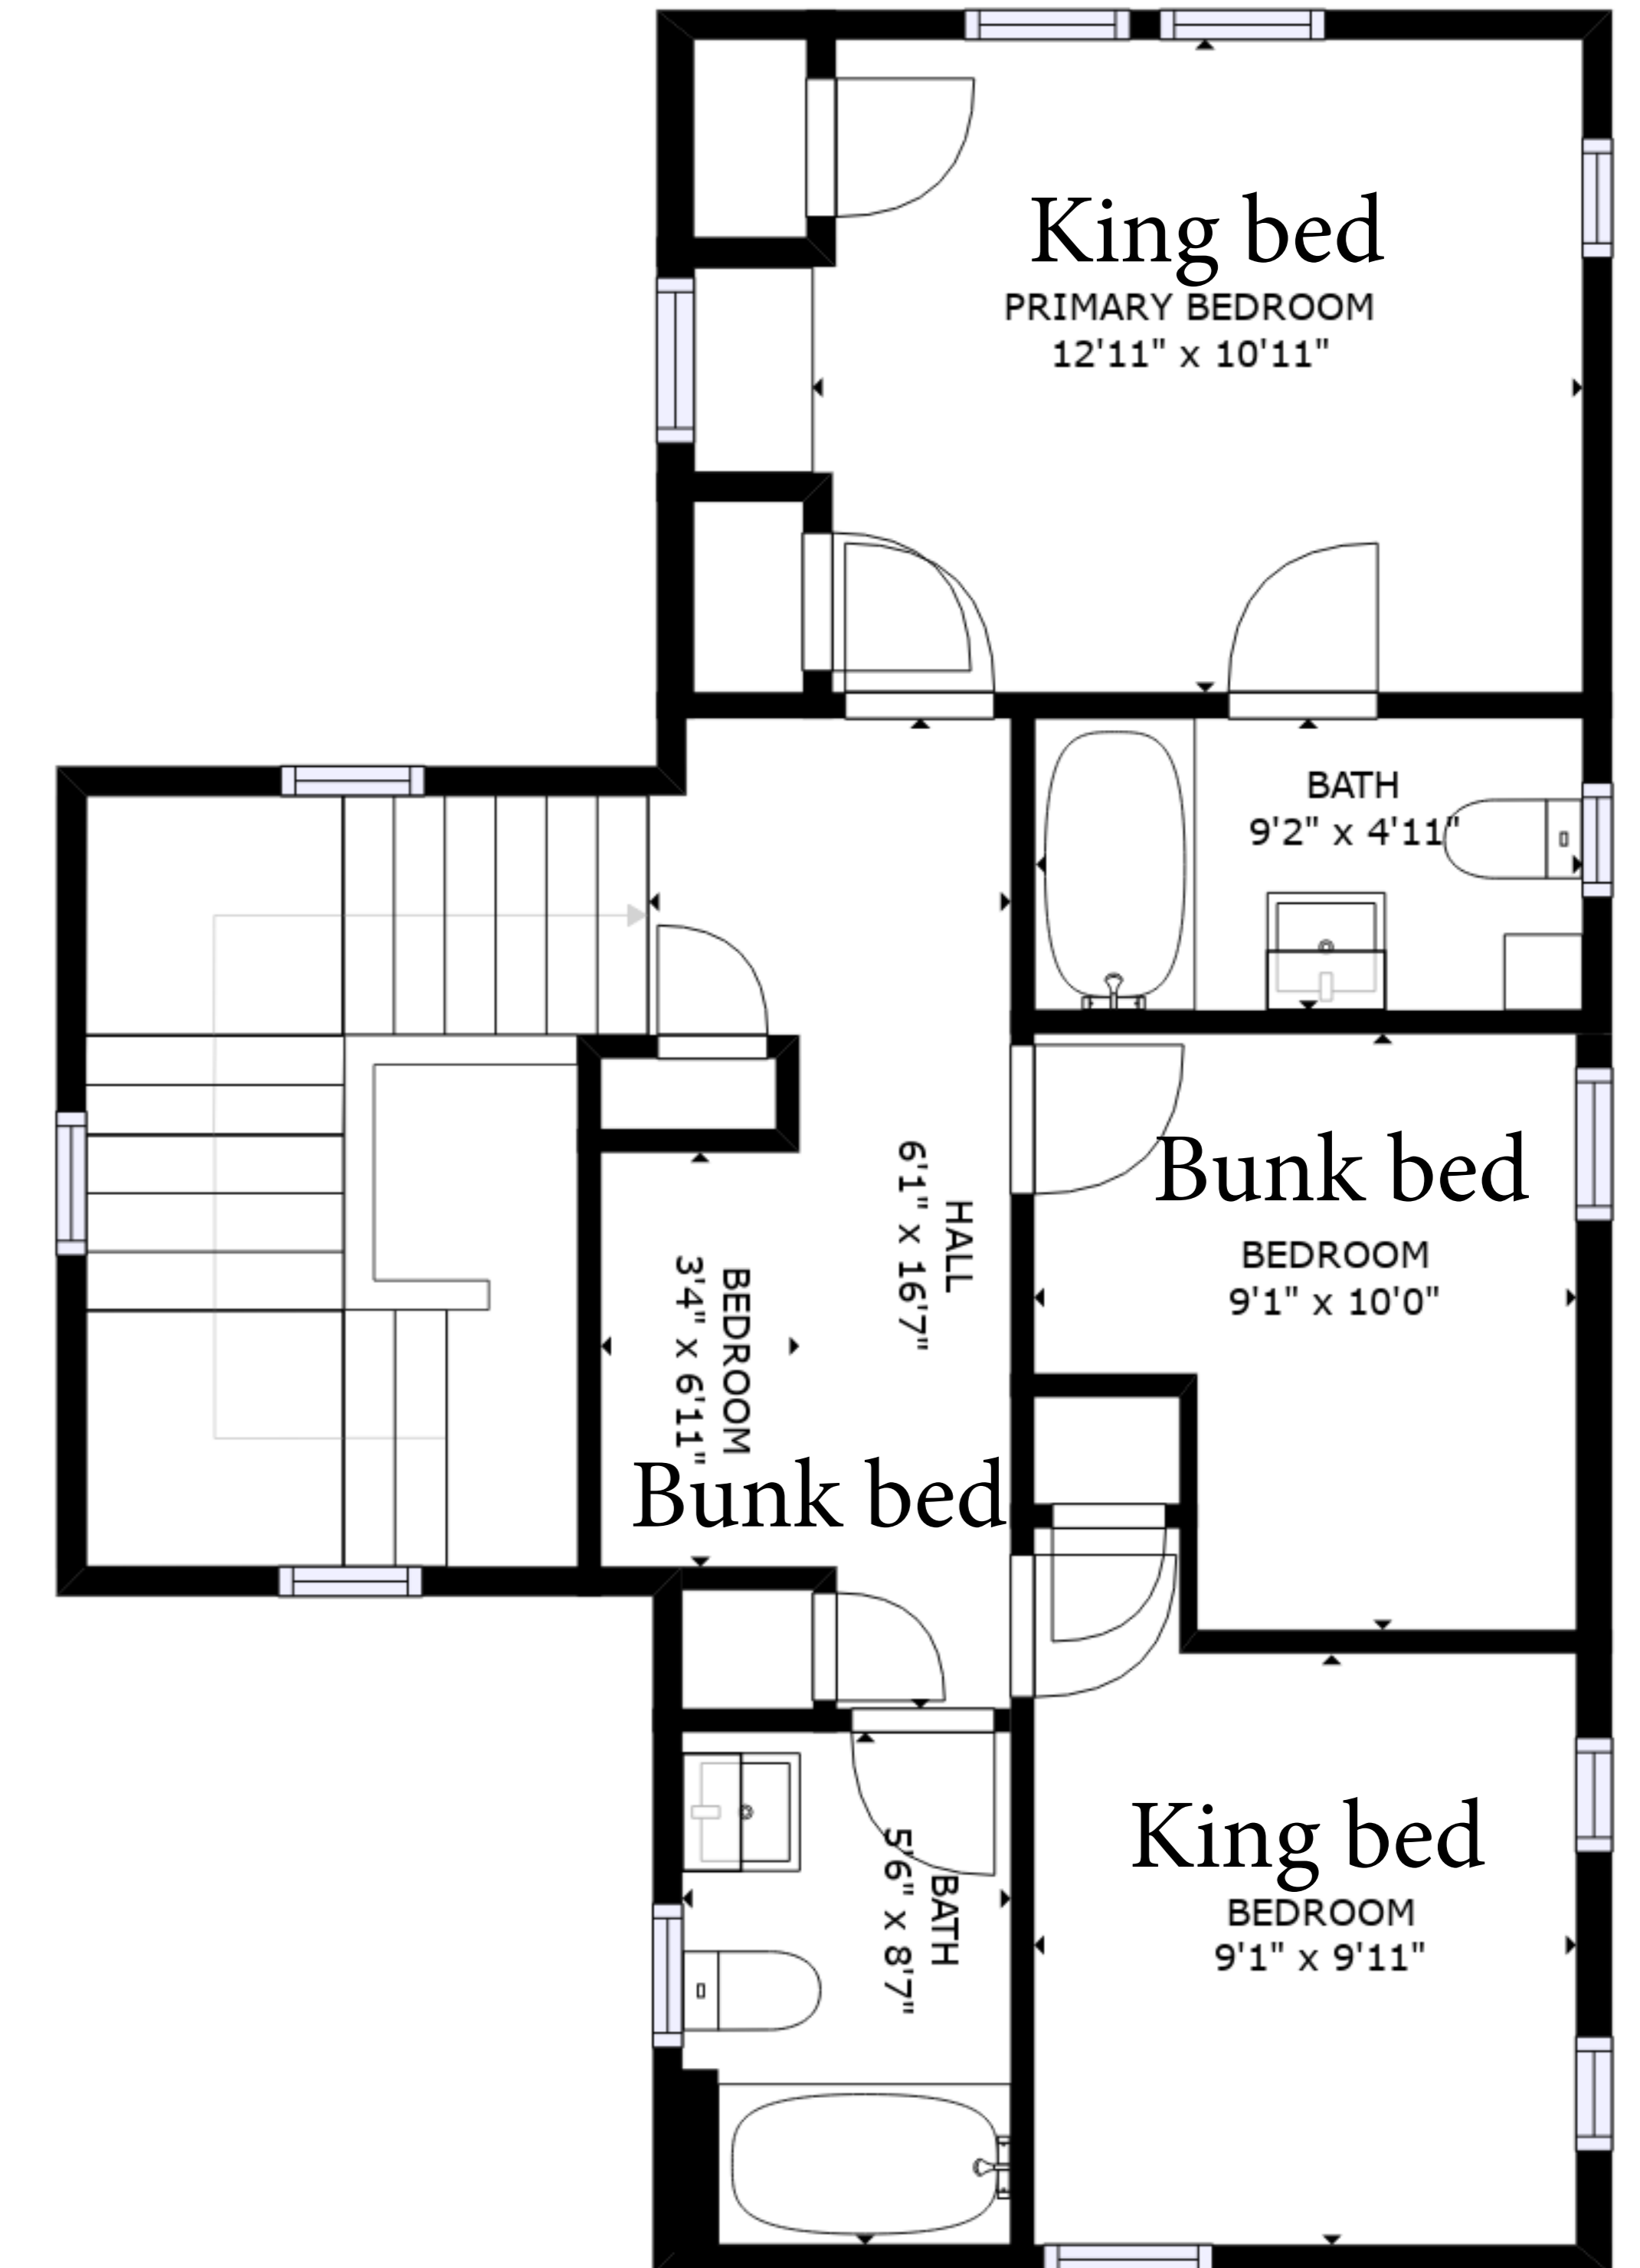

FLOOR 1

FLOOR 2

FLOOR 3

GROSS INTERNAL AREA
 FLOOR 1: 615 sq. ft, FLOOR 2: 673 sq. ft
 FLOOR 3: 659 sq. ft, EXCLUDED AREAS:
 PATIO: 239 sq. ft, BALCONY: 63 sq. ft
 PORCH: 253 sq. ft
 TOTAL: 1948 sq. ft

SIZES AND DIMENSIONS ARE APPROXIMATE, ACTUAL MAY VARY.