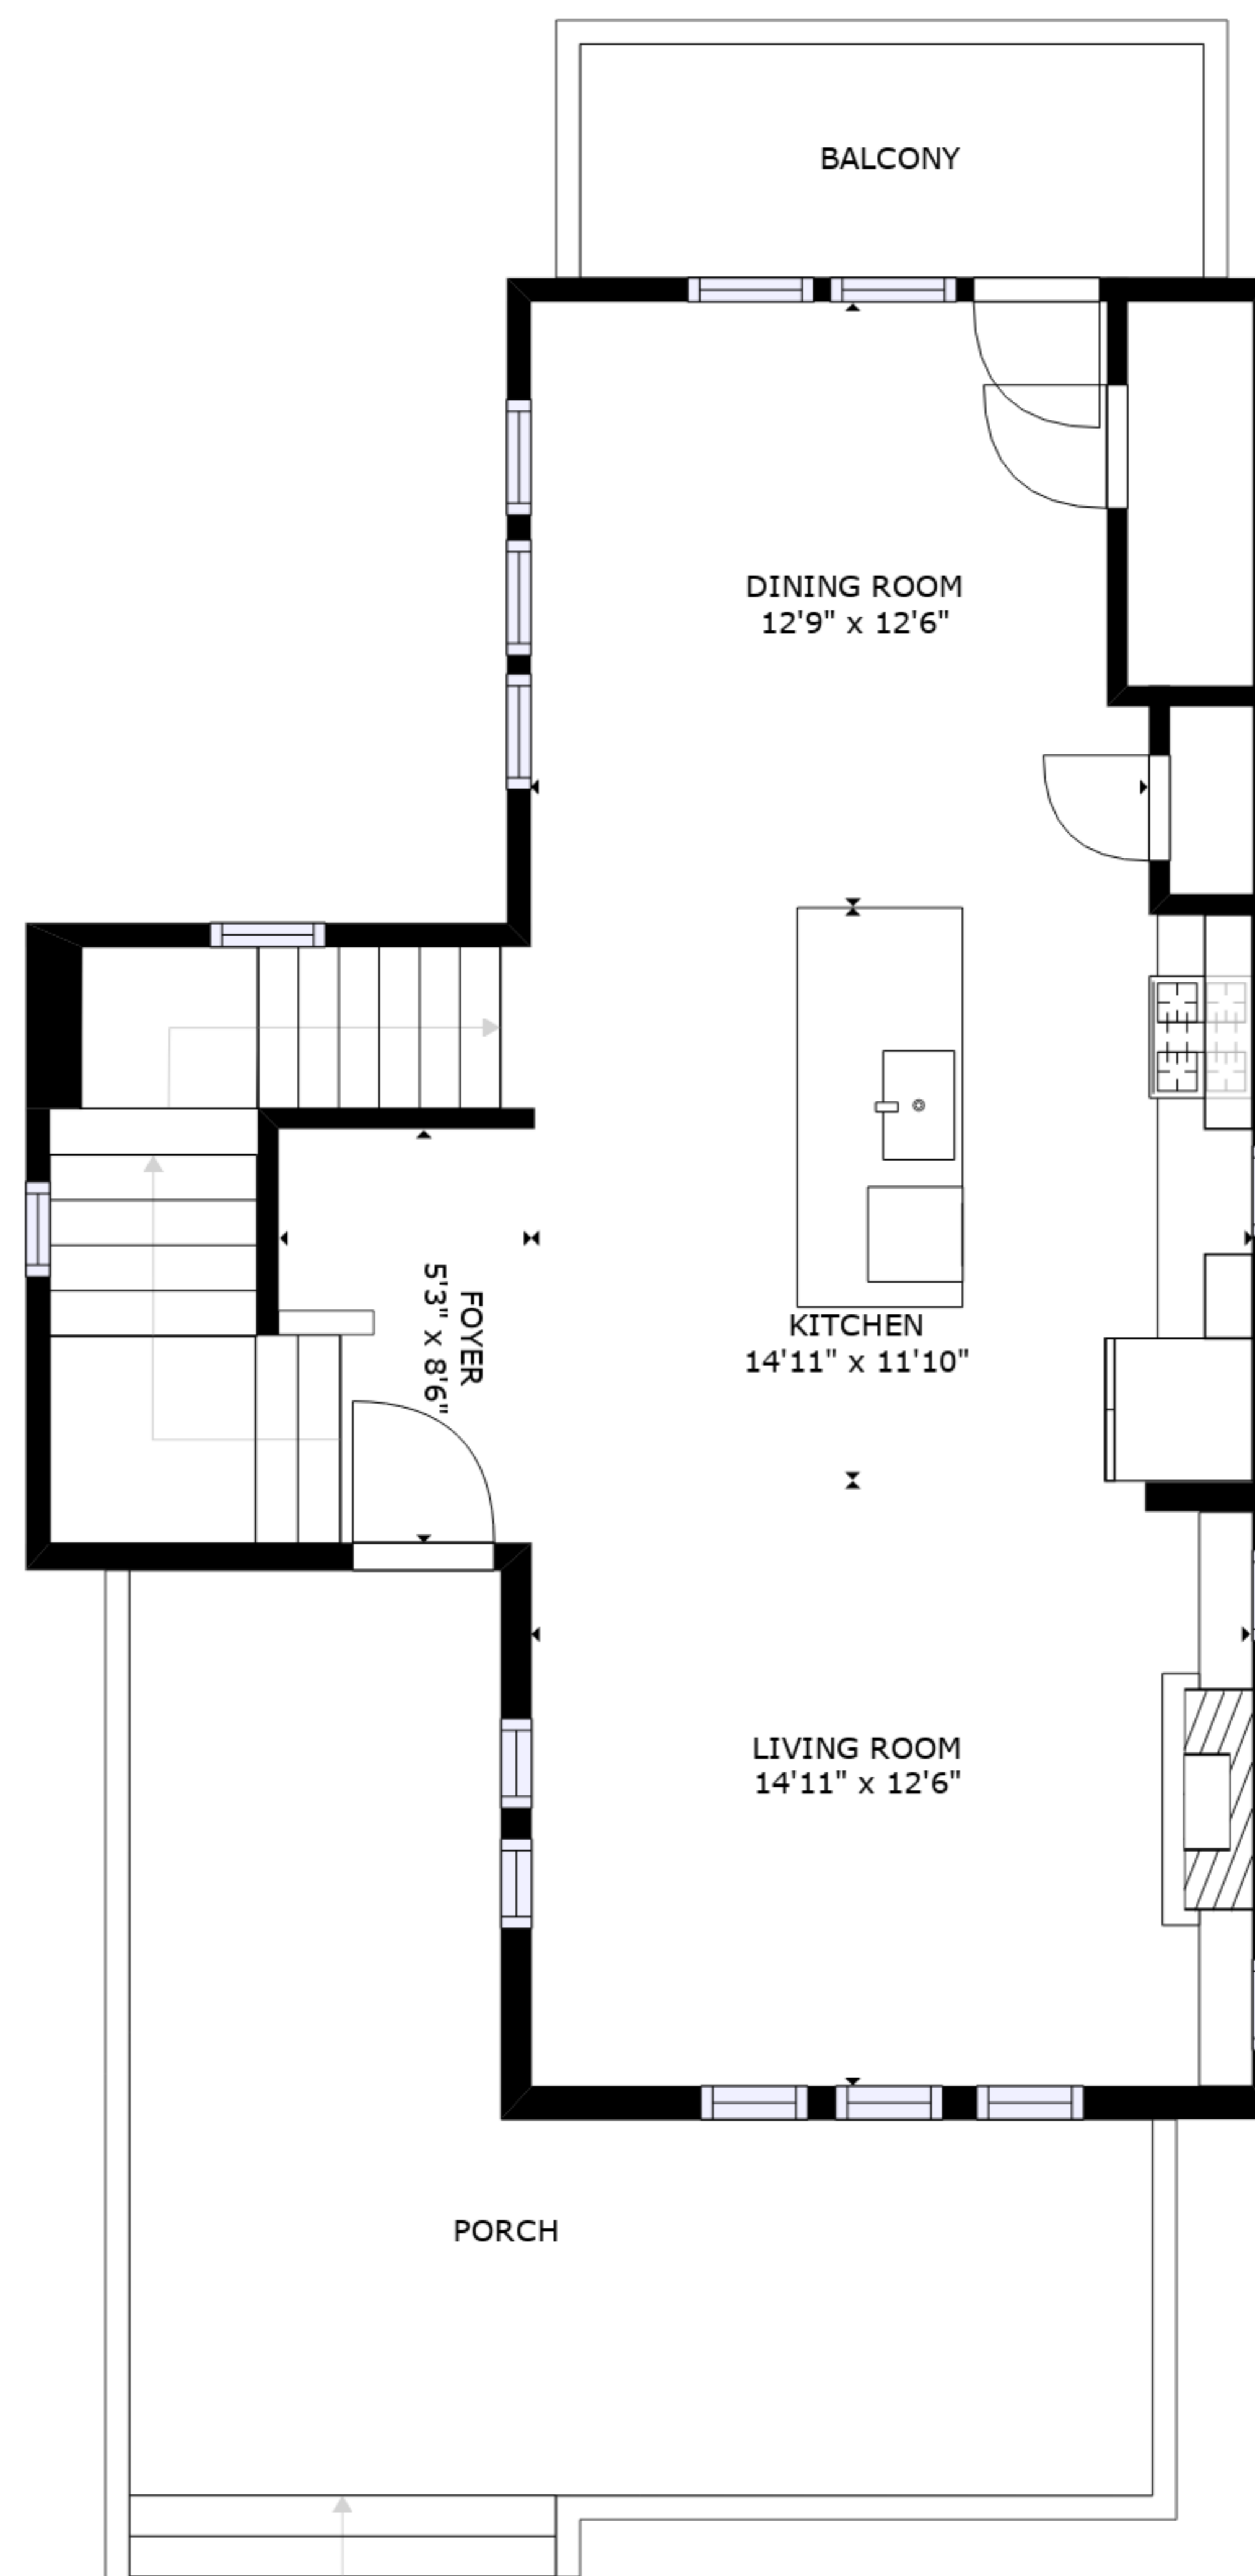

FLOOR 1

FLOOR 2

FLOOR 3

GROSS INTERNAL AREA
 FLOOR 1: 615 sq. ft, FLOOR 2: 673 sq. ft
 FLOOR 3: 659 sq. ft, EXCLUDED AREAS:
 PATIO: 239 sq. ft, BALCONY: 63 sq. ft
 PORCH: 253 sq. ft
 TOTAL: 1948 sq. ft

SIZES AND DIMENSIONS ARE APPROXIMATE, ACTUAL MAY VARY.