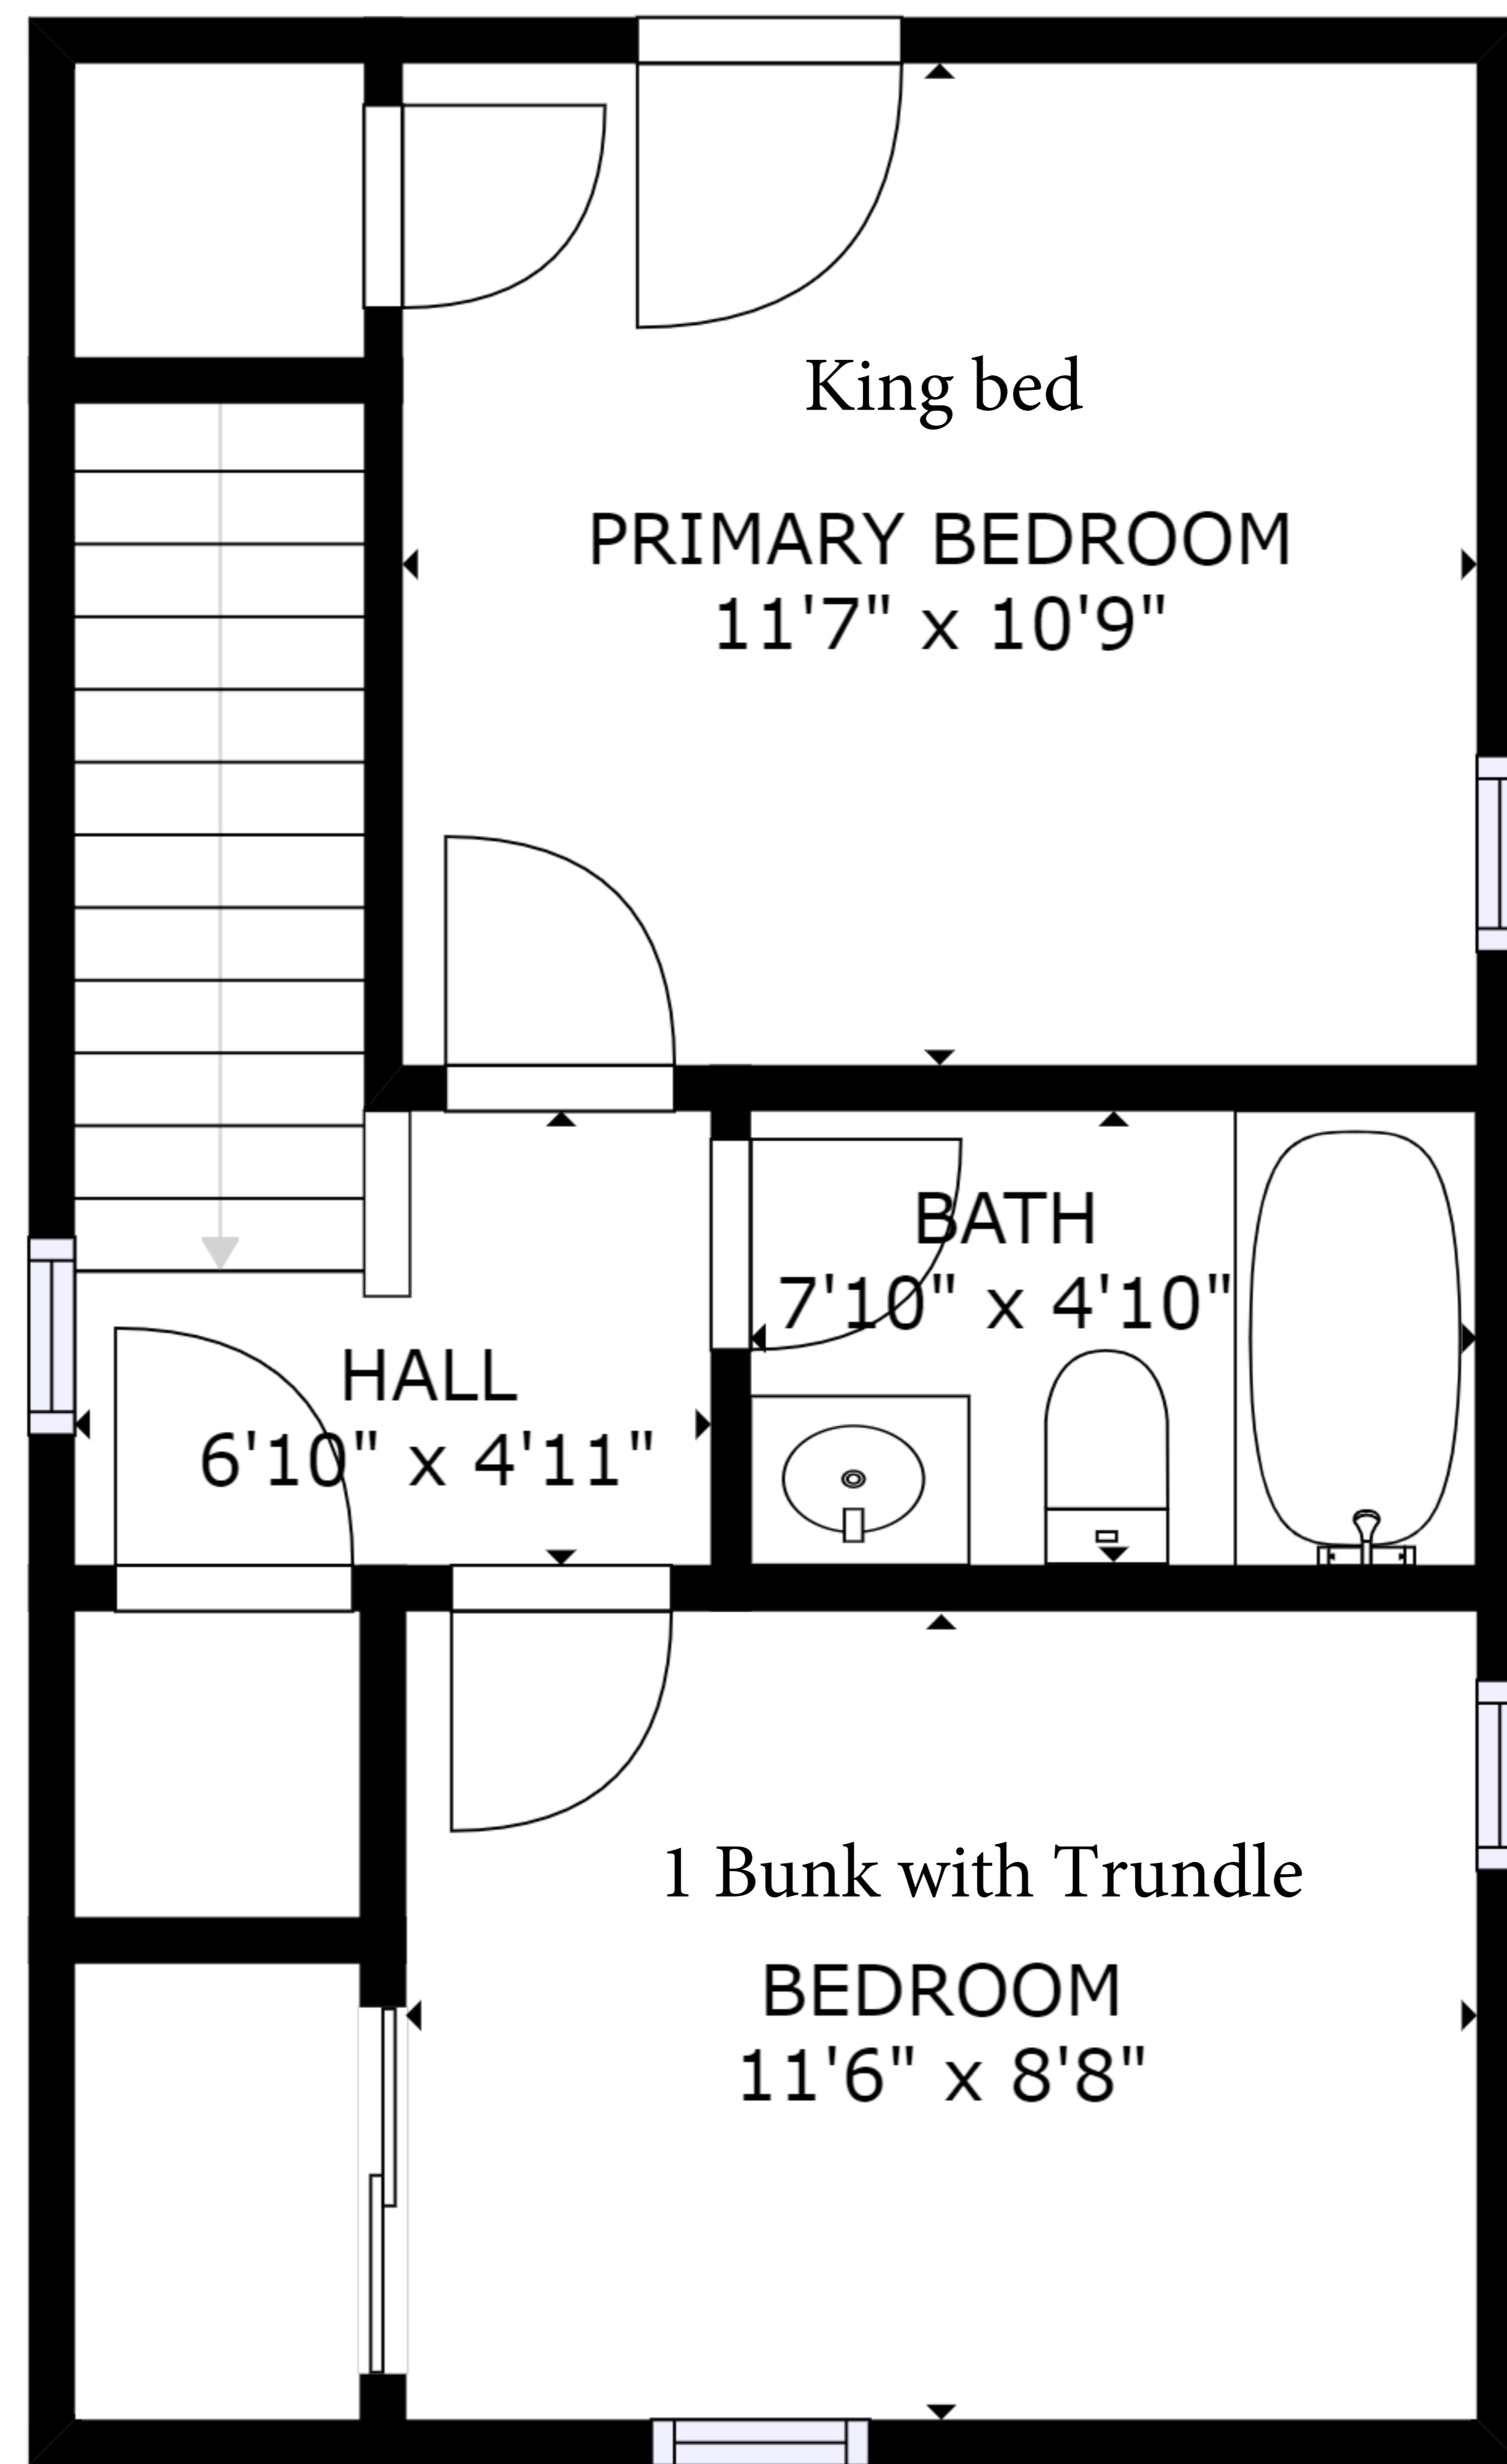

FLOOR 1

FLOOR 2

GROSS INTERNAL AREA  
 FLOOR 1: 386 sq. ft, FLOOR 2: 383 sq. ft  
 TOTAL: 769 sq. ft  
 SIZES AND DIMENSIONS ARE APPROXIMATE, ACTUAL MAY VARY.