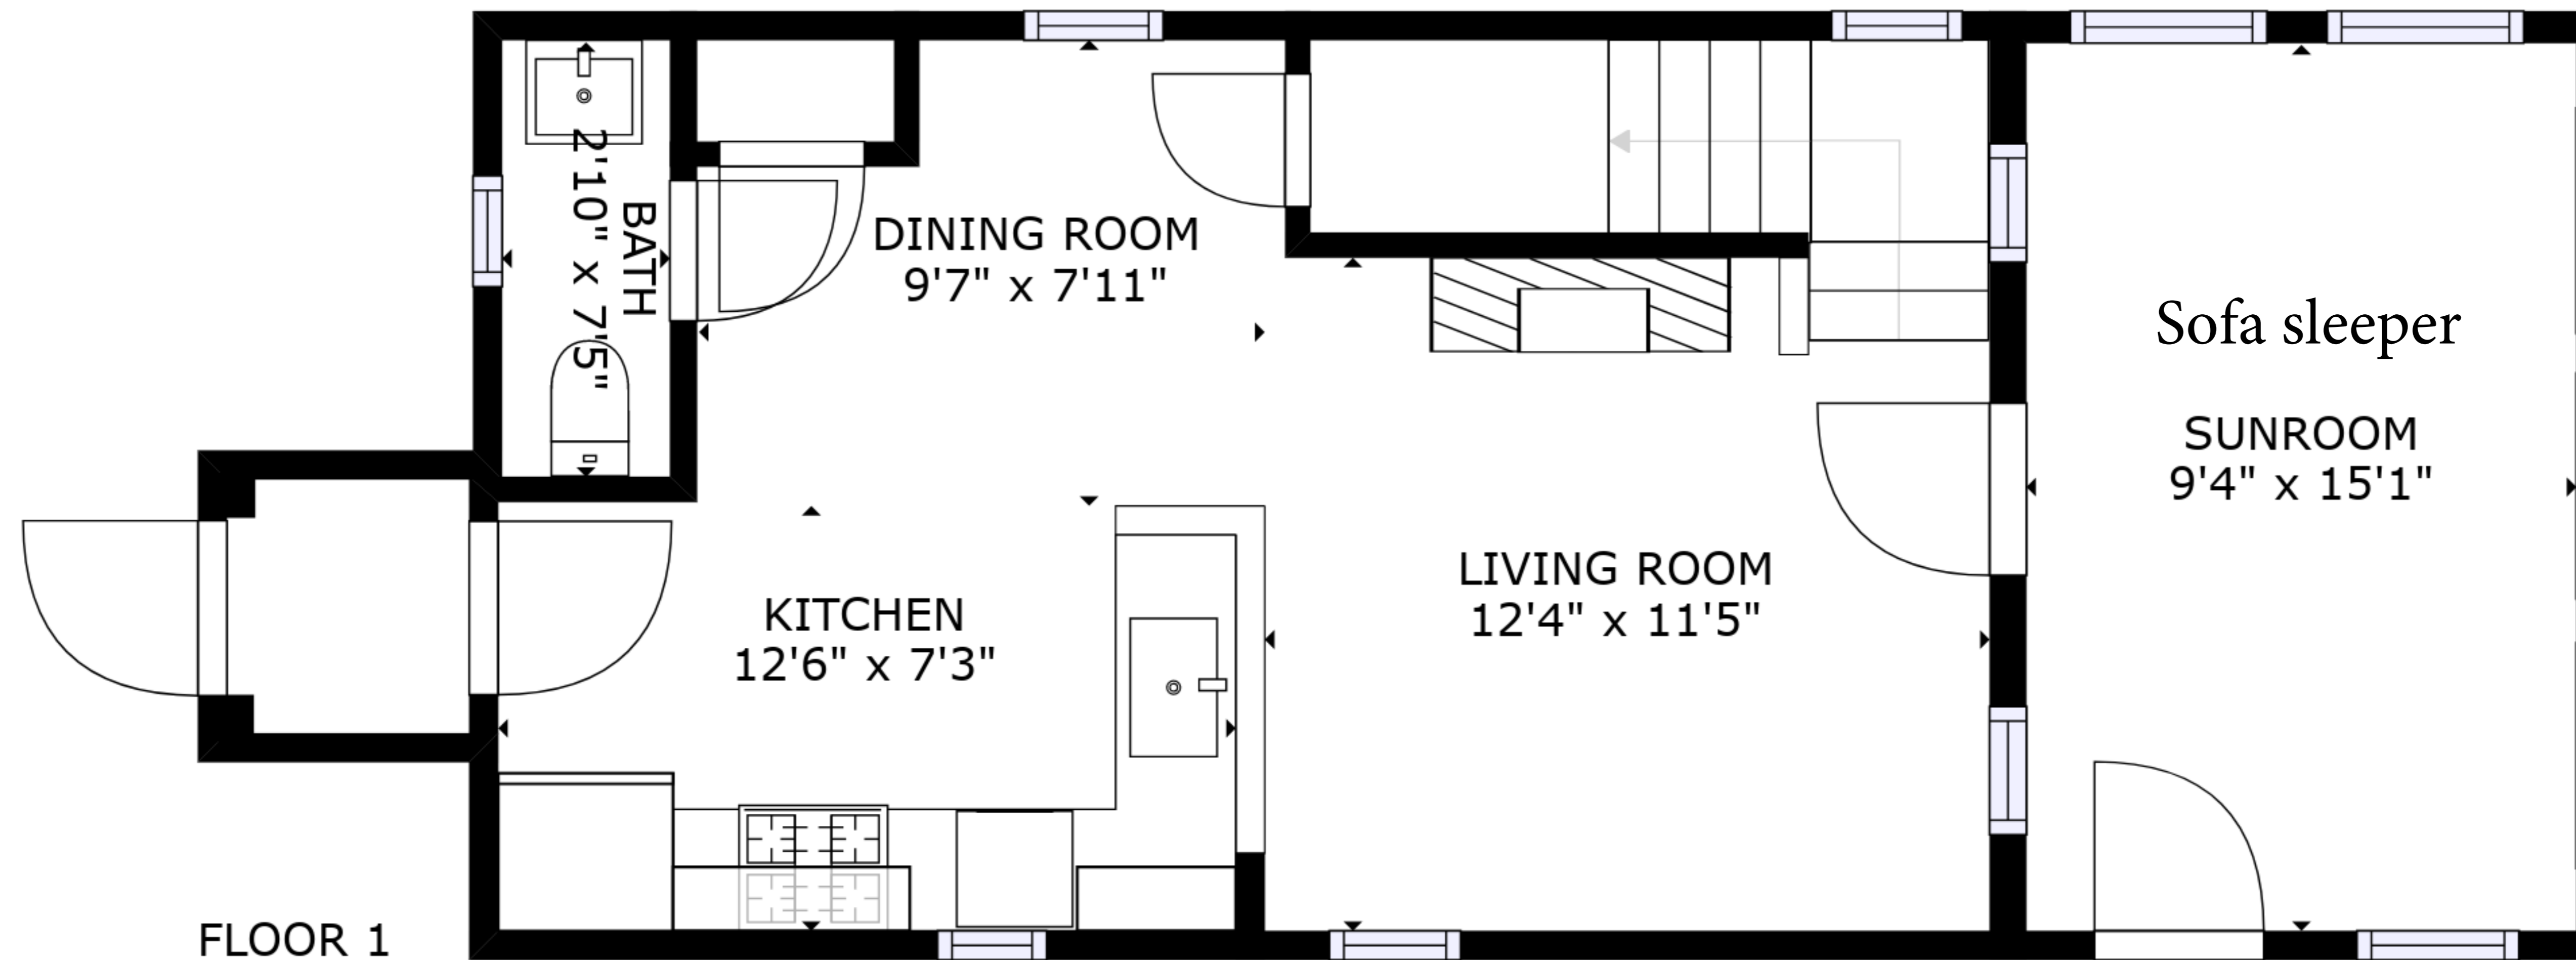

FLOOR 2

FLOOR 1

GROSS INTERNAL AREA
 FLOOR 1: 554 sq. ft, FLOOR 2: 383 sq. ft
 TOTAL: 936 sq. ft

SIZES AND DIMENSIONS ARE APPROXIMATE, ACTUAL MAY VARY.