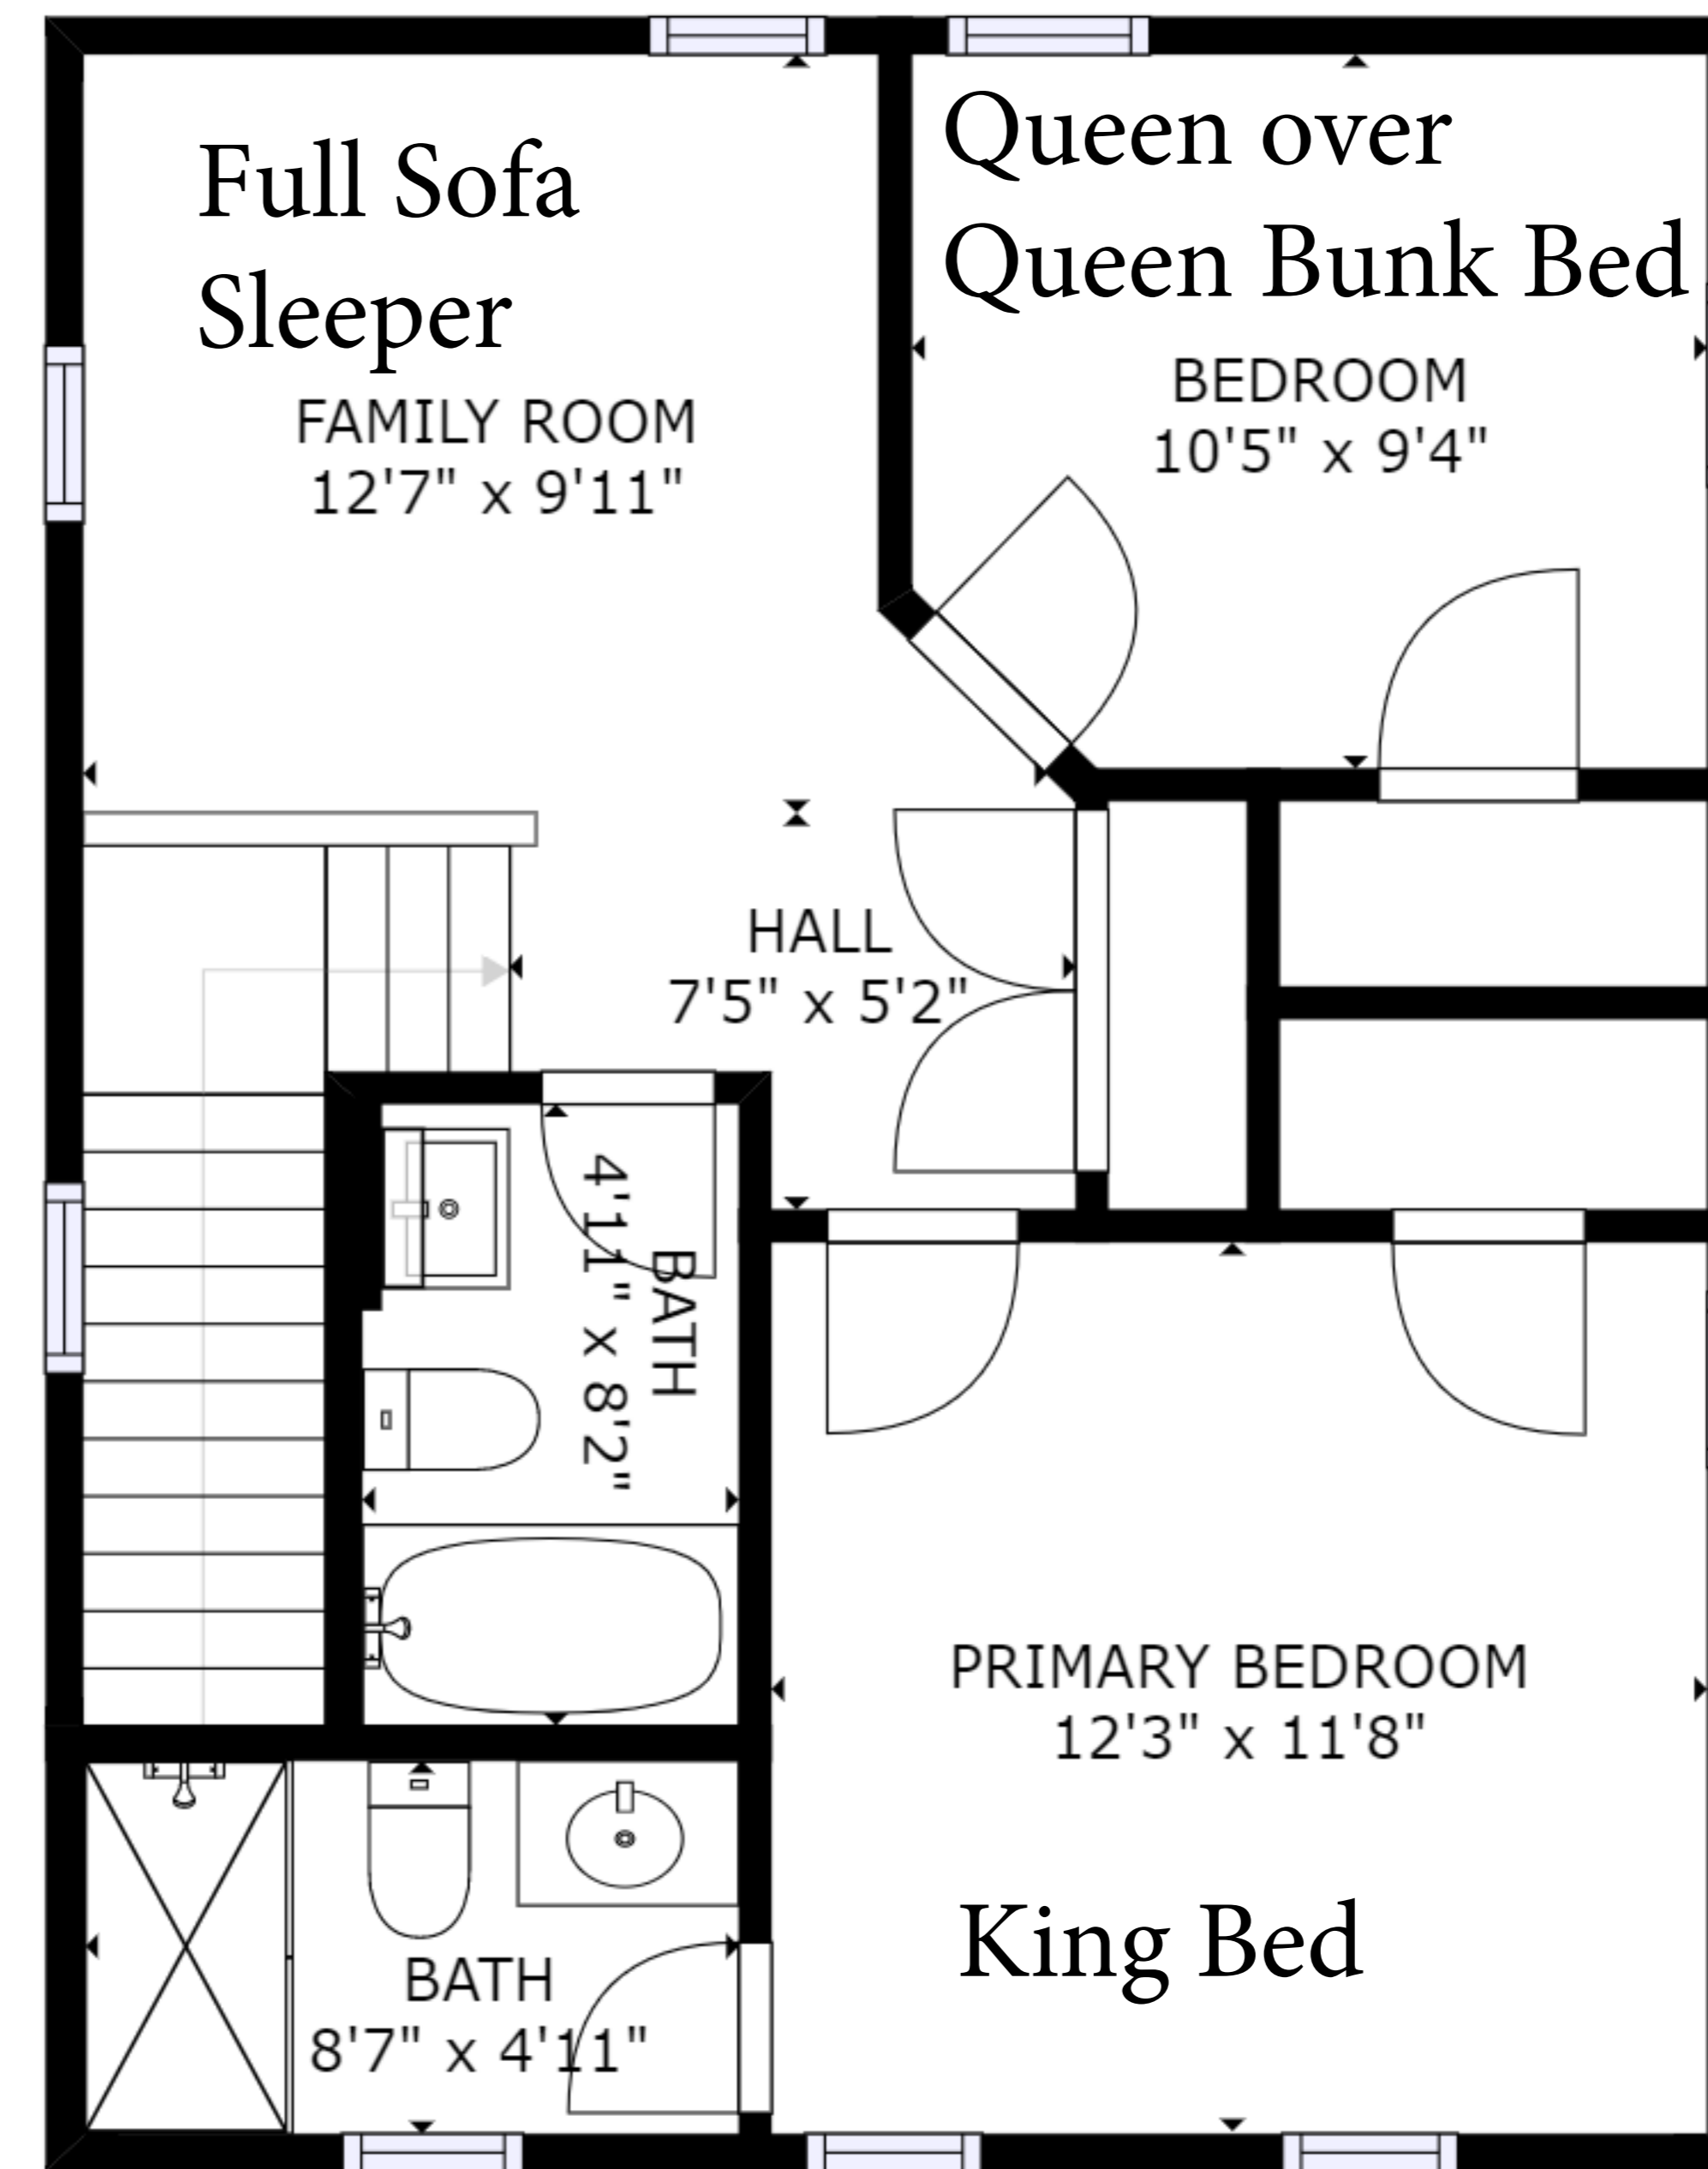

FLOOR 1

FLOOR 2

GROSS INTERNAL AREA
 FLOOR 1: 831 sq. ft, FLOOR 2: 578 sq. ft
 TOTAL: 1409 sq. ft
 SIZES AND DIMENSIONS ARE APPROXIMATE, ACTUAL MAY VARY.